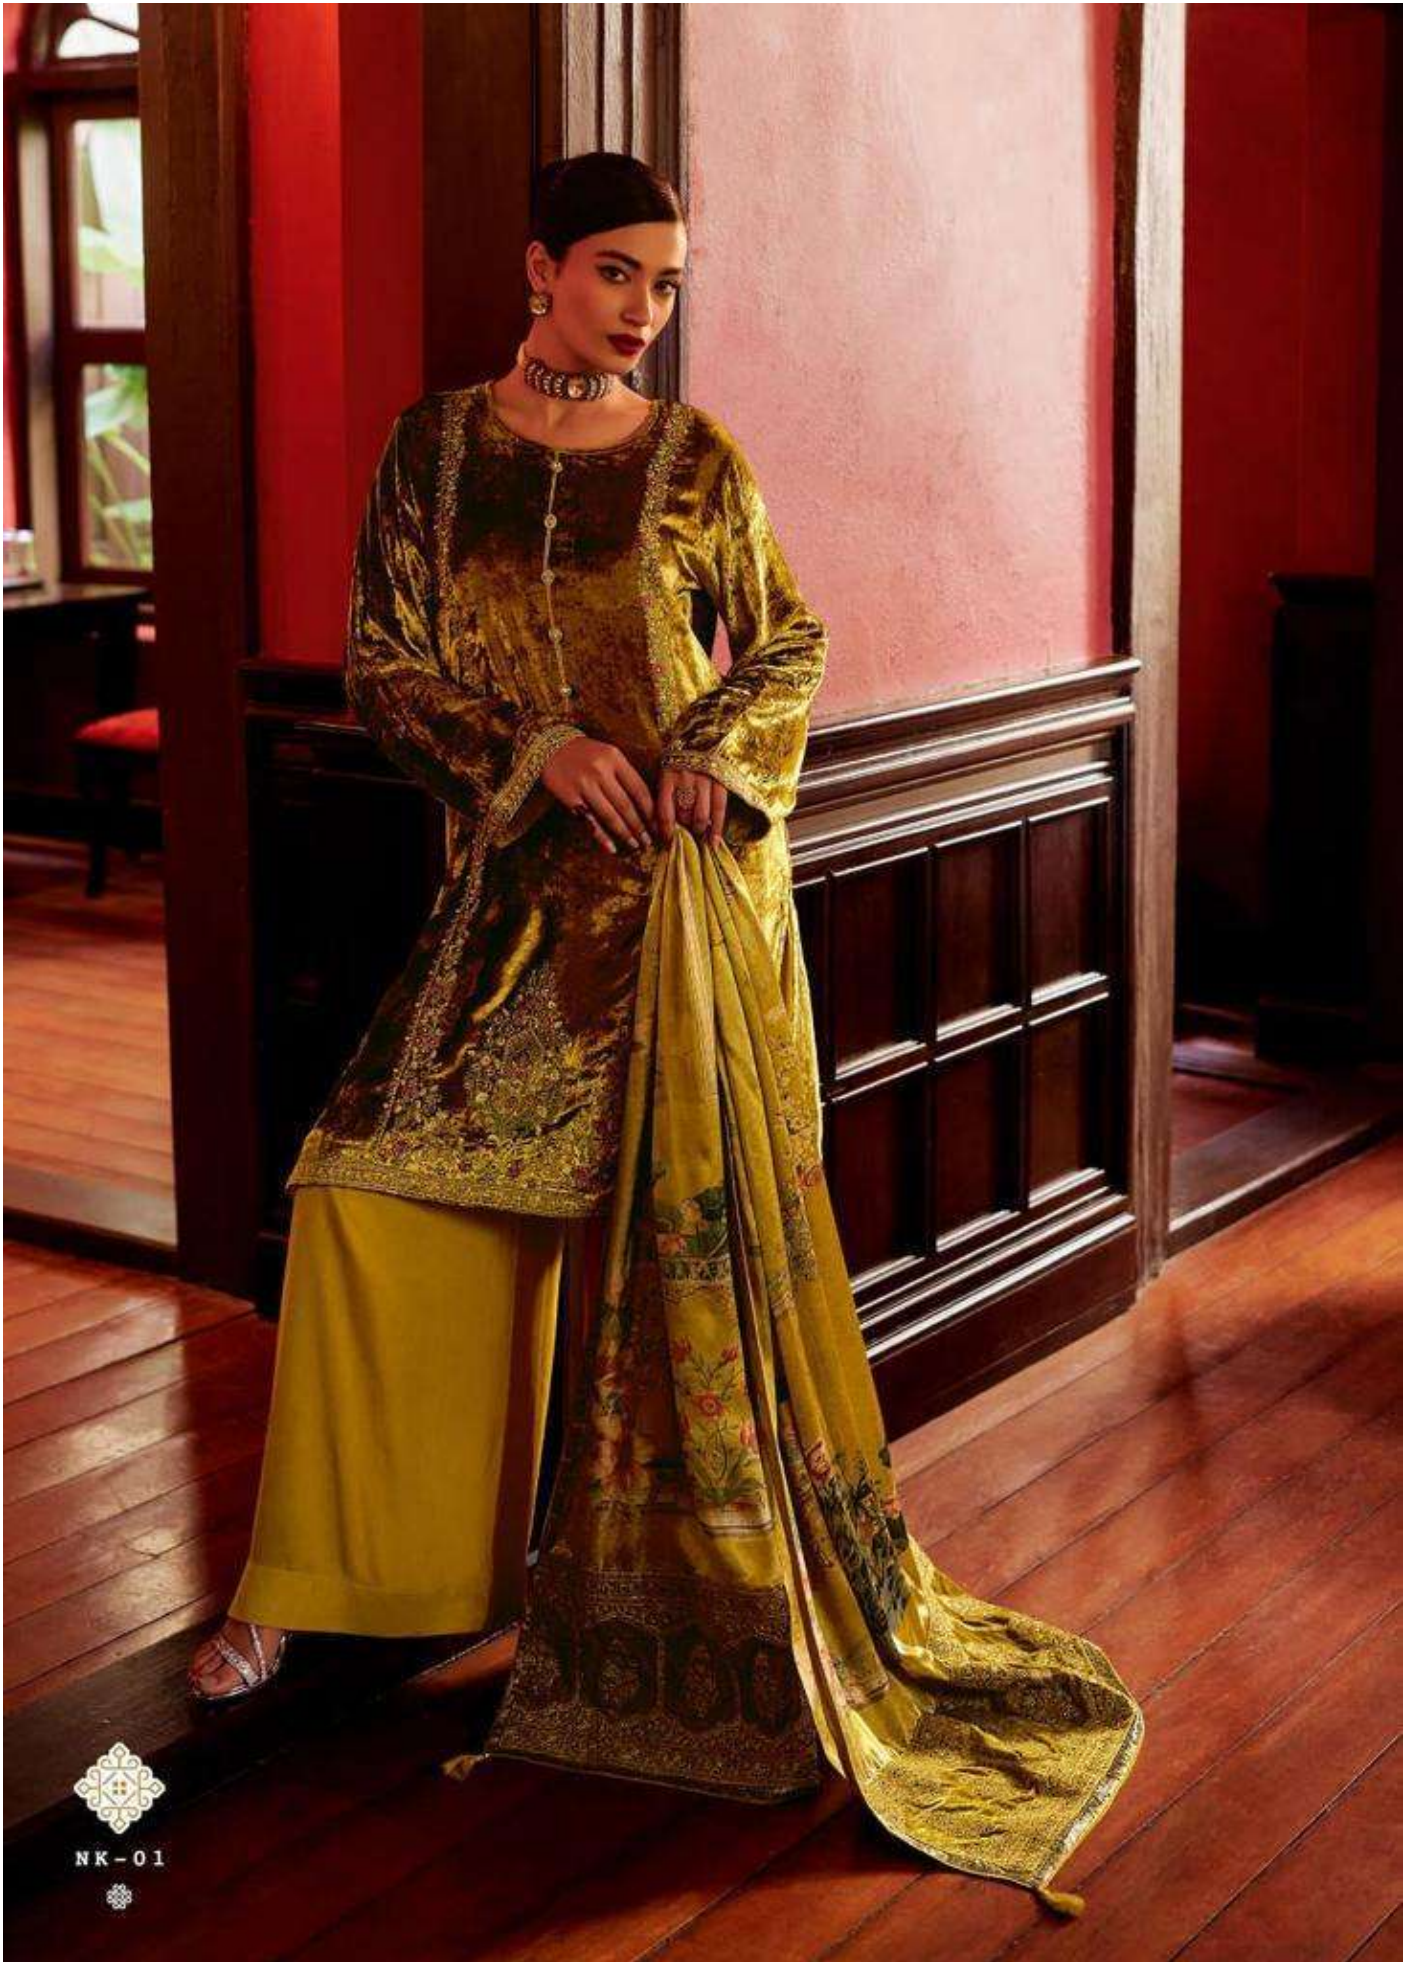

VARSHA  
NAKASHI

NK-01

NK-02

NK-03

NK-04

NK-05

NK-06

NAKASHI

VARSHA

DESIGN	PRICE	DESCRIPTION
NK - 01	3280/-	TOP
NK - 02	3280/-	PLUSH VELVET WITH EMBROIDERY AND BORDERS
NK - 03	3280/-	DUPATTA
NK - 04	3280/-	SATIN SILK DIGITALLY PRINT WITH PLUSH VELVET EMBROIDERED PATCHES
NK - 05	3280/-	BOTTOM
NK - 06	3280/-	PASHMINA SILK SOLID