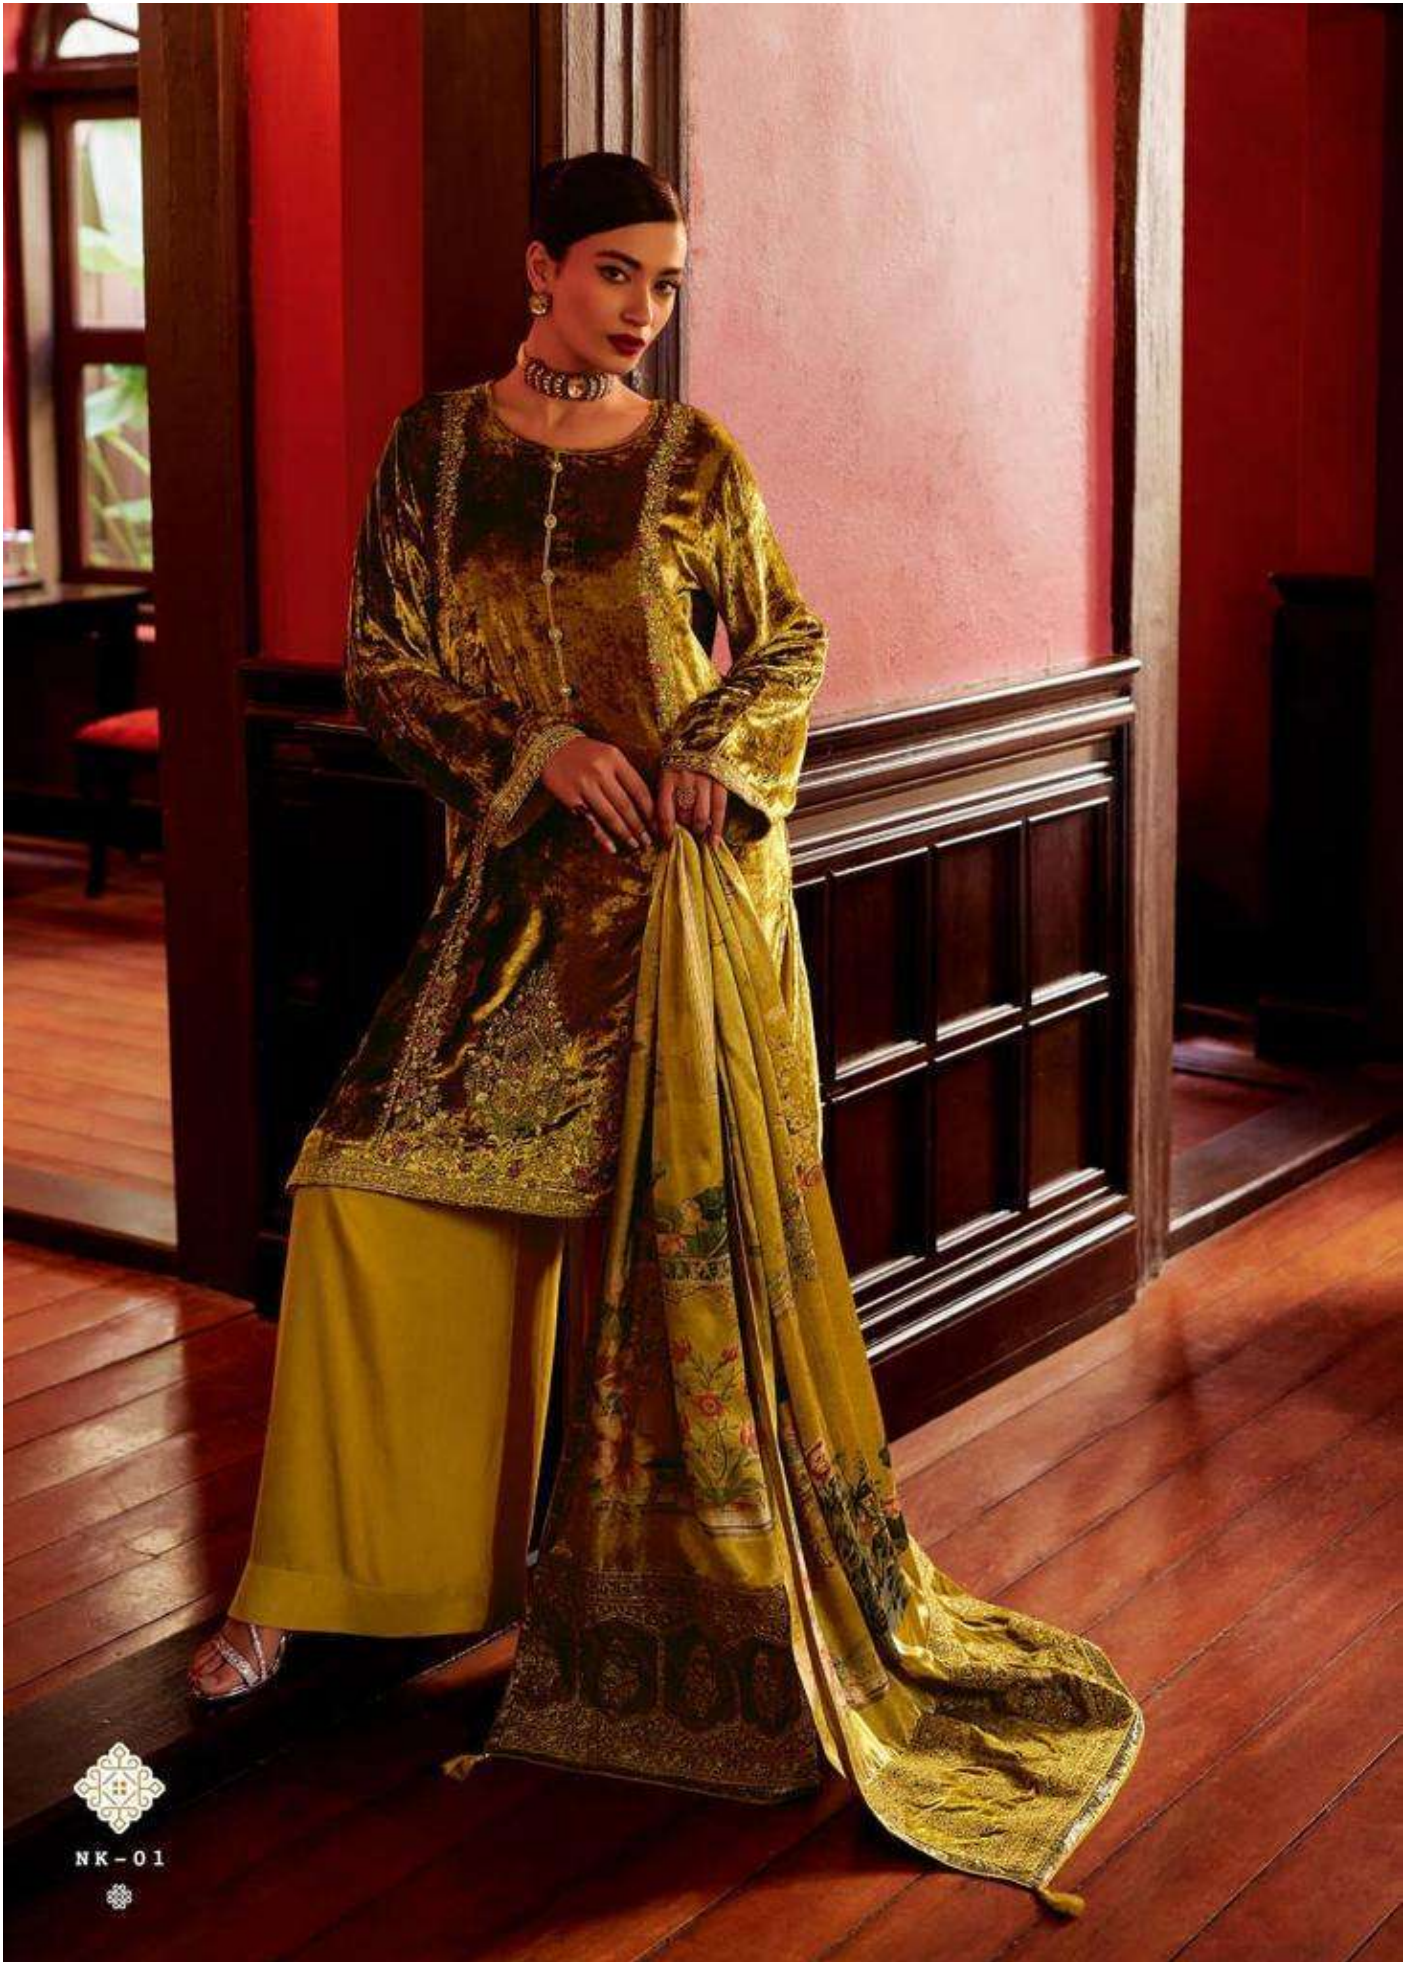

VARSHA
NAKASHI

NK-01

NK-02

NK-03

NK-04

NK-05

NK-06

NAKASHI

VARSHA

DESIGN	PRICE	DESCRIPTION
NK - 01	3280/-	TOP
NK - 02	3280/-	PLUSH VELVET WITH EMBROIDERY AND BORDERS
NK - 03	3280/-	DUPATTA
NK - 04	3280/-	SATIN SILK DIGITALLY PRINT WITH PLUSH VELVET EMBROIDERED PATCHES
NK - 05	3280/-	BOTTOM
NK - 06	3280/-	PASHMINA SILK SOLID