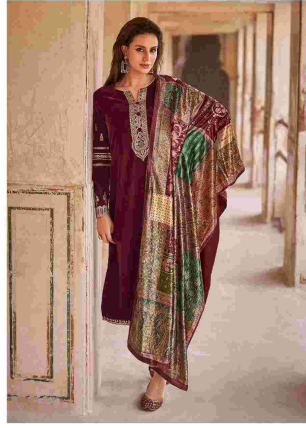

NAADIRAH | 80005

منساز آرشد
Muntaz Arts
Rajshahi, Dhaka

STYLE HUNTER

Classic styles with luxurious soft fabrics are highlighted by refined and feminine details.

NAADIRAH | 80006

NAADIRAH | 80001

NAADIRAH | 80002