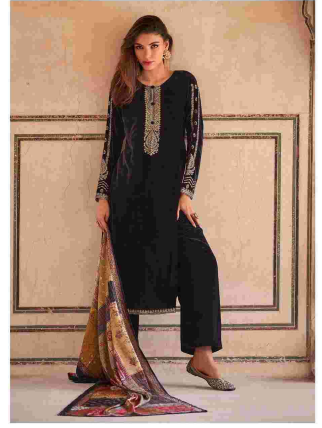

NAADIRAH | 80006