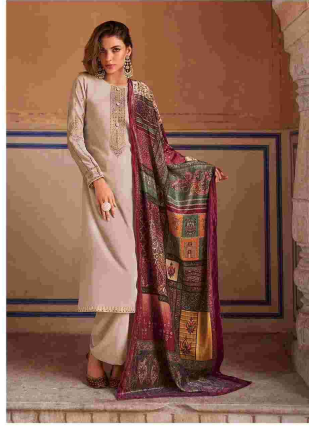

NAADIRAH | 80004

ممتاز آرٹس
Mumtaz Arts
Respect to legacy
NAADIRAH