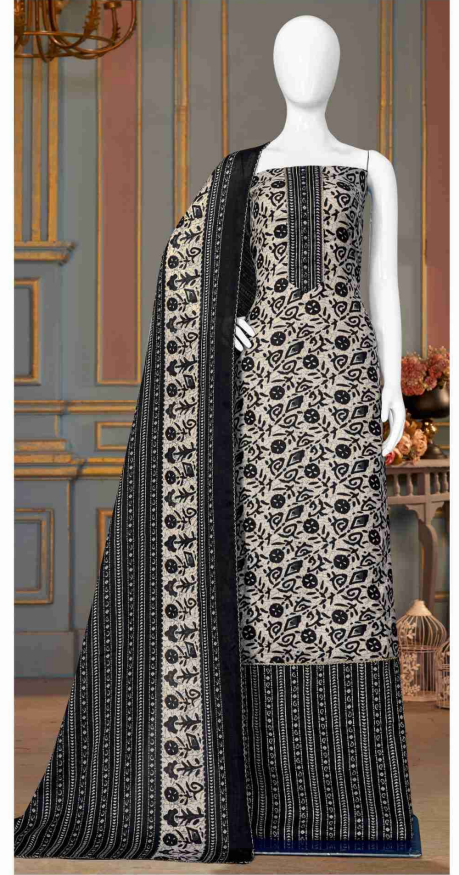

Gipson[®]

 **Mercedes**

D.NO.2372

Gipson[®]

 Mercedes

TOP :- PURE WOOLEN PASHMINA FOIL PRINT
WITH ETHNIC HANDWORK

BOTTOM :- PURE PASHMINA PRINT

D.NO.2372-A

DUPATTA :- PURE PASHMINA PRINT

Gipson®

 Mercedes

TOP :- PURE WOOLEN PASHMINA FOIL PRINT
WITH ETHNIC HANDWORK

BOTTOM :- PURE PASHMINA PRINT

D.NO.2372-B

DUPATTA :- PURE PASHMINA PRINT

Gipson[®]

 Mercedes

TOP :- PURE WOOLEN PASHMINA FOIL PRINT
WITH ETHNIC HANDWORK

BOTTOM :- PURE PASHMINA PRINT

D.NO.2372-C

DUPATTA :- PURE PASHMINA PRINT

Gipson[®]

 Mercedes

TOP :- PURE WOOLEN PASHMINA FOIL PRINT
WITH ETHNIC HANDWORK

BOTTOM :- PURE PASHMINA PRINT

D.NO.2372-D

DUPATTA :- PURE PASHMINA PRINT

Gipson[®]

 **Mercedes**

D.NO.2372

TOP :- PURE WOOLEN PASHMINA FOIL PRINT
WITH ETHNIC HANDWORK

BOTTOM :- PURE PASHMINA PRINT