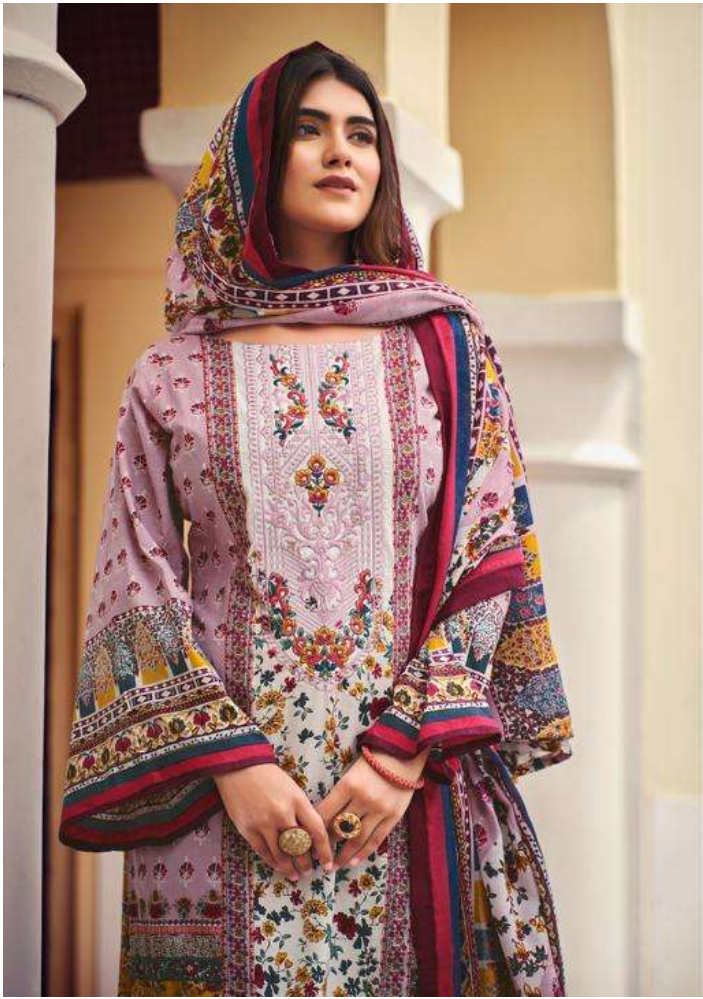

Belliza®
Designer Studio

846-004