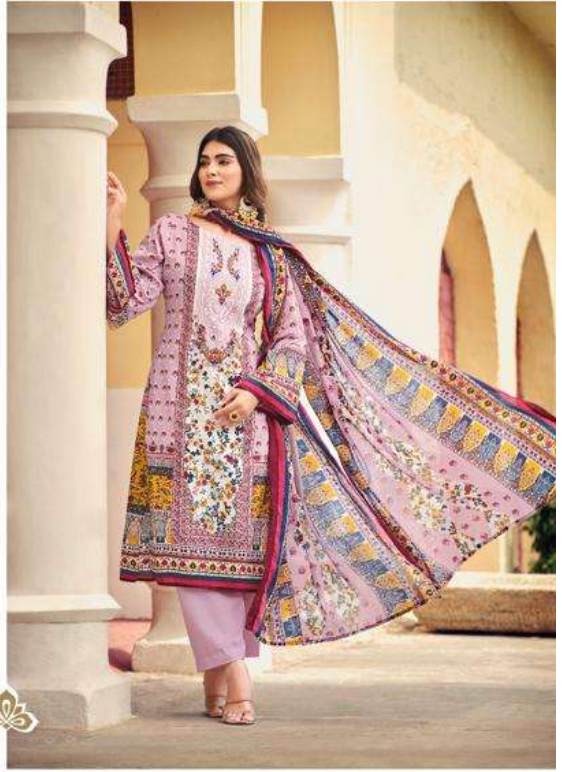

Belliza®
Designer Studio