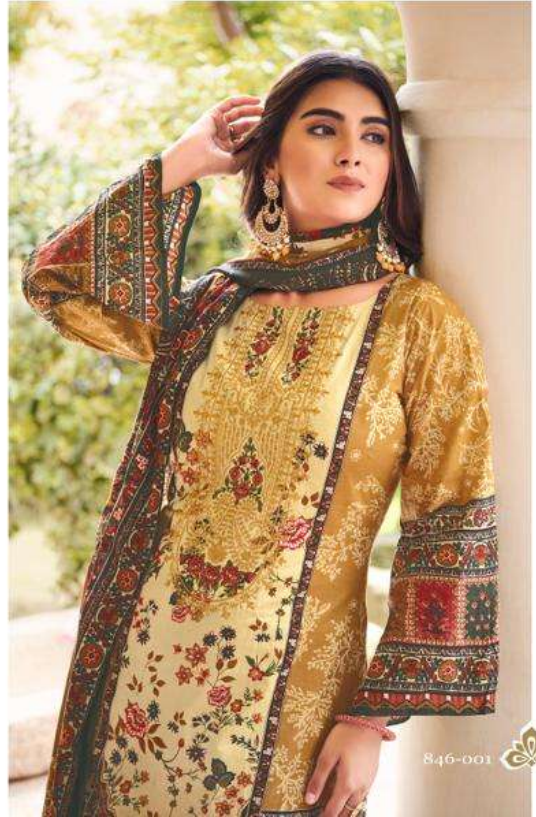

Belliza®
Designer Studio