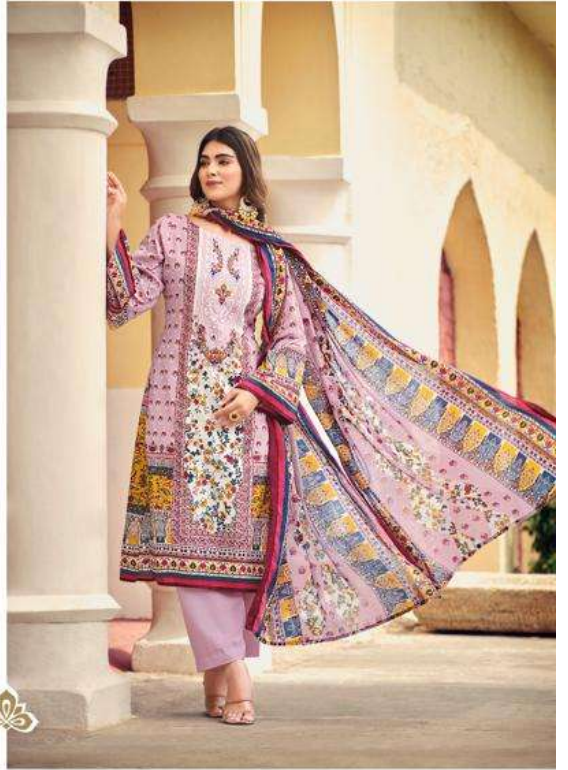

Belliza®
Designer Studio