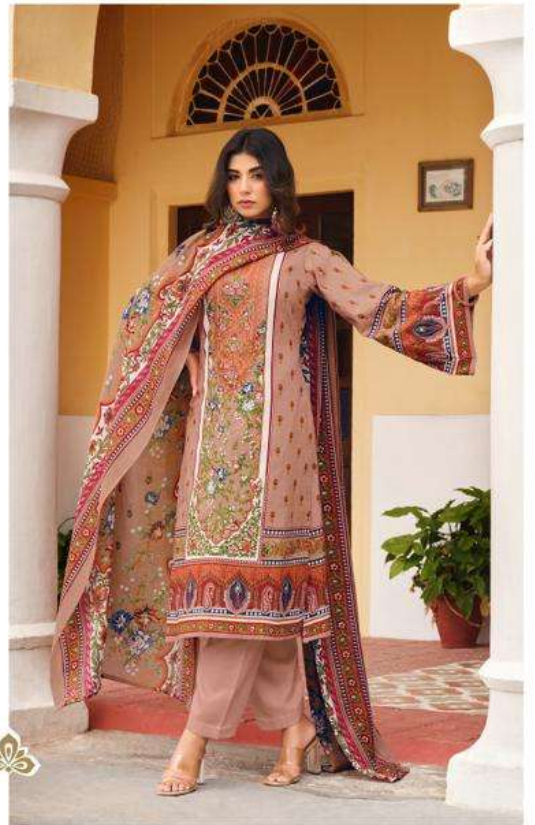

BelliZa®
Designer Studio