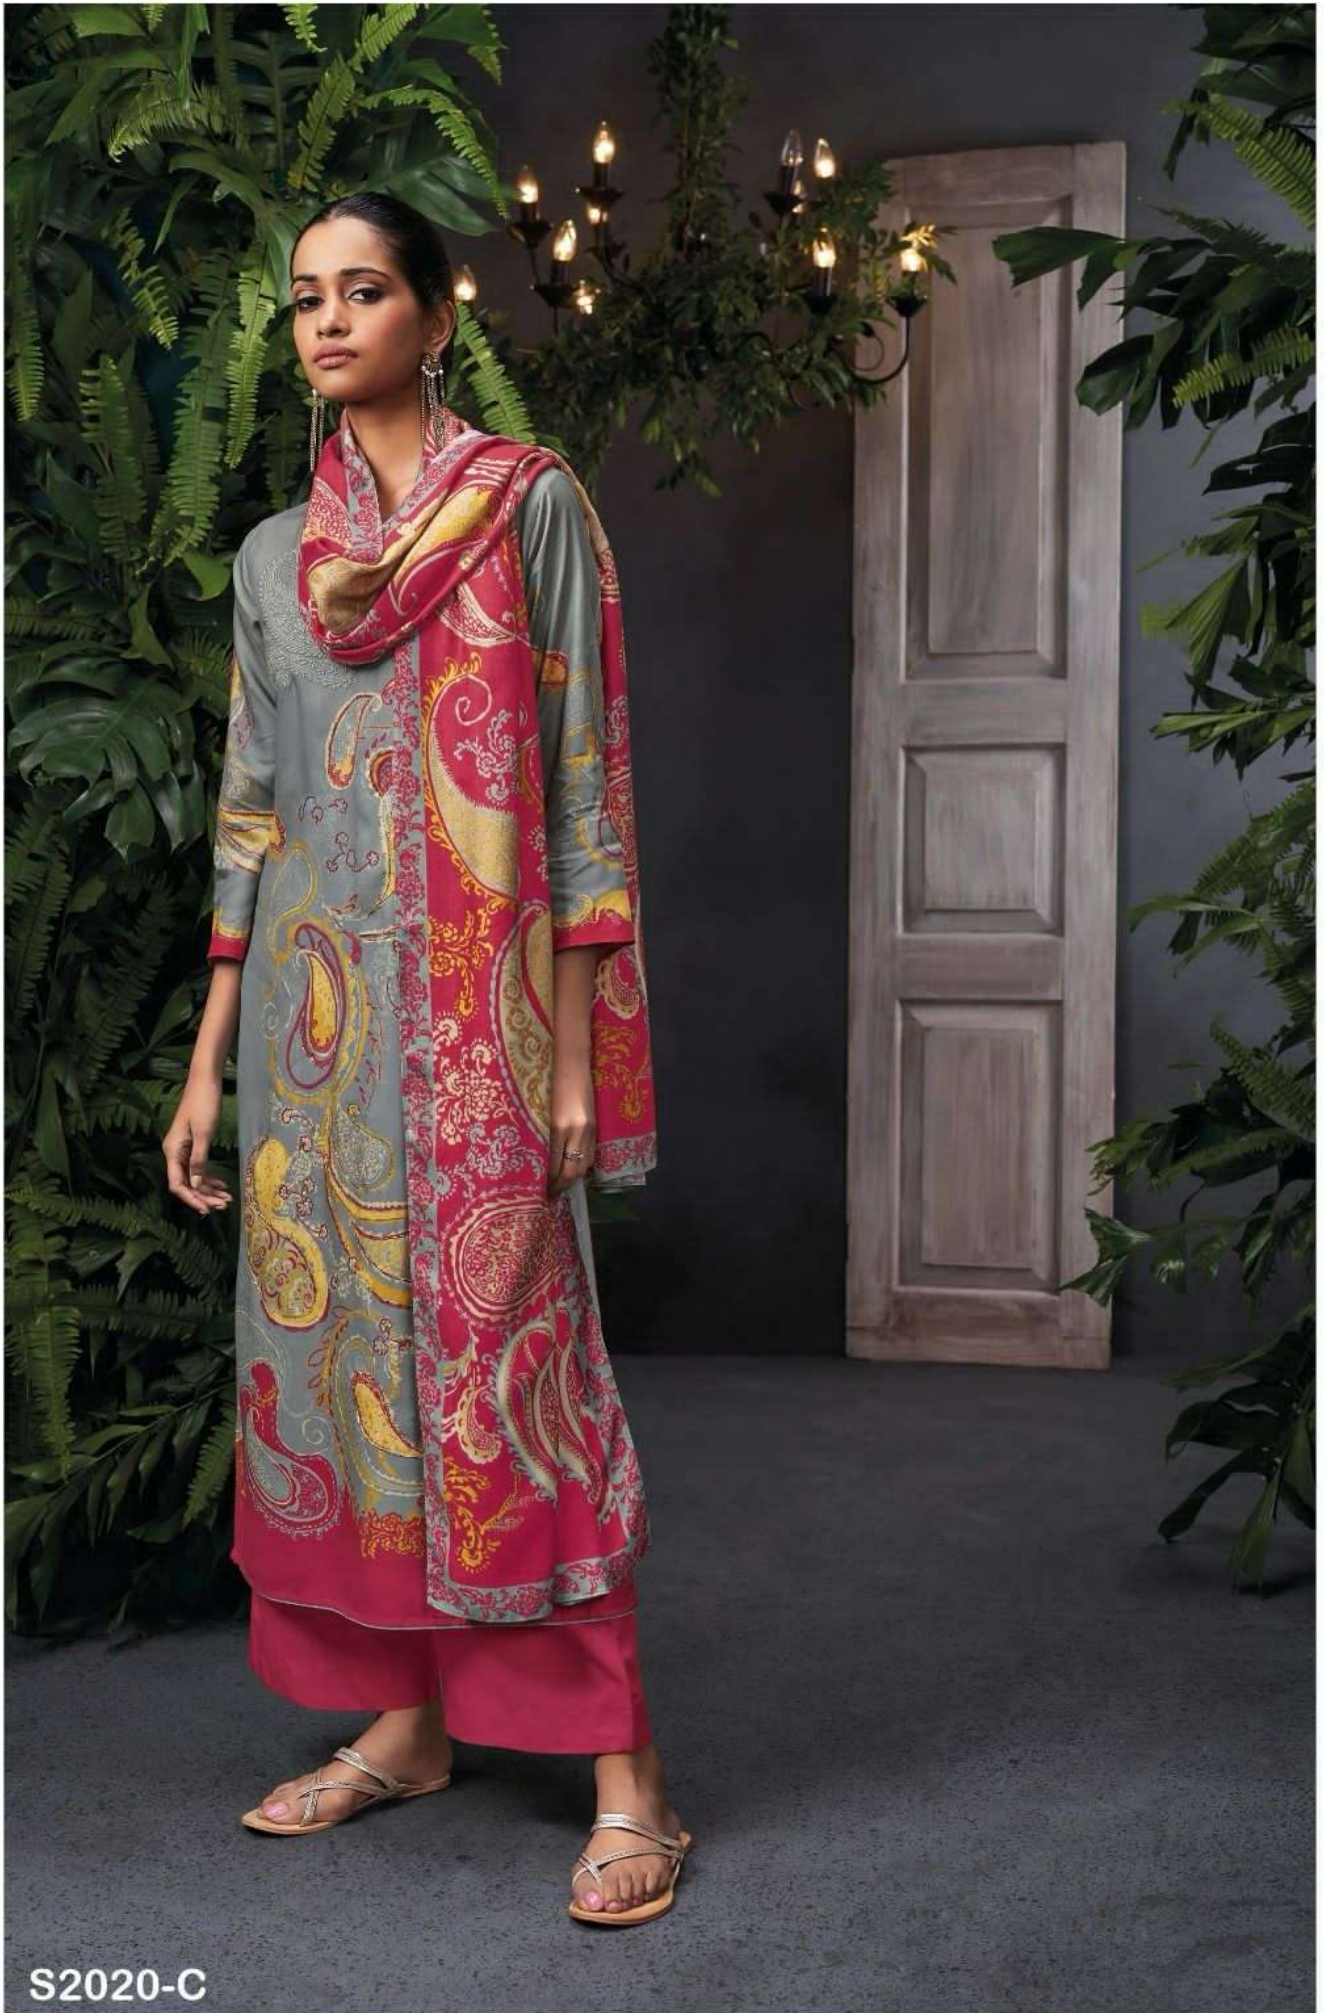

Ganga®

Kitura

S2020

S2020-B

S2020-C

S2020-D

S2020-B

PRODUCT NAME	<i>KITURA</i>
D.NO.	S2020
DESCRIPTION	<p>TOP PREMIUM PURE PASHMINA DIGITAL PRINTED WITH EMBROIDERY AND HAND WORK WITH EXTRA SLEEVE (3.15 CUT)</p> <p>BOTTOM PREMIUM PURE PASHMINA SOLID COLOUR</p> <p>DUPATTA FINEST VISCOSE SHAWL PRINTED</p>
HSN CODE	540834
WHOLESALE PRICE	1855/- EACH+GST(EXTRA)

S2020-A

S2020-B

S2020-C

S2020-D

Ganga®
Kitura
S2020- A/B/C/D