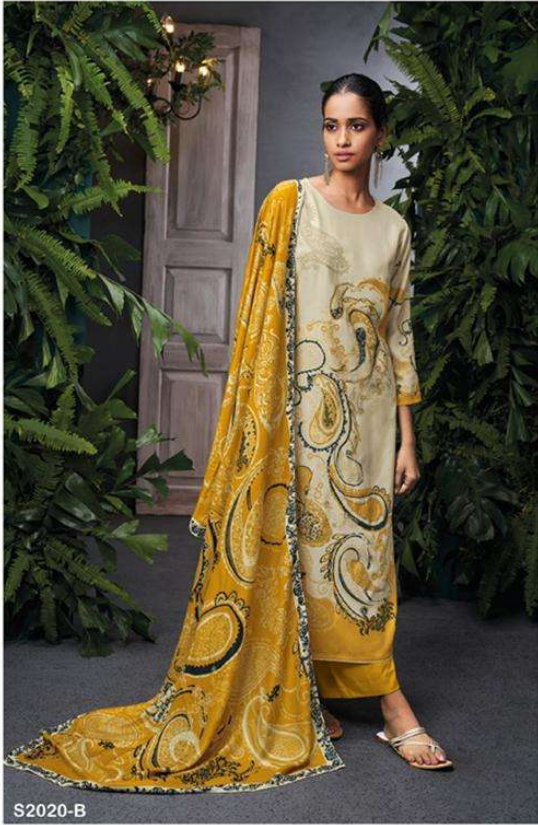

Ganga®

Kitura

S2020

S2020-B

S2020-C

S2020-D

S2020-B

PRODUCT NAME	<i>KITURA</i>
D.NO.	S2020
DESCRIPTION	<p>TOP PREMIUM PURE PASHMINA DIGITAL PRINTED WITH EMBROIDERY AND HAND WORK WITH EXTRA SLEEVE (3.15 CUT)</p> <p>BOTTOM PREMIUM PURE PASHMINA SOLID COLOUR</p> <p>DUPATTA FINEST VISCOSE SHAWL PRINTED</p>
HSN CODE	540834
WHOLESALE PRICE	1855/- EACH+GST(EXTRA)