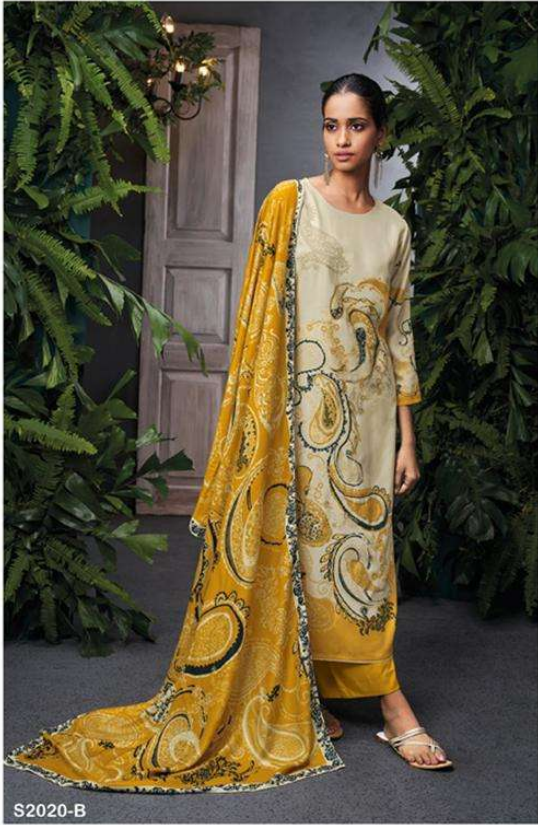

Ganga®

Kitura

S2020

S2020-B

S2020-C

S2020-D

S2020-B

|                 |   |
|-----------------|---|
| PRODUCT NAME    | <b><i>KITURA</i></b>  |
| D.NO.           | S2020   |
| DESCRIPTION     | <p><b>TOP</b><br/>PREMIUM PURE PASHMINA DIGITAL PRINTED WITH EMBROIDERY AND HAND WORK WITH EXTRA SLEEVE (3.15 CUT)</p> <p><b>BOTTOM</b><br/>PREMIUM PURE PASHMINA SOLID COLOUR</p> <p><b>DUPATTA</b><br/>FINEST VISCOSE SHAWL PRINTED</p> |
| HSN CODE        | <b>540834</b>   |
| WHOLESALE PRICE | <b>1855/- EACH+GST(EXTRA)</b>   |