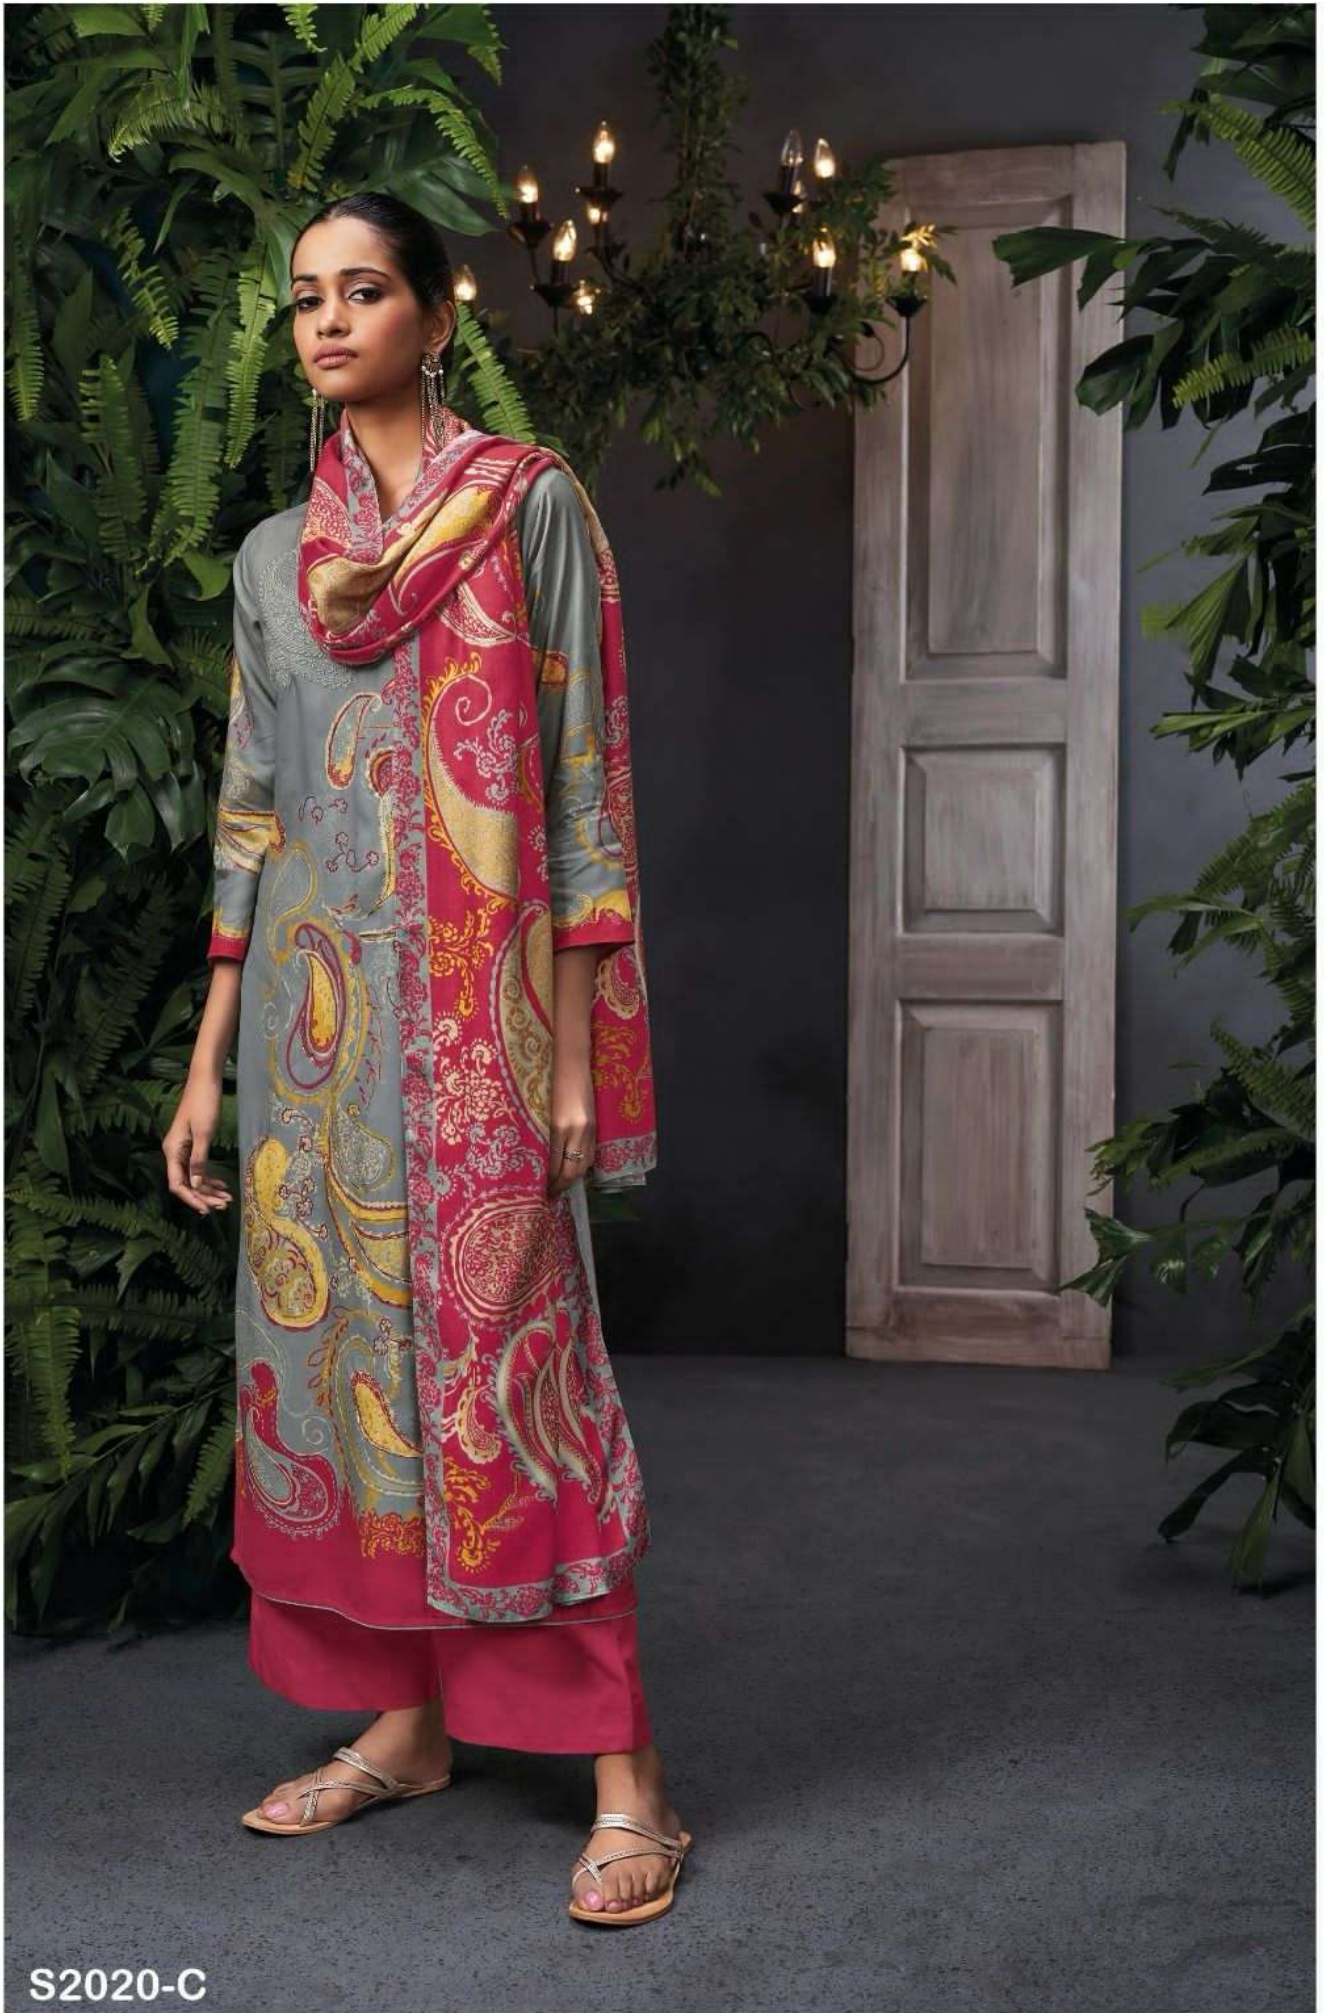

Ganga®

Kitura

S2020

S2020-B

S2020-C

S2020-D

S2020-B

|                 |   |
|-----------------|---|
| PRODUCT NAME    | <b><i>KITURA</i></b>  |
| D.NO.           | S2020   |
| DESCRIPTION     | <p><b>TOP</b><br/>PREMIUM PURE PASHMINA DIGITAL PRINTED WITH EMBROIDERY AND HAND WORK WITH EXTRA SLEEVE (3.15 CUT)</p> <p><b>BOTTOM</b><br/>PREMIUM PURE PASHMINA SOLID COLOUR</p> <p><b>DUPATTA</b><br/>FINEST VISCOSE SHAWL PRINTED</p> |
| HSN CODE        | <b>540834</b>   |
| WHOLESALE PRICE | <b>1855/- EACH+GST(EXTRA)</b>   |

S2020-A

S2020-B

S2020-C

S2020-D

Ganga®  
Kitura  
S2020- A/B/C/D