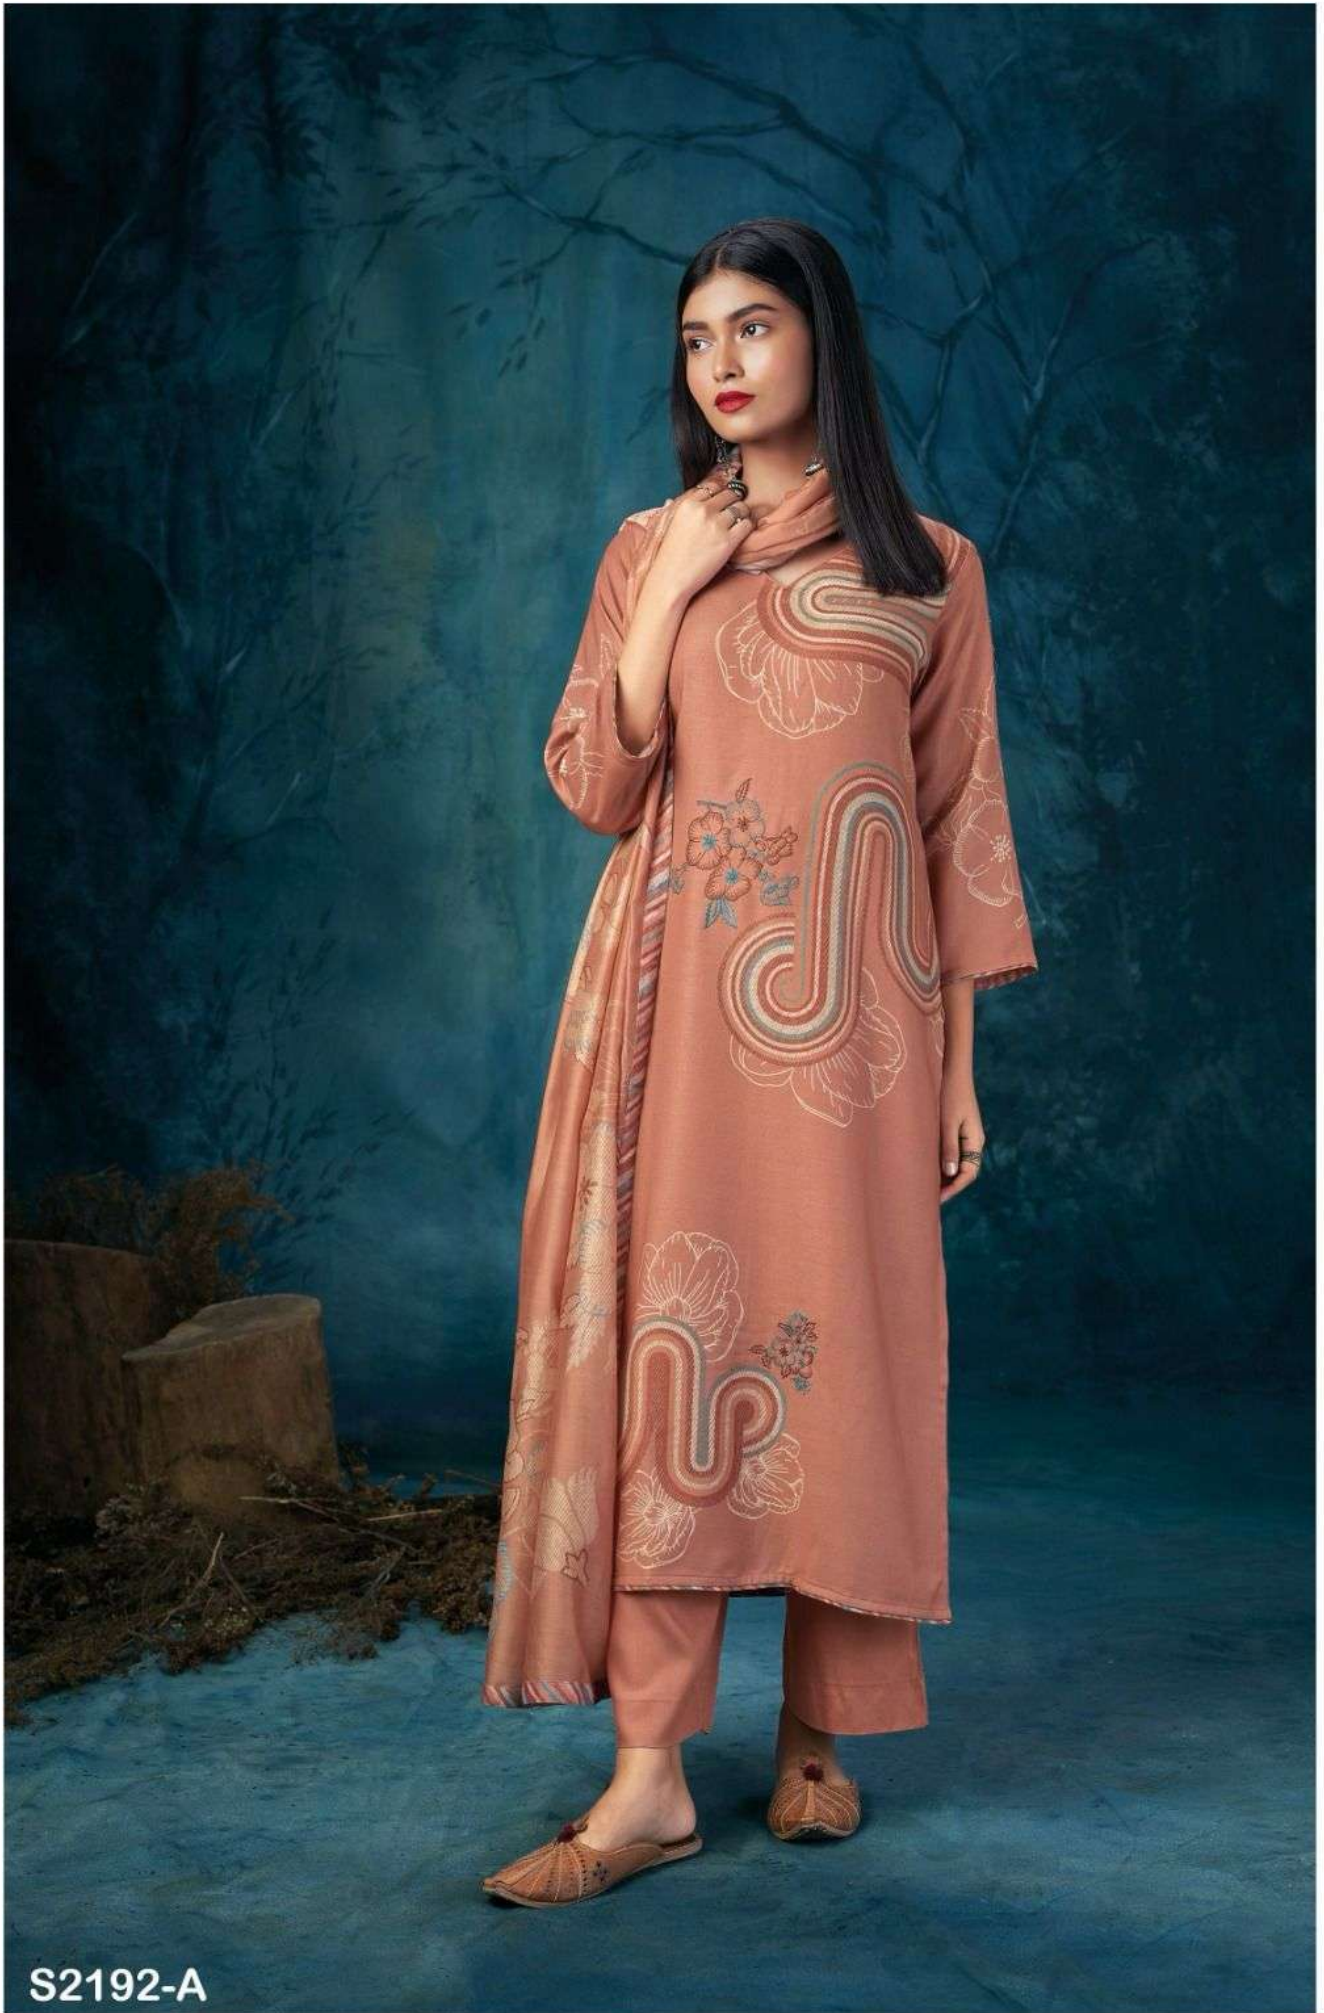

Ganga®
Olivette
S2192

S2192-A

S2192-B

S2192-C

S2192-D

PRODUCT NAME	OLIVETTE
D.NO.	S2192
DESCRIPTION	<p>TOP PREMIUM WOOL PASHMINA DIGITAL PRINTED WITH EMBROIDERY</p> <p>BOTTOM PREMIUM WOOL PASHMINA SOLID COLOUR</p> <p>DUPATTA FINEST BEMBERG LAWN PRINTED WITH FOUR SIDE PRINTED LACE</p>
HSN CODE	540754
WHOLESALE PRICE	1700/- EACH+GST(EXTRA)

S2192-A

S2192-B

S2192-C

S2192-D

Ganga®
Olivette
S2192- A/B/C/D