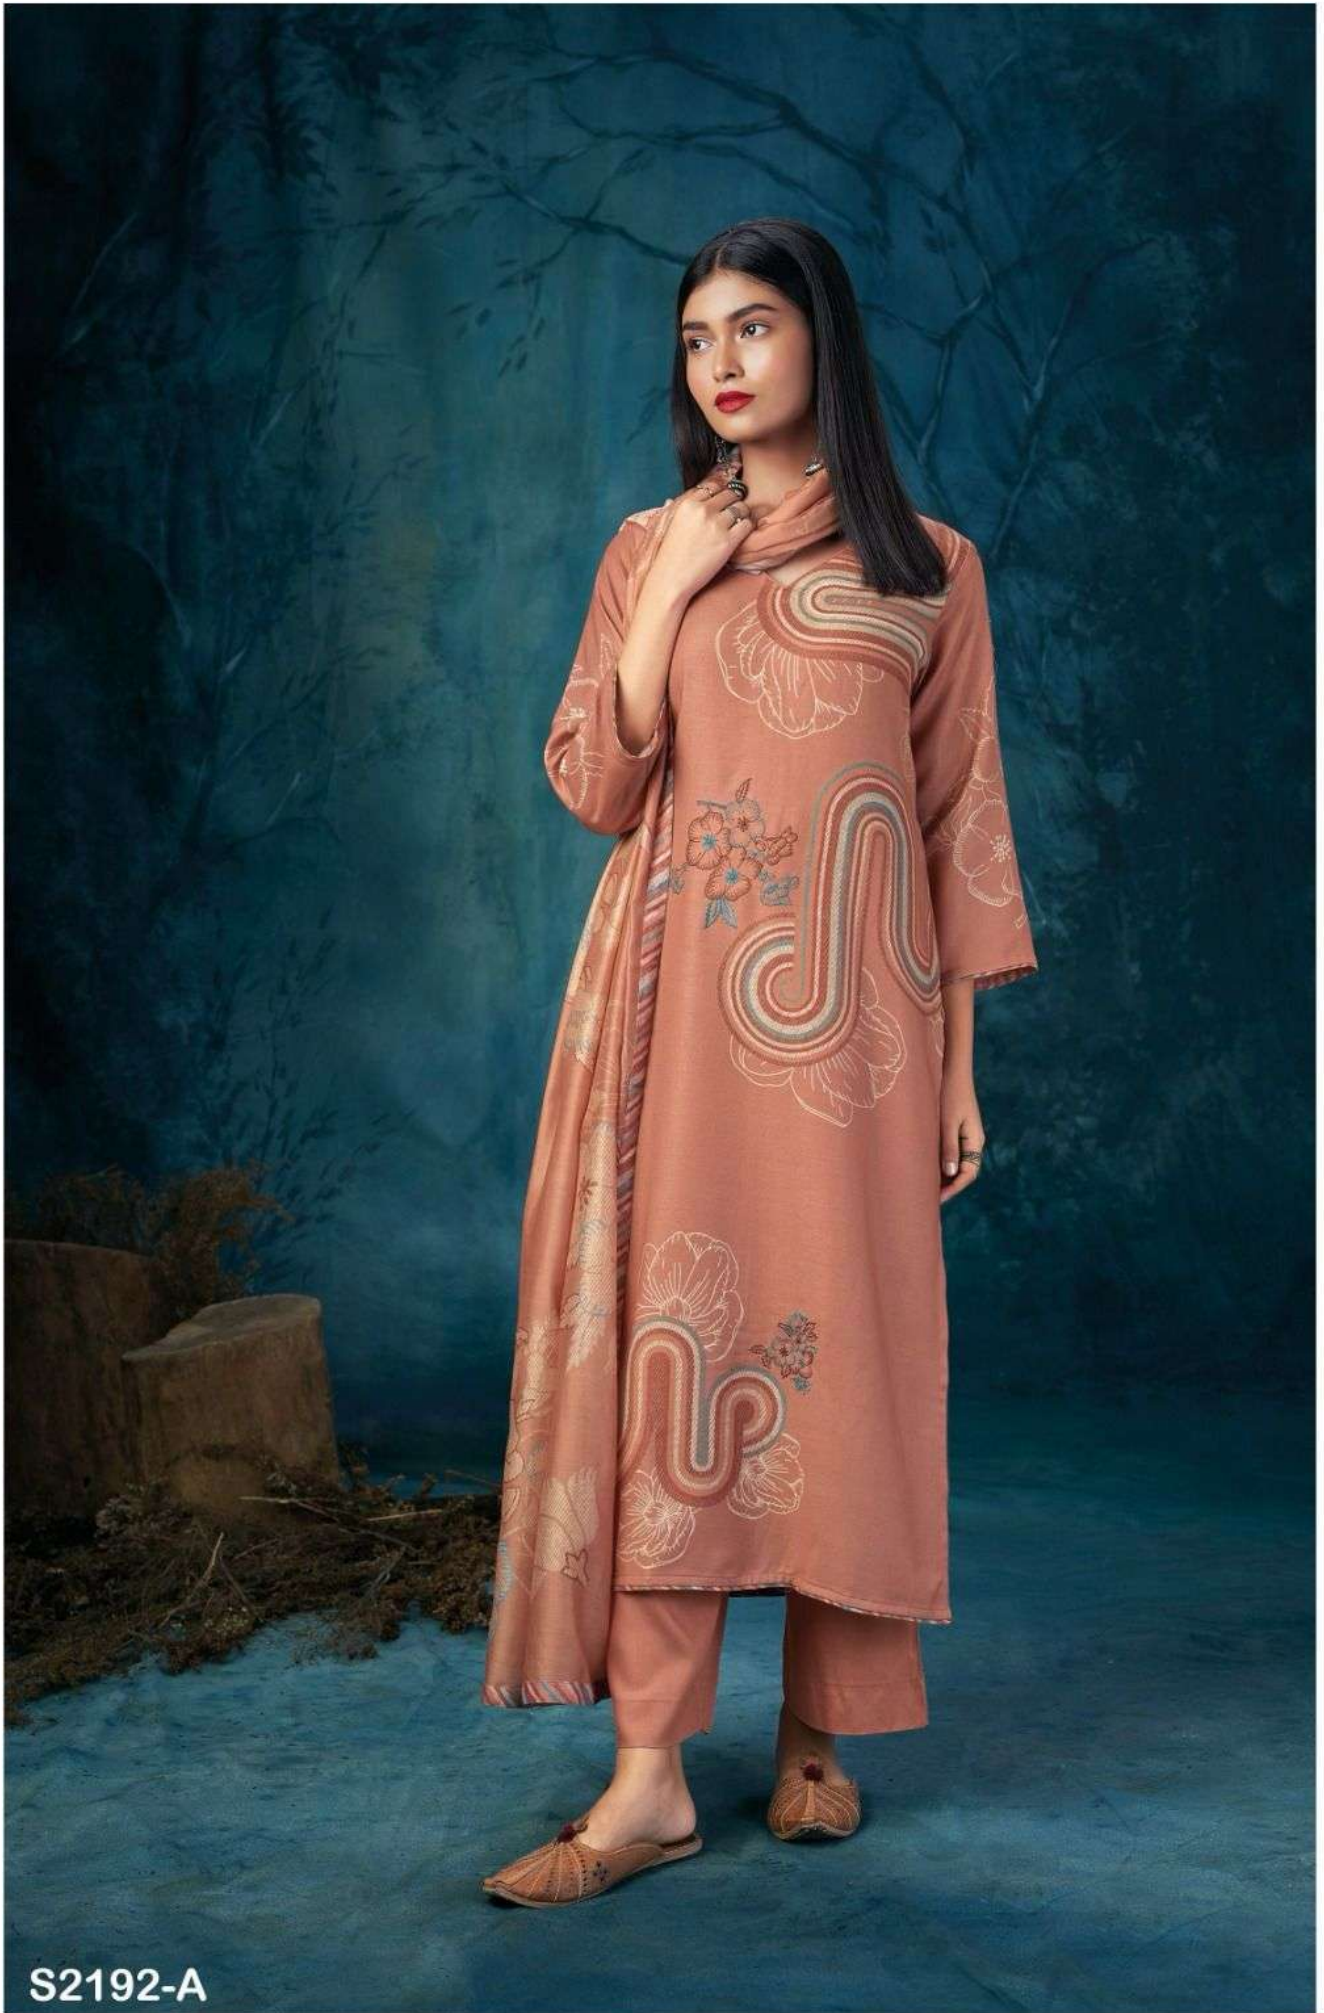

Ganga®
Olivette
S2192

S2192-A

S2192-B

S2192-C

S2192-D

PRODUCT NAME	OLIVETTE
D.NO.	S2192
DESCRIPTION	TOP PREMIUM WOOL PASHMINA DIGITAL PRINTED WITH EMBROIDERY BOTTOM PREMIUM WOOL PASHMINA SOLID COLOUR DUPATTA FINEST BEMBERG LAWN PRINTED WITH FOUR SIDE PRINTED LACE
HSN CODE	540754
WHOLESALE PRICE	1700/- EACH+GST(EXTRA)

S2192-A

S2192-B

S2192-C

S2192-D

Ganga®
Olivette
S2192- A/B/C/D