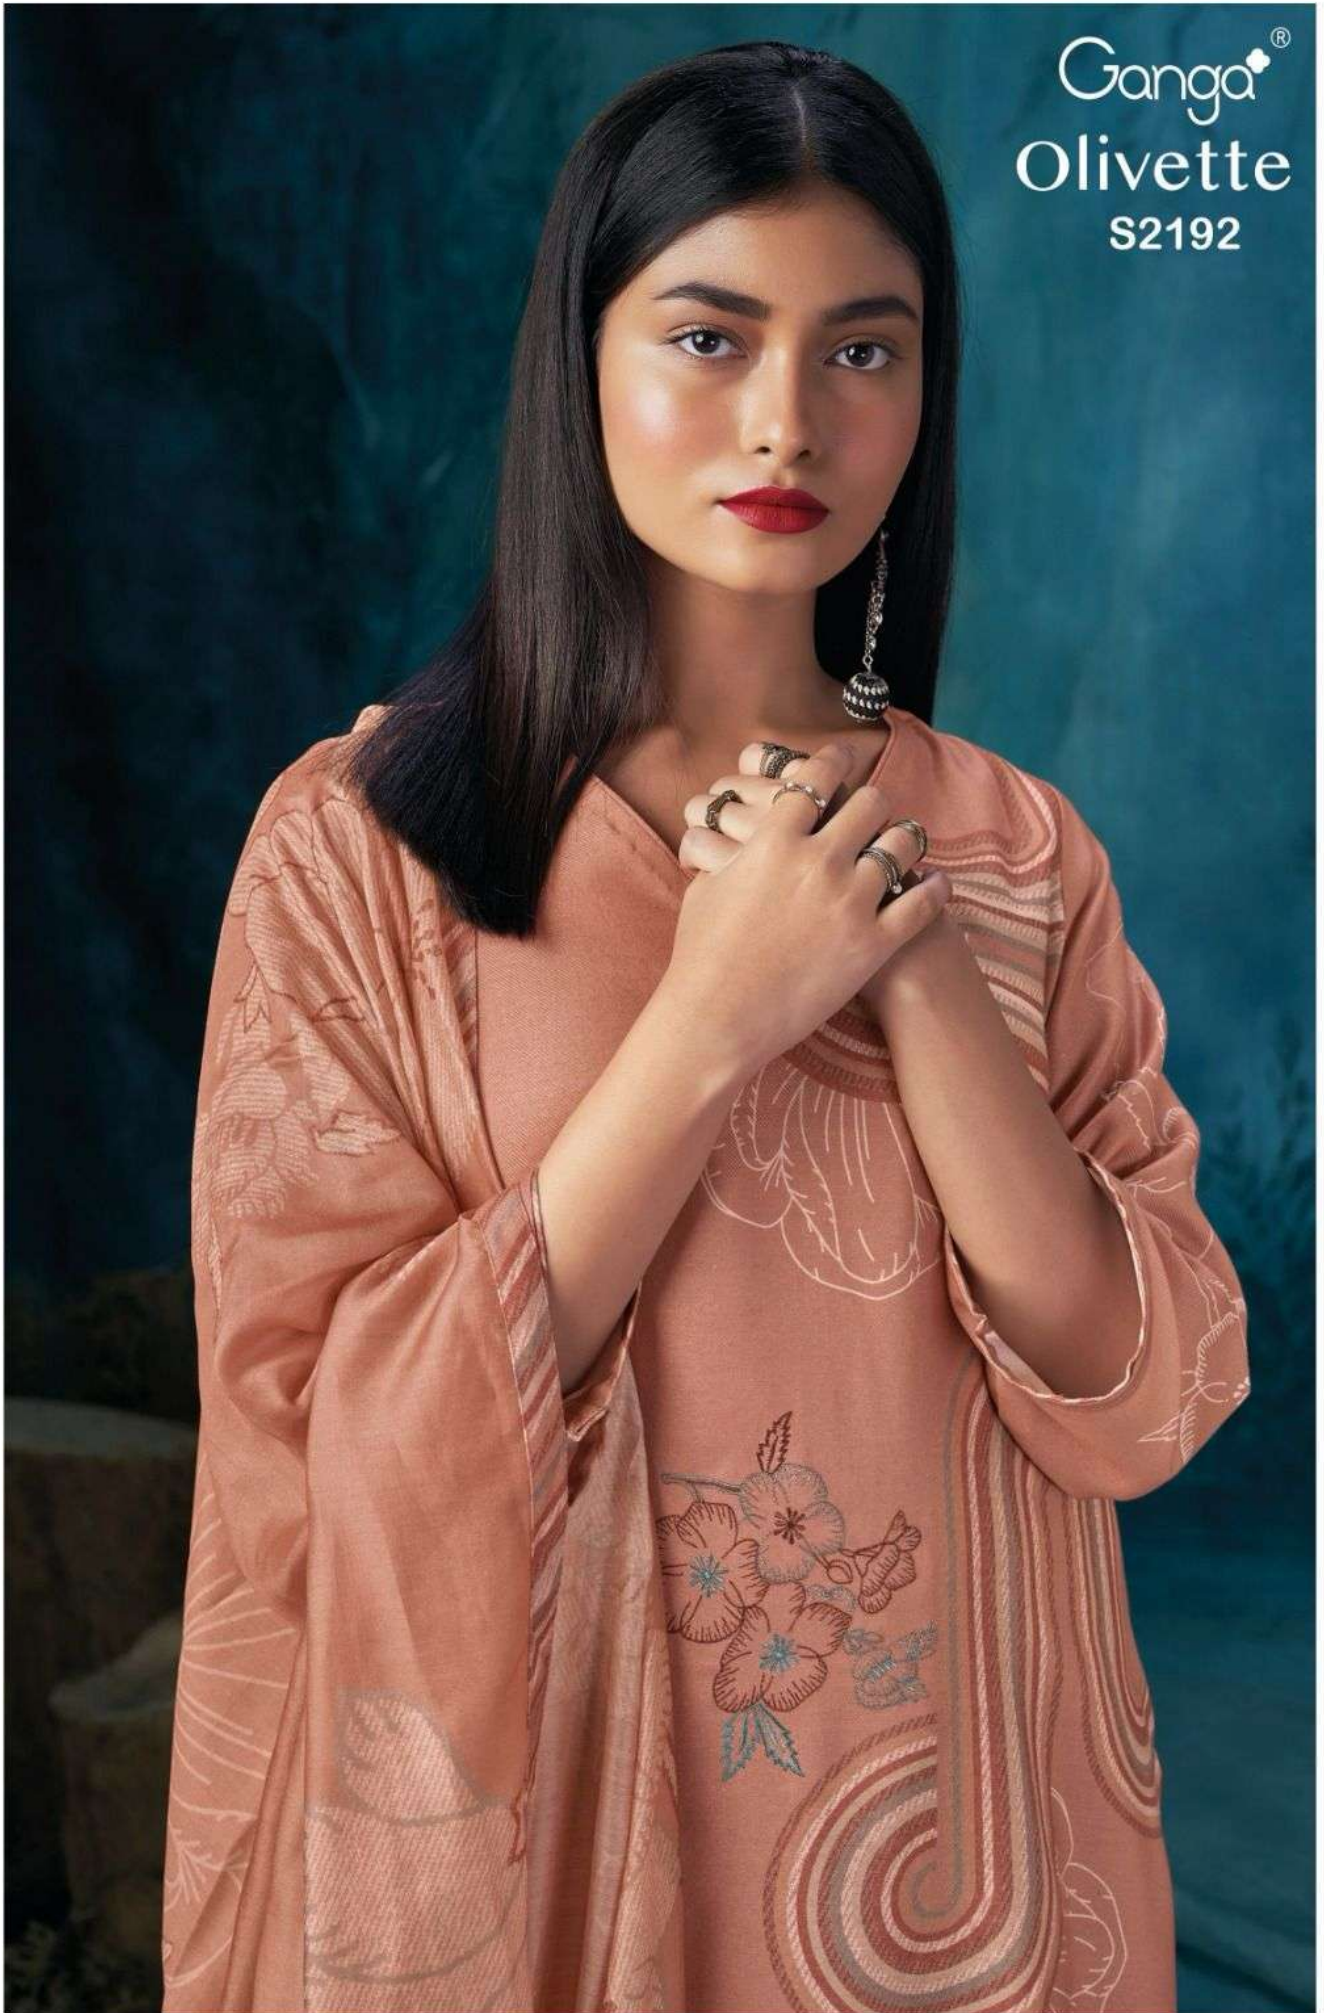

Ganga®
Olivette
S2192

S2192-A

S2192-B

S2192-C

S2192-D

PRODUCT NAME	OLIVETTE
D.NO.	S2192
DESCRIPTION	<p>TOP PREMIUM WOOL PASHMINA DIGITAL PRINTED WITH EMBROIDERY</p> <p>BOTTOM PREMIUM WOOL PASHMINA SOLID COLOUR</p> <p>DUPATTA FINEST BEMBERG LAWN PRINTED WITH FOUR SIDE PRINTED LACE</p>
HSN CODE	540754
WHOLESALE PRICE	1700/- EACH+GST(EXTRA)

S2192-A

S2192-B

S2192-C

S2192-D

Ganga®
Olivette
S2192- A/B/C/D