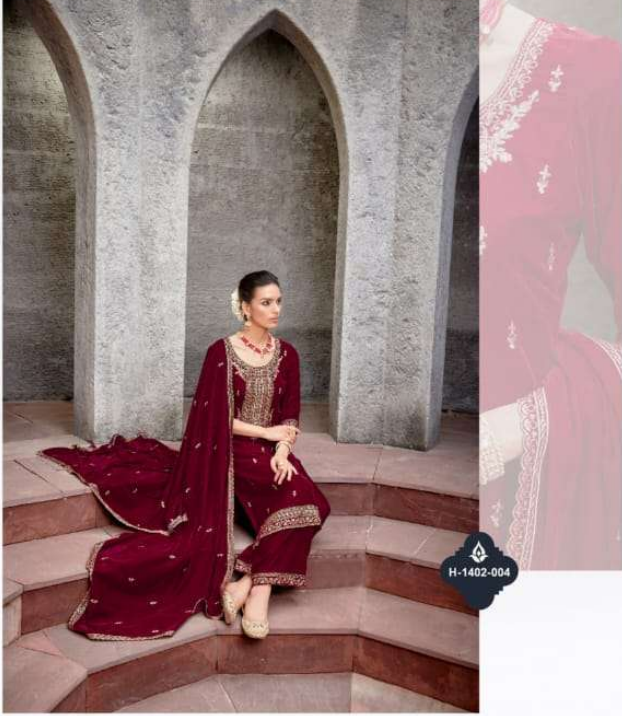

MAJESTIC SHADE