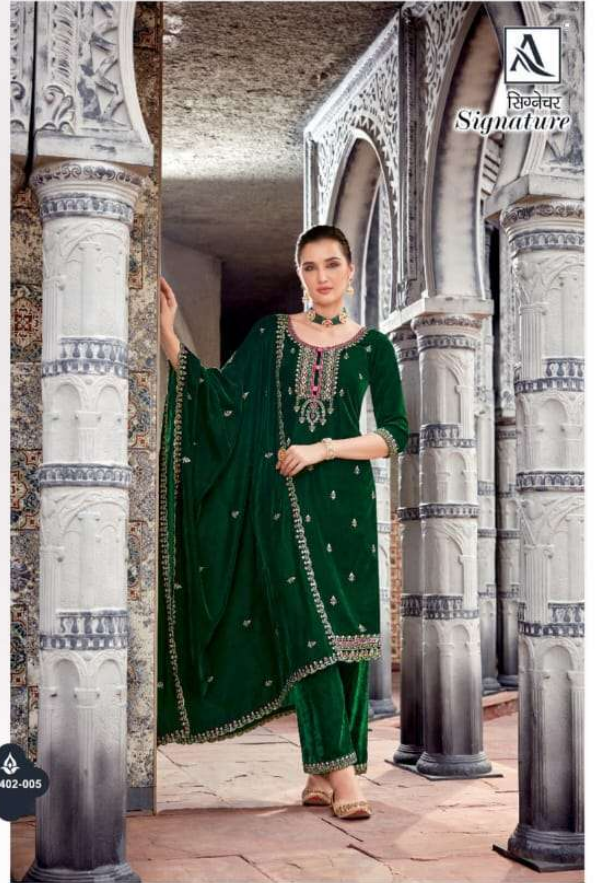

COCKTAIL GLAMOUR

सिग्नेचर
Signature

H-1402-005