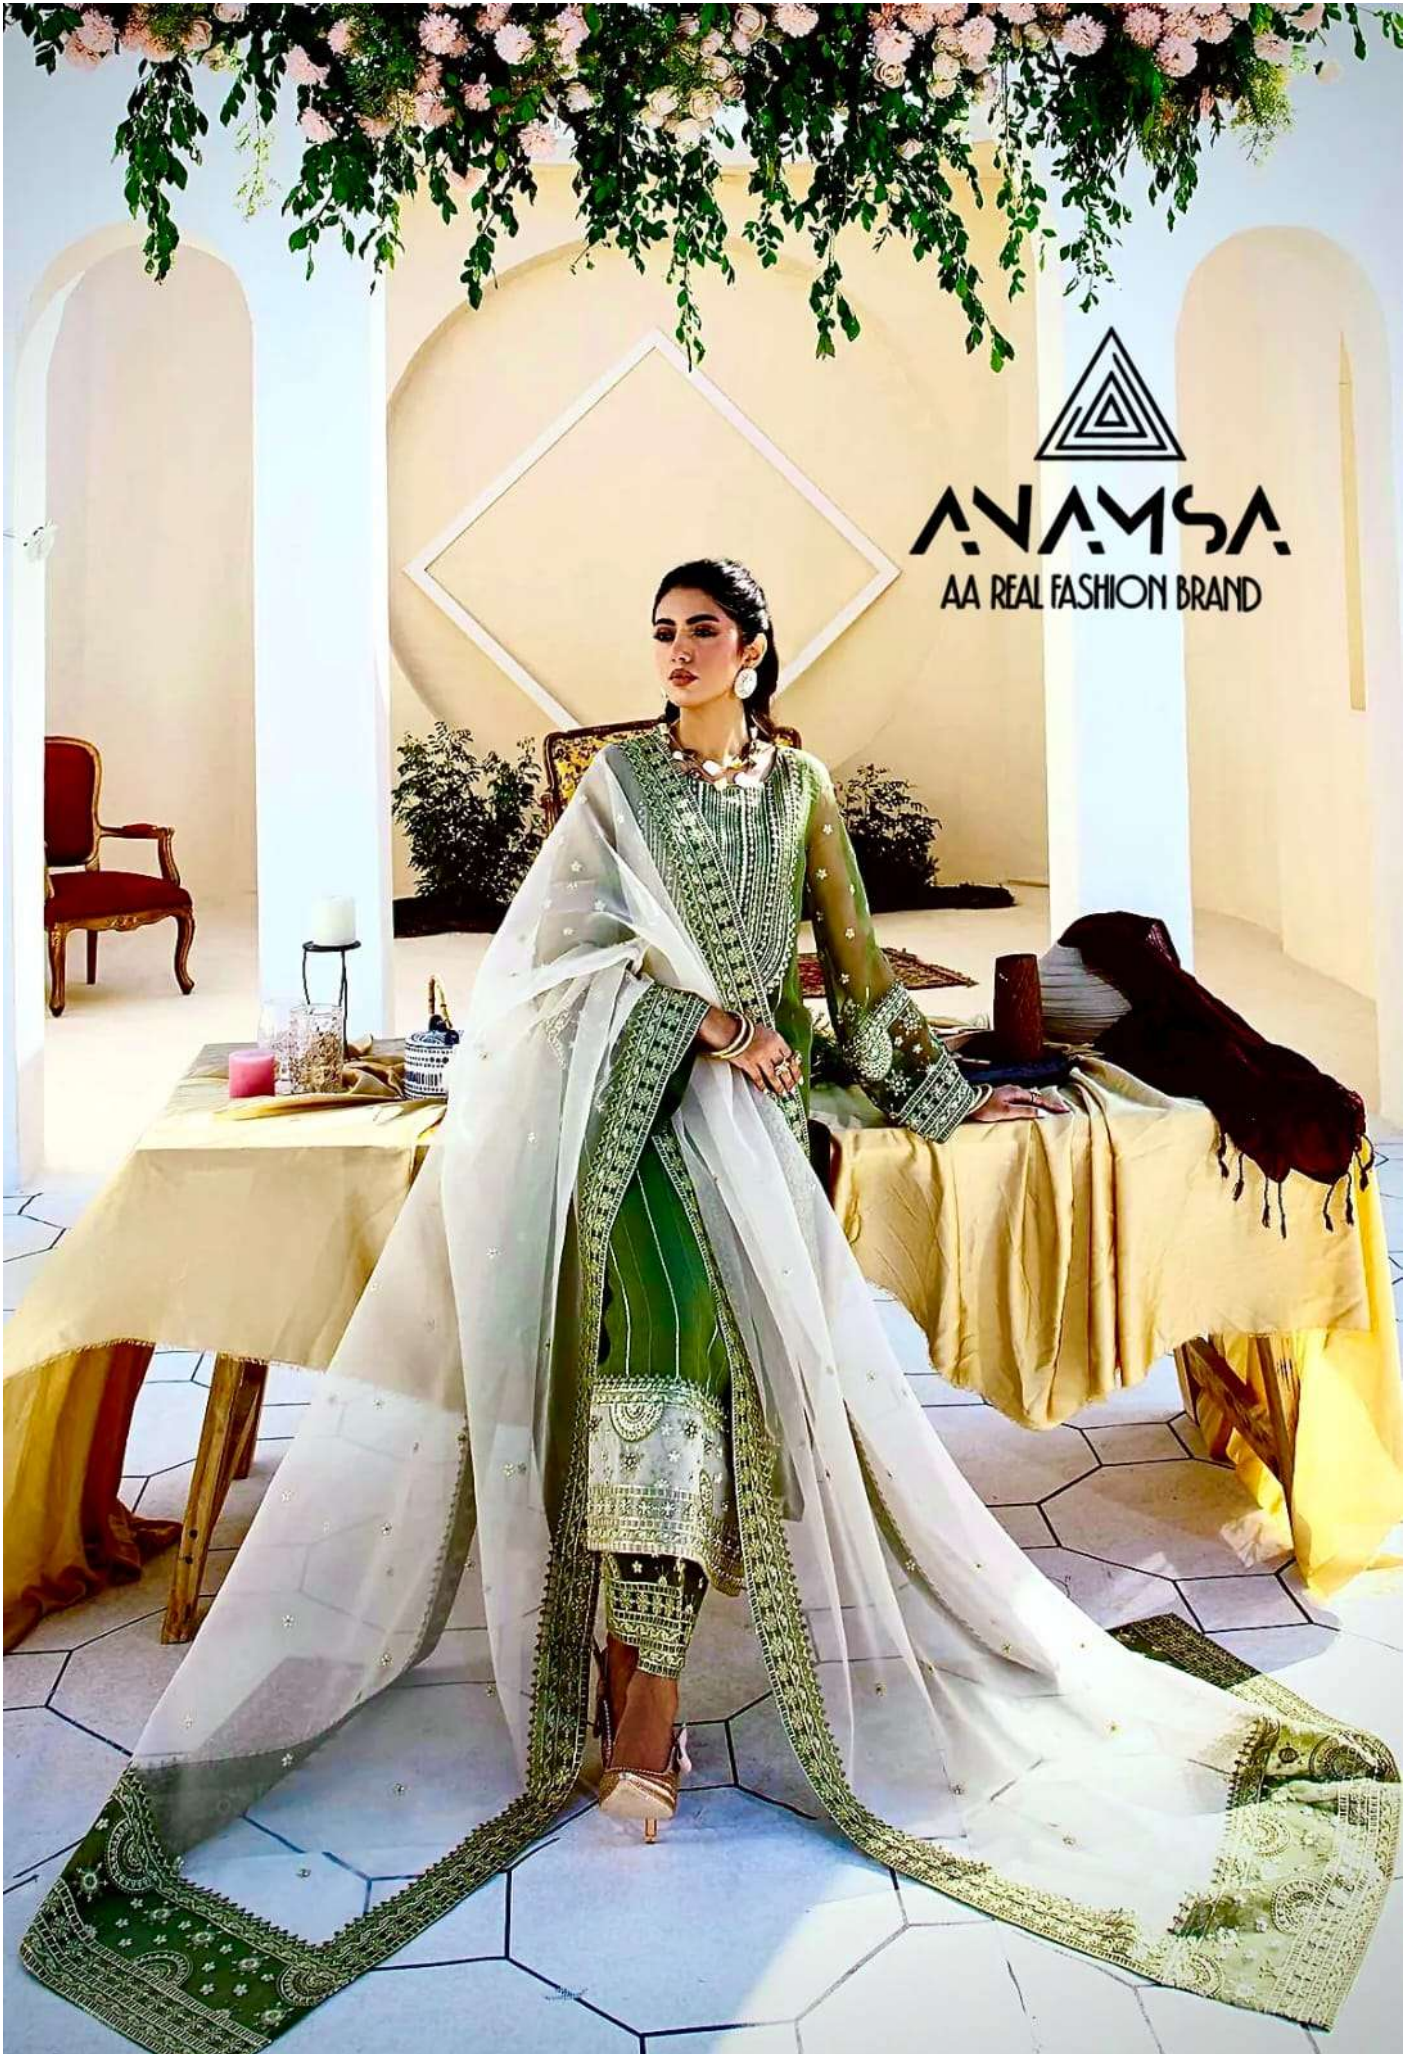

ANAMSA

AA REAL FASHION BRAND

ANAMSA

AA REAL FASHION BRAND

ANAMSA
AA REAL FASHION BRAND

TOP-PURE FOX GEORGETTE WITH HEAVY EMBROIDERY AND SEQUENCE WORK

BOTTOM/INNER- DULL SHANTOON

DUPATTA- PURE GEORGETTE FANCY DUPATTA AND HEAVY EMBROIDERY