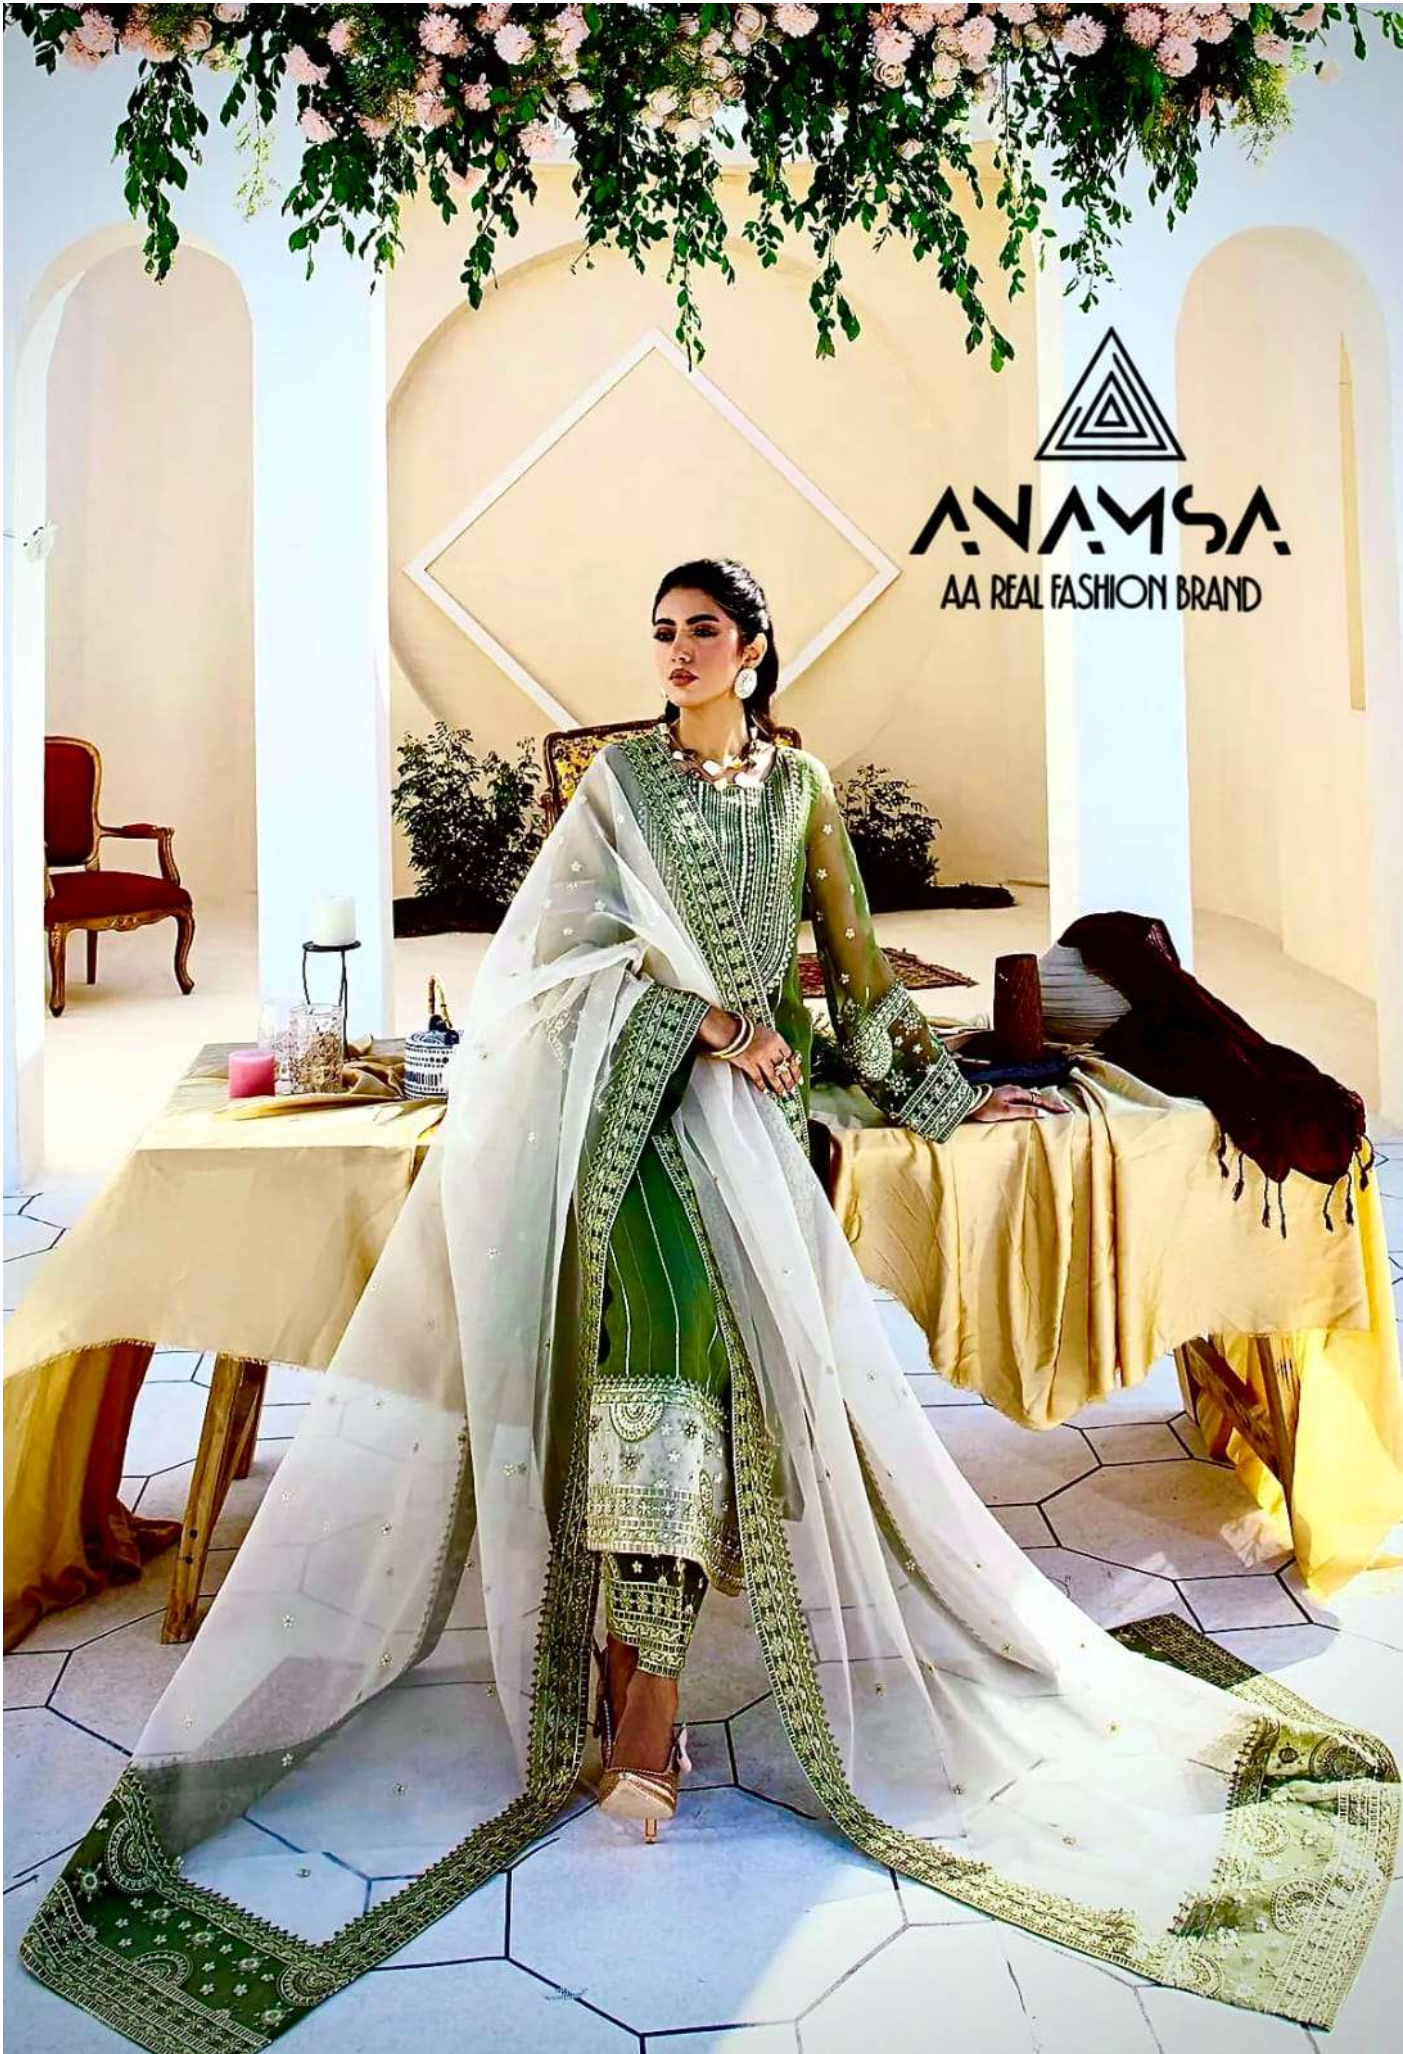

ANAMSA
AA REAL FASHION BRAND

ANAMSA

AA REAL FASHION BRAND

ANAMSA
AA REAL FASHION BRAND

TOP-PURE FOX GEORGETTE WITH HEAVY EMBROIDERY AND SEQUENCE WORK
BOTTOM/INNER- DULL SHANTOON
DUPATTA- PURE GEORGETTE FANCY DUPATTA AND HEAVY EMBROIDERY