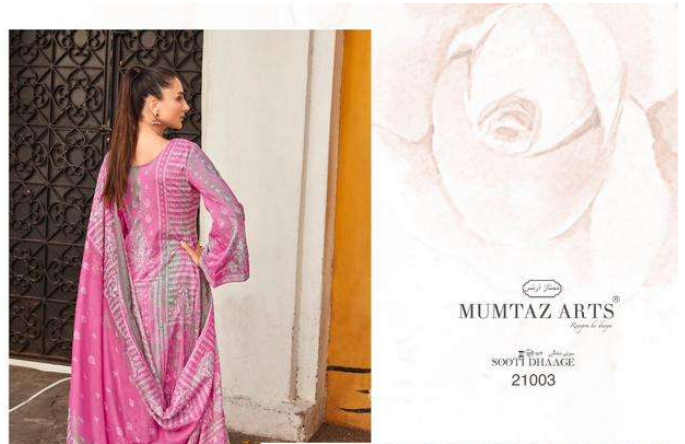

# SOOTI DHAAGE

PURE LAWN COTTON DIGITAL PRINTS WITH NECK AND DAMAN SHIFLI EMBROIDERY  
WITH BOX PALLU DIGITAL DUPATTA

MUMTAZ ARTS®  
Purveyors of Elegance

سووتی دھااگے  
SOOTI DHAAGE  
21001

MUMTAZ ARTS®  
*Designs by Ayesha*