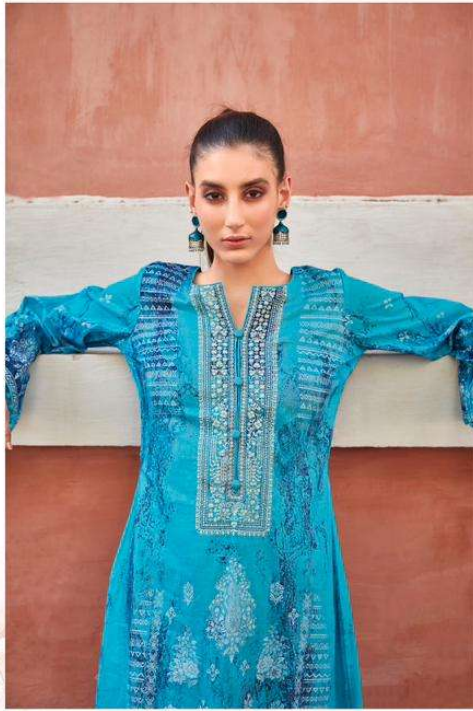

# SOOTI DHAAGE

PURE LAWN COTTON DIGITAL PRINTS WITH NECK AND DAMAN SHIFLI EMBROIDERY  
WITH BOX PALLU DIGITAL DUPATTA

MUMTAZ ARTS®  
Purveyors of Elegance

سووتی دھااگے  
SOOTI DHAAGE  
21001

MUMTAZ ARTS®  
*Designs by Ayesha*