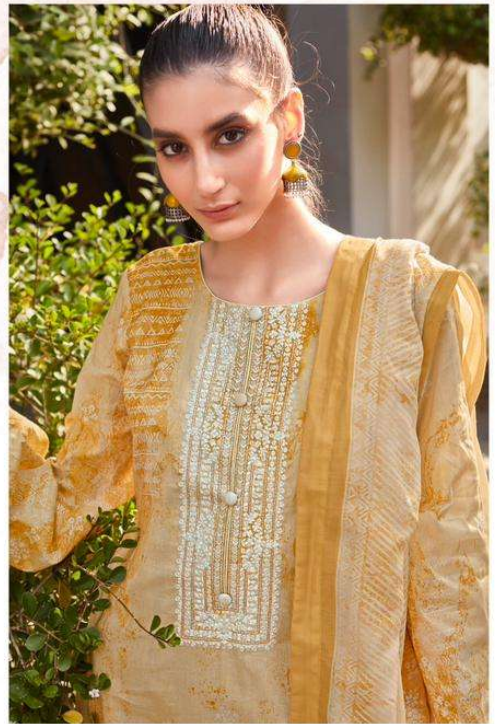

MUMTAZ ARTS®
Design & Style

SOOFI DILLAGE
21006