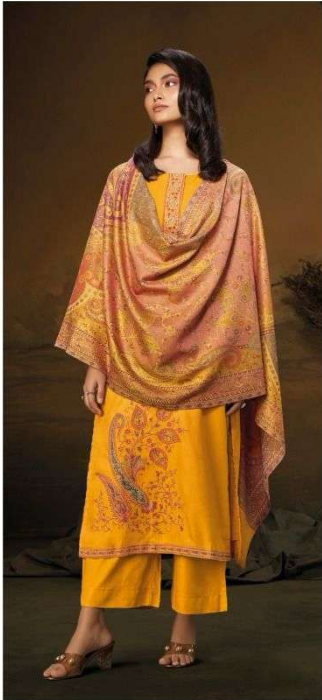

Ganga®

Libertee

S2147

S2147-A

S2147-B

S2147-B

PRODUCT NAME	<i>LIBERTEE</i>
D.NO.	S2147
DESCRIPTION	TOP PREMIUM PURE PASHMINA SOLID WITH EMBROIDERY AND DAMAN EMBROIDERY BOTTOM PREMIUM PURE PASHMINA SOLID COLOUR DUPATTA HEAVY WOVEN JACQUARD SHAWL
HSN CODE	540834
WHOLESALE PRICE	1825/- EACH+GST(EXTRA)

S2147-A

S2147-B

Ganga®
Libertee
S2147- A/B