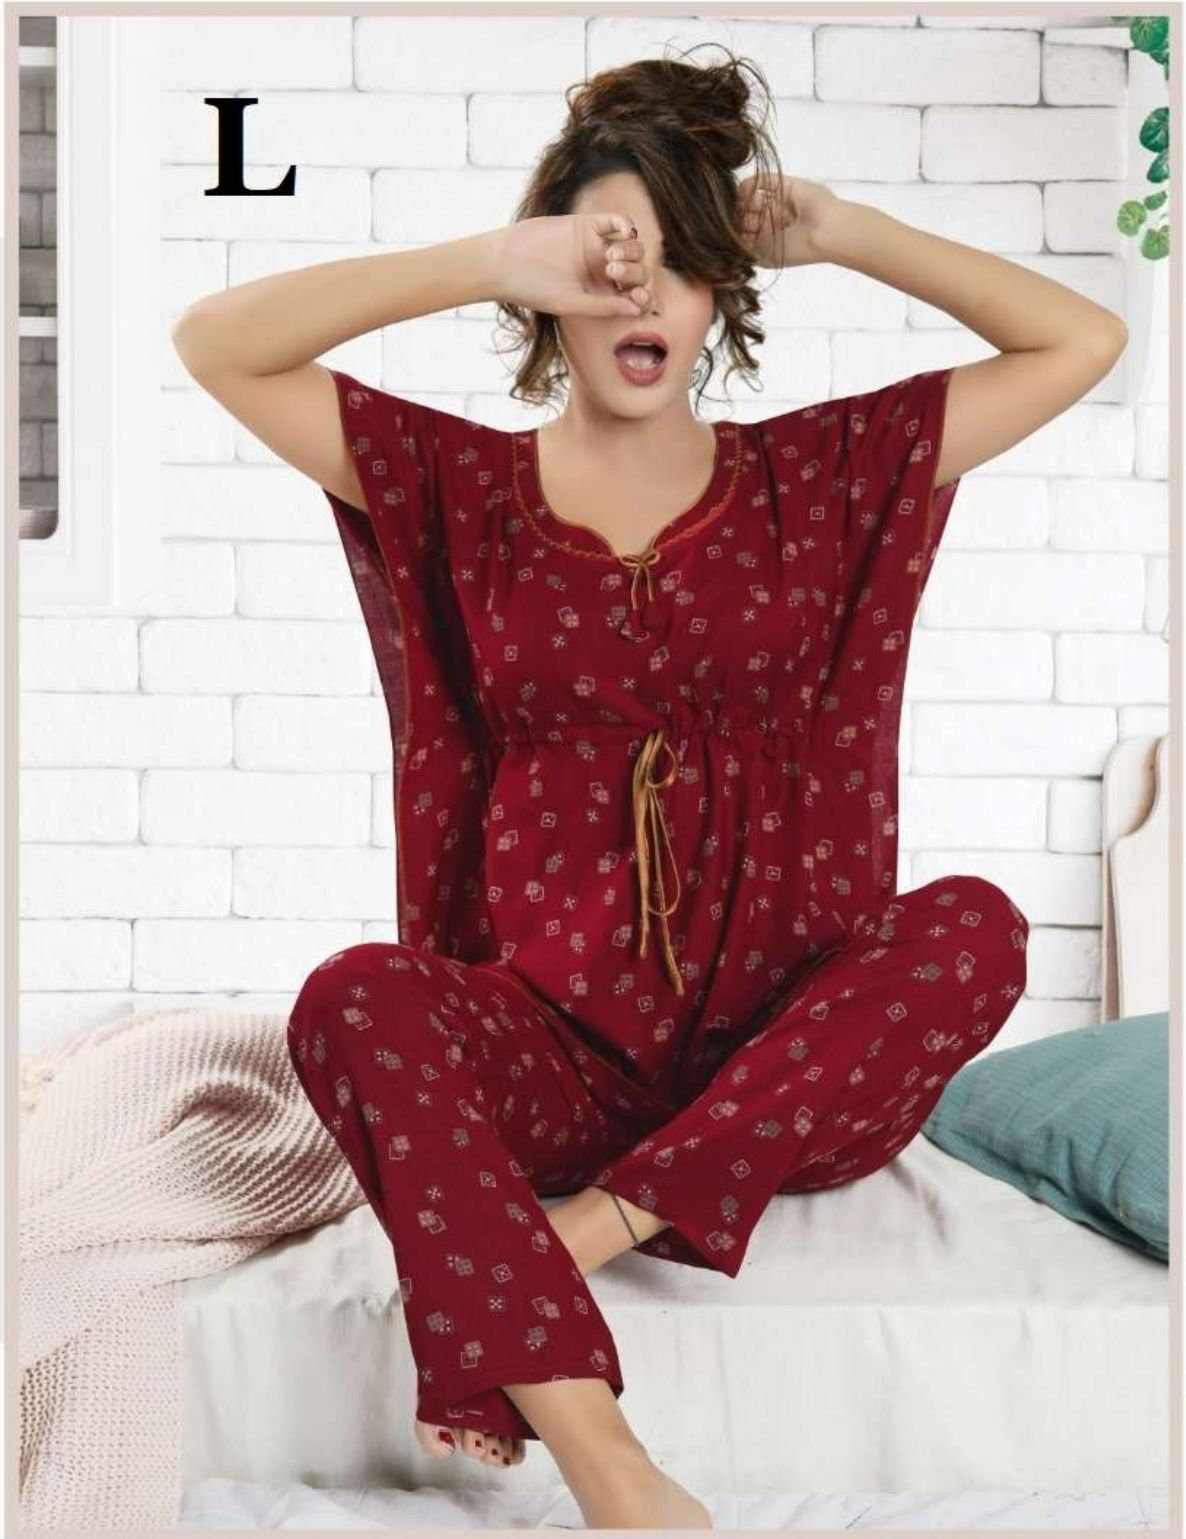

Premium Lounge Wear

L

ALPINE

PANCHO NS

D.No.12559 C