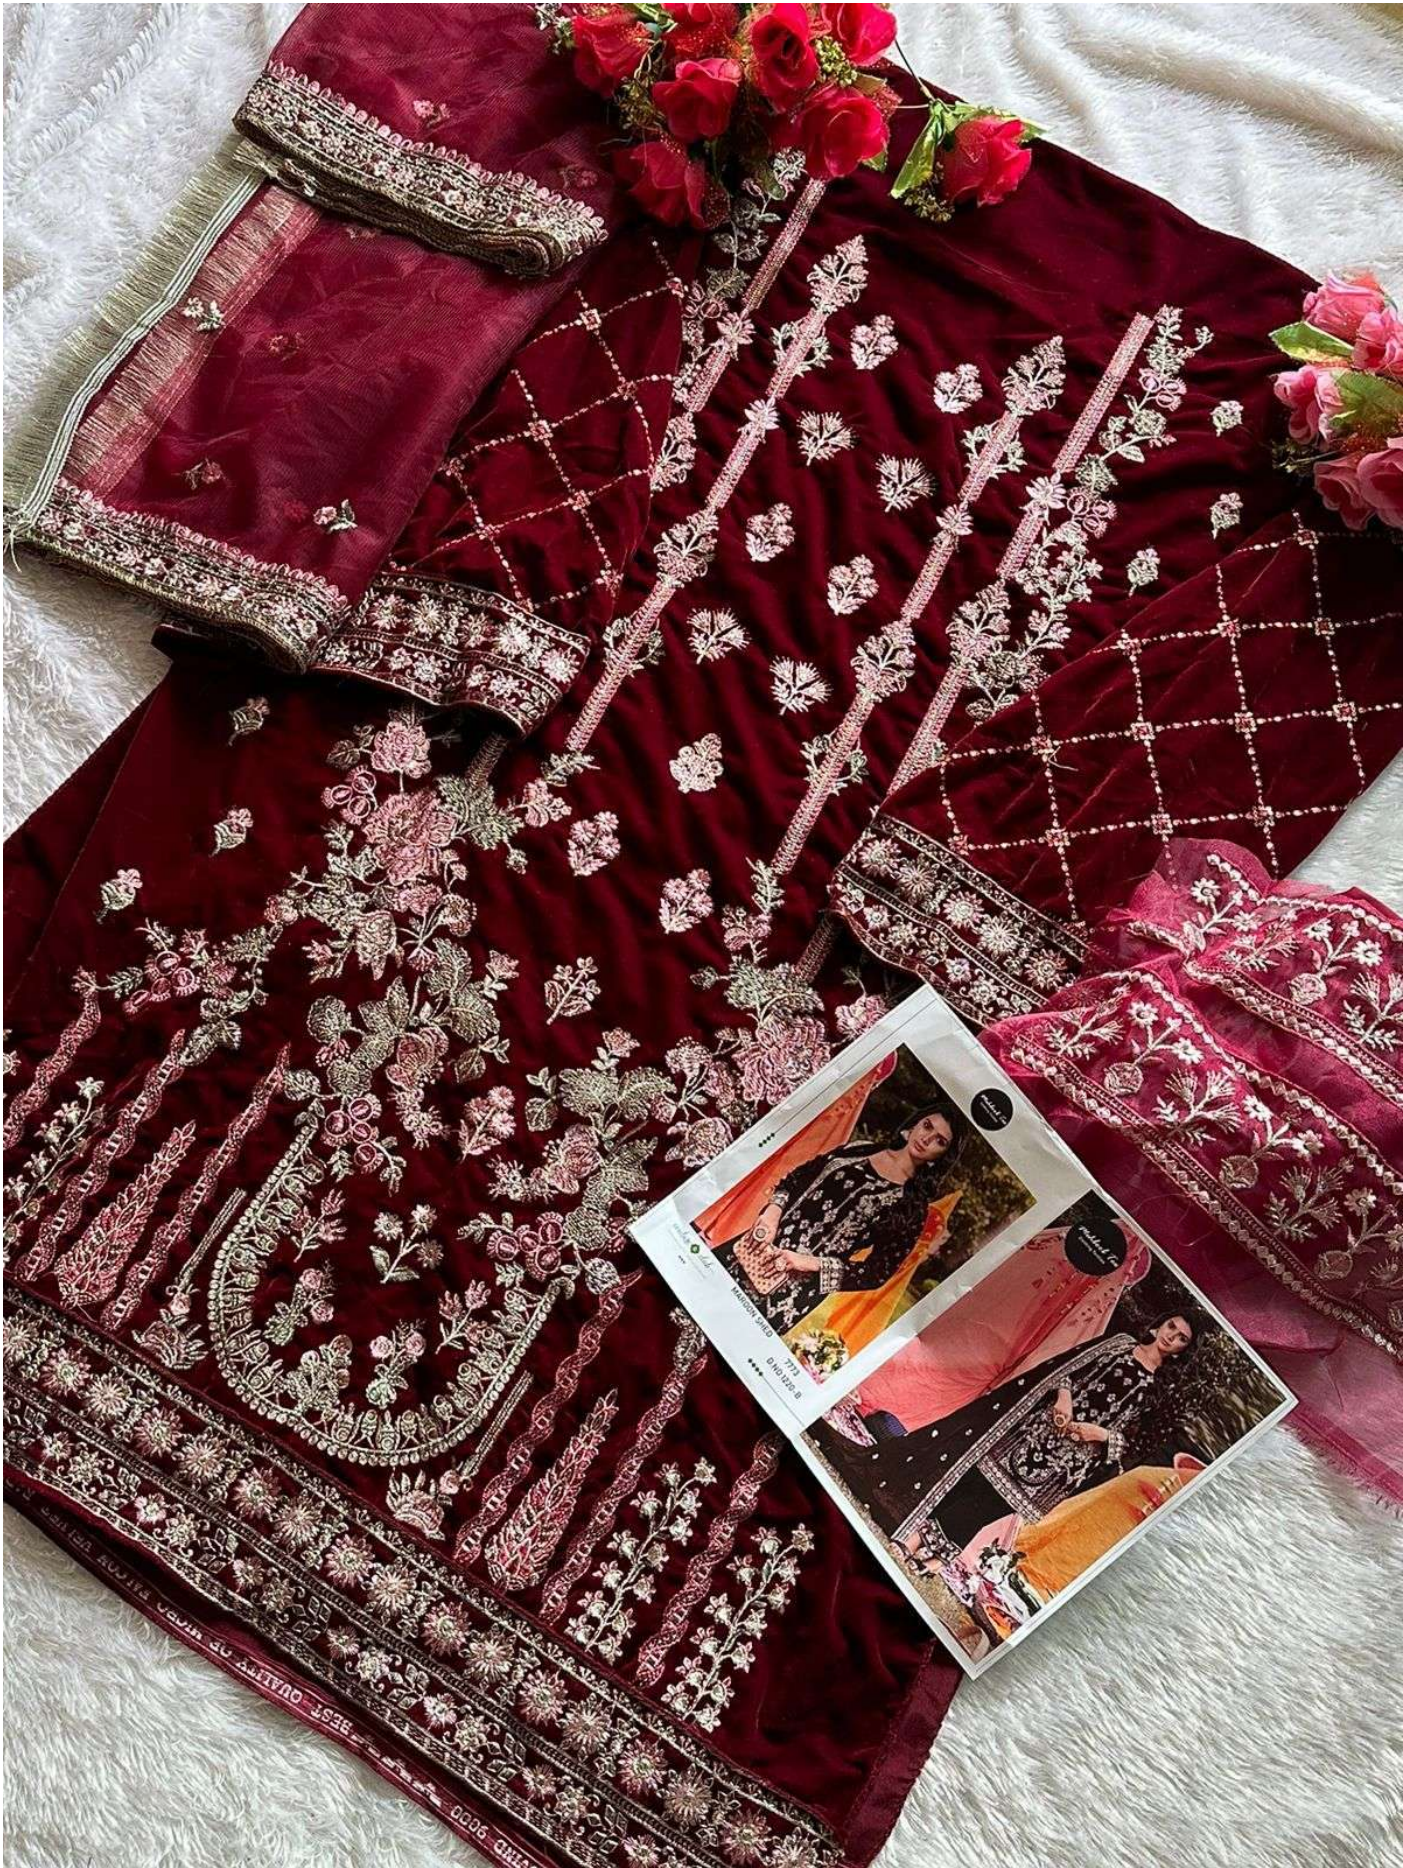

Mehlool Tex
Clothing Textiles

couture & club
Style is an extension of your mind and your personality.

BLEAK SHED

7773

D.NO.1220-A

Mehlool Tex
Clothing Textiles

Mehboob Tex
Clothing Textiles

couture & club
Style is an extension of your mind and your personality.

MAROON SHED

7773

D.NO.1220-B

Mehboob Tex
Clothing Textiles

Mehlool Tex
Clothing Textiles

couture & club
Style is an extension of your mind and your personality.

WINE SHED

7773

D.NO.1220-C

Mehlool Tex
Clothing Textiles

couture & club
Style is a reflection of your attitude and your personality.
◆◆◆

7773
D.NO.1220-A

7773
D.NO.1220-B

7773
D.NO.1220-C