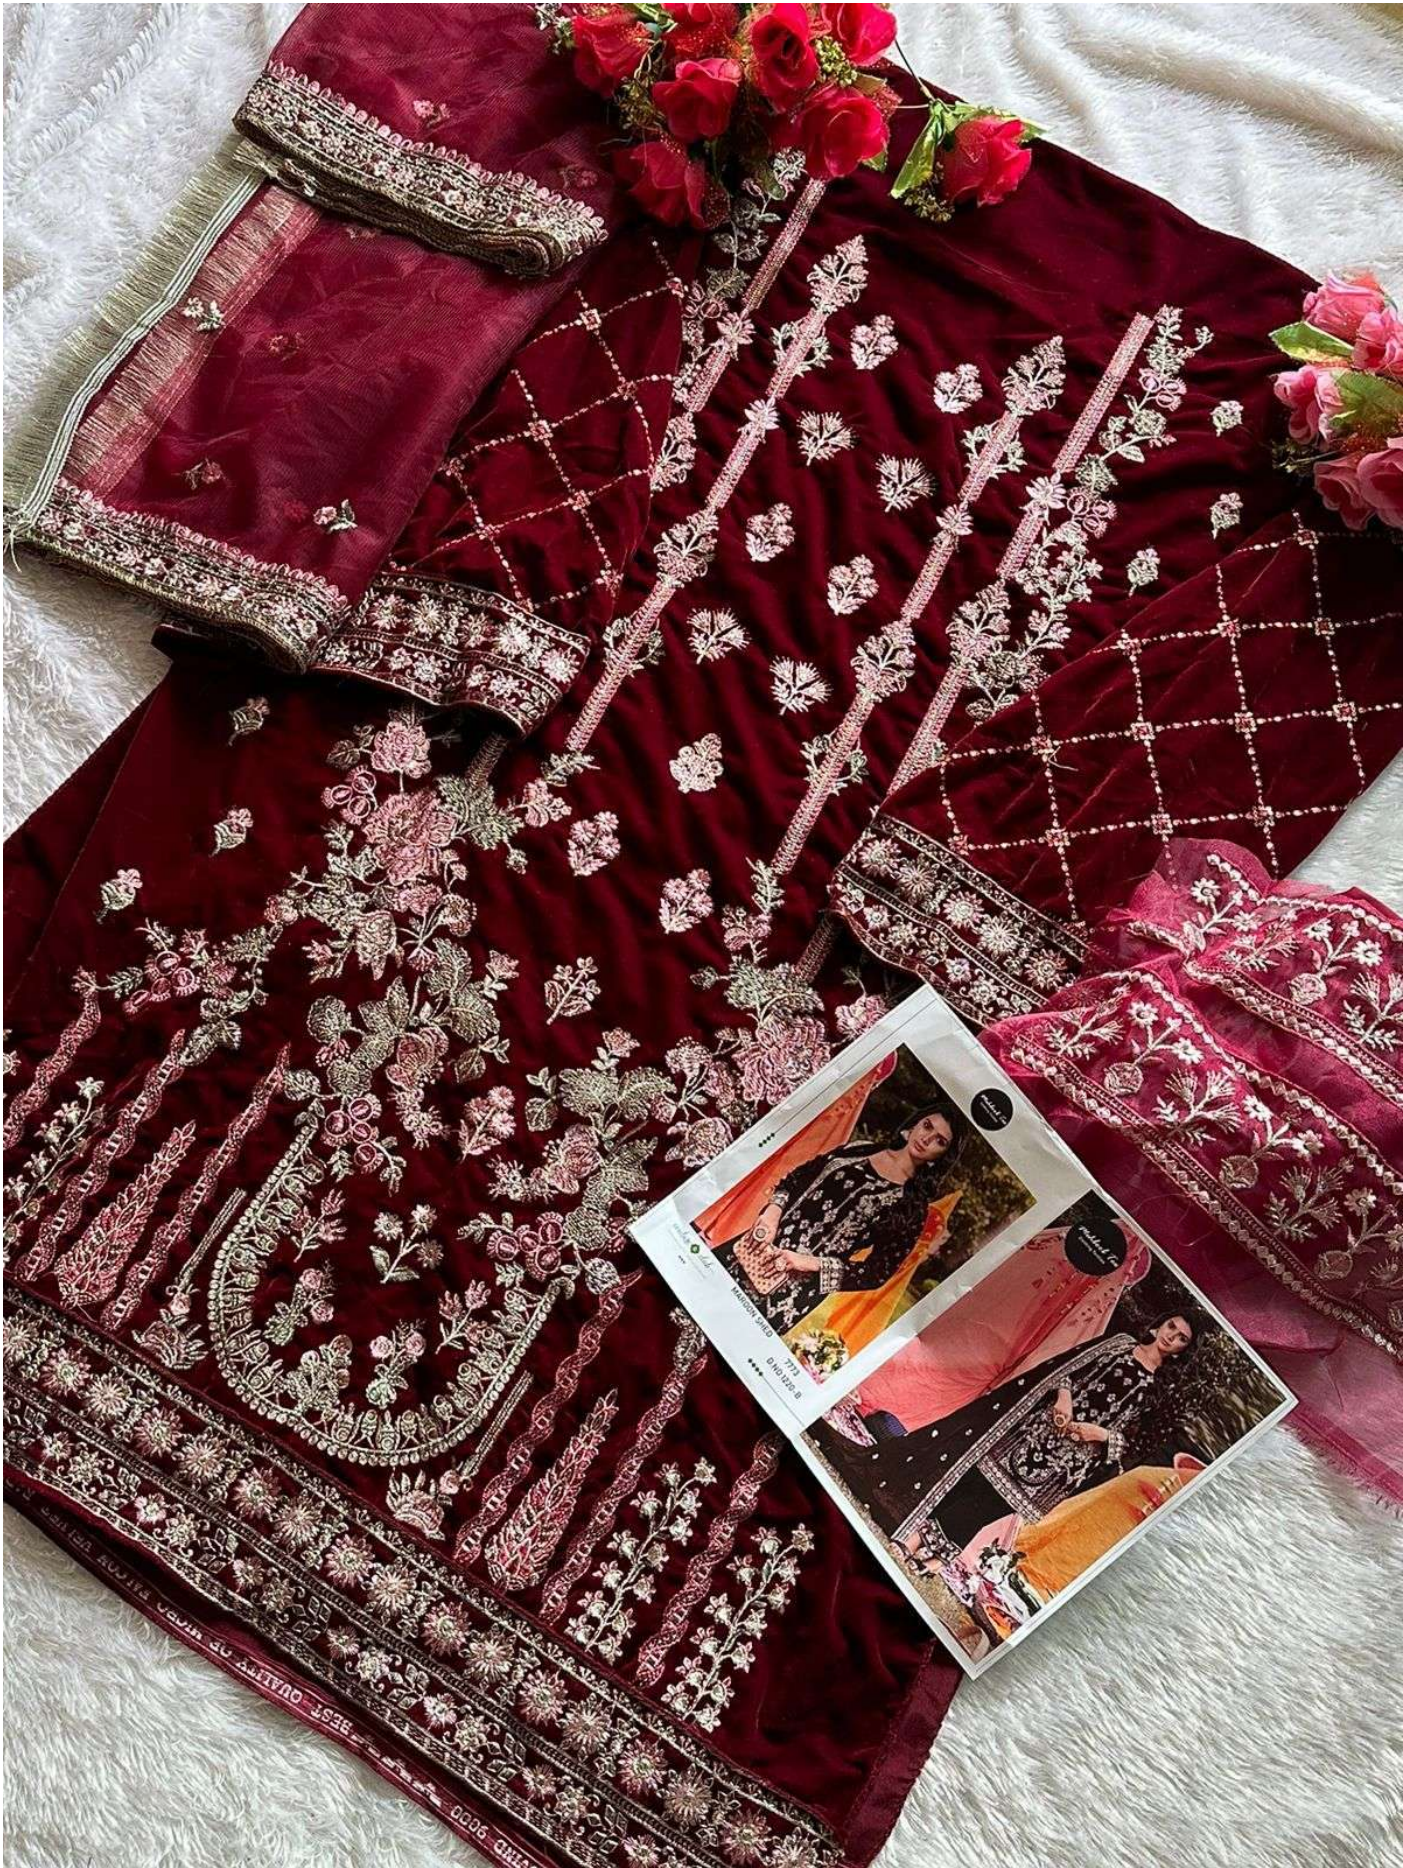

Mehlool Tex  
Clothing Textiles

couture & club  
Style is an extension of your mind and your personality.

BLEAK SHED

7773

D.NO.1220-A

Mehlool Tex  
Clothing Textiles

Mehboob Tex  
Clothing Textiles

couture & club  
Style is an extension of your mind and your personality.

MAROON SHED

7773

D.NO.1220-B

Mehboob Tex  
Clothing Textiles

Mehlool Tex  
Clothing Textiles

couture & club  
Style is an extension of your mind and your personality.

WINE SHED

7773

D.NO.1220-C

Mehlool Tex  
Clothing Textiles

*couture & club*  
Style is a reflection of your attitude and your personality.  
◆◆◆

7773  
D.NO.1220-A

7773  
D.NO.1220-B

7773  
D.NO.1220-C