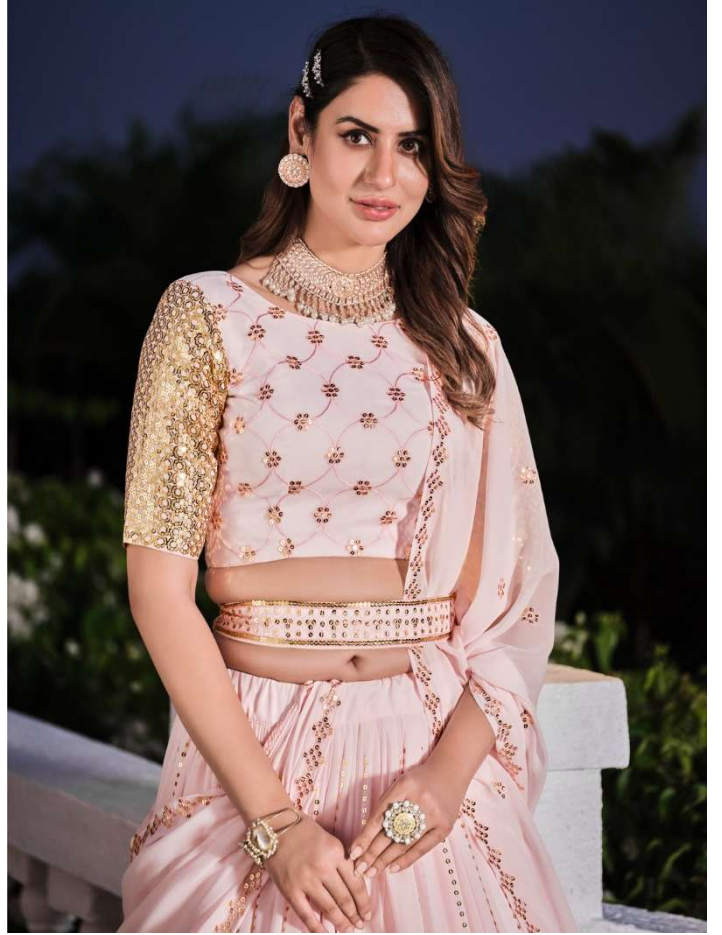

 bhkala
GIRLISH
VOL - 03

bhkala

CODE 161

THERE IS BEAUTY IN A WOMAN WHOSE CONFIDENCE
COMES FROM EXPERIENCES. A WOMAN WHO KNOWS SHE
CAN FALL, PICK HERSELF UP, AND MOVE ON.

BEAUTY

CODE 165

Swastika bhkala

CODE 166

bhkala

CODE 168

FLOWER CHIEF THE CLASSIC FEMININE FLORA IS THE FIRST OF THE RANGE...
BUT THE FLOWERS... EXCEEDED CLOTHING IS A REFINEMENT... AS ELEGANT PARTY
IS NOW MADE OUT FROM IT... BEING THEIR MORE SOPHISTICATED.

CODE 169

GIRLISH

VOL - 03

Design NO. (SKU)	Color	Lehenga Fabric	Choli Fabric	Dupatta Fabric	Size (Semi-Stitched)	Belt	Lehenga & Choli & Dupatta Work	Choli Length MTR (UN-STITCHED)	Lehenga Length MTR (SEMI STITCHED)	Dupatta Length MTR	Weight
161	Teal Blue	Georgette	Georgette	Georgette	UPTO 42 BUST AND WAIST	NA	Thread with Sequance Embroidered work	1 MTR	42 INCH	2.30 MTR	2 KG
162	Deep Pink	Georgette	Georgette	Georgette	UPTO 42 BUST AND WAIST	NA	Thread with Sequance Embroidered work	1 MTR	42 INCH	2.30 MTR	2 KG
163	Teal Green	Georgette	Georgette	Georgette	UPTO 42 BUST AND WAIST	Embroidered Belt	Thread with Sequance Embroidered work	1 MTR	42 INCH	2.30 MTR	2 KG
164	Black	Georgette	Georgette	Georgette	UPTO 42 BUST AND WAIST	Embroidered Belt	Thread with Sequance Embroidered work	1 MTR	42 INCH	2.30 MTR	2 KG
165	Pink	Georgette	Georgette	Georgette	UPTO 42 BUST AND WAIST	Embroidered Belt	Thread with Sequance Embroidered work	1 MTR	42 INCH	2.30 MTR	2 KG
166	Purple	Georgette	Georgette	Georgette	UPTO 42 BUST AND WAIST	NA	Thread with Sequance Embroidered work	1 MTR	42 INCH	2.30 MTR	2 KG
167	Navy Blue	Georgette	Georgette	Georgette	UPTO 42 BUST AND WAIST	NA	Thread with Sequance Embroidered work	1 MTR	42 INCH	2.30 MTR	2 KG
168	Maroon	Georgette	Georgette	Georgette	UPTO 42 BUST AND WAIST	Embroidered Belt	Thread with Sequance Embroidered work	1 MTR	42 INCH	2.30 MTR	2 KG
169	Sky	Georgette	Georgette	Georgette	UPTO 42 BUST AND WAIST	Embroidered Belt	Thread with Sequance Embroidered work	1 MTR	42 INCH	2.30 MTR	2 KG