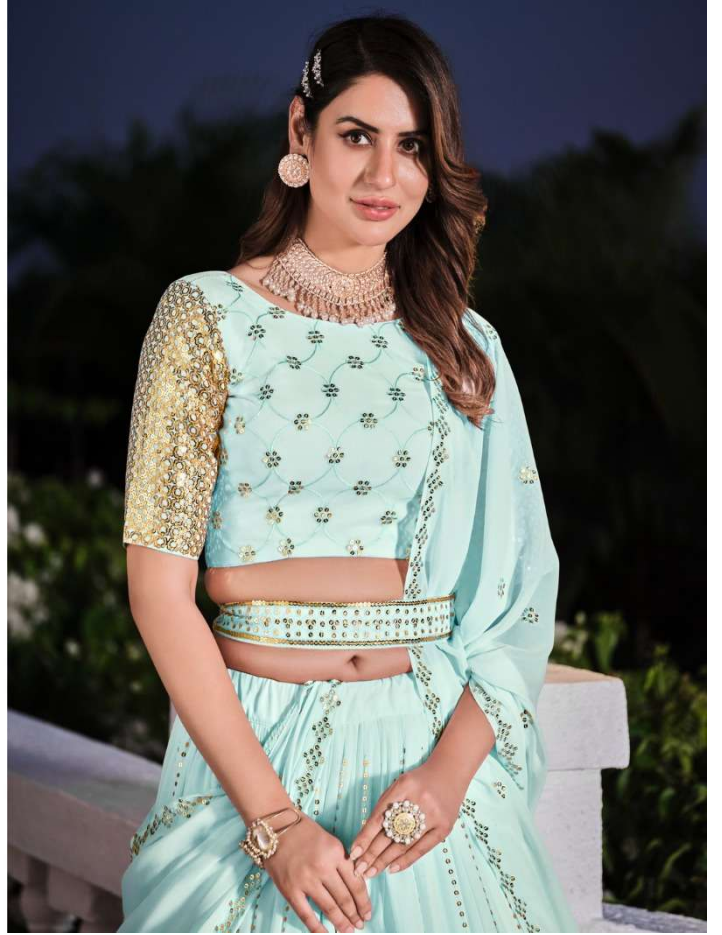

bhkala

CODE 168

FLOWER CHIEF THE CLASSIC FEMININE FLORA IS THE FIRST OF THE RANGE...  
BUT THE FLOWERS... EXCEEDED CLOTHING IS A REFINEMENT... AS ELEGANT PARTY  
IS NOW MADE OUT FROM IT... BEING THEIR MORE SOPHISTICATED.

# GIRLISH

VOL - 03

Design NO. (SKU)	Color	Lehenga Fabric	Choli Fabric	Dupatta Fabric	Size (Semi-Stitched)	Belt	Lehenga & Choli & Dupatta Work	Choli Length MTR (UN-STITCHED)	Lehenga Length MTR (SEMI STITCHED)	Dupatta Length MTR	Weight
161	Teal Blue	Georgette	Georgette	Georgette	UPTO 42 BUST AND WAIST	NA	Thread with Sequance Embroidered work	1 MTR	42 INCH	2.30 MTR	2 KG
162	Deep Pink	Georgette	Georgette	Georgette	UPTO 42 BUST AND WAIST	NA	Thread with Sequance Embroidered work	1 MTR	42 INCH	2.30 MTR	2 KG
163	Teal Green	Georgette	Georgette	Georgette	UPTO 42 BUST AND WAIST	Embroidered Belt	Thread with Sequance Embroidered work	1 MTR	42 INCH	2.30 MTR	2 KG
164	Black	Georgette	Georgette	Georgette	UPTO 42 BUST AND WAIST	Embroidered Belt	Thread with Sequance Embroidered work	1 MTR	42 INCH	2.30 MTR	2 KG
165	Pink	Georgette	Georgette	Georgette	UPTO 42 BUST AND WAIST	Embroidered Belt	Thread with Sequance Embroidered work	1 MTR	42 INCH	2.30 MTR	2 KG
166	Purple	Georgette	Georgette	Georgette	UPTO 42 BUST AND WAIST	NA	Thread with Sequance Embroidered work	1 MTR	42 INCH	2.30 MTR	2 KG
167	Navy Blue	Georgette	Georgette	Georgette	UPTO 42 BUST AND WAIST	NA	Thread with Sequance Embroidered work	1 MTR	42 INCH	2.30 MTR	2 KG
168	Maroon	Georgette	Georgette	Georgette	UPTO 42 BUST AND WAIST	Embroidered Belt	Thread with Sequance Embroidered work	1 MTR	42 INCH	2.30 MTR	2 KG
169	Sky	Georgette	Georgette	Georgette	UPTO 42 BUST AND WAIST	Embroidered Belt	Thread with Sequance Embroidered work	1 MTR	42 INCH	2.30 MTR	2 KG