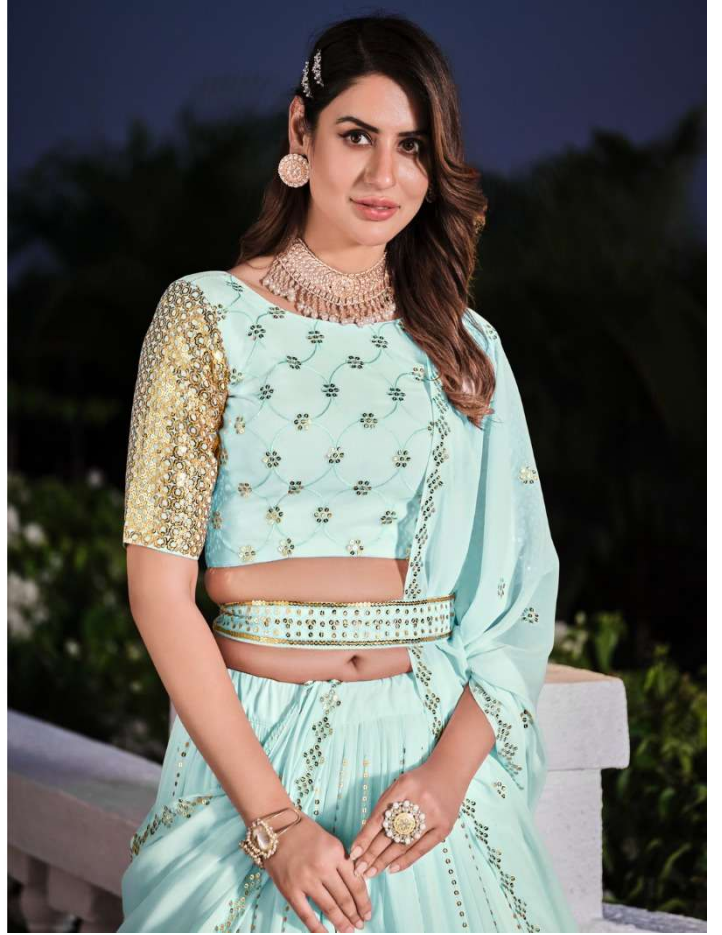

CODE 168

FLOWER CHIEF THE CLASSIC FEMININE FLORA IS THE FIRST OF THE RANGE...
BUT THE FLOWERS... EXCEEDED CLOTHING IS A REFINEMENT... AS ELEGANT PARTY
IS NOW MADE OUT FROM IT... BEING THEIR MORE SOPHISTICATED.

CODE 169

GIRLISH

VOL - 03

Design NO. (SKU)	Color	Lehenga Fabric	Choli Fabric	Dupatta Fabric	Size (Semi-Stitched)	Belt	Lehenga & Choli & Dupatta Work	Choli Length MTR (UN-STITCHED)	Lehenga Length MTR (SEMI STITCHED)	Dupatta Length MTR	Weight
161	Teal Blue	Georgette	Georgette	Georgette	UPTO 42 BUST AND WAIST	NA	Thread with Sequance Embroidered work	1 MTR	42 INCH	2.30 MTR	2 KG
162	Deep Pink	Georgette	Georgette	Georgette	UPTO 42 BUST AND WAIST	NA	Thread with Sequance Embroidered work	1 MTR	42 INCH	2.30 MTR	2 KG
163	Teal Green	Georgette	Georgette	Georgette	UPTO 42 BUST AND WAIST	Embroidered Belt	Thread with Sequance Embroidered work	1 MTR	42 INCH	2.30 MTR	2 KG
164	Black	Georgette	Georgette	Georgette	UPTO 42 BUST AND WAIST	Embroidered Belt	Thread with Sequance Embroidered work	1 MTR	42 INCH	2.30 MTR	2 KG
165	Pink	Georgette	Georgette	Georgette	UPTO 42 BUST AND WAIST	Embroidered Belt	Thread with Sequance Embroidered work	1 MTR	42 INCH	2.30 MTR	2 KG
166	Purple	Georgette	Georgette	Georgette	UPTO 42 BUST AND WAIST	NA	Thread with Sequance Embroidered work	1 MTR	42 INCH	2.30 MTR	2 KG
167	Navy Blue	Georgette	Georgette	Georgette	UPTO 42 BUST AND WAIST	NA	Thread with Sequance Embroidered work	1 MTR	42 INCH	2.30 MTR	2 KG
168	Maroon	Georgette	Georgette	Georgette	UPTO 42 BUST AND WAIST	Embroidered Belt	Thread with Sequance Embroidered work	1 MTR	42 INCH	2.30 MTR	2 KG
169	Sky	Georgette	Georgette	Georgette	UPTO 42 BUST AND WAIST	Embroidered Belt	Thread with Sequance Embroidered work	1 MTR	42 INCH	2.30 MTR	2 KG