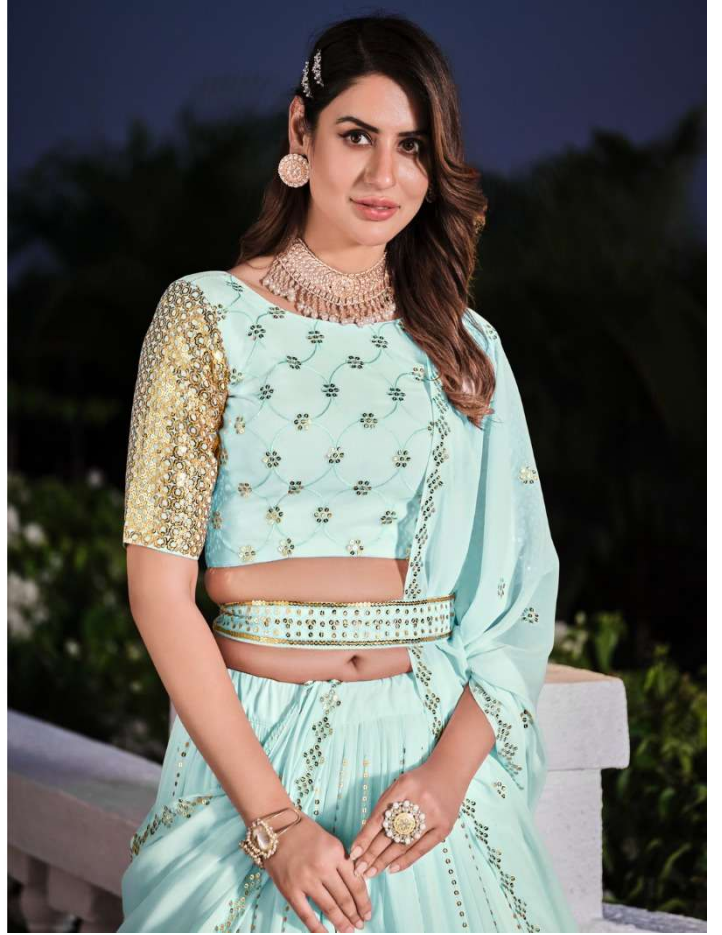

bhkala

CODE 168

FLOWER CHIEF THE CLASSIC FEMININE FLORA IS THE FIRST OF THE RANGE...
BUT THE FLOWERS... EXCEEDED CLOTHING IS A REFINEMENT... AS ELEGANT PARTY
IS NOW MADE OUT FROM IT... BEING THEIR MORE SOPHISTICATED.

CODE 169

GIRLISH

VOL - 03

Design NO. (SKU)	Color	Lehenga Fabric	Choli Fabric	Dupatta Fabric	Size (Semi-Stitched)	Belt	Lehenga & Choli & Dupatta Work	Choli Length MTR (UN-STITCHED)	Lehenga Length MTR (SEMI STITCHED)	Dupatta Length MTR	Weight
161	Teal Blue	Georgette	Georgette	Georgette	UPTO 42 BUST AND WAIST	NA	Thread with Sequance Embroidered work	1 MTR	42 INCH	2.30 MTR	2 KG
162	Deep Pink	Georgette	Georgette	Georgette	UPTO 42 BUST AND WAIST	NA	Thread with Sequance Embroidered work	1 MTR	42 INCH	2.30 MTR	2 KG
163	Teal Green	Georgette	Georgette	Georgette	UPTO 42 BUST AND WAIST	Embroidered Belt	Thread with Sequance Embroidered work	1 MTR	42 INCH	2.30 MTR	2 KG
164	Black	Georgette	Georgette	Georgette	UPTO 42 BUST AND WAIST	Embroidered Belt	Thread with Sequance Embroidered work	1 MTR	42 INCH	2.30 MTR	2 KG
165	Pink	Georgette	Georgette	Georgette	UPTO 42 BUST AND WAIST	Embroidered Belt	Thread with Sequance Embroidered work	1 MTR	42 INCH	2.30 MTR	2 KG
166	Purple	Georgette	Georgette	Georgette	UPTO 42 BUST AND WAIST	NA	Thread with Sequance Embroidered work	1 MTR	42 INCH	2.30 MTR	2 KG
167	Navy Blue	Georgette	Georgette	Georgette	UPTO 42 BUST AND WAIST	NA	Thread with Sequance Embroidered work	1 MTR	42 INCH	2.30 MTR	2 KG
168	Maroon	Georgette	Georgette	Georgette	UPTO 42 BUST AND WAIST	Embroidered Belt	Thread with Sequance Embroidered work	1 MTR	42 INCH	2.30 MTR	2 KG
169	Sky	Georgette	Georgette	Georgette	UPTO 42 BUST AND WAIST	Embroidered Belt	Thread with Sequance Embroidered work	1 MTR	42 INCH	2.30 MTR	2 KG