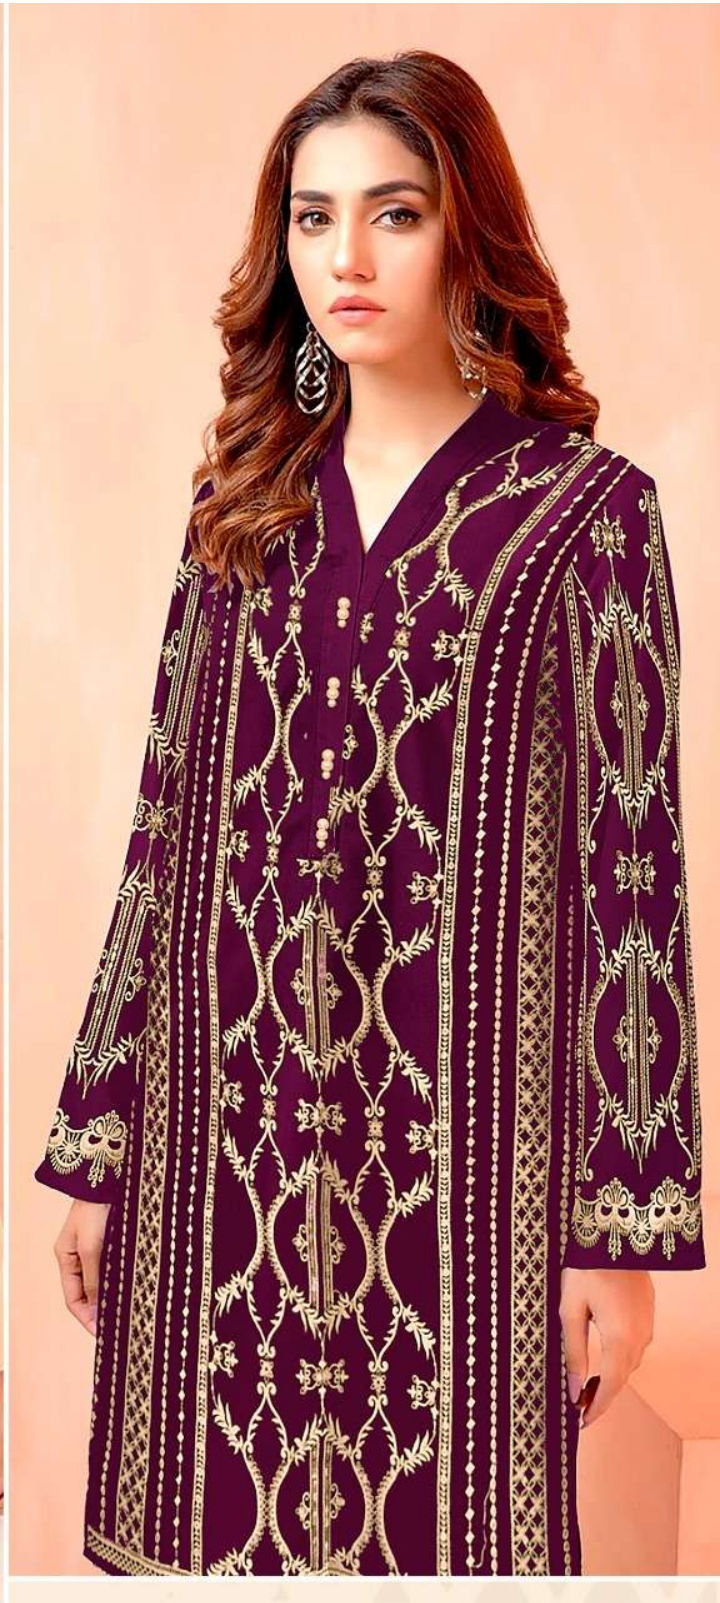

ZARQASH
A BRAND BY KOTYNE

165
A/B/C

ZARQASH

SIZE
XL-XXL

ZARQASH[®]
A BRAND BY **KINARA**

Z-165-A

TOP
HEAVY GEORGETTE
FABRICS

INNER
HEVY
FABRICS

BOTTOM
COTTON
STRETCHABLE FABRICS

DUPATTA
COTTON LILIN DESIGNER
DUPATTA

SIZE
XL-XXL

ZARQASH[®]
A BRAND BY **KINARA**

Z-165-B

TOP
HEAVY GEORGETTE
FABRICS

INNER
HEVY
FABRICS

BOTTOM
COTTON
STRETCHABLE FABRICS

DUPATTA
COTTON LILIN DESIGNER
DUPATTA

SIZE
XL-XXL

ZARQASH[®]
A BRAND BY **KHAYRA**

Z-165-C

TOP
HEAVY GEORGETTE
FABRICS

INNER
HEVY
FABRICS

BOTTOM
COTTON
STRETCHABLE FABRICS

DUPATTA
COTTON LILIN DESIGNER
DUPATTA