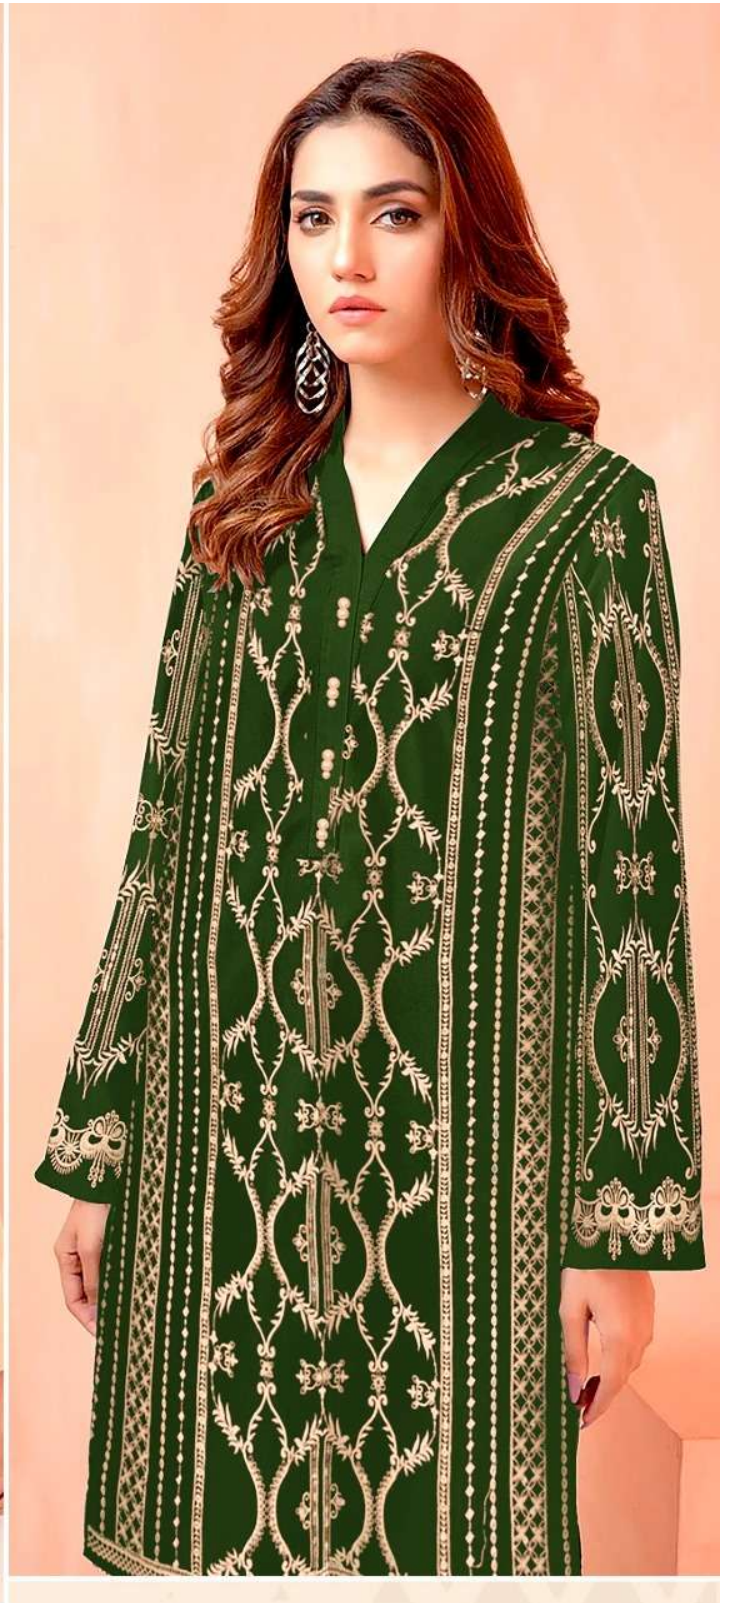

ZARQASH[®]
A BRAND BY KOTYINC

165
A/B/C

SIZE
XL-XXL

ZARQASH[®]
A BRAND BY **KINARA**

Z-165-A

TOP
HEAVY GEORGETTE
FABRICS

INNER
HEVY
FABRICS

BOTTOM
COTTON
STRETCHABLE FABRICS

DUPATTA
COTTON LILIN DESIGNER
DUPATTA

SIZE
XL-XXL

ZARQASH[®]
A BRAND BY **KINARA**

Z-165-B

TOP
HEAVY GEORGETTE
FABRICS

INNER
HEVY
FABRICS

BOTTOM
COTTON
STRETCHABLE FABRICS

DUPATTA
COTTON LILIN DESIGNER
DUPATTA

SIZE
XL-XXL

ZARQASH[®]
A BRAND BY **KHAYRA**

Z-165-C

TOP
HEAVY GEORGETTE
FABRICS

INNER
HEVY
FABRICS

BOTTOM
COTTON
STRETCHABLE FABRICS

DUPATTA
COTTON LILIN DESIGNER
DUPATTA

ZARQASH[®]
A BRAND BY KOTYINC