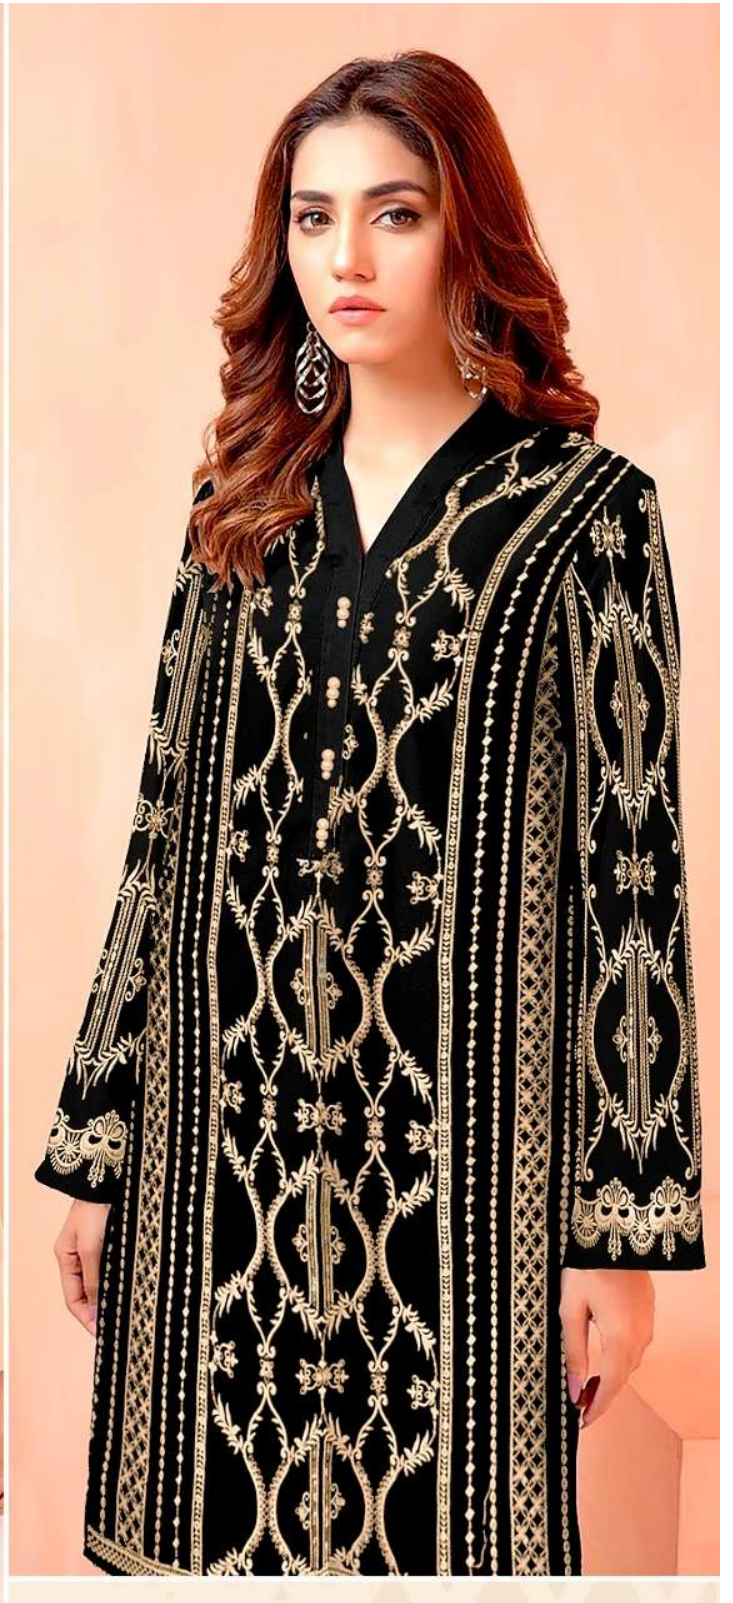

ZARQASH[®]
A BRAND BY KOTYINC

165
A/B/C

SIZE
XL-XXL

ZARQASH[®]
A BRAND BY **KINARA**

Z-165-A

TOP
HEAVY GEORGETTE
FABRICS

INNER
HEVY
FABRICS

BOTTOM
COTTON
STRETCHABLE FABRICS

DUPATTA
COTTON LILIN DESIGNER
DUPATTA

SIZE
XL-XXL

ZARQASH[®]
A BRAND BY **KINARA**

Z-165-B

TOP
HEAVY GEORGETTE
FABRICS

INNER
HEVY
FABRICS

BOTTOM
COTTON
STRETCHABLE FABRICS

DUPATTA
COTTON LILIN DESIGNER
DUPATTA