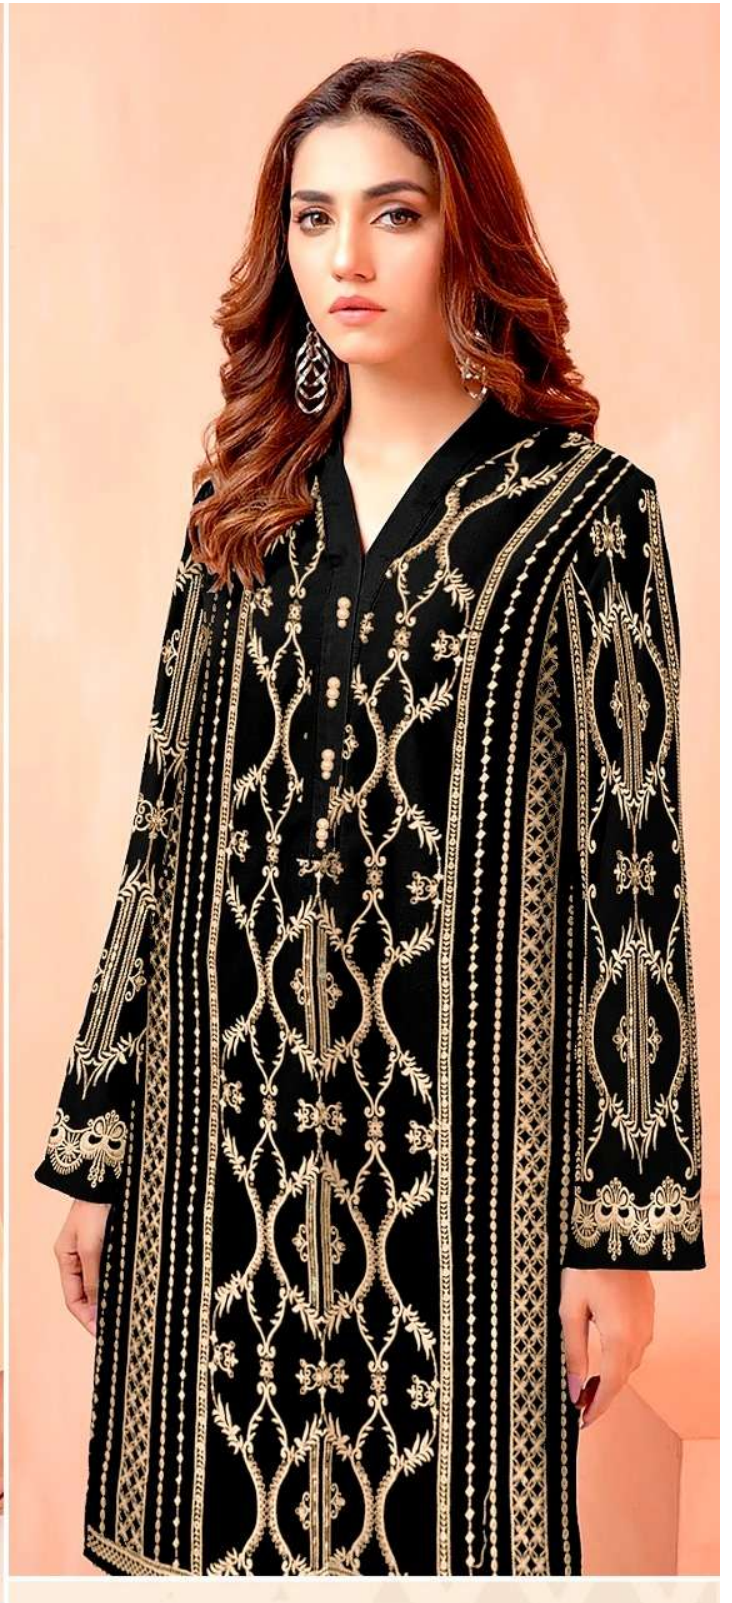

ZARQASH
A BRAND BY KOTYNE

165
A/B/C

ZARQASH

SIZE
XL-XXL

ZARQASH[®]
A BRAND BY **KINARA**

Z-165-A

TOP
HEAVY GEORGETTE
FABRICS

INNER
HEVY
FABRICS

BOTTOM
COTTON
STRETCHABLE FABRICS

DUPATTA
COTTON LILIN DESIGNER
DUPATTA

SIZE
XL-XXL

ZARQASH[®]
A BRAND BY **KINARA**

Z-165-B

TOP
HEAVY GEORGETTE
FABRICS

INNER
HEVY
FABRICS

BOTTOM
COTTON
STRETCHABLE FABRICS

DUPATTA
COTTON LILIN DESIGNER
DUPATTA

SIZE
XL-XXL

ZARQASH[®]
A BRAND BY **KHAYRA**

Z-165-C

TOP
HEAVY GEORGETTE
FABRICS

INNER
HEVY
FABRICS

BOTTOM
COTTON
STRETCHABLE FABRICS

DUPATTA
COTTON LILIN DESIGNER
DUPATTA