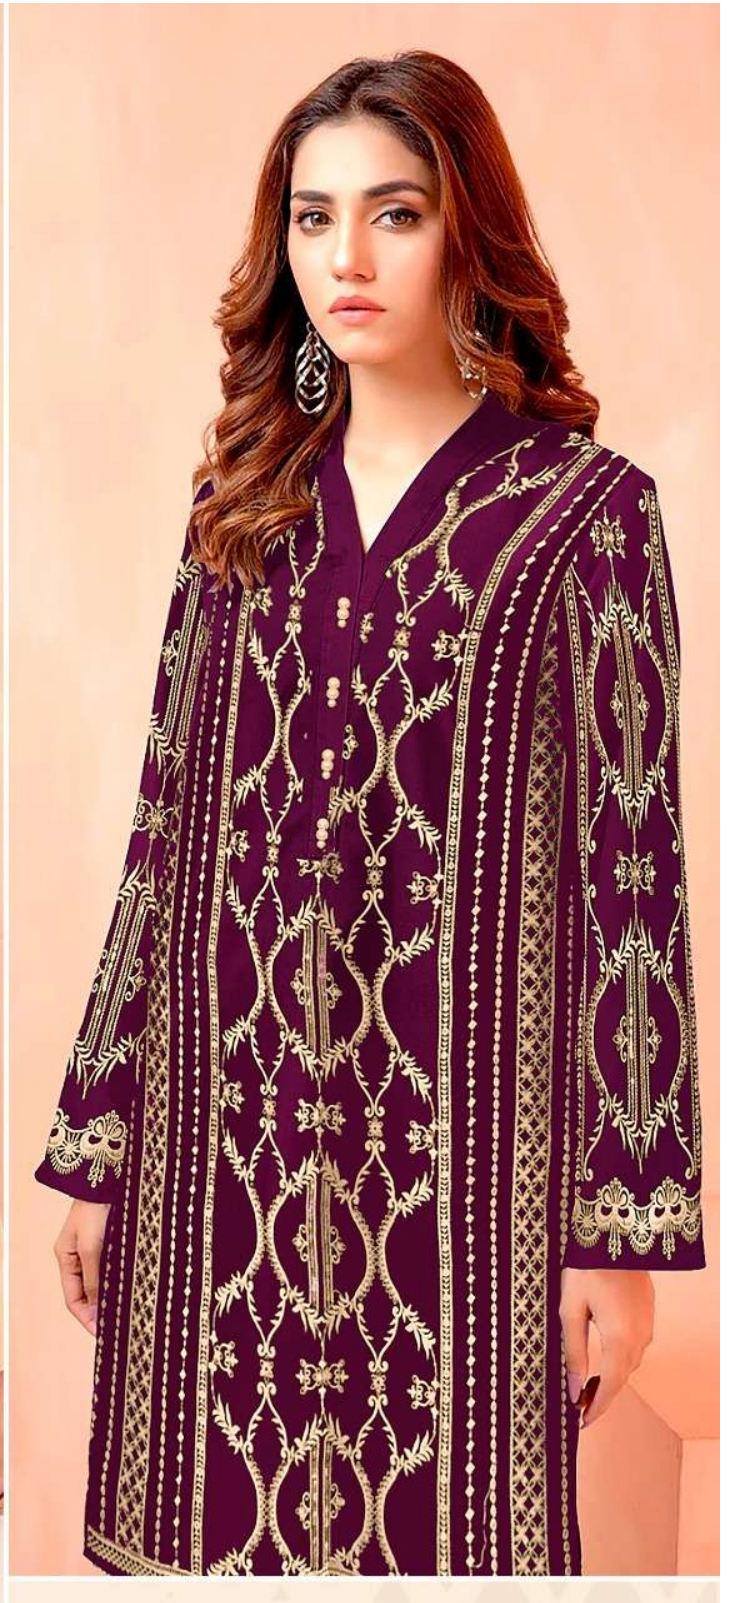

ZARQASH[®]
A BRAND BY KOTYINC

165
A/B/C

SIZE
XL-XXL

ZARQASH[®]
A BRAND BY **KINARA**

Z-165-A

TOP
HEAVY GEORGETTE
FABRICS

INNER
HEVY
FABRICS

BOTTOM
COTTON
STRETCHABLE FABRICS

DUPATTA
COTTON LILIN DESIGNER
DUPATTA

SIZE
XL-XXL

ZARQASH[®]
A BRAND BY **KINARA**

Z-165-B

TOP
HEAVY GEORGETTE
FABRICS

INNER
HEVY
FABRICS

BOTTOM
COTTON
STRETCHABLE FABRICS

DUPATTA
COTTON LILIN DESIGNER
DUPATTA

SIZE
XL-XXL

ZARQASH[®]
A BRAND BY **KHAYRA**

Z-165-C

TOP
HEAVY GEORGETTE
FABRICS

INNER
HEVY
FABRICS

BOTTOM
COTTON
STRETCHABLE FABRICS

DUPATTA
COTTON LILIN DESIGNER
DUPATTA

ZARQASH[®]
A BRAND BY KOTYINC