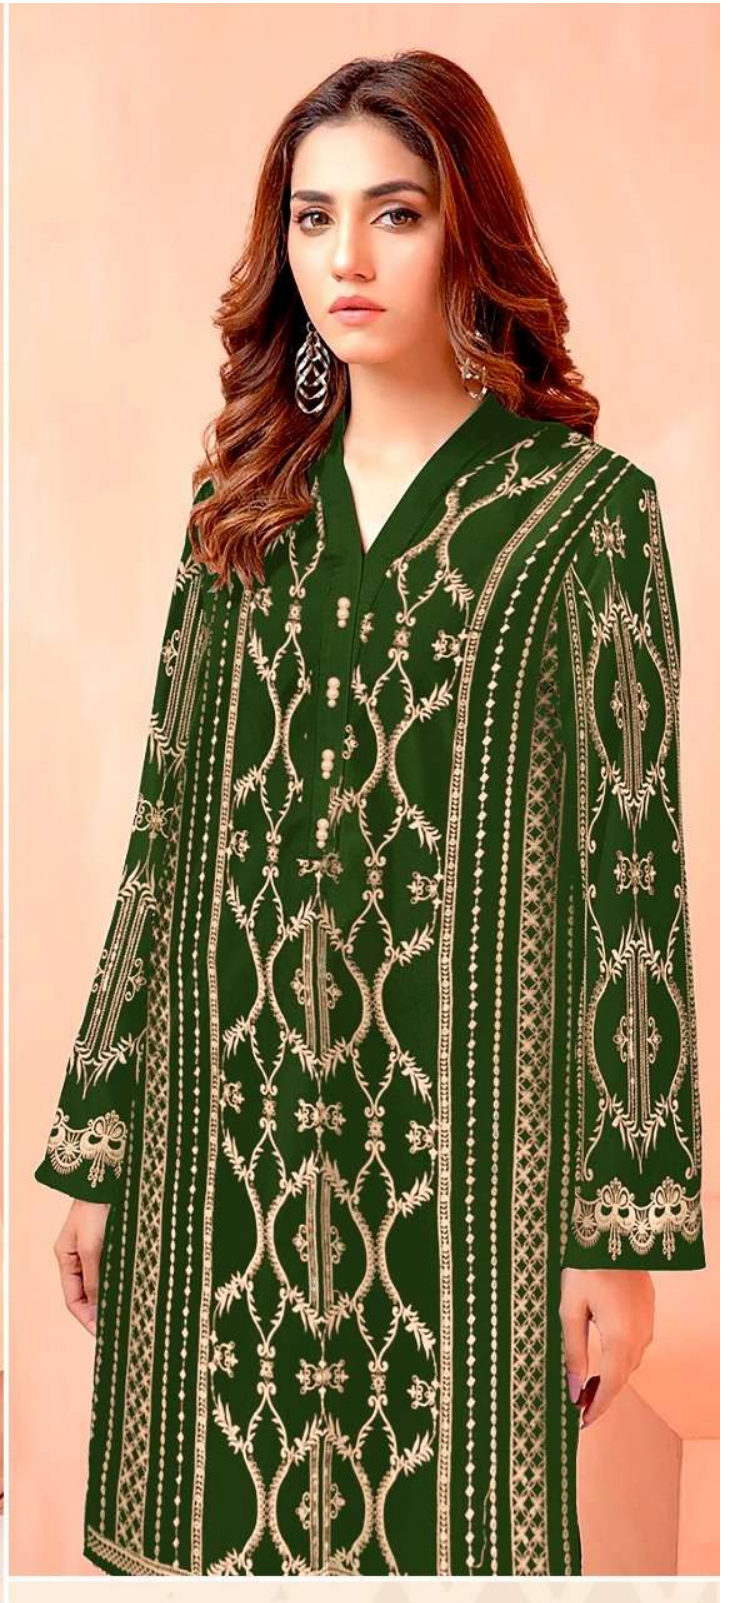

ZARQASH
A BRAND BY KOTYNE

165
A/B/C

ZARQASH

SIZE
XL-XXL

ZARQASH[®]
A BRAND BY **KINARA**

Z-165-A

TOP
HEAVY GEORGETTE
FABRICS

INNER
HEVY
FABRICS

BOTTOM
COTTON
STRETCHABLE FABRICS

DUPATTA
COTTON LILIN DESIGNER
DUPATTA

SIZE
XL-XXL

ZARQASH[®]
A BRAND BY **KINARA**

Z-165-B

TOP
HEAVY GEORGETTE
FABRICS

INNER
HEVY
FABRICS

BOTTOM
COTTON
STRETCHABLE FABRICS

DUPATTA
COTTON LILIN DESIGNER
DUPATTA

SIZE
XL-XXL

ZARQASH[®]
A BRAND BY **KHAYRA**

Z-165-C

TOP
HEAVY GEORGETTE
FABRICS

INNER
HEVY
FABRICS

BOTTOM
COTTON
STRETCHABLE FABRICS

DUPATTA
COTTON LILIN DESIGNER
DUPATTA