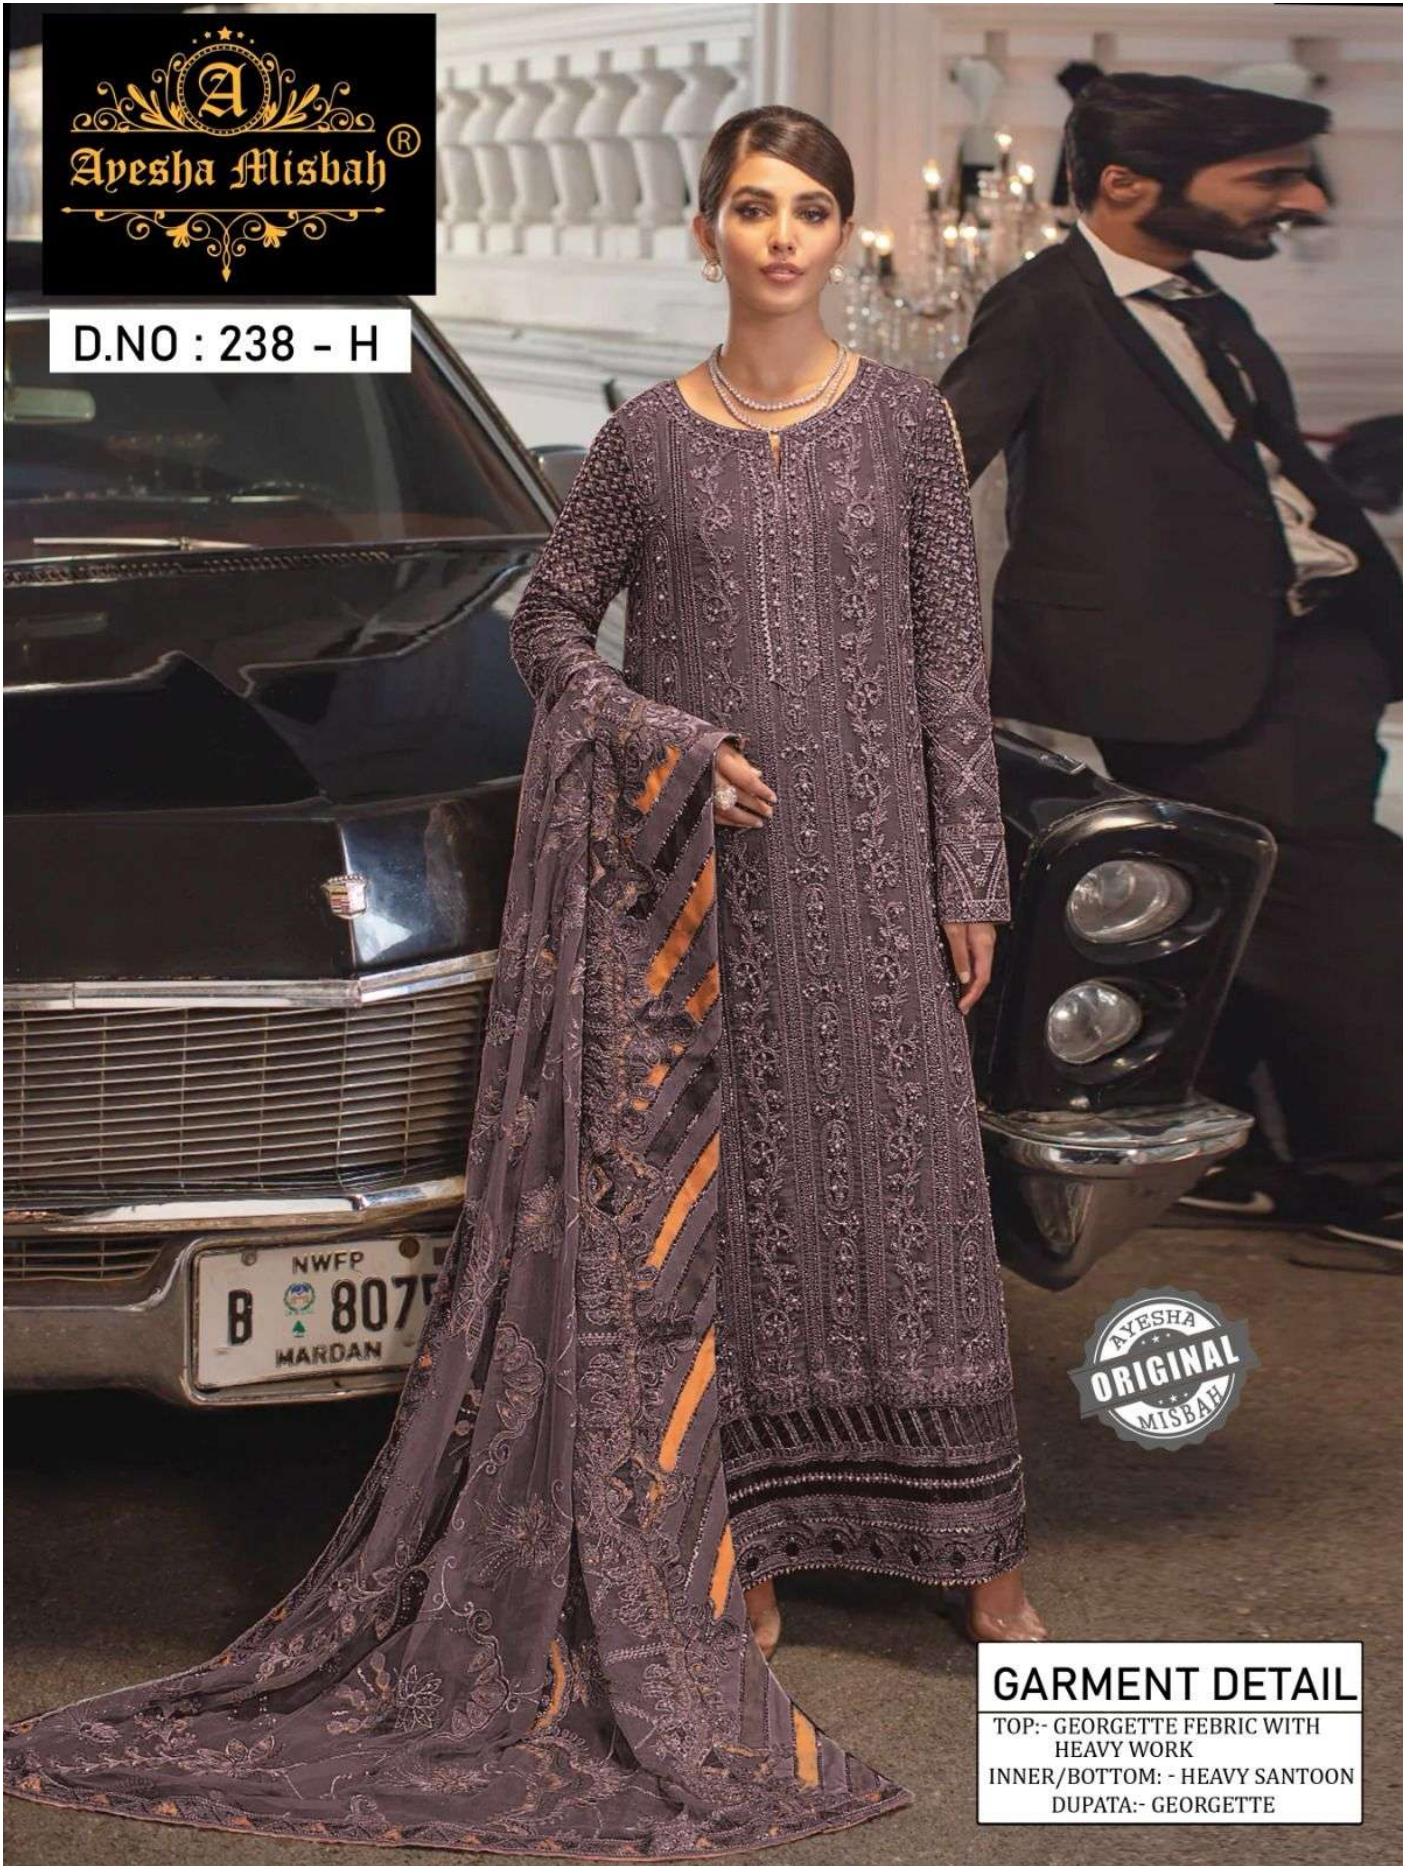

**A**  
**Ayesha Misbah**®

D.NO : 238 - L

AYESHA  
ORIGINAL  
MISBAH

**GARMENT DETAIL**

TOP:- GEORGETTE FEBRIC WITH  
HEAVY WORK  
INNER/BOTTOM:- HEAVY SANTOON  
DUPATA:- GEORGETTE

Ayesha Misbah®

D.NO : 238 - H

**GARMENT DETAIL**

TOP:- GEORGETTE FEBRIC WITH  
HEAVY WORK  
INNER/BOTTOM: - HEAVY SANTOON  
DUPATA:- GEORGETTE

D.NO : 238 - G

**GARMENT DETAIL**

TOP:- GEORGETTE FEBRIC WITH  
HEAVY WORK  
INNER/BOTTOM: - HEAVY SANTOON  
DUPATA:- GEORGETTE