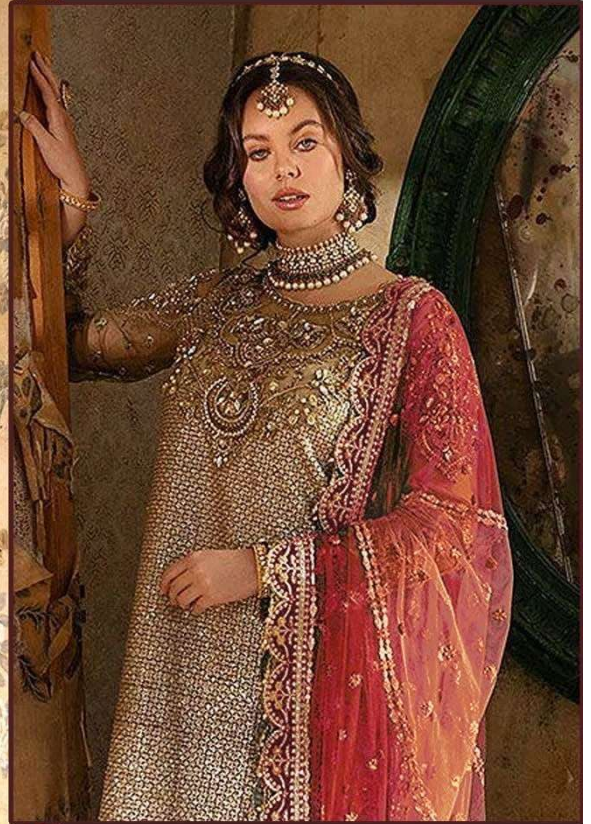

DES-3029 B

ZARQASH
A BRAND BY KUTAYYRA

Z-3029

-:TOP:-

**Fox Georgette Embroidery
With HandWork.**

-:BOTTAM:-

Santoon With Patch Work

-:INNER:-

Santoon

-:DUPATTA:-

Butterfly Net With Embroidery Work.

DES-3029 B

ZARQASH
A BRAND BY KUTAYRA

Z-3029

-:TOP:-

**Fox Georgette Embroidery
With HandWork.**