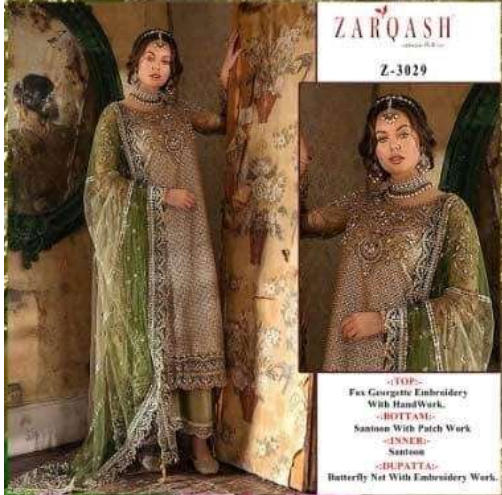

DES-3029 A

ZARQASH
Z-3029

-TOP:-
Fox Gargate Embroidery
With Hand Work.
-BOTTOM:-
Santoon With Patch Work.
-INNER:-
Santoon
-DUPATTA:-
Butterfly Net With Embroidery Work.