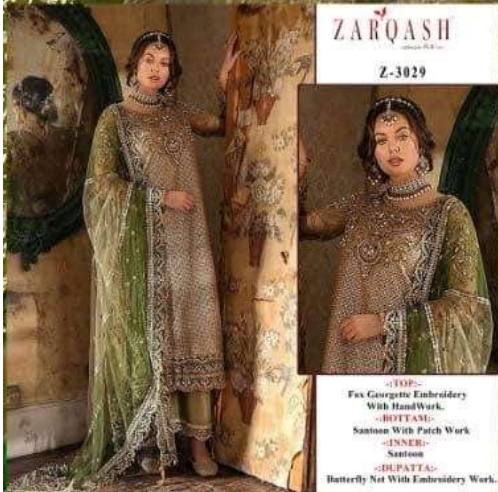

DES-3029 A

ZARQASH
Z-3029

-TOP-
Fox Gargate Embroidery
With Hand Work.
-BOTTOM-
Santoon With Patch Work.
-INNER-
Santoon.
-DUPATTA-
Butterfly Net With Embroidery Work.