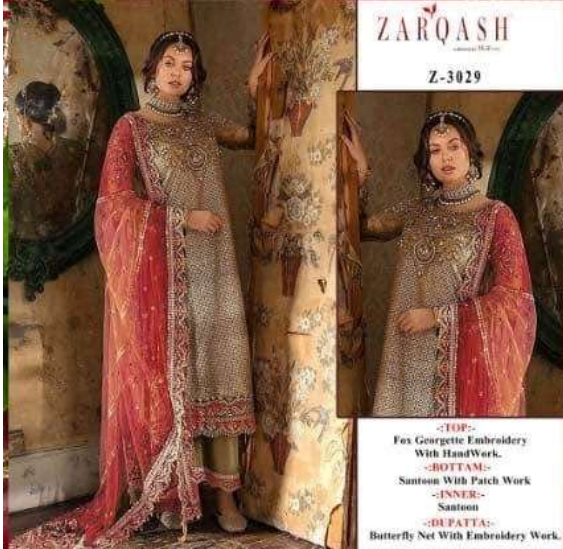

DES-3029 B

ZARQASH

Z-3029

-:TOP:-
Fox Georgian Embroidery
With Hand Work.
-:BOTTOM:-
Santoon With Patch Work
-:INNER:-
Santoon
-:DUPATTA:-
Butterfly Net With Embroidery Work.