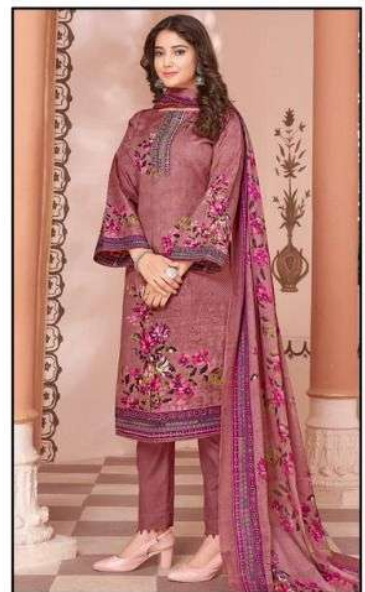

AK
AL KARAMTM
LAWN COLLECTION

JASMINE
WITH SWAROVASKI DIAMOND
VOL.03

3001

3002

3003

3004

AK
AL KARAM™
 LAWN COLLECTION

JASMINE
 WITH SWAROVASKI DIAMOND
 VOL.03

3005

3006

3007

3008

-:TOP:-

Pure Soft Cotton Digital Style Print
With Swarovski Diamond Work
(2/40 mtr Apx)

-:BOTTOM:-

Pure Soft Cotton Dyed
(2/00 mtr Apx)

-:DUPATTA:-

Cotton Print Dupatta
(2/00 mtr Apx)

JASMINE
WITH SWAROVASKI DIAMOND

Complimentary Copy Not For Sale

AK
AL KARAMTM
LAWN COLLECTION

JASMINE
WITH SWAROVASKI DIAMOND

AK
AL KARAM™
LAWN COLLECTION

AK
AL KARAMTM
LAWN COLLECTION