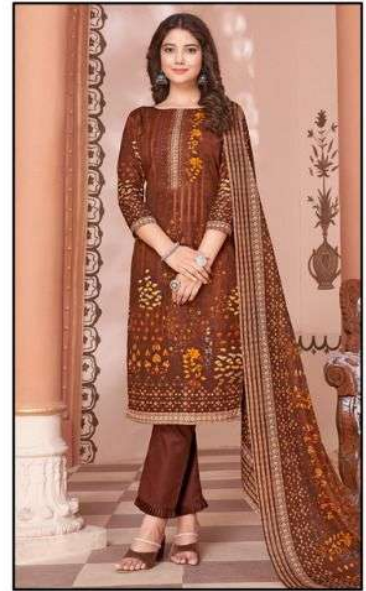

**AK**  
**AL KARAM**<sup>TM</sup>  
LAWN COLLECTION

**JASMINE**  
WITH SWAROVASKI DIAMOND  
VOL.03

3001

3002

3003

3004

**AK**  
**AL KARAM™**  
 LAWN COLLECTION

**JASMINE**  
 WITH SWAROVASKI DIAMOND  
 VOL.03

3005

3006

3007

3008

**-:TOP:-**

Pure Soft Cotton Digital Style Print  
With Swarovski Diamond Work  
( 2/40 mtr Apx )

**-:BOTTOM:-**

Pure Soft Cotton Dyed  
( 2/00 mtr Apx )

**-:DUPATTA:-**

Cotton Print Dupatta  
( 2/00 mtr Apx )

**JASMINE**  
WITH SWAROVASKI DIAMOND

\*Complimentary Copy Not For Sale\*

**AK**  
AL KARAM<sup>TM</sup>  
LAWN COLLECTION

**JASMINE**  
WITH SWAROVASKI DIAMOND