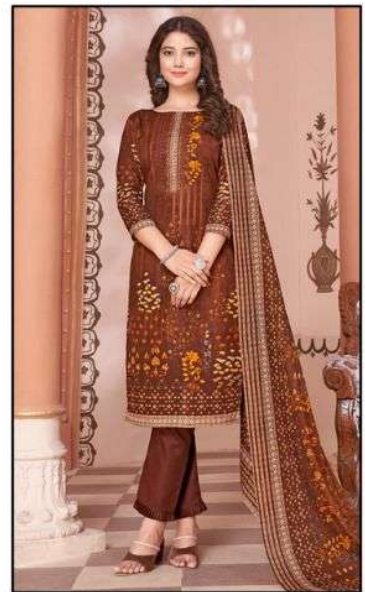

AK
AL KARAMTM
LAWN COLLECTION

JASMINE
WITH SWAROVASKI DIAMOND
VOL.03

3001

3002

3003

3004

AK
AL KARAM™
 LAWN COLLECTION

JASMINE
 WITH SWAROVASKI DIAMOND
 VOL.03

3005

3006

3007

3008

-:TOP:-

Pure Soft Cotton Digital Style Print
With Swarovski Diamond Work
(2/40 mtr Apx)

-:BOTTOM:-

Pure Soft Cotton Dyed
(2/00 mtr Apx)