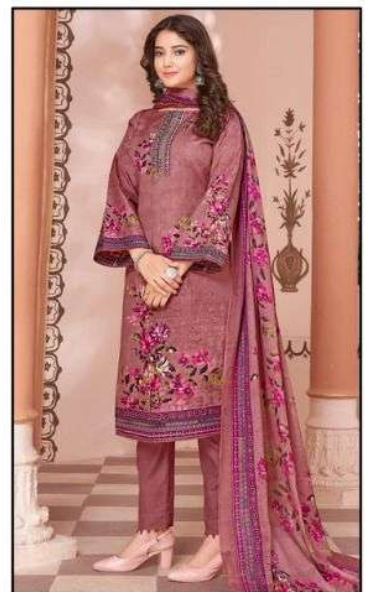

**AK**  
**AL KARAM**<sup>TM</sup>  
LAWN COLLECTION

**JASMINE**  
WITH SWAROVSKI DIAMOND  
VOL.03

3001

3002

3003

3004

**AK**  
**AL KARAM**<sup>TM</sup>  
 LAWN COLLECTION

**JASMINE**  
 WITH SWAROVASKI DIAMOND  
 VOL.03

3005

3006

3007

3008

**-:TOP:-**

Pure Soft Cotton Digital Style Print  
With Swarovski Diamond Work  
( 2/40 mtr Apx )

**-:BOTTOM:-**

Pure Soft Cotton Dyed  
( 2/00 mtr Apx )

**-:DUPATTA:-**

Cotton Print Dupatta  
( 2/00 mtr Apx )

**JASMINE**  
WITH SWAROVASKI DIAMOND

\*Complimentary Copy Not For Sale\*

**AK**  
AL KARAM<sup>TM</sup>  
LAWN COLLECTION

**JASMINE**  
WITH SWAROVASKI DIAMOND