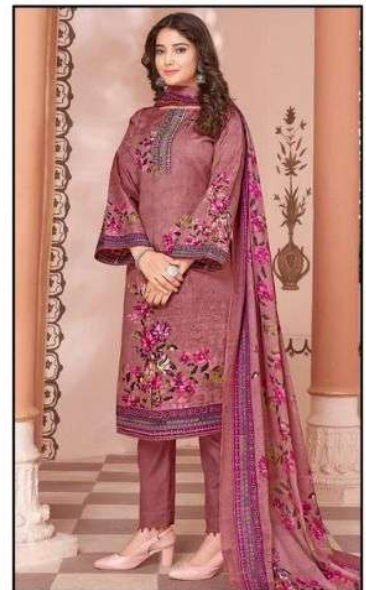

**AK**  
**AL KARAM**<sup>TM</sup>  
LAWN COLLECTION

**JASMINE**  
WITH SWAROVASKI DIAMOND  
VOL.03

3001

3002

3003

3004

**AK**  
**AL KARAM™**  
 LAWN COLLECTION

**JASMINE**  
 WITH SWAROVASKI DIAMOND  
 VOL.03

3005

3006

3007

3008

**-:TOP:-**

Pure Soft Cotton Digital Style Print  
With Swarovski Diamond Work  
( 2/40 mtr Apx )

**-:BOTTOM:-**

Pure Soft Cotton Dyed  
( 2/00 mtr Apx )

**-:DUPATTA:-**

Cotton Print Dupatta  
( 2/00 mtr Apx )

**JASMINE**  
WITH SWAROVASKI DIAMOND

\*Complimentary Copy Not For Sale\*

**AK**  
AL KARAM<sup>TM</sup>  
LAWN COLLECTION

**JASMINE**  
WITH SWAROVASKI DIAMOND