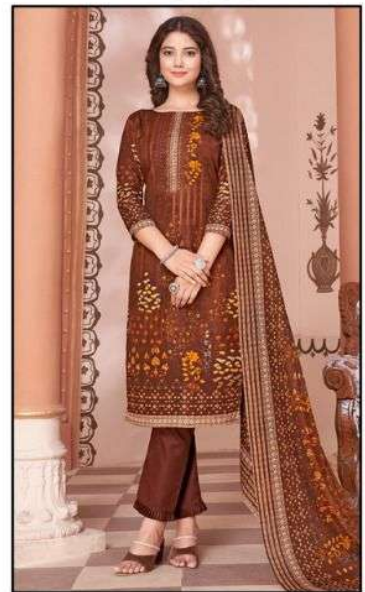

**AK**  
**AL KARAM**<sup>TM</sup>  
LAWN COLLECTION

**JASMINE**  
WITH SWAROVSKI DIAMOND  
VOL.03

3001

3002

3003

3004

**AK**  
**AL KARAM**<sup>TM</sup>  
 LAWN COLLECTION

**JASMINE**  
 WITH SWAROVASKI DIAMOND  
 VOL.03

3005

3006

3007

3008

**-:TOP:-**

Pure Soft Cotton Digital Style Print  
With Swarovski Diamond Work  
( 2/40 mtr Apx )

**-:BOTTOM:-**

Pure Soft Cotton Dyed  
( 2/00 mtr Apx )