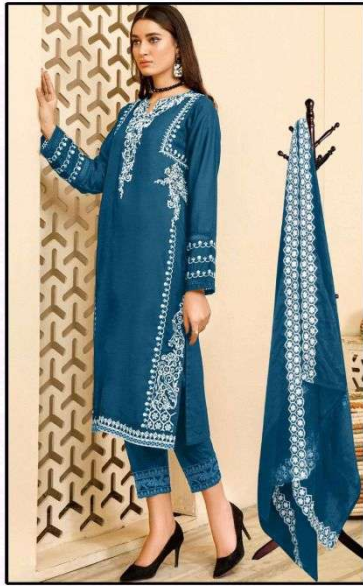

A SPONSOR BY KOTMC

SIZE
XL-XXL

ZARQASH[®]
A BRAND BY KHAYYRA

Z-153-C

TOP
HEAVY GEORGETTE
FABRICS

INNER
HEVAY
FABRICS

BOTTOM
VISCOSE SILK
FABRICS

DUPATTA
HEAVY GEORGETTE
DESIGNER DUPATTA