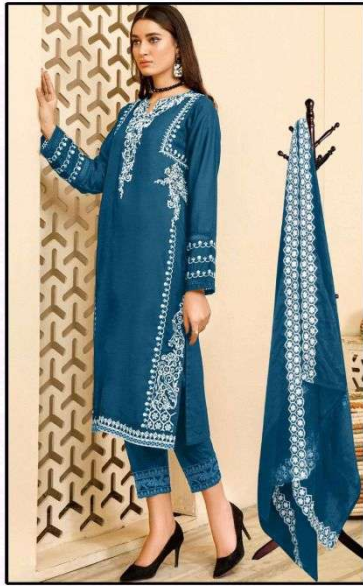

ZARQASH  
www.zarqash.com

**SIZE**  
**XL-XXL**

**ZARQASH<sup>®</sup>**  
A BRAND BY KHAYYRA

**Z-153-B**

**TOP**  
**HEAVY GEORGETTE**  
**FABRICS**

**INNER**  
**HEVAY**  
**FABRICS**

**BOTTOM**  
**VISCOSE SILK**  
**FABRICS**

**DUPATTA**  
**HEAVY GEORGETTE**  
**DESIGNER DUPATTA**

**NECK**

ZARQASH  
A BRAND BY KIRMC

**SIZE**  
**XL-XXL**

**ZARQASH**<sup>®</sup>  
A BRAND BY KHAYRA

**Z-153-C**

**TOP**  
HEAVY GEORGETTE  
FABRICS

**BOTTOM**  
VISCOSE SILK  
FABRICS

**DUPATTA**  
HEAVY GEORGETTE  
DESIGNER DUPATTA