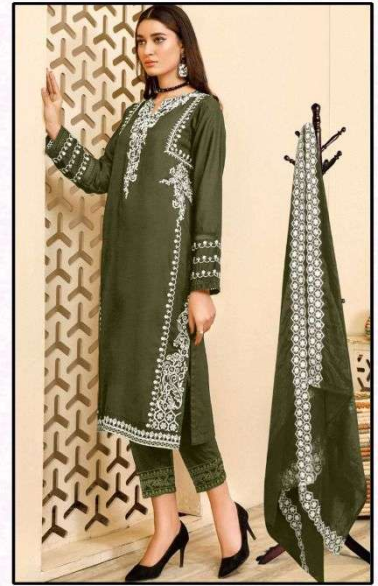

Z-153-C

TOP
HEAVY GEORGETTE
FABRICS

INNER
HEVAY
FABRICS

BOTTOM
VISCOSE SILK
FABRICS

DUPATTA
HEAVY GEORGETTE
DESIGNER DUPATTA