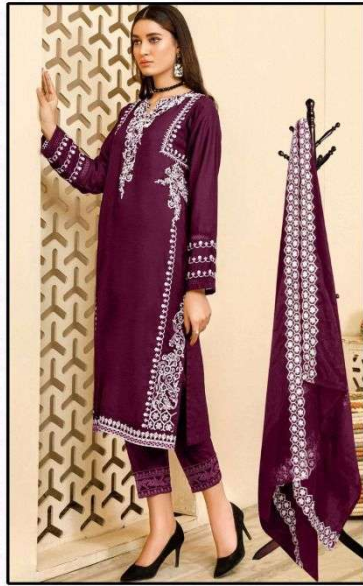

Z-153-B

TOP
HEAVY GEORGETTE
FABRICS

INNER
HEVAY
FABRICS

BOTTOM
VISCOSE SILK
FABRICS

DUPATTA
HEAVY GEORGETTE
DESIGNER DUPATTA