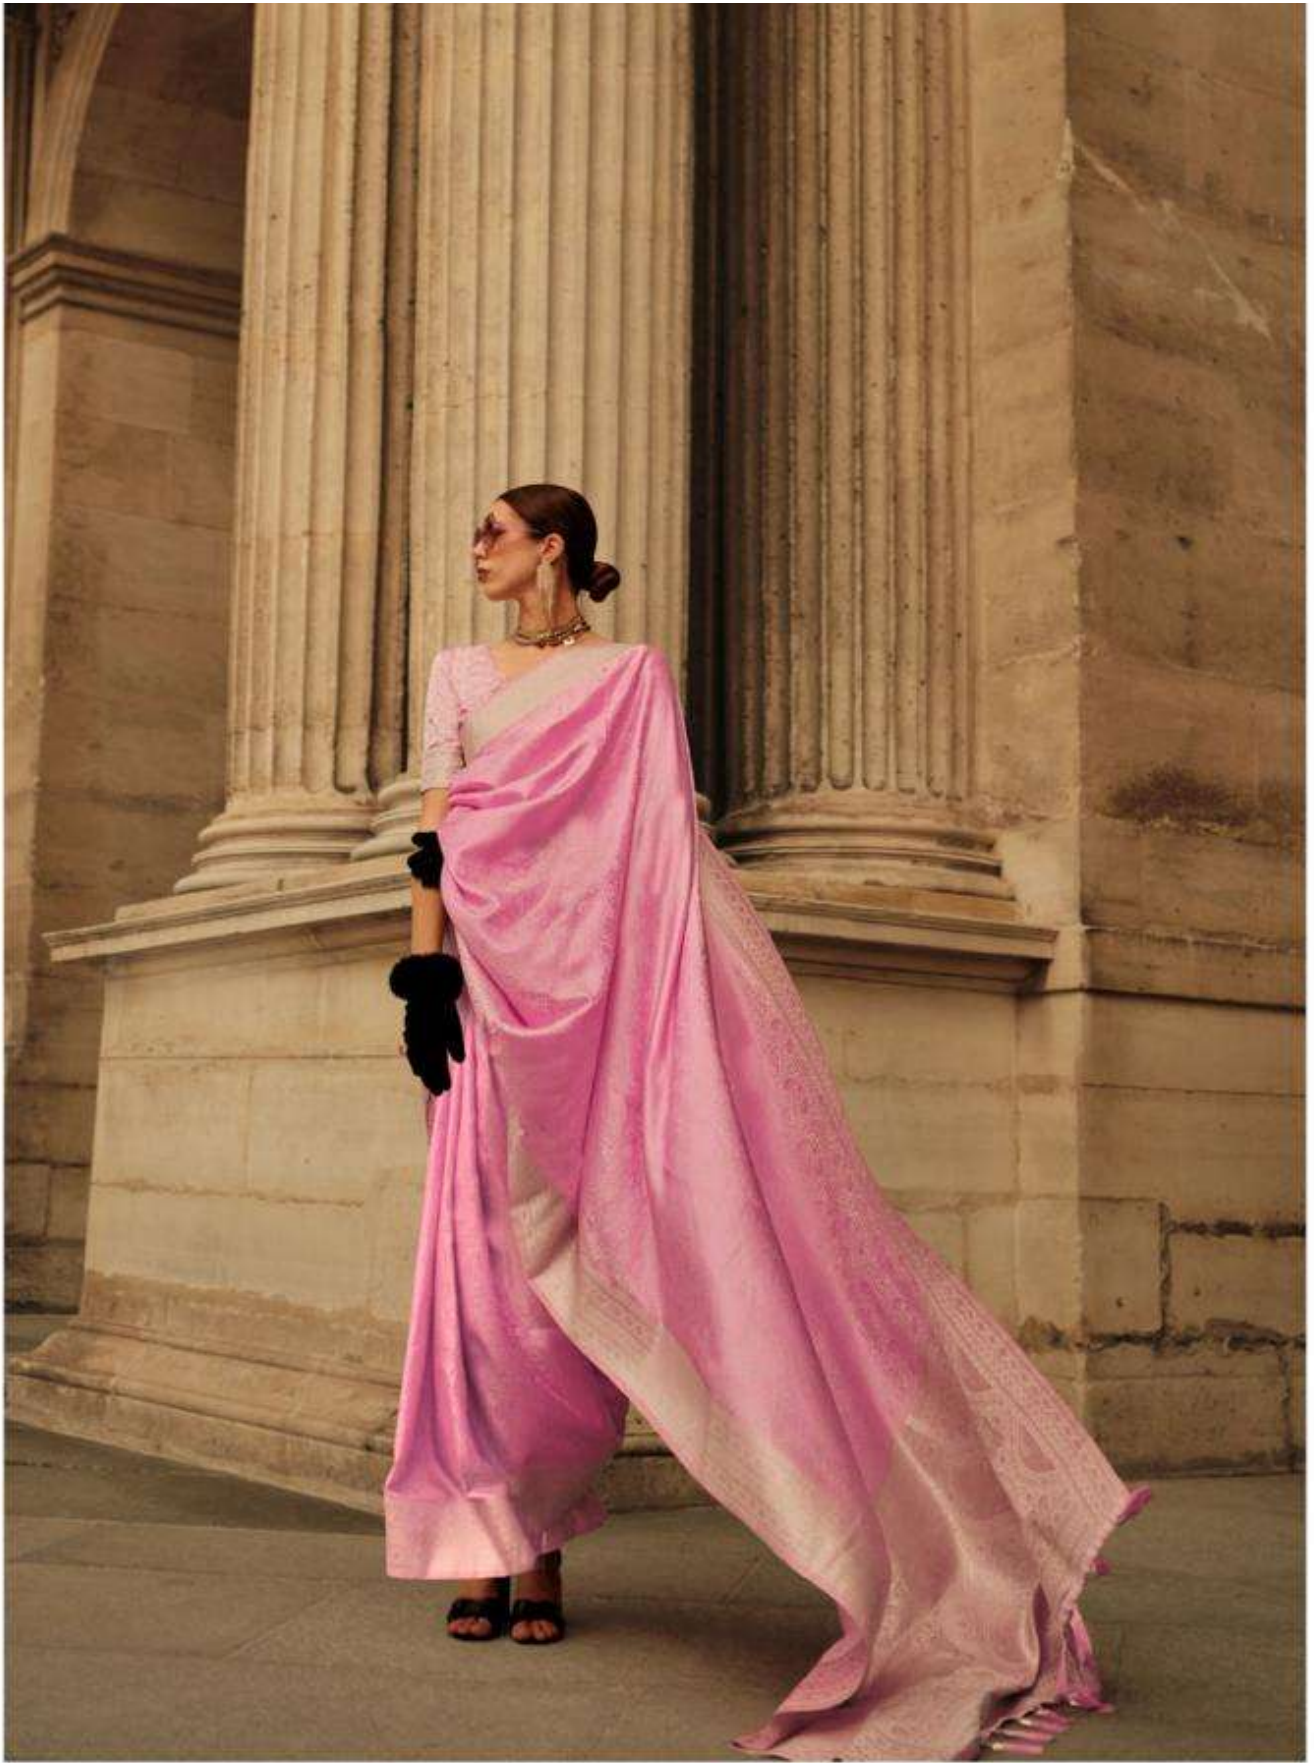

RAJTEX
amblyon
sarees | shawls | silk sarees

KAVINCI SILK
PURE SATIN HANDLOOM WEAVING SILK

3 3 8 0 0 3