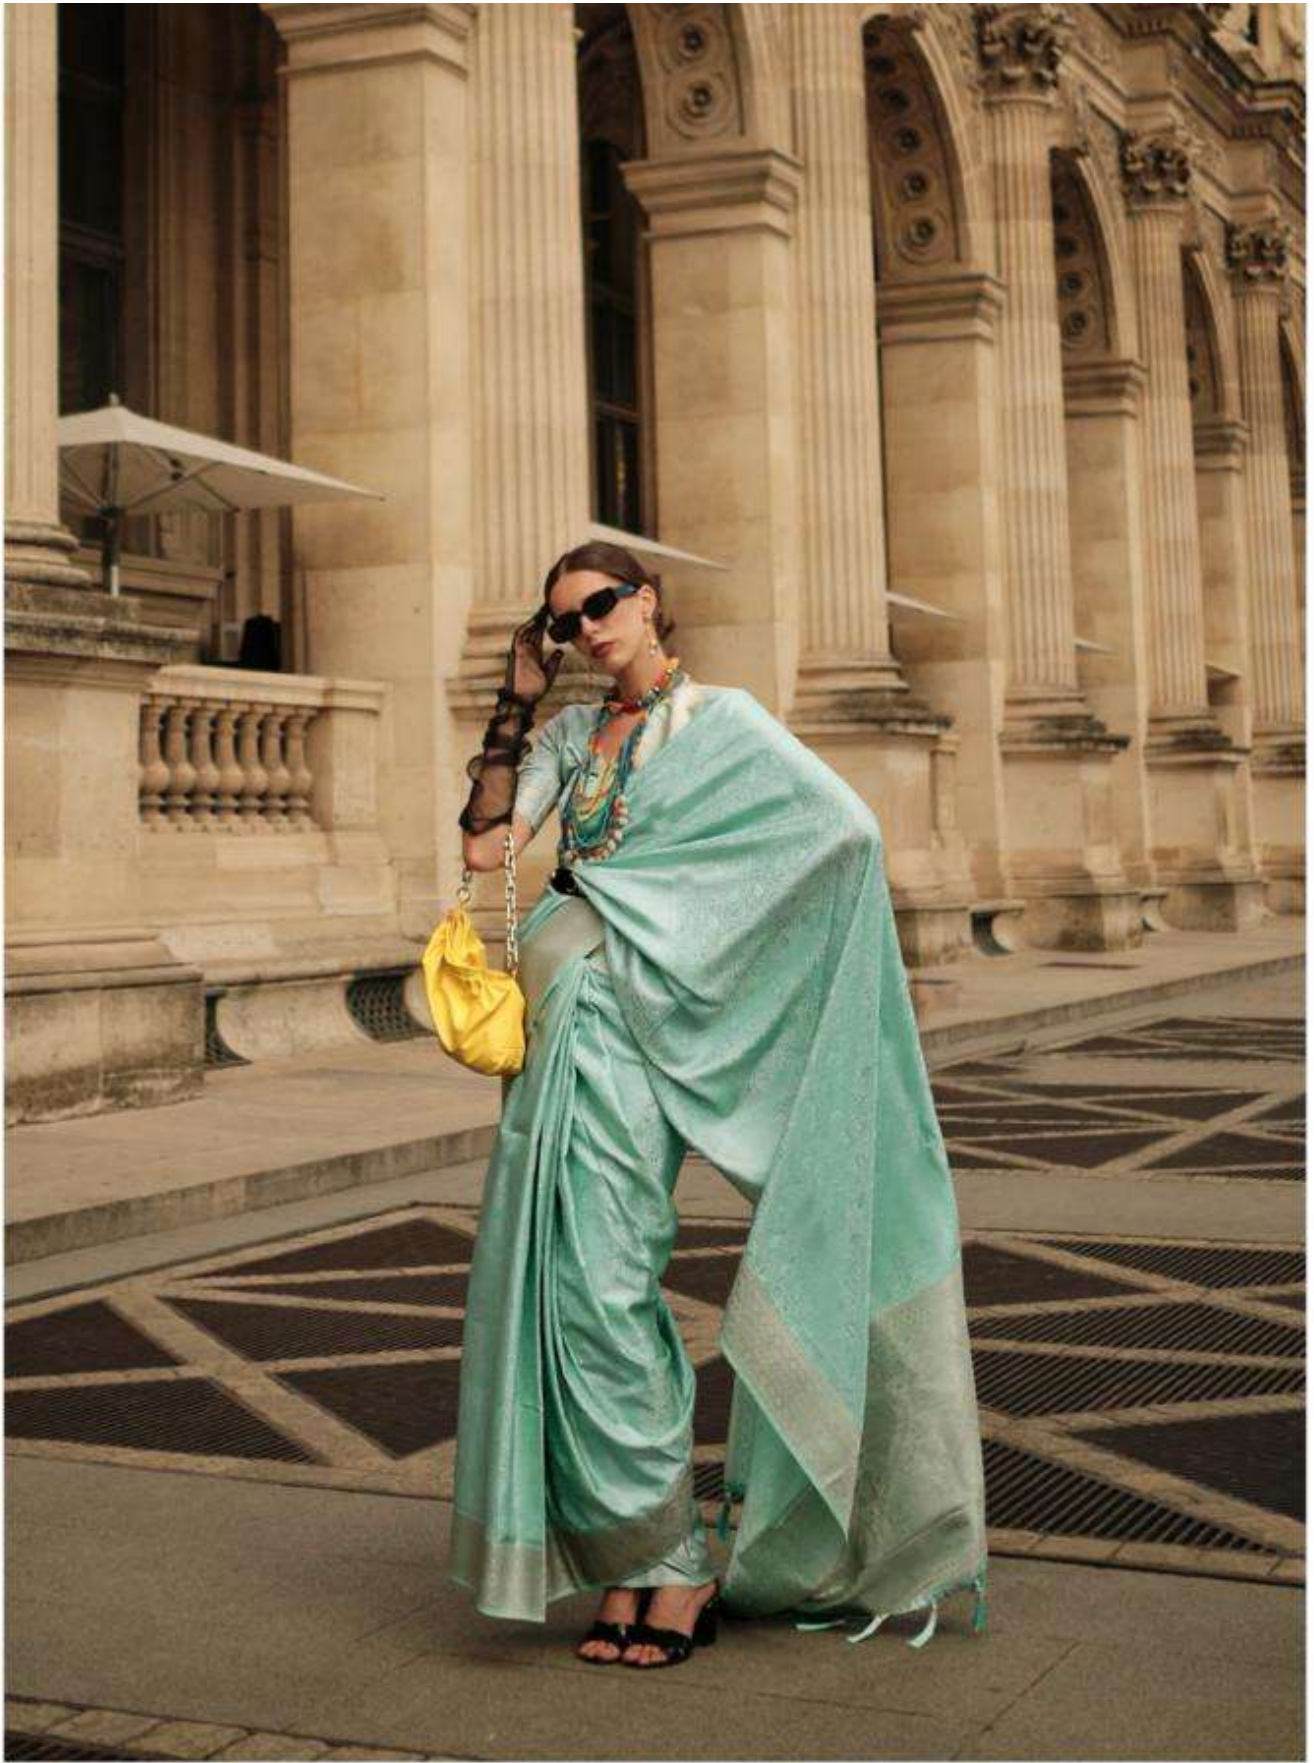

RAITEX

1975 | 1980 | 1985

KAVINCI SILK

काविन्सी सिल्क

PURE SATIN HANDLOOM WEAVING SILK

RAJTEX
Collection
weaving | interplay | silk saree

KAVINCI SILK
PURE SATIN HANDLOOM WEAVING SILK

3 3 8 0 0 1