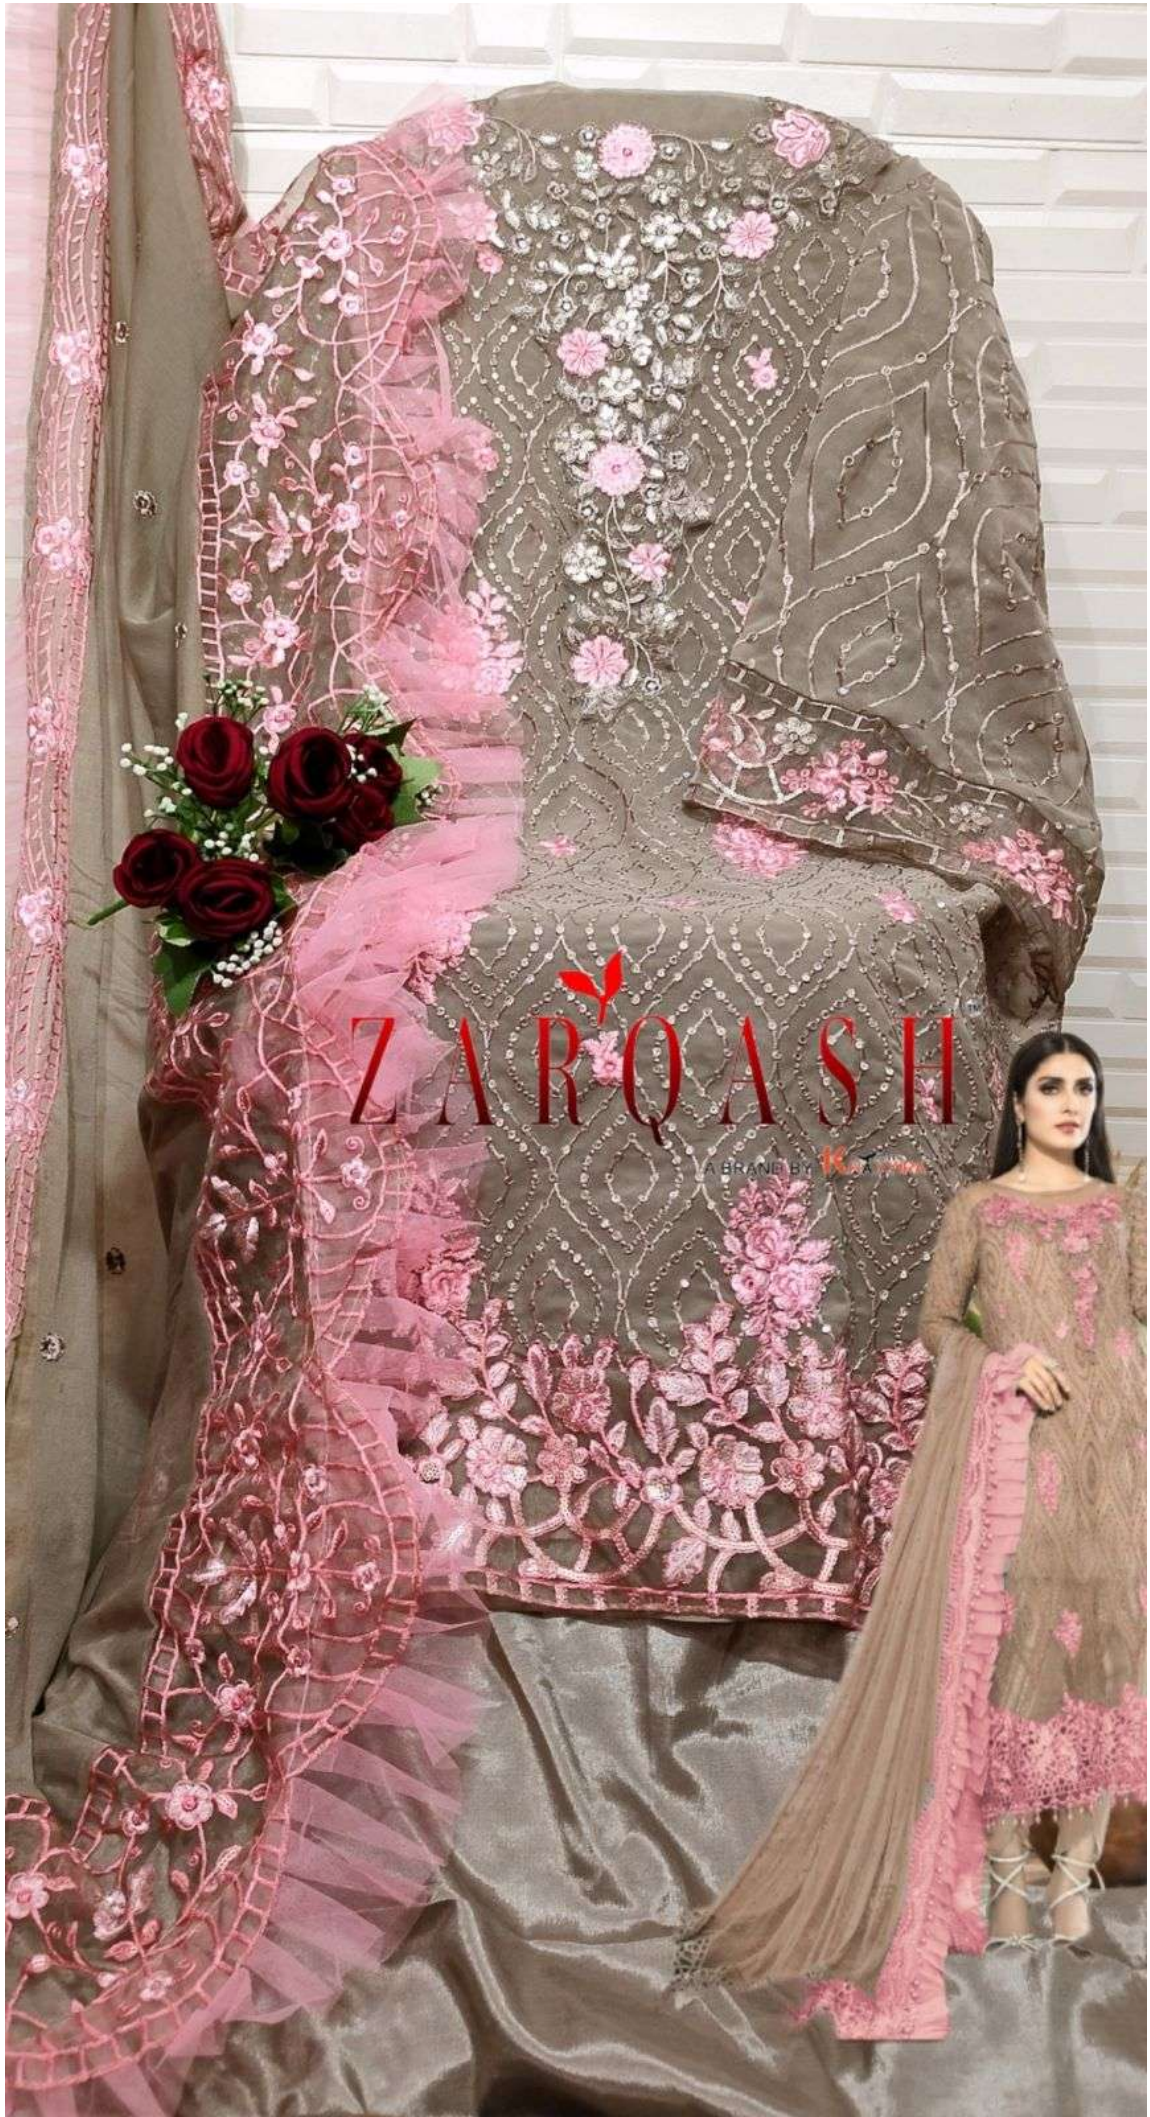

ZARQASHTM
A BRAND BY **KHAYYERA**

Z-3012-B

-:TOP :-

FOX GEORGETTE EMBROIDERY

-:BOTTOM/INNER :-

SANTOON

-:DUPATTA :-

NAZNIN EMBROIDERED WITH FRILL

ZARQASHTM
A BRAND BY **KHAYYERA**

Z-3012-B

-.:TOP :-

FOX GEORGETTE EMBROIDERY

-.:BOTTOM/INNER :-

SANTOON

-.:DUPATTA :-

NAZNIN EMBROIDERED WITH FRILL

-.:TOP :-

FOX GEORGETTE EMBROIDERY

-.:BOTTOM/INNER :-

SANTOON

-.:DUPATTA :-

NAZNIN EMBROIDERED WITH FRILL

ZARQASH

BRAND BY K...

Z-3012-A

-:TOP :-
FOX GEORGETTE EMBROIDERY

Z-3012-B

-:BOTTOM/INNER :-
SANTOON

Z-3012-C

Z-3012-D

-:DUPATTA :-
NAZIN EMBROIDERED WITH FRILL