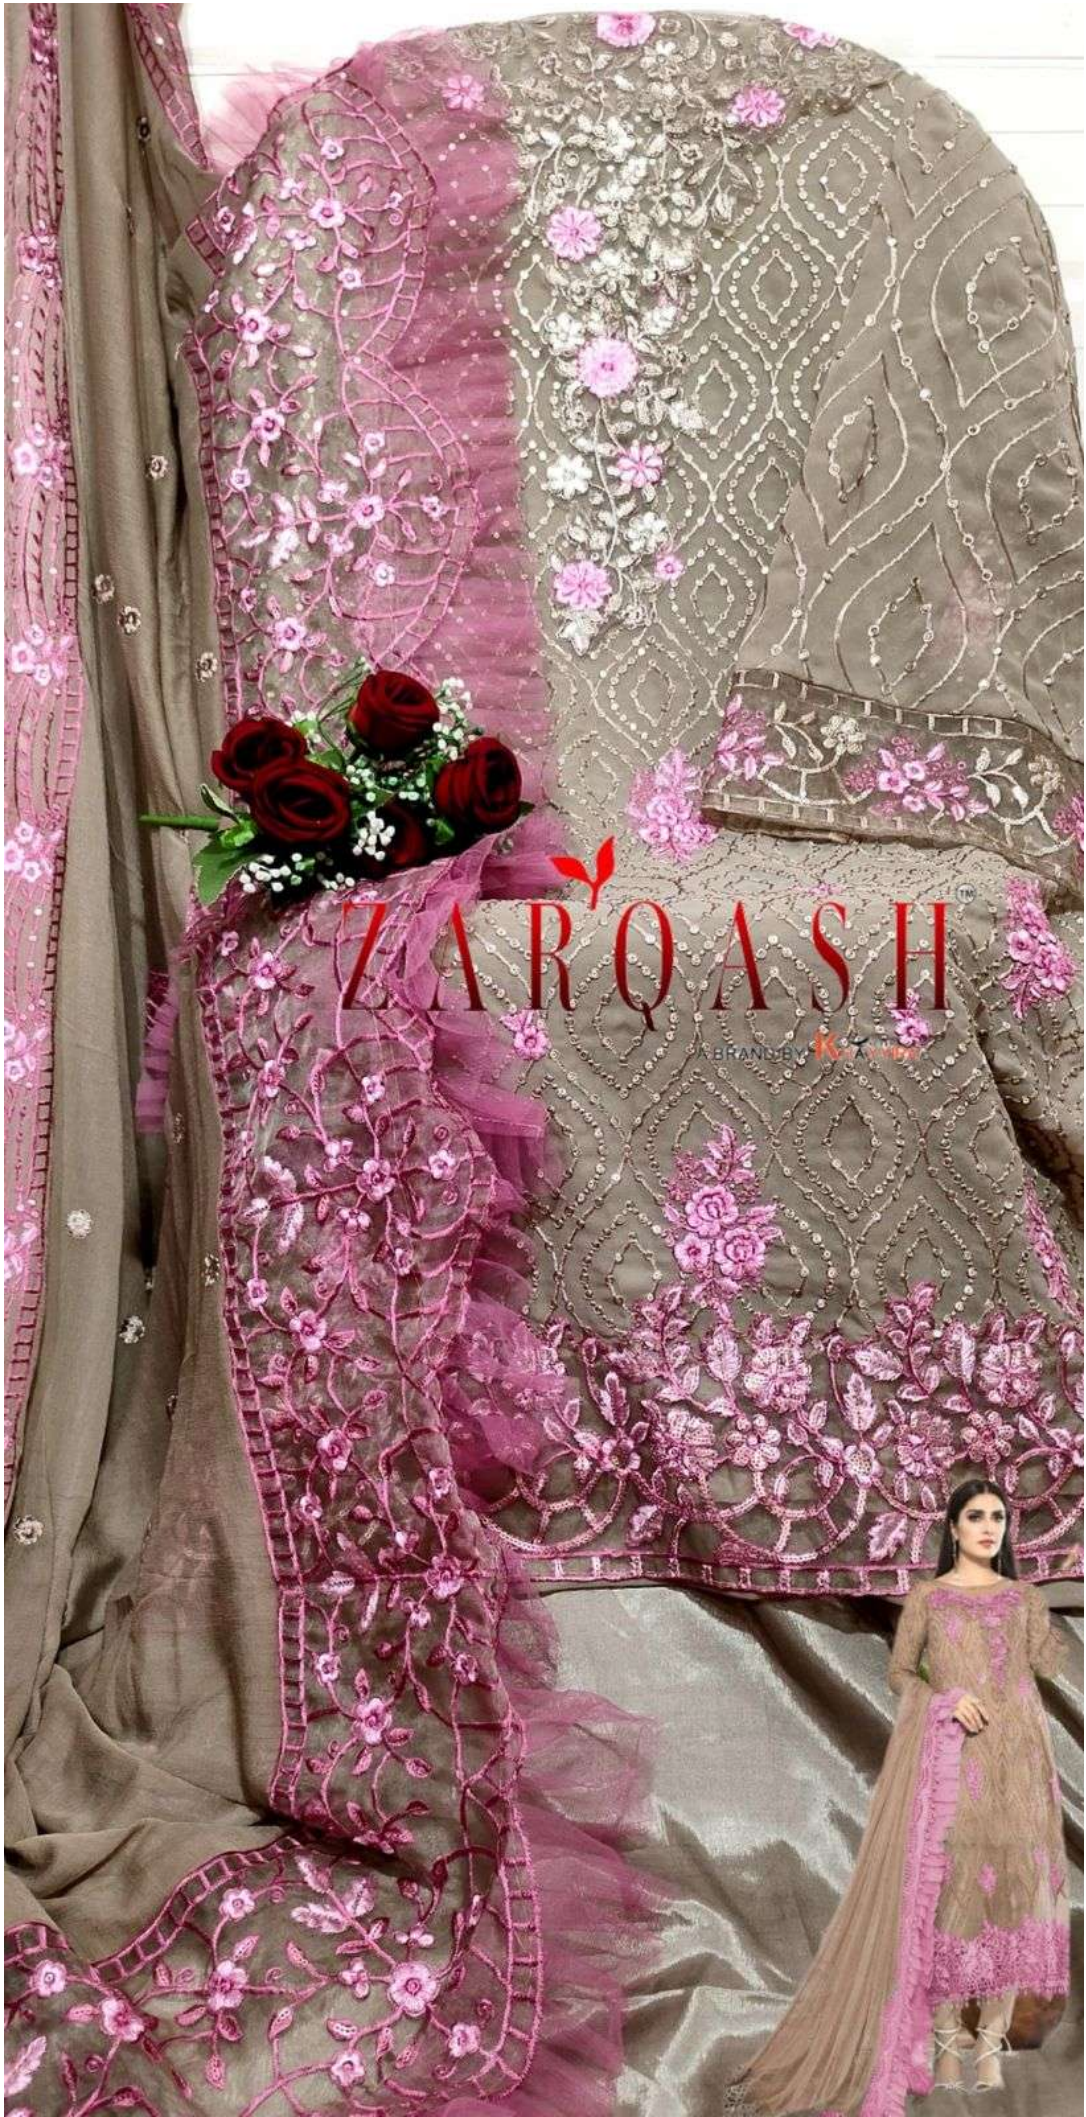

ZARQASHTM
A BRAND BY **KHAYRA**

Z-3012-B

-:TOP :-

FOX GEORGETTE EMBROIDERY

-:BOTTOM/INNER :-

SANTOON

-:DUPATTA :-

NAZNIN EMBROIDERED WITH FRILL

ZARQASHTM
A BRAND BY **KHAYYERA**

Z-3012-B

-:TOP :-

FOX GEORGETTE EMBROIDERY

-:BOTTOM/INNER :-

SANTOON

-:DUPATTA :-

NAZNIN EMBROIDERED WITH FRILL

-:TOP :-
FOX GEORGETTE EMBROIDERY

Z-3012-B

-:BOTTOM/INNER :-
SANTOON

Z-3012-C

Z-3012-D

-:DUPATTA :-
NAZIN EMBROIDERED WITH FRILL