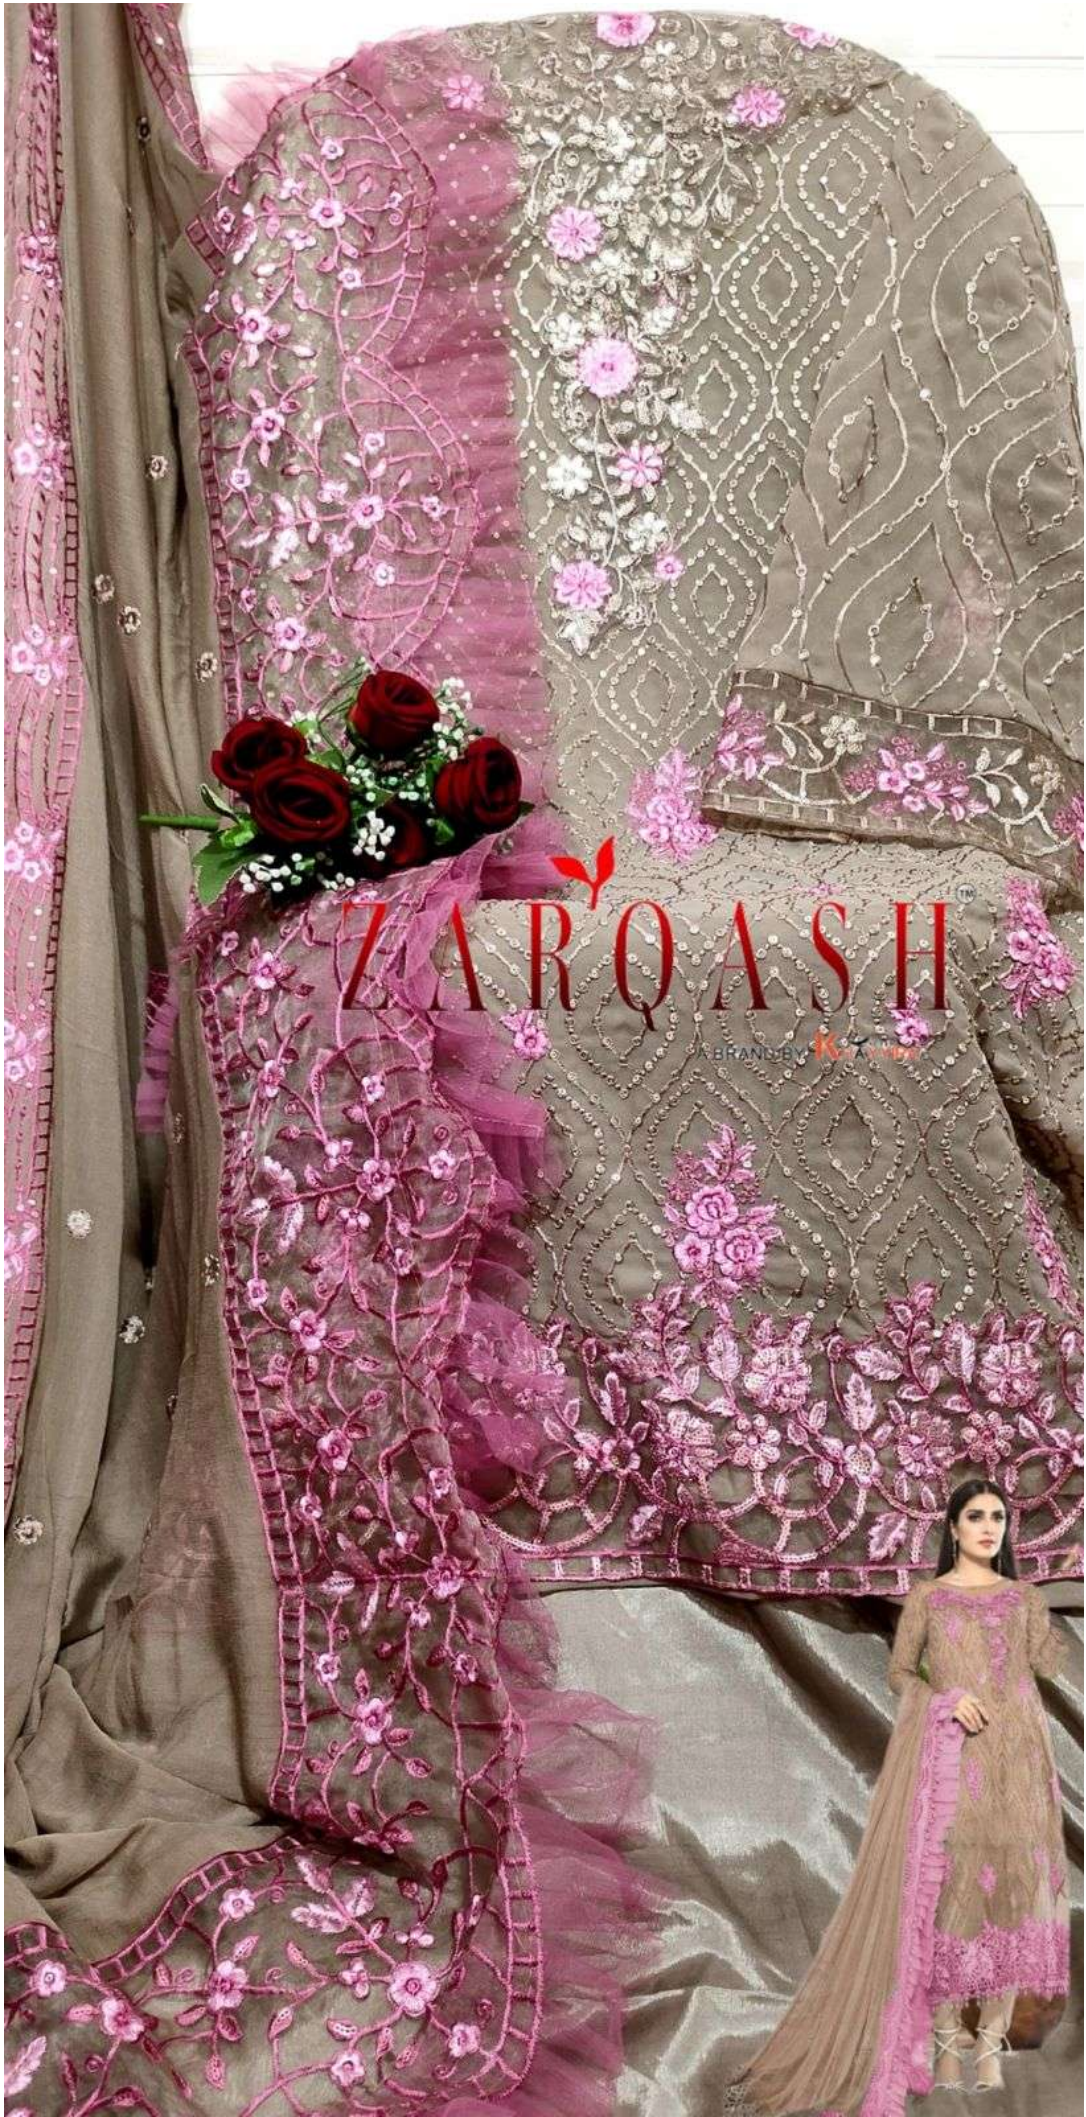

ZARQASHTM
A BRAND BY **KHAYYERA**

Z-3012-B

-:TOP :-

FOX GEORGETTE EMBROIDERY

-:BOTTOM/INNER :-

SANTOON

-:DUPATTA :-

NAZNIN EMBROIDERED WITH FRILL

ZARQASHTM
A BRAND BY **KHAYYERA**

Z-3012-B

-.:TOP :-

FOX GEORGETTE EMBROIDERY

-.:BOTTOM/INNER :-

SANTOON

-.:DUPATTA :-

NAZNIN EMBROIDERED WITH FRILL