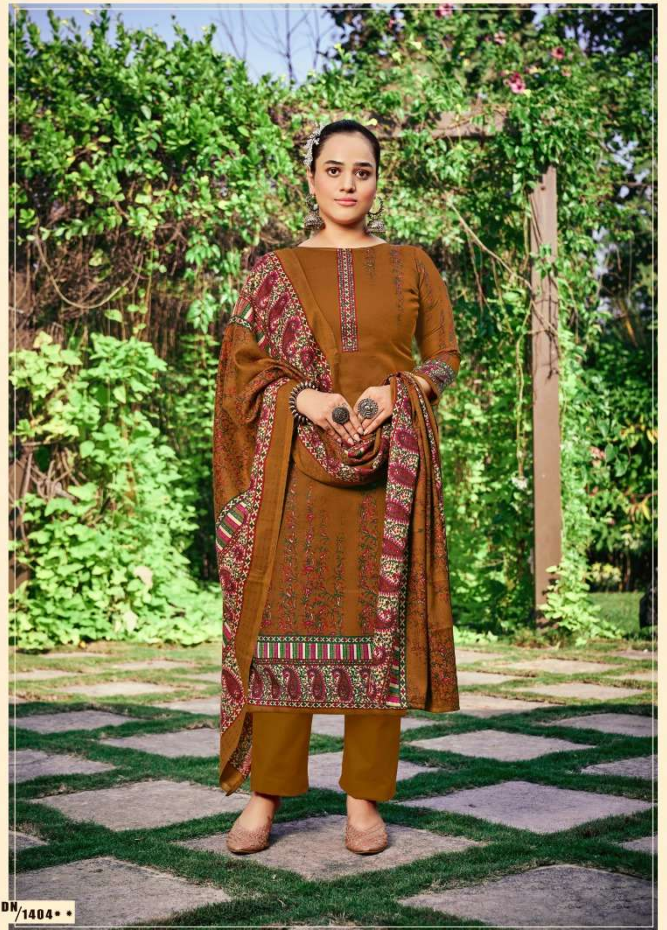

•
• *The vibrant ethos*
•

Q

DN/1404 • •