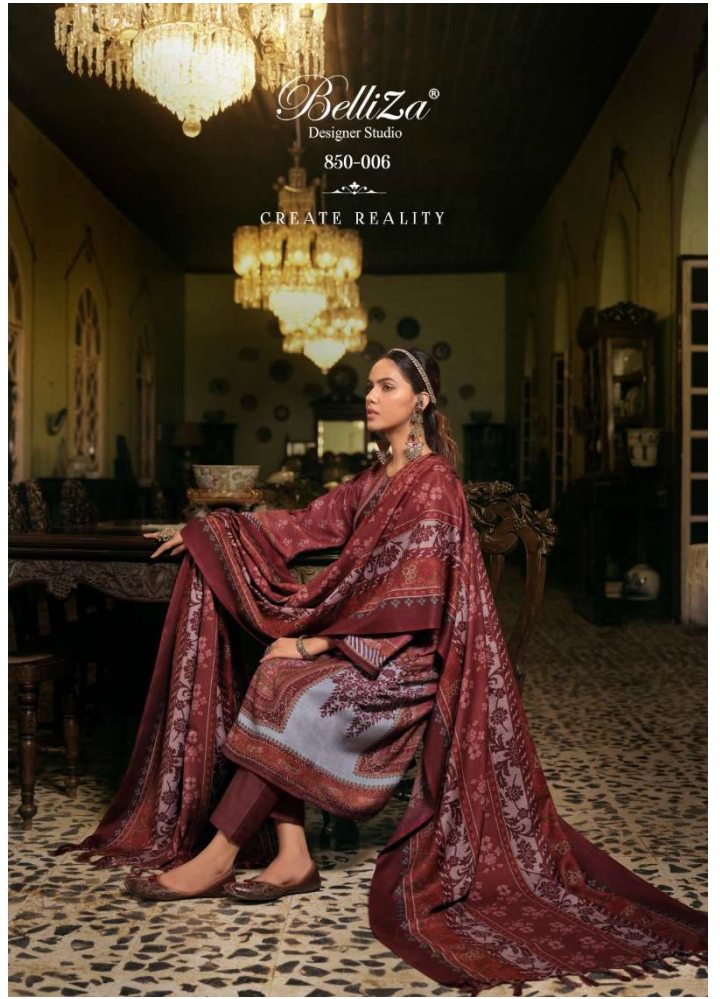

Belliza[®]
Designer Studio

QURBAT

ROYAL CULTURE EFFECTS

Belliza[®]
Designer Studio

850-001

BelliZa[®]
Designer Studio

850-002

ATTENTION ENERGY

CREATE REALITY

Belliza®
Designer Studio
850-007

DIFFERENT STYLE

Belliza®
Designer Studio

850-008

TOP

100% PURE ALPINE WINTER WOOL. (2.50 MTR APX)

DUPATTA