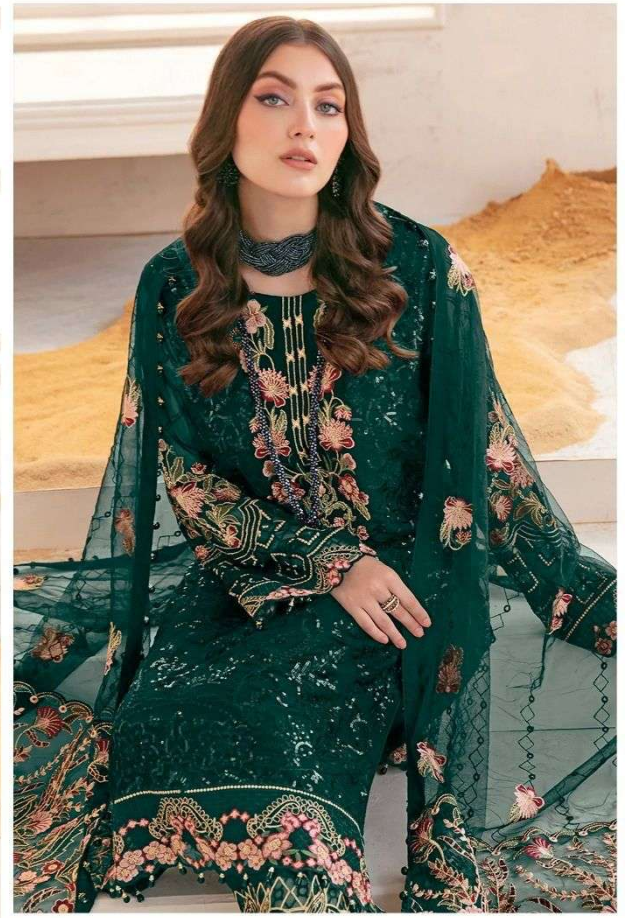

D-1035 A

TOP: Georgette with embroidery

BOTTOM/
INNER: Santoon

DUPATTA: Net with embroidery

D-1035 A

TOP: Georgette with embroidery

BOTTOM/
INNER: Santoon

DUPATTA: Net with embroidery

D-1035 B

TOP: Georgette with embroidery

BOTTOM/
INNER: Santoon

DUPATTA: Net with embroidery

D-1035 C

TOP: Georgette with embroidery

BOTTOM/
INNER: Santoon

DUPATTA: Net with embroidery

D-1035 D

TOP: Georgette with embroidery

BOTTOM/
INNER: Santoon

DUPATTA: Net with embroidery