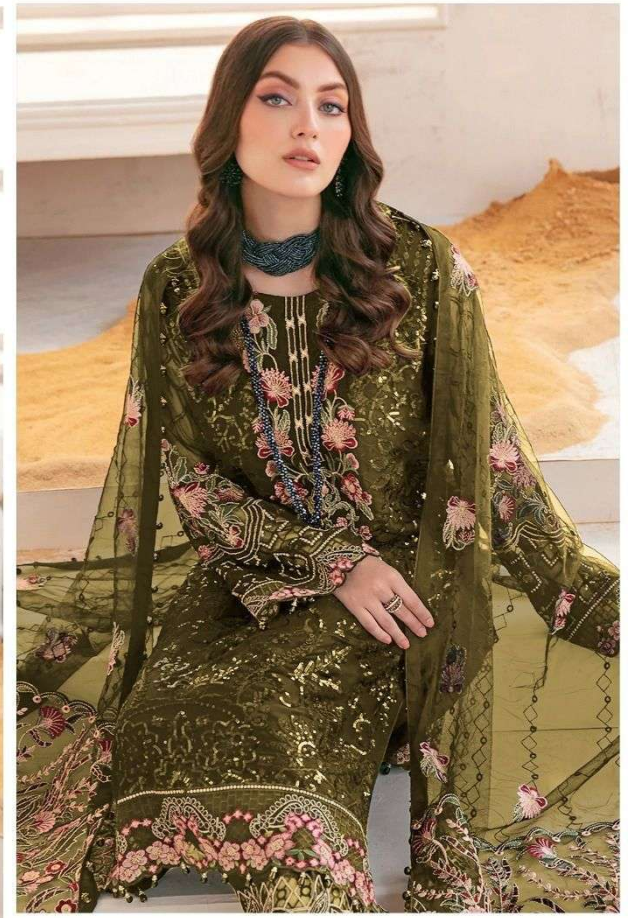

D-1035 A

TOP: Georgette with embroidery

BOTTOM/
INNER: Santoon

DUPATTA: Net with embroidery

D-1035 A

TOP: Georgette with embroidery

BOTTOM/
INNER: Santoon

DUPATTA: Net with embroidery

D-1035 B

TOP: Georgette with embroidery

BOTTOM/
INNER: Santoon

DUPATTA: Net with embroidery

D-1035 C

TOP: Georgette with embroidery

BOTTOM/
INNER: Santoon

DUPATTA: Net with embroidery

D-1035 D

TOP: Georgette with embroidery

BOTTOM/
INNER: Santoon

DUPATTA: Net with embroidery