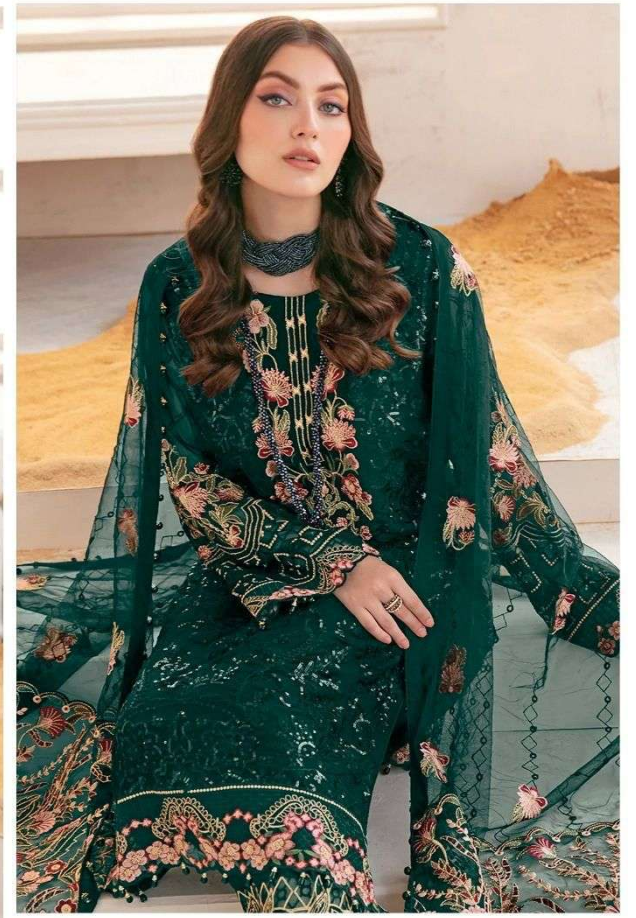

D-1035 A

TOP: Georgette with embroidery

BOTTOM/
INNER: Santoon

DUPATTA: Net with embroidery

D-1035 A

TOP: Georgette with embroidery

BOTTOM/
INNER: Santoon

DUPATTA: Net with embroidery

D-1035 B

TOP: Georgette with embroidery

BOTTOM/
INNER: Santoon

DUPATTA: Net with embroidery

D-1035 C

TOP: Georgette with embroidery

BOTTOM/
INNER: Santoon

DUPATTA: Net with embroidery

D-1035 D

TOP: Georgette with embroidery

BOTTOM/
INNER: Santoon

DUPATTA: Net with embroidery