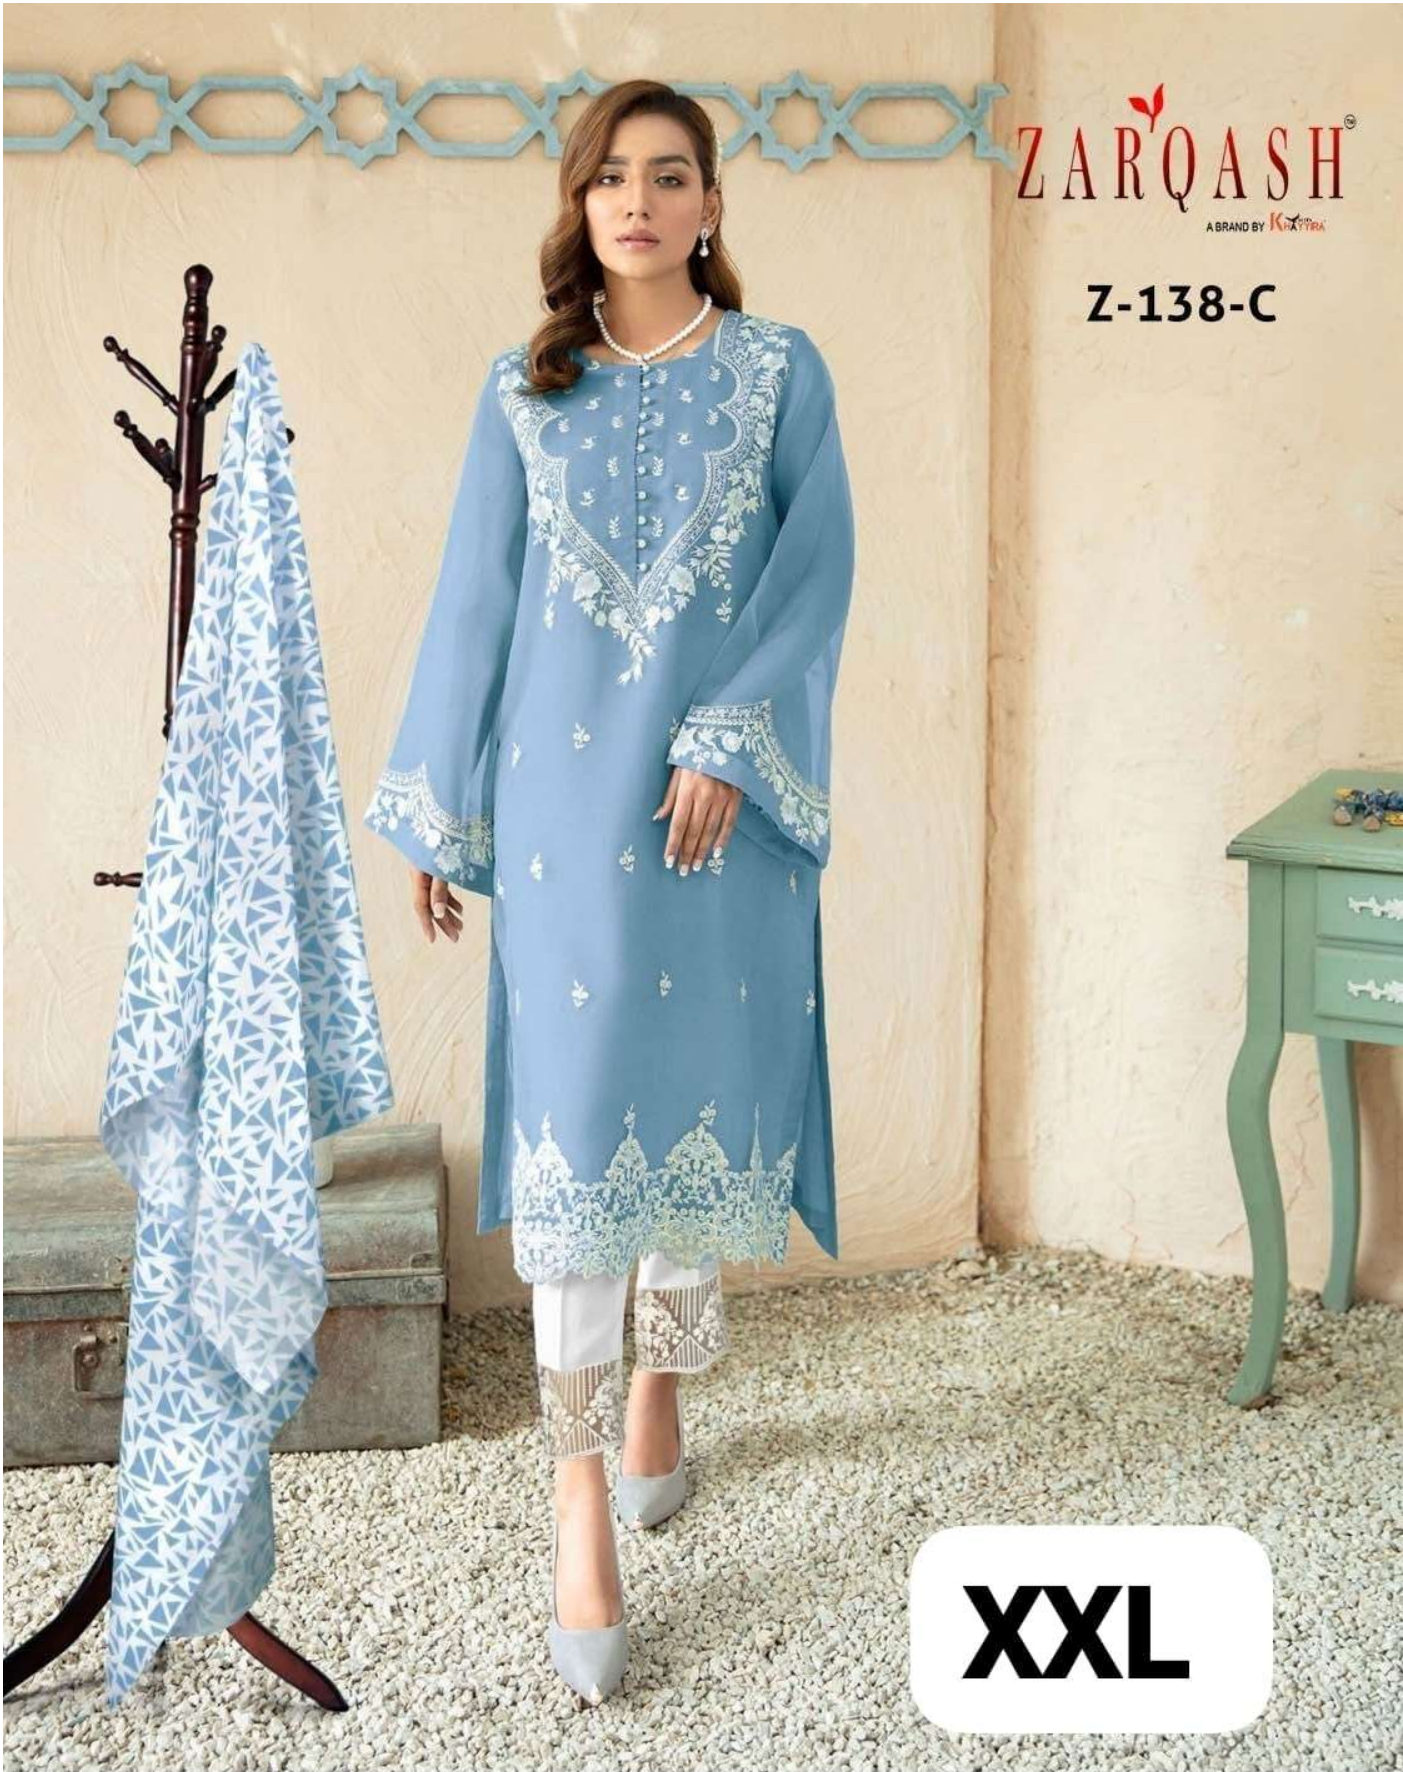

ZARQASH[®]
A BRAND BY KIXYTEX

Z-138-A

XL XXL

TOP
FOX GEORGETTE
EMBROIDERY

PANT
HEAVY REYON LYCRA
STRATCHABLE

INNER
HEAVY SANTOON

DUPATTTA
CHIFFON DIGITAL
PRINT

ZARQASH[®]
A BRAND BY KIXYTEX

Z-138-A

XL XXL

TOP
FOX GEORGETTE
EMBROIDERY

PANT
HEAVY REYON LYCRA
STRATCHABLE

INNER
HEAVY SANTOON

DUPATTTA
CHIFFON DIGITAL
PRINT

ZARQASH[®]
A BRAND BY KINARA

ZARQASH®
A BRAND BY KATYRA

Z-138-C

XXL

TOP
FOX GEORGETTE
EMBROIDERY

PANT
HEAVY REYON LYCRA
STRATCHABLE

INNER
HEAVY SANTOON

DUPATTTA
CHIFFON DIGITAL
PRINT

ZARQASH®
A BRAND BY KUTTYRA

ZARQASH[®]
A BRAND BY KAYTEA

XL XXL

TOP
FOX GEORGETTE
EMBROIDERY

PANT
HEAVY REYON LYCRA
STRATCHABLE

INNER
HEAVY SANTOON

DUPATTTA
CHIFFON DIGITAL
PRINT

ZARQASH
A BRAND BY KRAYYIA

ZARQASH
2-136-4
SILK
100% SILK
MADE IN PAKISTAN
KRAYYIA
100% SILK
MADE IN PAKISTAN