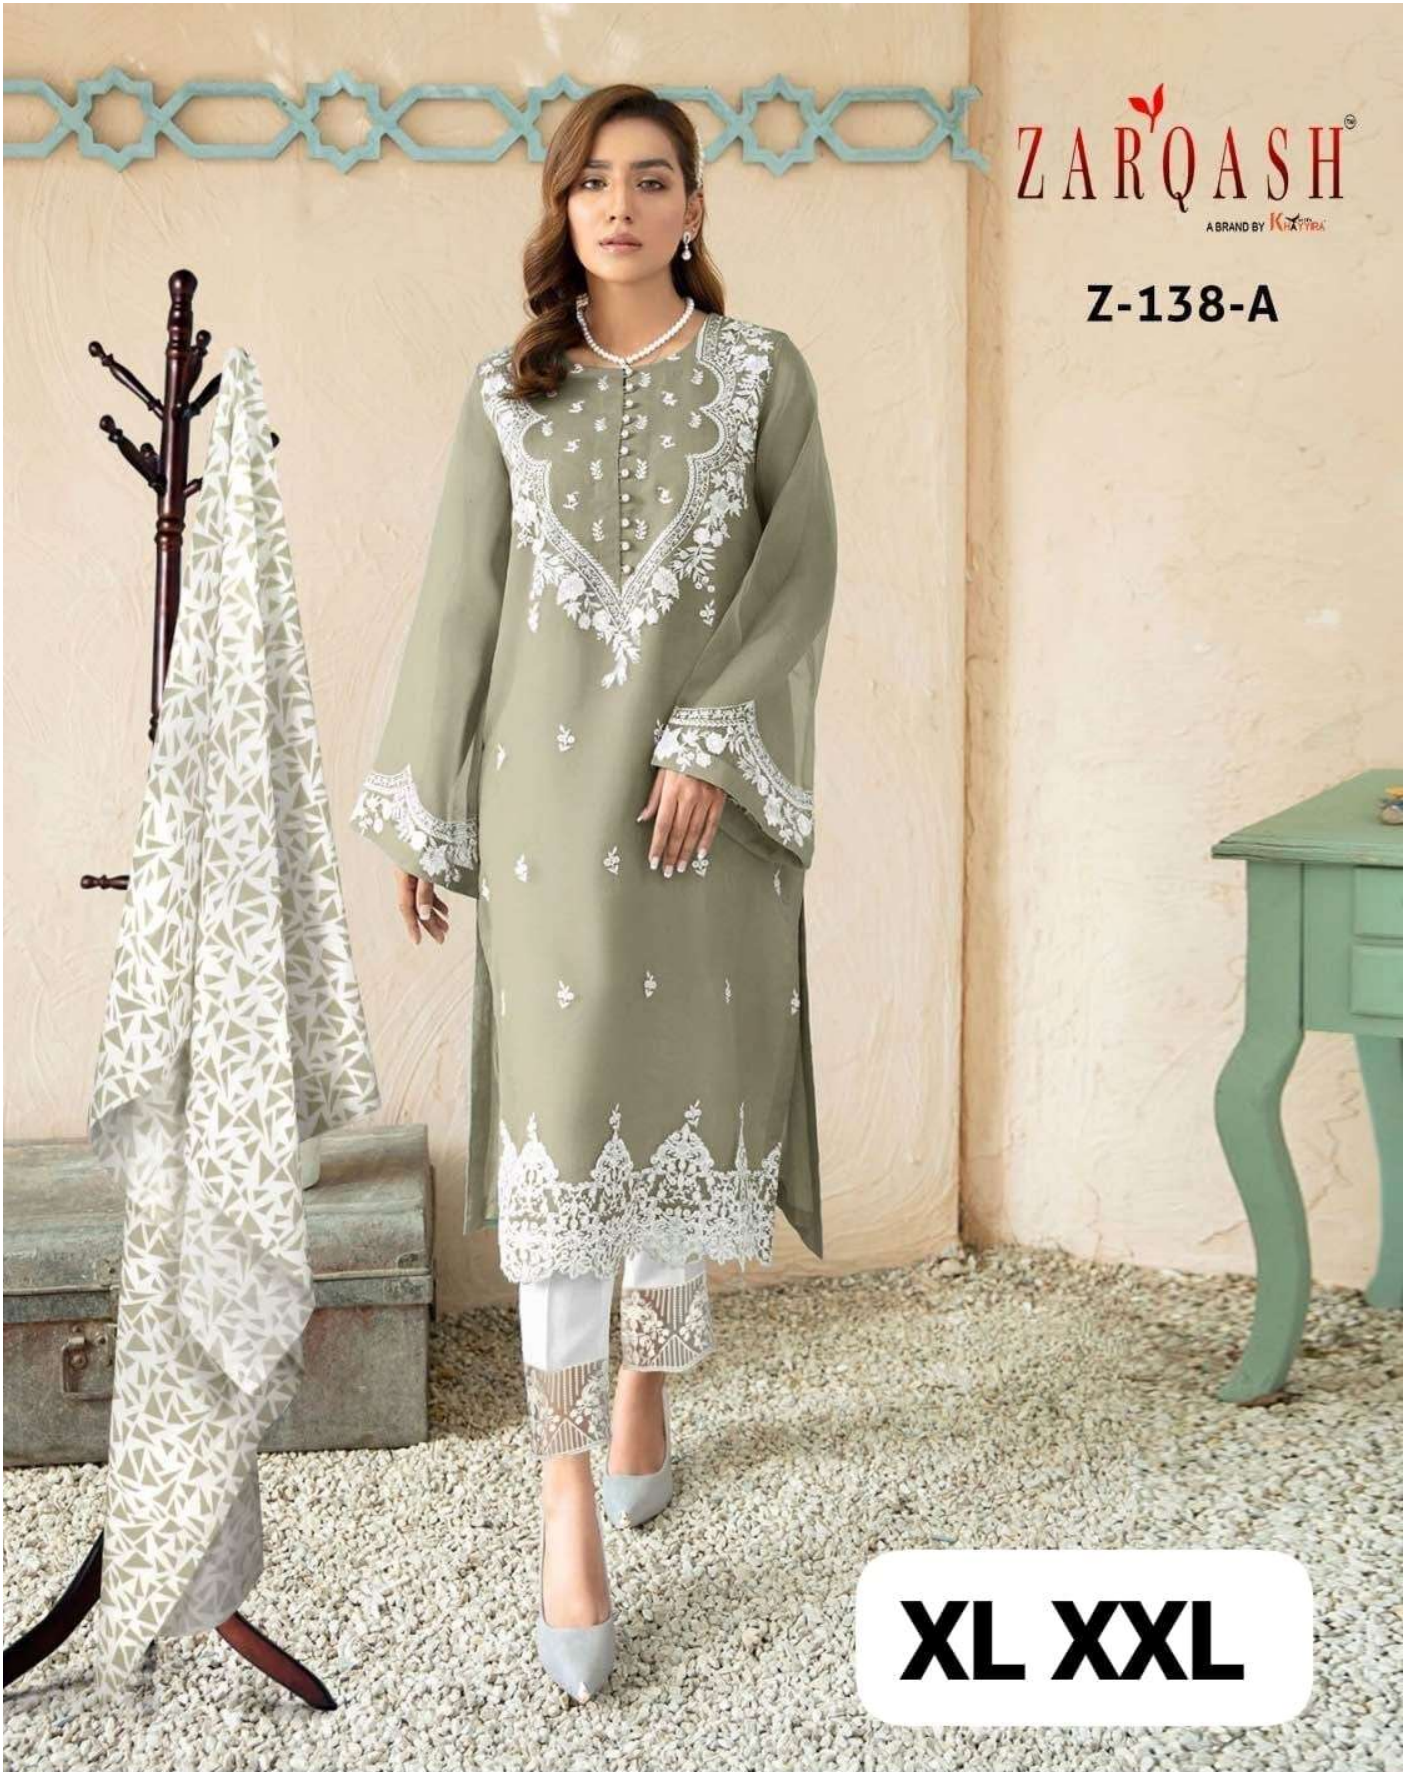

ZARQASH[®]
A BRAND BY KIXYTEX

Z-138-A

XL XXL

TOP
FOX GEORGETTE
EMBROIDERY

PANT
HEAVY REYON LYCRA
STRATCHABLE

INNER
HEAVY SANTOON

DUPATTTA
CHIFFON DIGITAL
PRINT

ZARQASH[®]
A BRAND BY KIXYTEX

Z-138-A

XL XXL

TOP
FOX GEORGETTE
EMBROIDERY

PANT
HEAVY REYON LYCRA
STRATCHABLE

INNER
HEAVY SANTOON

DUPATTTA
CHIFFON DIGITAL
PRINT

ZARQASH[®]
A BRAND BY KINARA

ZARQASH®
A BRAND BY KATYRA