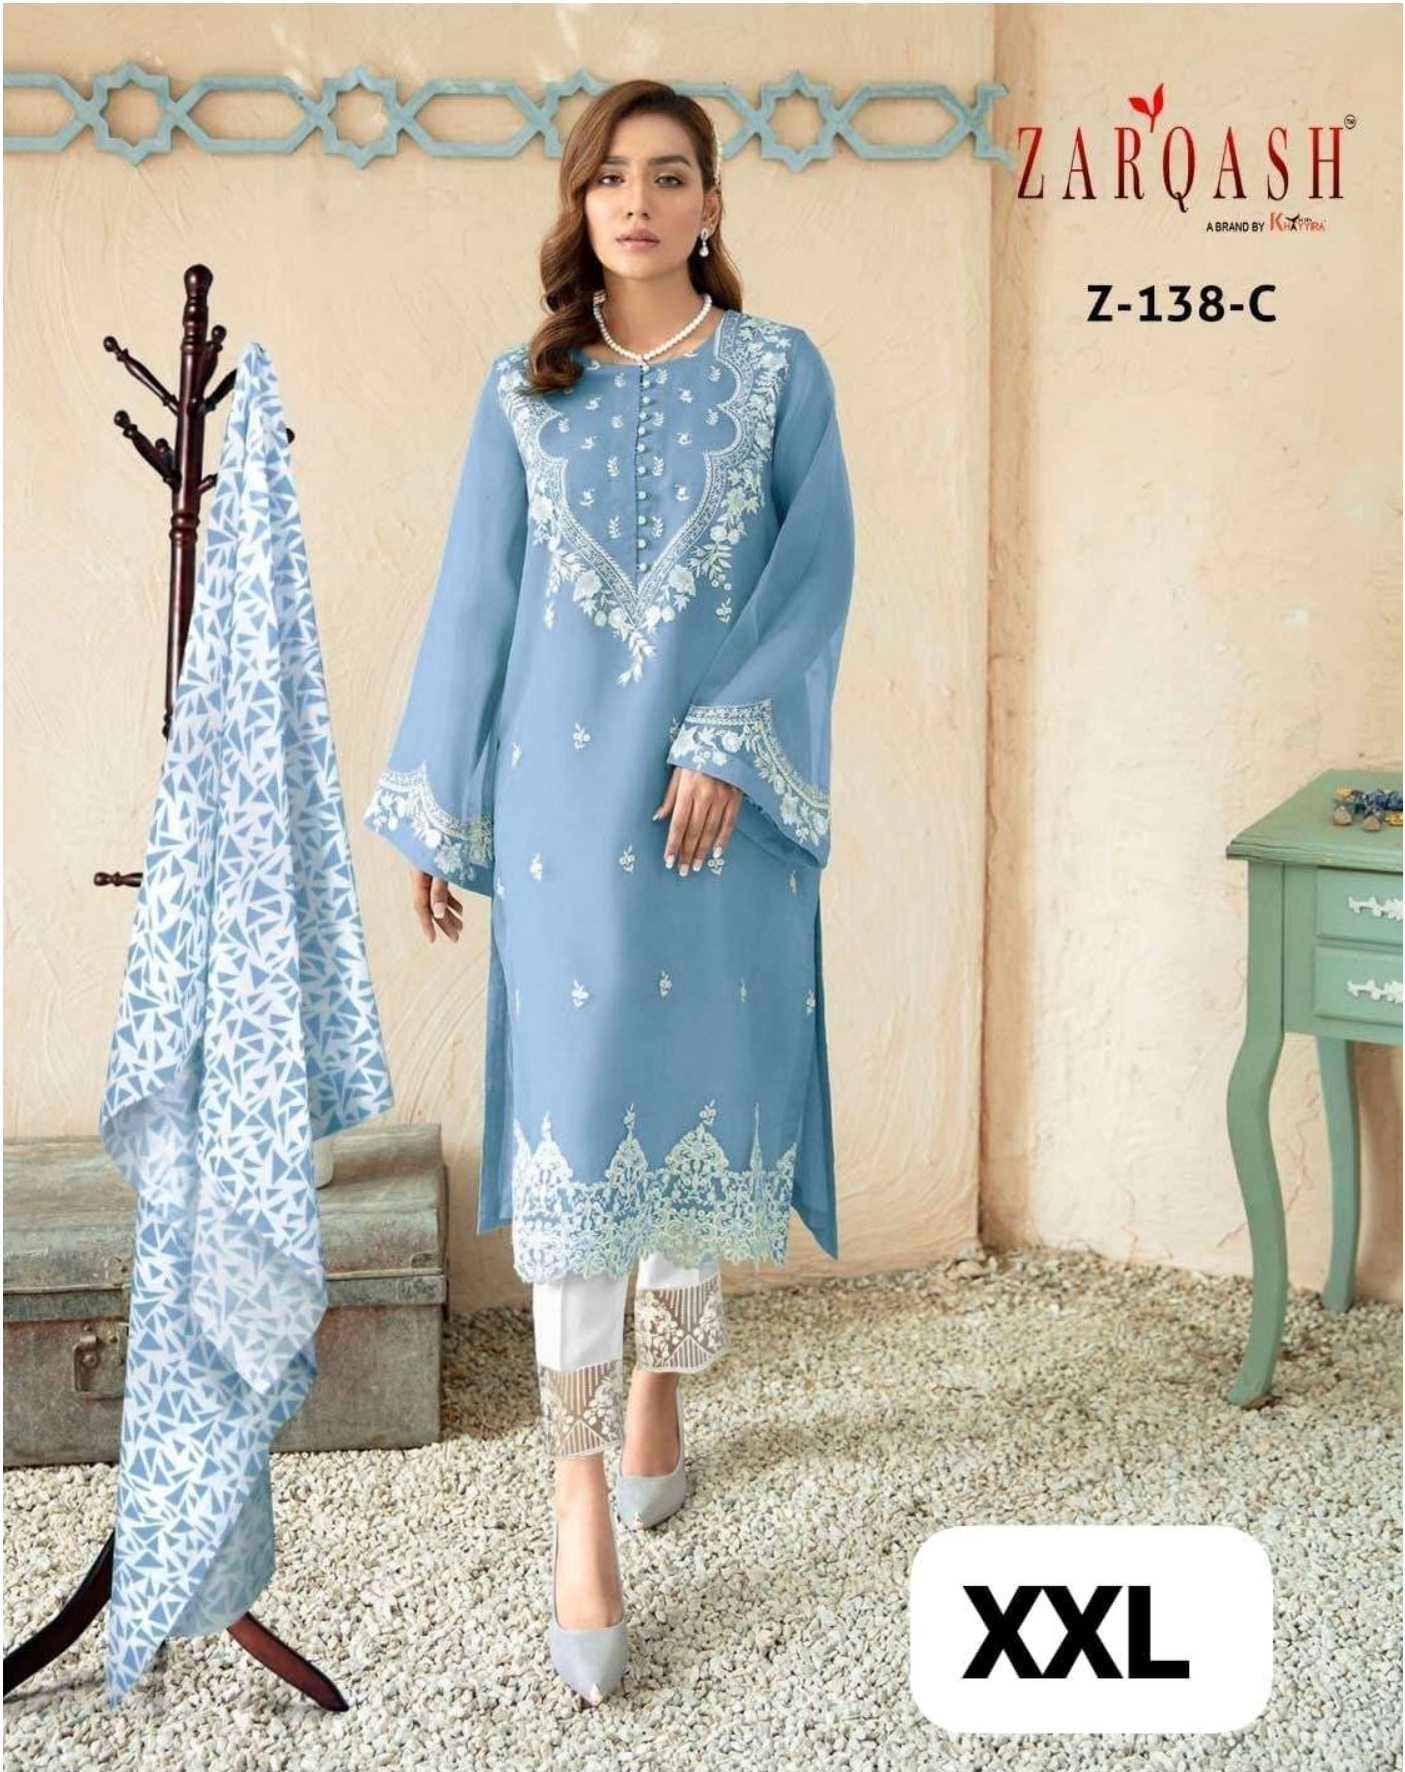

ZARQASH[®]
A BRAND BY KIXYTEX

Z-138-A

XL XXL

TOP
FOX GEORGETTE
EMBROIDERY

PANT
HEAVY REYON LYCRA
STRATCHABLE

INNER
HEAVY SANTOON

DUPATTTA
CHIFFON DIGITAL
PRINT

ZARQASH[®]
A BRAND BY KIXYTEX

Z-138-A

XL XXL

TOP
FOX GEORGETTE
EMBROIDERY

PANT
HEAVY REYON LYCRA
STRATCHABLE

INNER
HEAVY SANTOON

DUPATTTA
CHIFFON DIGITAL
PRINT

ZARQASH[®]
A BRAND BY KINAZ

ZARQASH[®]
A BRAND BY KATYRA

Z-138-C

XXL

TOP
FOX GEORGETTE
EMBROIDERY

PANT
HEAVY REYON LYCRA
STRATCHABLE

INNER
HEAVY SANTOON

DUPATTTA
CHIFFON DIGITAL
PRINT

ZARQASH®
A BRAND BY KUTTYRA

ZARQASH[®]
A BRAND BY KAYTEA

XL XXL

TOP
FOX GEORGETTE
EMBROIDERY

PANT
HEAVY REYON LYCRA
STRATCHABLE

INNER
HEAVY SANTOON

DUPATTTA
CHIFFON DIGITAL
PRINT

ZARQASH
A BRAND BY KRAYYIA

ZARQASH
2-136-4
SILK
MADE IN PAKISTAN
KRAYYIA
100% COTTON
100% POLYESTER
100% COTTON
100% POLYESTER