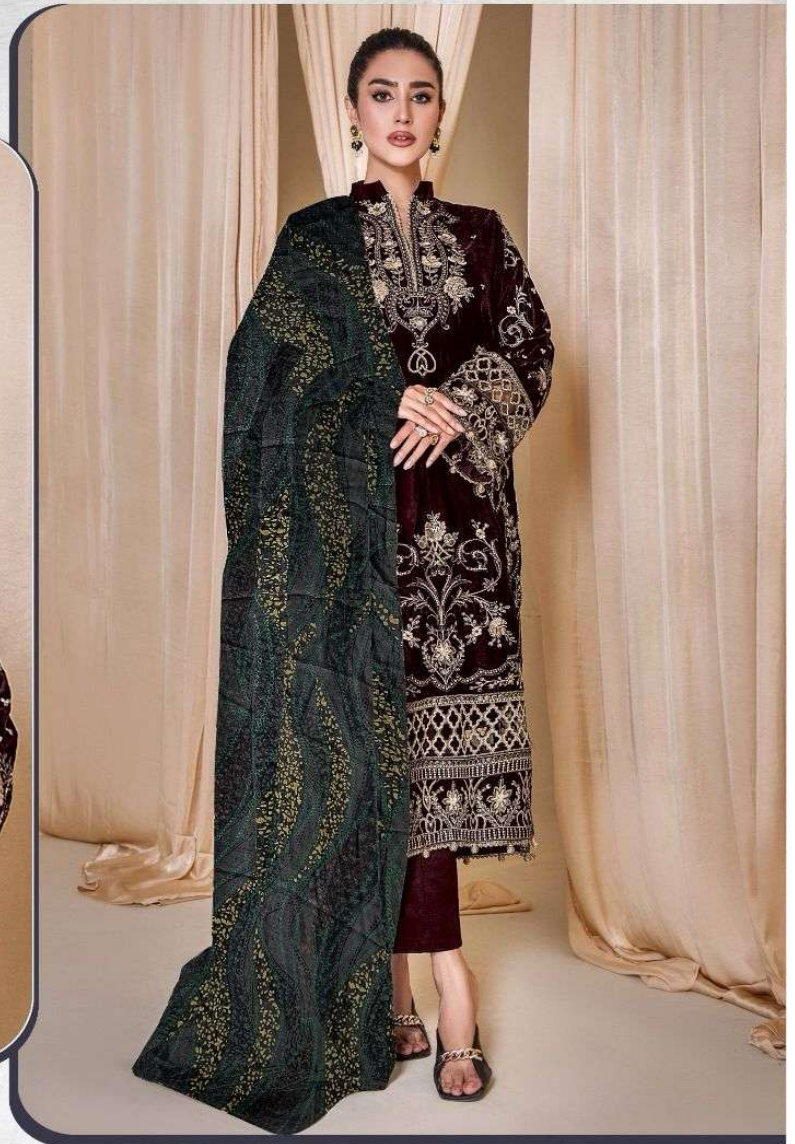

Fepic®

V-17024 B

WASHING INTRUCTIONS

DO NOT USE ANY TYPE OF BLEACH OR STAIN REMOVING CHEMICALS
BEFORE CUTTING / STITCHING, FABRIC SHOUD BE SOAKED BE SOAKED IN WATER
(ALL COMPONENTS SEPARATELY) FOR 15 MINUTES
DO NOT KEEP WET FABRIC IN TWISTED FROM IN ORDER TO AVOID COPY MARKS |
WASH COLOURED AND WHITE FABRICS SEPARATELY
IRON CLOTHES AT MODERATE TEMPERATURE | DO NOT DRY FABRIC IN DIRECT SUNLIGHT
(EXTRA LACES, HANGINGS AND ACCESSORIES ARE NOT INDUDED)