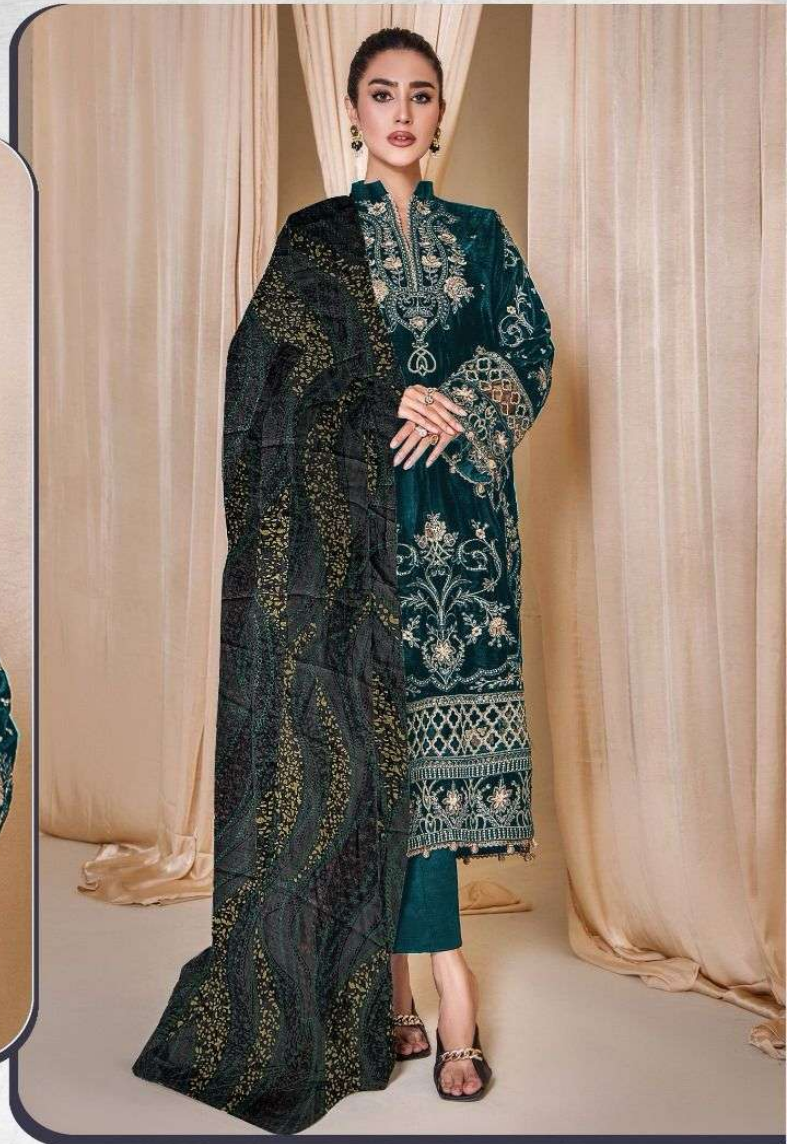

Fepic®

V-17024 C

WASHING INTRUCTIONS

DO NOT USE ANY TYPE OF BLEACH OR STAIN REMOVING CHEMICALS
BEFORE CUTTING / STITCHING, FABRIC SHOUD BE SOAKED BE SOAKED IN WATER
(ALL COMPONENTS SEPARATELY) FOR 15 MINUTES
DO NOT KEEP WET FABRIC IN TWISTED FROM IN ORDER TO AVOID COPY MARKS |
WASH COLOURED AND WHITE FABRICS SEPARATELY
IRON CLOTHES AT MODERATE TEMPERATURE | DO NOT DRY FABRIC IN DIRECT SUNLIGHT
(EXTRA LACES, HANGINGS AND ACCESSORIES ARE NOT INDUED)