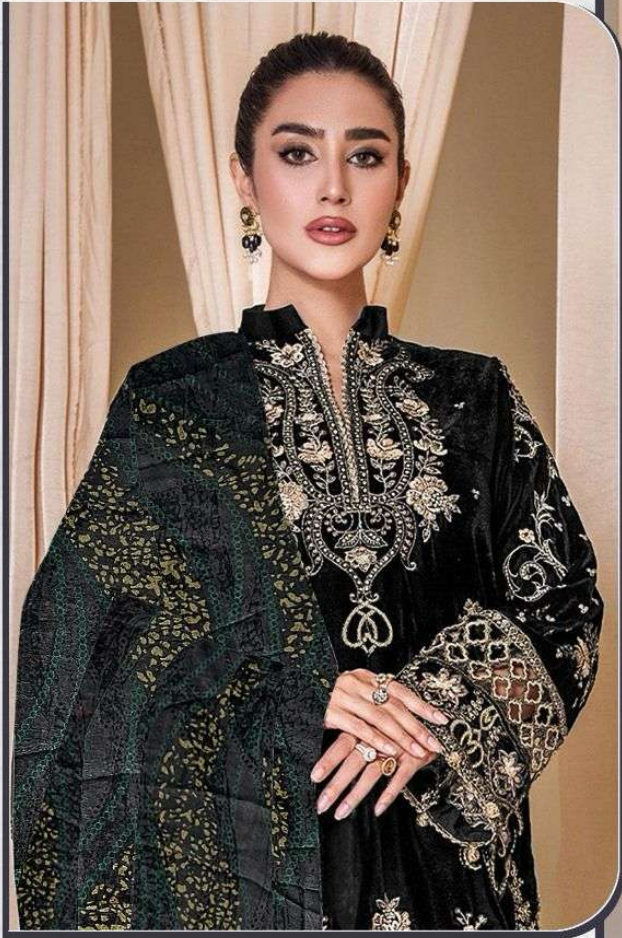

**Fepic**<sup>®</sup>

V-17024

**WASHING INTRUCTIONS**

DO NOT USE ANY TYPE OF BLEACH OR STAIN REMOVING CHEMICALS  
BEFORE CUTTING / STITCHING, FABRIC SHOUD BE SOAKED BE SOAKED IN WATER  
( ALL COMPONENTS SEPARATELY ) FOR 15 MINUTES