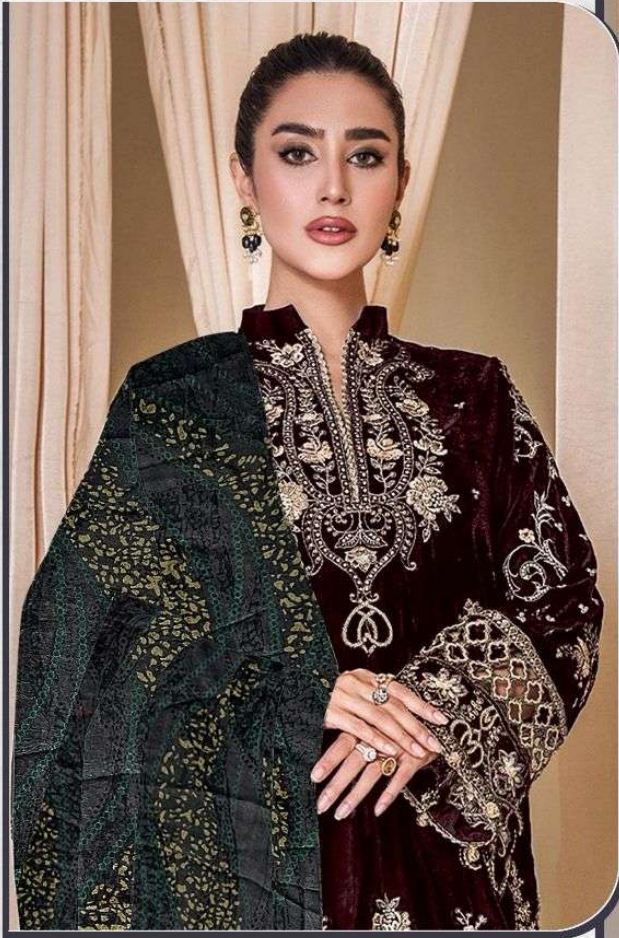

Fepic®

V-17024 B

WASHING INTRUCTIONS

DO NOT USE ANY TYPE OF BLEACH OR STAIN REMOVING CHEMICALS
BEFORE CUTTING / STITCHING, FABRIC SHOUD BE SOAKED BE SOAKED IN WATER
(ALL COMPONENTS SEPARATELY) FOR 15 MINUTES
DO NOT KEEP WET FABRIC IN TWISTED FROM IN ORDER TO AVOID COPY MARKS |
WASH COLOURED AND WHITE FABRICS SEPARATELY
IRON CLOTHES AT MODERATE TEMPERATURE | DO NOT DRY FABRIC IN DIRECT SUNLIGHT
(EXTRA LACES, HANGINGS AND ACCESSORIES ARE NOT INDUDED)