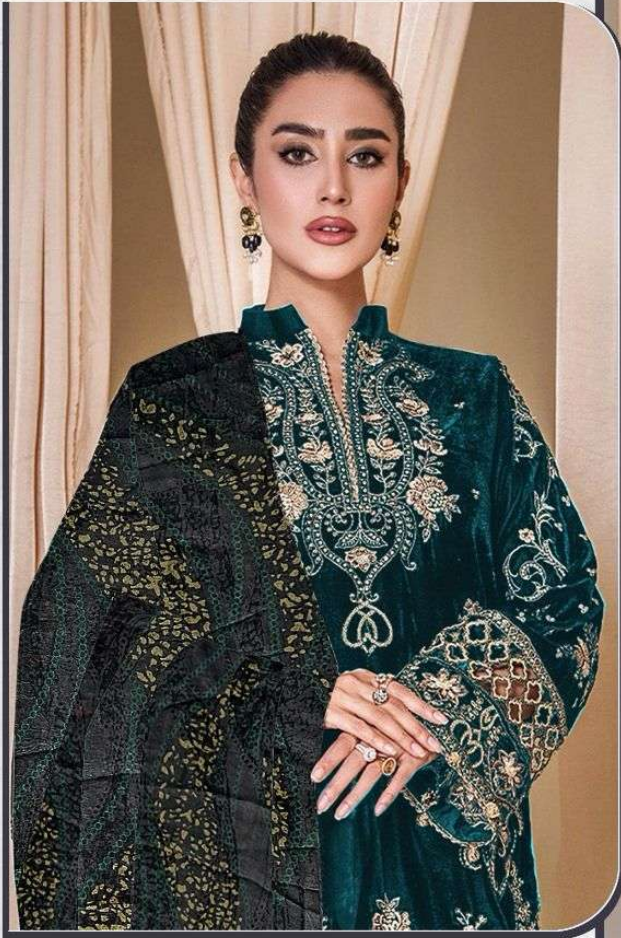

Fepic®

V-17024 C

WASHING INTRUCTIONS

DO NOT USE ANY TYPE OF BLEACH OR STAIN REMOVING CHEMICALS
BEFORE CUTTING / STITCHING, FABRIC SHOUD BE SOAKED BE SOAKED IN WATER
(ALL COMPONENTS SEPARATELY) FOR 15 MINUTES
DO NOT KEEP WET FABRIC IN TWISTED FROM IN ORDER TO AVOID COPY MARKS |
WASH COLOURED AND WHITE FABRICS SEPARATELY
IRON CLOTHES AT MODERATE TEMPERATURE | DO NOT DRY FABRIC IN DIRECT SUNLIGHT
(EXTRA LACES, HANGINGS AND ACCESSORIES ARE NOT INDUED)