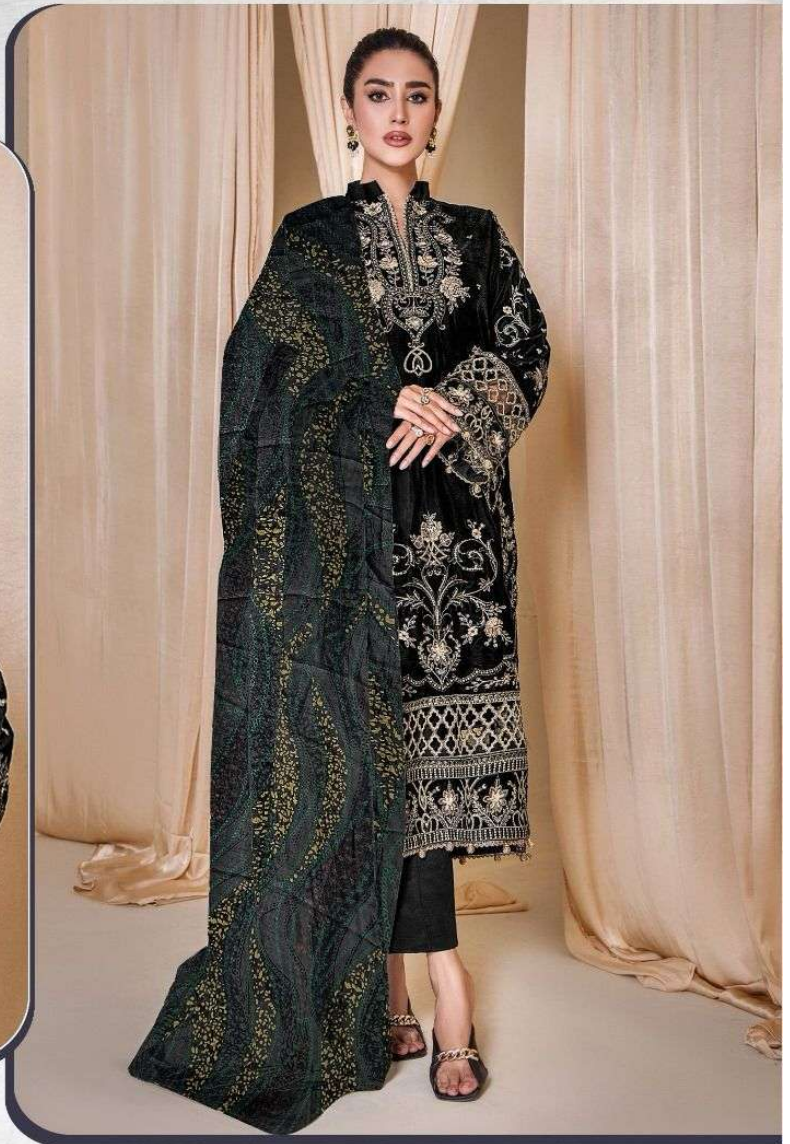

Fepic[®]

V-17024

WASHING INTRUCTIONS

DO NOT USE ANY TYPE OF BLEACH OR STAIN REMOVING CHEMICALS
BEFORE CUTTING / STITCHING, FABRIC SHOUD BE SOAKED BE SOAKED IN WATER
(ALL COMPONENTS SEPARATELY) FOR 15 MINUTES
DO NOT KEEP WET FABRIC IN TWISTED FROM IN ORDER TO AVOID COPY MARKS |
WASH COLOURED AND WHITE FABRICS SEPARATELY
IRON CLOTHES AT MODERATE TEMPERATURE | DO NOT DRY FABRIC IN DIRECT SUNLIGHT
(EXTRA LACES, HANGINGS AND ACCESSORIES ARE NOT INDUED)