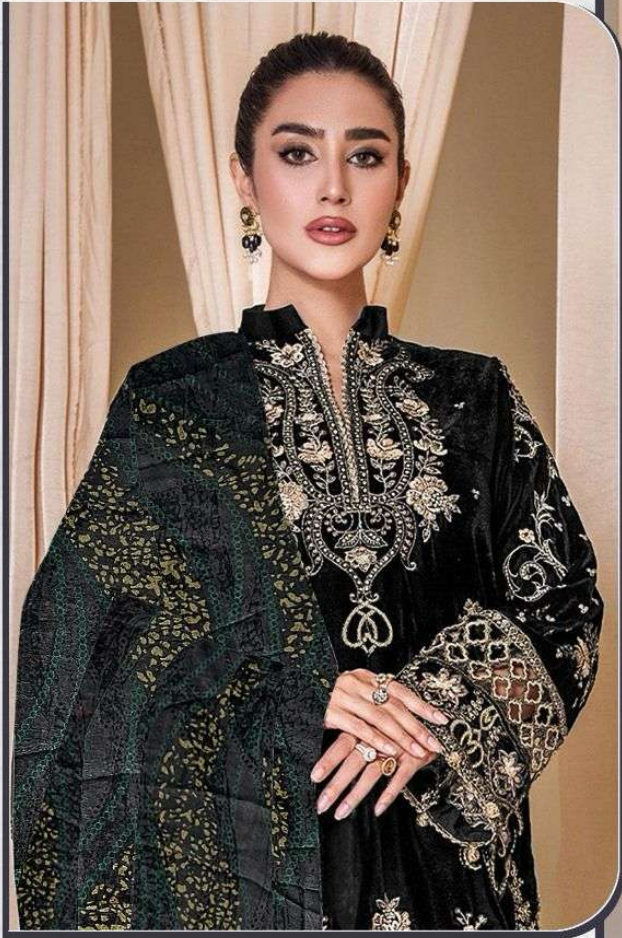

Fepic®

V-17024

WASHING INTRUCTIONS

DO NOT USE ANY TYPE OF BLEACH OR STAIN REMOVING CHEMICALS
BEFORE CUTTING / STITCHING, FABRIC SHOUD BE SOAKED BE SOAKED IN WATER
(ALL COMPONENTS SEPARATELY) FOR 15 MINUTES

DO NOT KEEP WET FABRIC IN TWISTED FROM IN ORDER TO AVOID COPY MARKS |

WASH COLOURED AND WHITE FABRICS SEPARATELY
IRON CLOTHES AT MODERATE TEMPERATURE | DO NOT DRY FABRIC IN DIRECT SUNLIGHT
(EXTRA LACES, HANGINGS AND ACCESSORIES ARE NOT INDUDED)