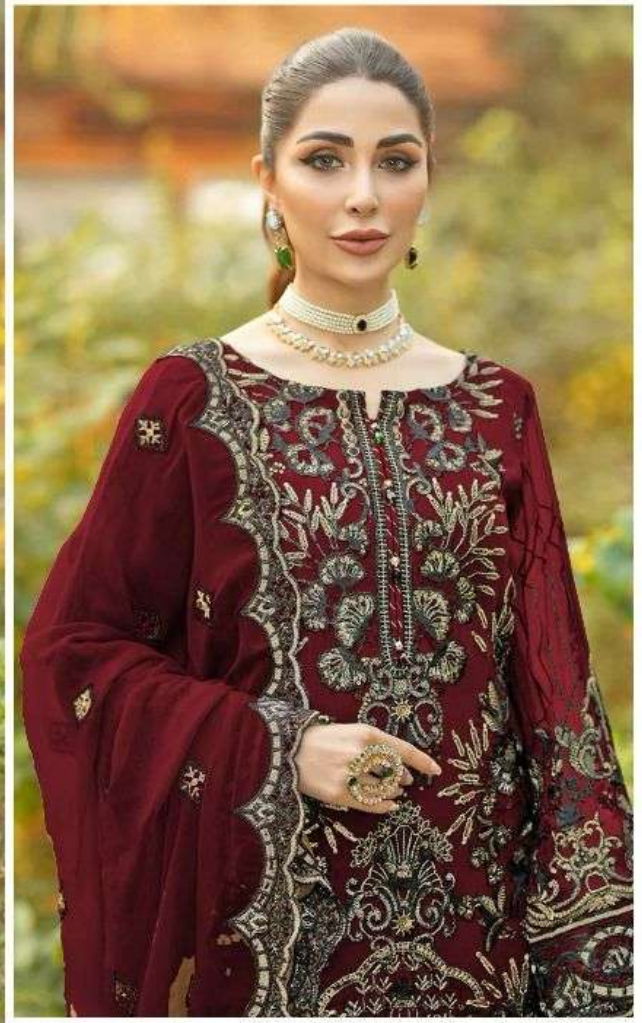

Aayra -44-B

Top : Fox Georgett With Embroidery
Bottom : Dull Santoon
Inner : Dull Santoon
Dupatta : Fox Georgett With Embroidery

Aayra -44

Top : Fox Georgett With Embroidery
Bottom : Dull Santoon
Inner : Dull Santoon
Dupatta : Fox Georgett With Embroidery

Aayra -44-B

Top : Fox Georgett With Embroidery

Bottom : Dull Santoon

Inner : Dull Santoon

Dupatta : Fox Georgett With Embroidery

Aayra -44-C

Top : Fox Georgett With Embroidery

Bottom : Dull Santoon

Inner : Dull Santoon

Dupatta : Fox Georgett With Embroidery

Aayra -44-D

Top : Fox Georgett With Embroidery

Bottom : Dull Santoon

Inner : Dull Santoon

Dupatta : Fox Georgett With Embroidery

PL
Aayra -44
Top - Full Length with Embroidery
Dupatta - Full Length with Embroidery

Aayra -44

Top : Fox Georgett With Embroidery
Bottom : Dull Santoon
Inner : Dull Santoon
Dupatta : Fox Georgett With Embroidery

44

44-B

44-C

44-D