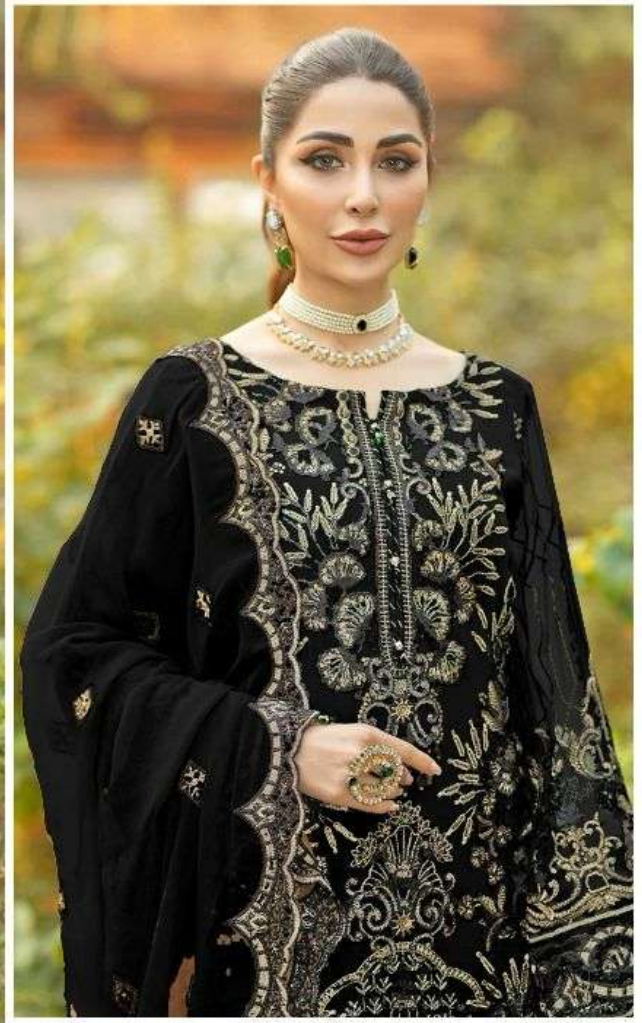

Aayra -44-B

Top : Fox Georgett With Embroidery
Bottom : Dull Santoon
Inner : Dull Santoon
Dupatta : Fox Georgett With Embroidery

Aayra -44

Top : Fox Georgett With Embroidery
Bottom : Dull Santoon
Inner : Dull Santoon
Dupatta : Fox Georgett With Embroidery

Aayra -44-B

Top : Fox Georgett With Embroidery

Bottom : Dull Santoon

Inner : Dull Santoon

Dupatta : Fox Georgett With Embroidery

Aayra -44-C

Top : Fox Georgett With Embroidery

Bottom : Dull Santoon

Inner : Dull Santoon

Dupatta : Fox Georgett With Embroidery

Aayra -44-D

Top : Fox Georgett With Embroidery

Bottom : Dull Santoon

Inner : Dull Santoon

Dupatta : Fox Georgett With Embroidery

PL
Aayra -44
Top - Full Length with Embroidery
Dupatta - Full Length with Embroidery