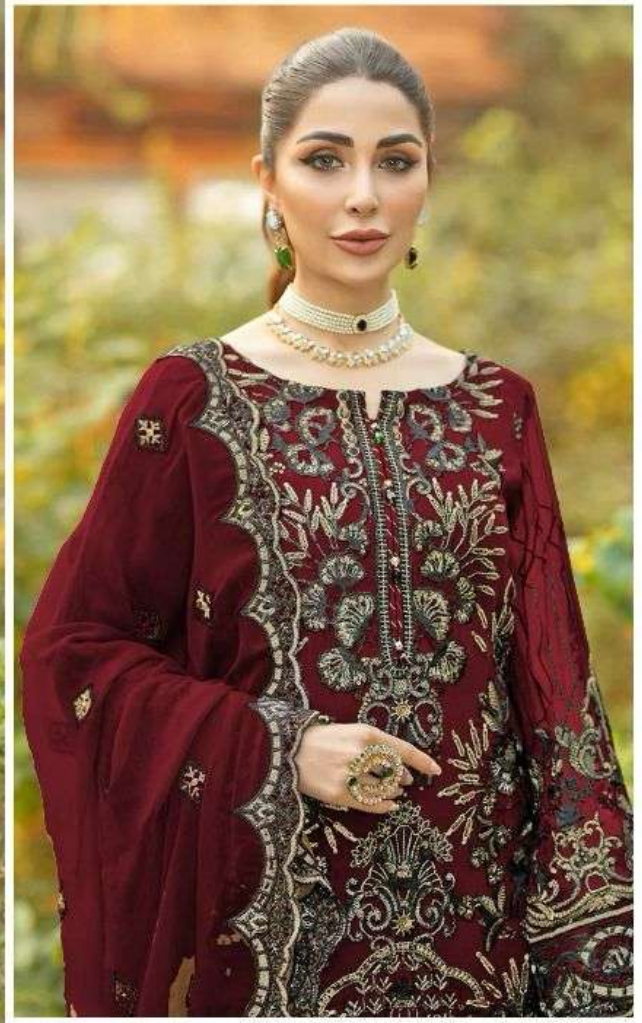

Aayra -44-B

Top : Fox Georgett With Embroidery
Bottom : Dull Santoon
Inner : Dull Santoon
Dupatta : Fox Georgett With Embroidery

Aayra -44

Top : Fox Georgett With Embroidery
Bottom : Dull Santoon
Inner : Dull Santoon
Dupatta : Fox Georgett With Embroidery

Aayra -44-B

Top : Fox Georgett With Embroidery
Bottom : Dull Santoon
Inner : Dull Santoon
Dupatta : Fox Georgett With Embroidery

Aayra -44-C

Top : Fox Georgett With Embroidery

Bottom : Dull Santoon

Inner : Dull Santoon

Dupatta : Fox Georgett With Embroidery

Aayra -44-D

Top : Fox Georgett With Embroidery
Bottom : Dull Santoon
Inner : Dull Santoon
Dupatta : Fox Georgett With Embroidery

PL
Fashion
Aayra -44
Top - Full Length with Embroidery
& Applique
Dupatta - Full Length with Embroidery

Aayra -44

Top : Fox Georgett With Embroidery
Bottom : Dull Santoon
Inner : Dull Santoon
Dupatta : Fox Georgett With Embroidery

44

44-B

44-C

44-D