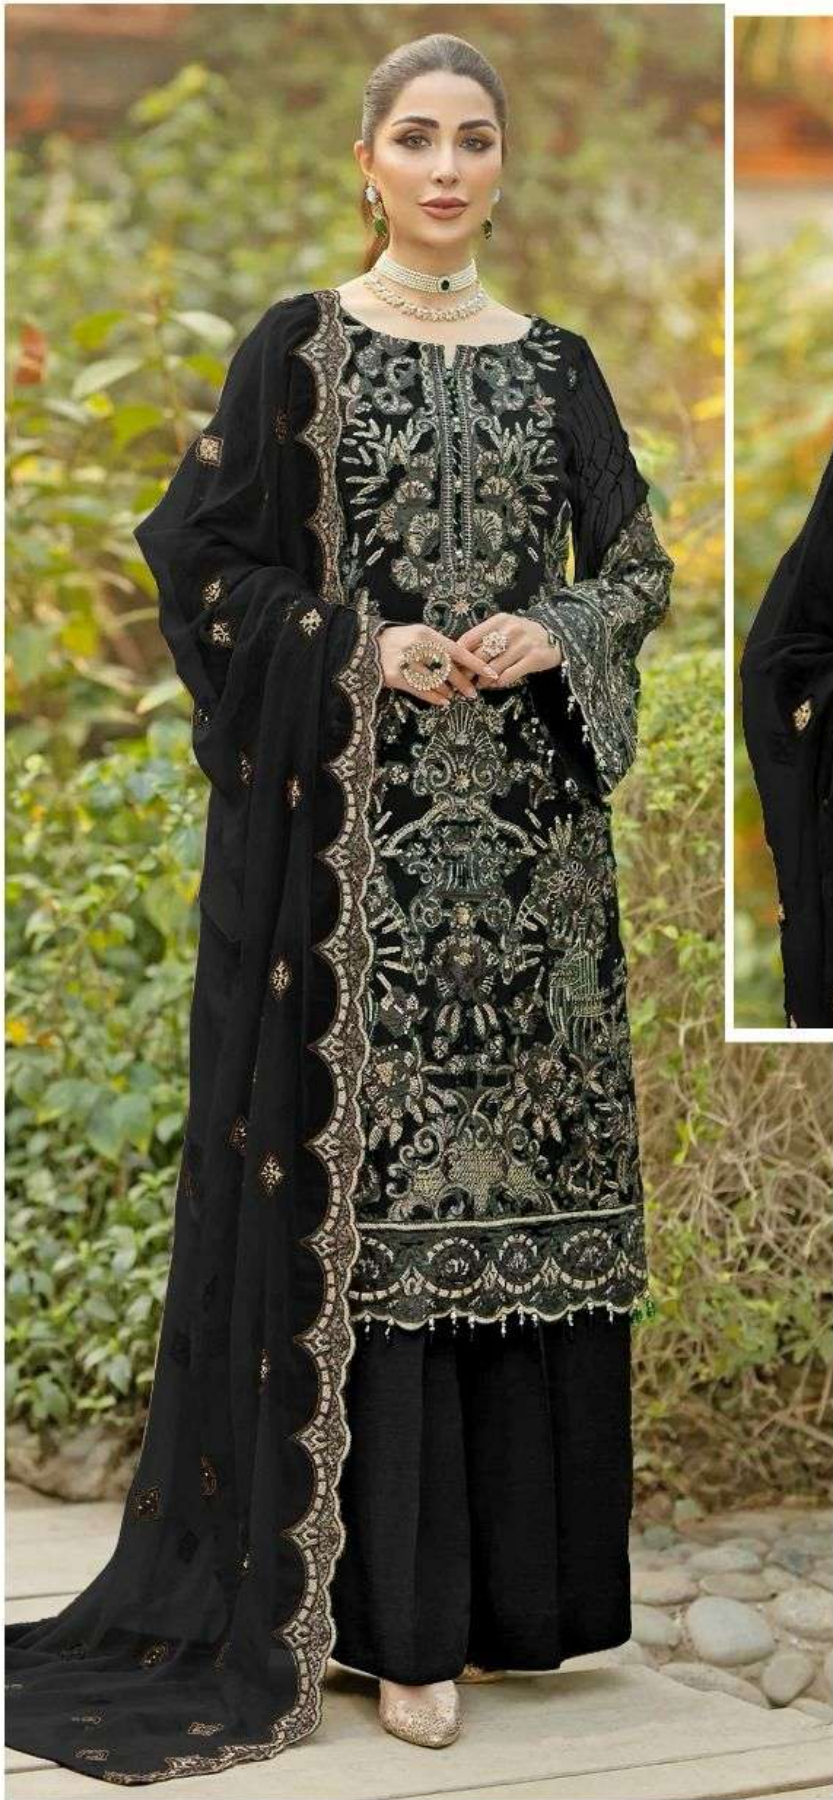

Aayra -44-B

Top : Fox Georgett With Embroidery
Bottom : Dull Santoon
Inner : Dull Santoon
Dupatta : Fox Georgett With Embroidery

Aayra -44

Top : Fox Georgett With Embroidery
Bottom : Dull Santoon
Inner : Dull Santoon
Dupatta : Fox Georgett With Embroidery

Aayra -44-B

Top : Fox Georgett With Embroidery

Bottom : Dull Santoon

Inner : Dull Santoon

Dupatta : Fox Georgett With Embroidery

Aayra -44-C

Top : Fox Georgett With Embroidery

Bottom : Dull Santoon

Inner : Dull Santoon

Dupatta : Fox Georgett With Embroidery

Aayra -44-D

Top : Fox Georgett With Embroidery

Bottom : Dull Santoon

Inner : Dull Santoon

Dupatta : Fox Georgett With Embroidery

PL
Aayra -44
Top - Full Length with Embroidery
Dupatta - Full Length with Embroidery