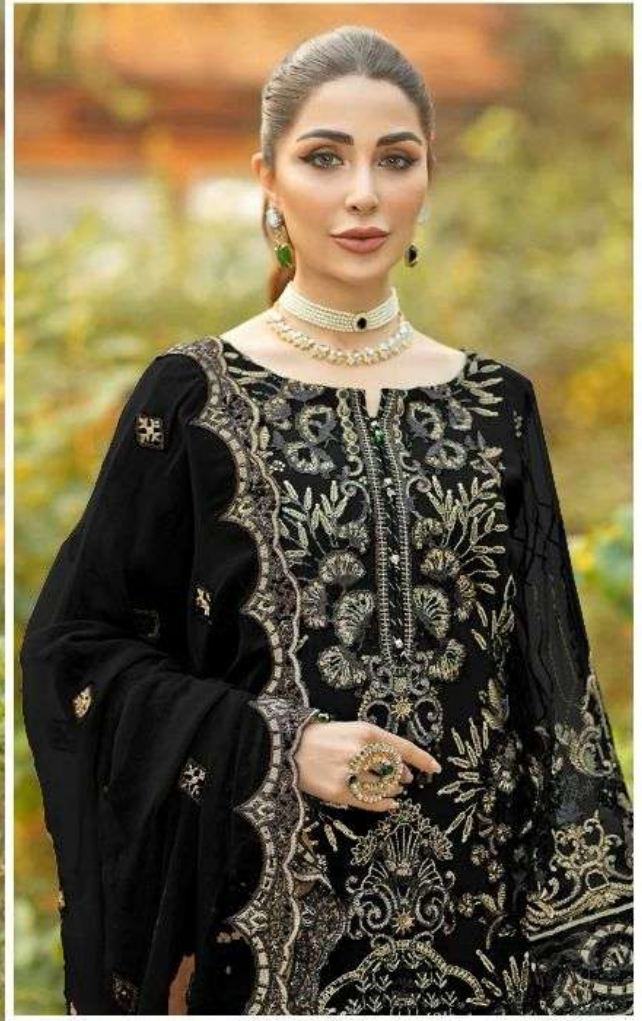

Aayra -44-B

Top : Fox Georgett With Embroidery
Bottom : Dull Santoon
Inner : Dull Santoon
Dupatta : Fox Georgett With Embroidery

Aayra -44

Top : Fox Georgett With Embroidery
Bottom : Dull Santoon
Inner : Dull Santoon
Dupatta : Fox Georgett With Embroidery

Aayra -44-B

Top : Fox Georgett With Embroidery
Bottom : Dull Santoon
Inner : Dull Santoon
Dupatta : Fox Georgett With Embroidery

Aayra -44-C

Top : Fox Georgett With Embroidery

Bottom : Dull Santoon

Inner : Dull Santoon

Dupatta : Fox Georgett With Embroidery

Aayra -44-D

Top : Fox Georgett With Embroidery
Bottom : Dull Santoon
Inner : Dull Santoon
Dupatta : Fox Georgett With Embroidery

PL
Fashion
Aayra -44
Top - Full Length with Embroidery
& Applique
Dupatta - Full Length with Embroidery