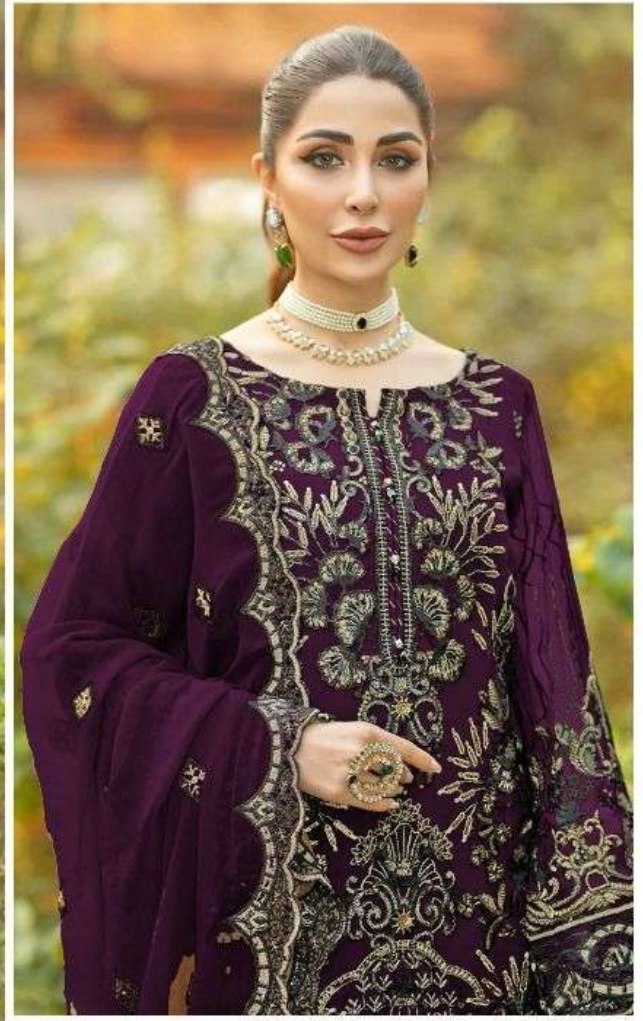

Aayra -44-B

Top : Fox Georgett With Embroidery
Bottom : Dull Santoon
Inner : Dull Santoon
Dupatta : Fox Georgett With Embroidery

Aayra -44

Top : Fox Georgett With Embroidery
Bottom : Dull Santoon
Inner : Dull Santoon
Dupatta : Fox Georgett With Embroidery

Aayra -44-B

Top : Fox Georgett With Embroidery

Bottom : Dull Santoon

Inner : Dull Santoon

Dupatta : Fox Georgett With Embroidery

Aayra -44-C

Top : Fox Georgett With Embroidery

Bottom : Dull Santoon

Inner : Dull Santoon

Dupatta : Fox Georgett With Embroidery

Aayra -44-D

Top : Fox Georgett With Embroidery

Bottom : Dull Santoon

Inner : Dull Santoon

Dupatta : Fox Georgett With Embroidery

PL
Aayra -44
Top - Full Length with Embroidery
Dupatta - Full Length with Embroidery

Aayra -44

Top : Fox Georgett With Embroidery
Bottom : Dull Santoon
Inner : Dull Santoon
Dupatta : Fox Georgett With Embroidery

44

44-B

44-C

44-D