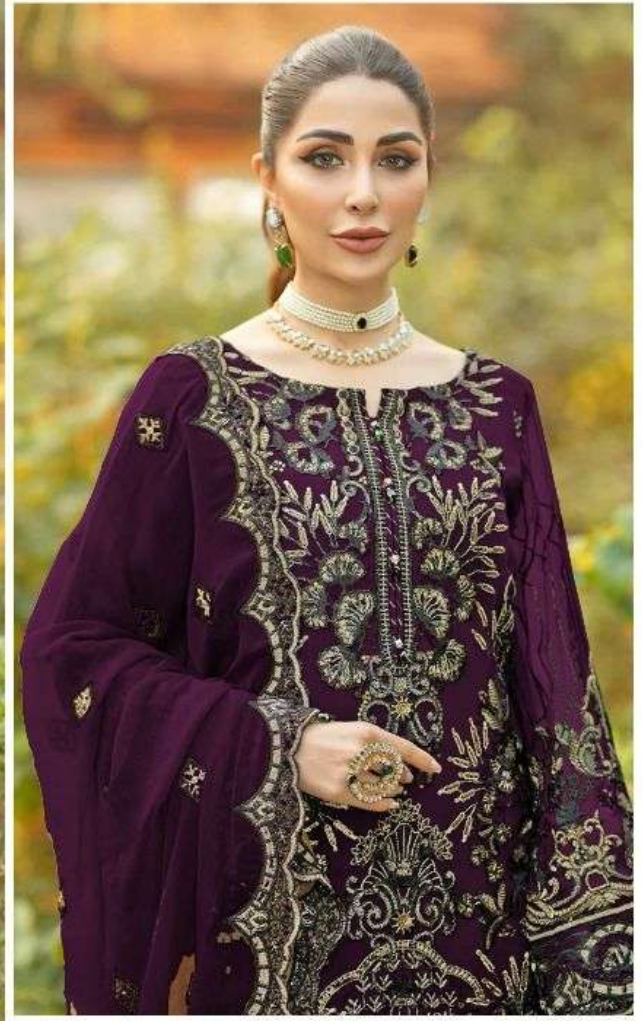

Aayra -44-B

Top : Fox Georgett With Embroidery
Bottom : Dull Santoon
Inner : Dull Santoon
Dupatta : Fox Georgett With Embroidery

Aayra -44

Top : Fox Georgett With Embroidery
Bottom : Dull Santoon
Inner : Dull Santoon
Dupatta : Fox Georgett With Embroidery

Aayra -44-B

Top : Fox Georgett With Embroidery
Bottom : Dull Santoon
Inner : Dull Santoon
Dupatta : Fox Georgett With Embroidery

Aayra -44-C

Top : Fox Georgett With Embroidery

Bottom : Dull Santoon

Inner : Dull Santoon

Dupatta : Fox Georgett With Embroidery

Aayra -44-D

Top : Fox Georgett With Embroidery
Bottom : Dull Santoon
Inner : Dull Santoon
Dupatta : Fox Georgett With Embroidery

PL
Fashion
Aayra -44
Top - Full Length with Embroidery
& Applique
Dupatta - Full Length with Embroidery

Aayra -44

Top : Fox Georgett With Embroidery
Bottom : Dull Santoon
Inner : Dull Santoon
Dupatta : Fox Georgett With Embroidery

44

44-B

44-C

44-D