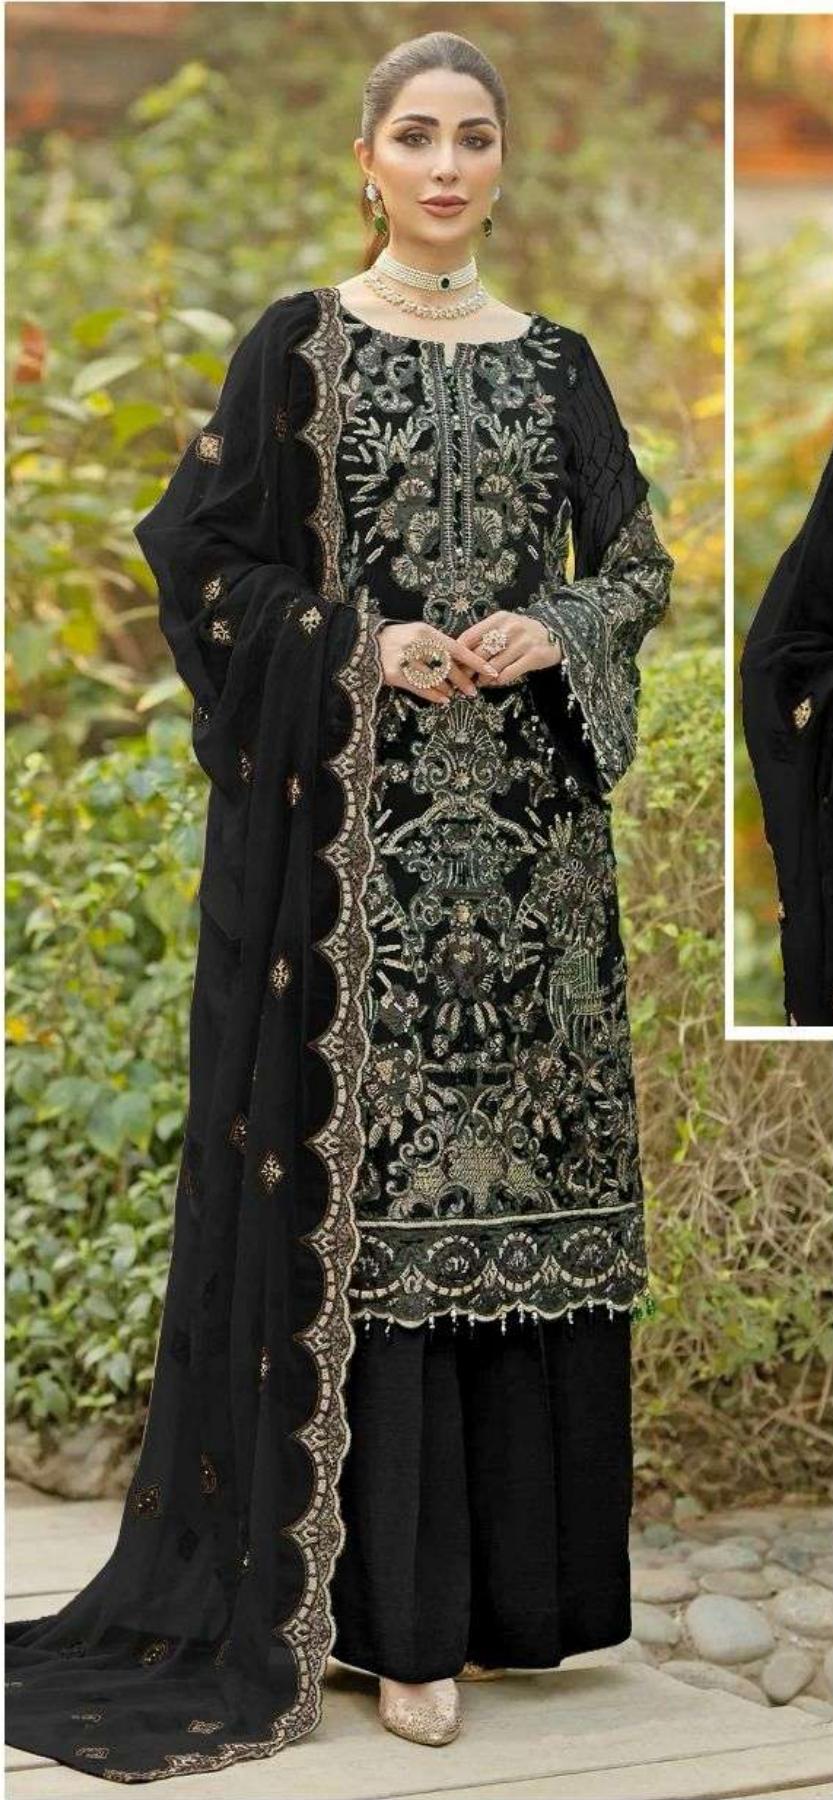

Aayra -44-B

Top : Fox Georgett With Embroidery
Bottom : Dull Santoon
Inner : Dull Santoon
Dupatta : Fox Georgett With Embroidery

Aayra -44

Top : Fox Georgett With Embroidery
Bottom : Dull Santoon
Inner : Dull Santoon
Dupatta : Fox Georgett With Embroidery

Aayra -44-B

Top : Fox Georgett With Embroidery
Bottom : Dull Santoon
Inner : Dull Santoon
Dupatta : Fox Georgett With Embroidery

Aayra -44-C

Top : Fox Georgett With Embroidery

Bottom : Dull Santoon

Inner : Dull Santoon

Dupatta : Fox Georgett With Embroidery

Aayra -44-D

Top : Fox Georgett With Embroidery
Bottom : Dull Santoon
Inner : Dull Santoon
Dupatta : Fox Georgett With Embroidery

PL
Fashion
Aayra -44
Top - Full Length with Embroidery
& Applique
Dupatta - Full Length with Embroidery