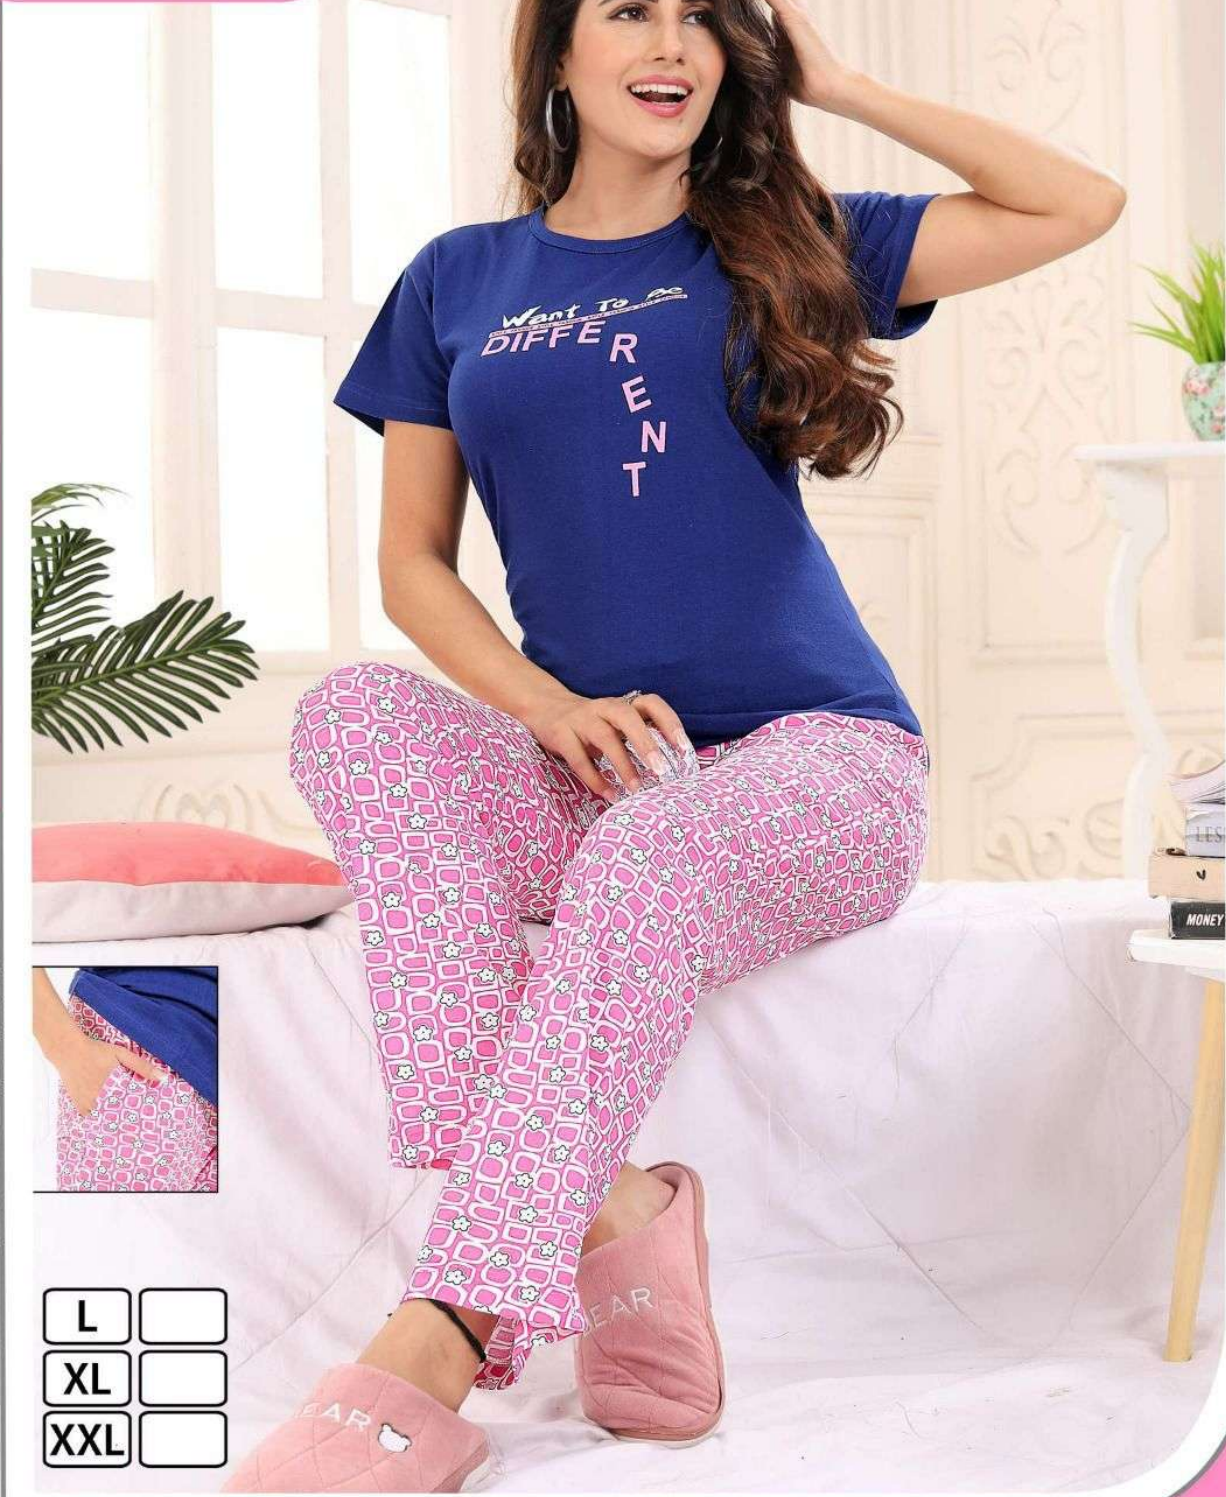

Premium  
Night Suit  
With Pocket

VOL-83-A

PREMIUM NIGHT WEAR

L	<input type="checkbox"/>
XL	<input type="checkbox"/>
XXL	<input type="checkbox"/>

Premium  
Night Suit  
With Pocket

VOL-83-A

PREMIUM NIGHT WEAR