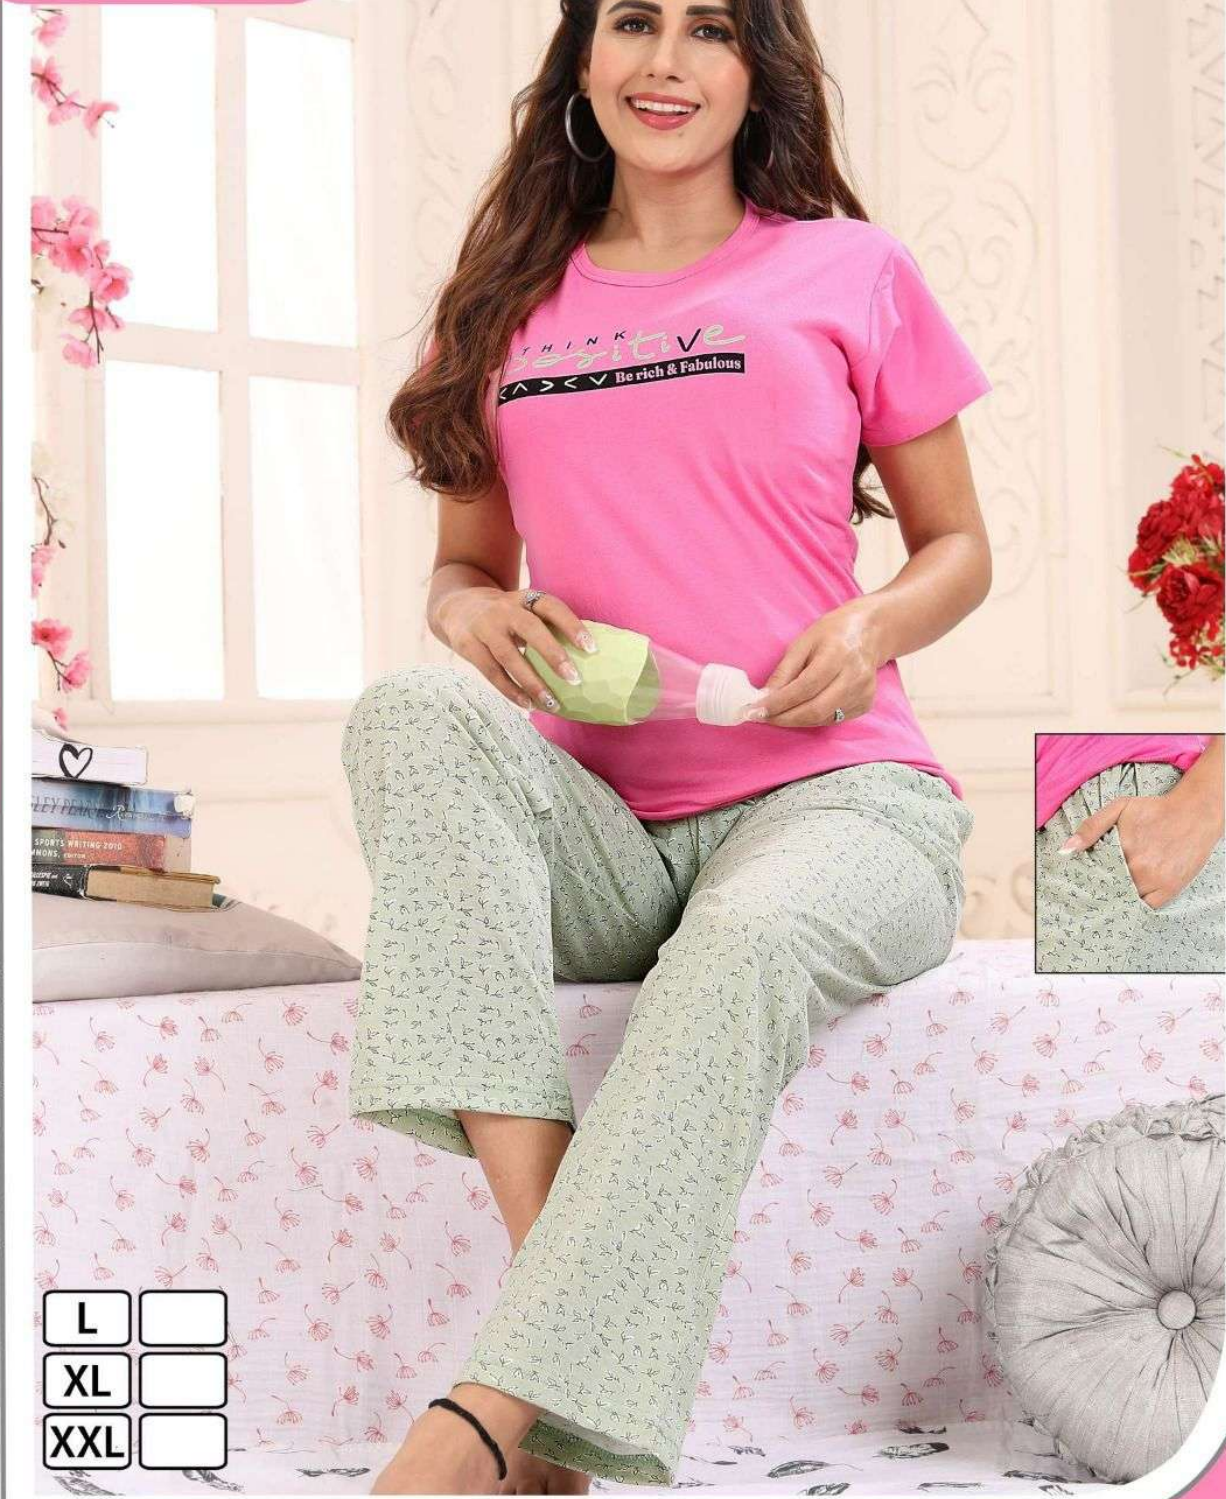

Premium
Night Suit
With Pocket

VOL-83-A

PREMIUM NIGHT WEAR

L	☐
XL	☐
XXL	☐