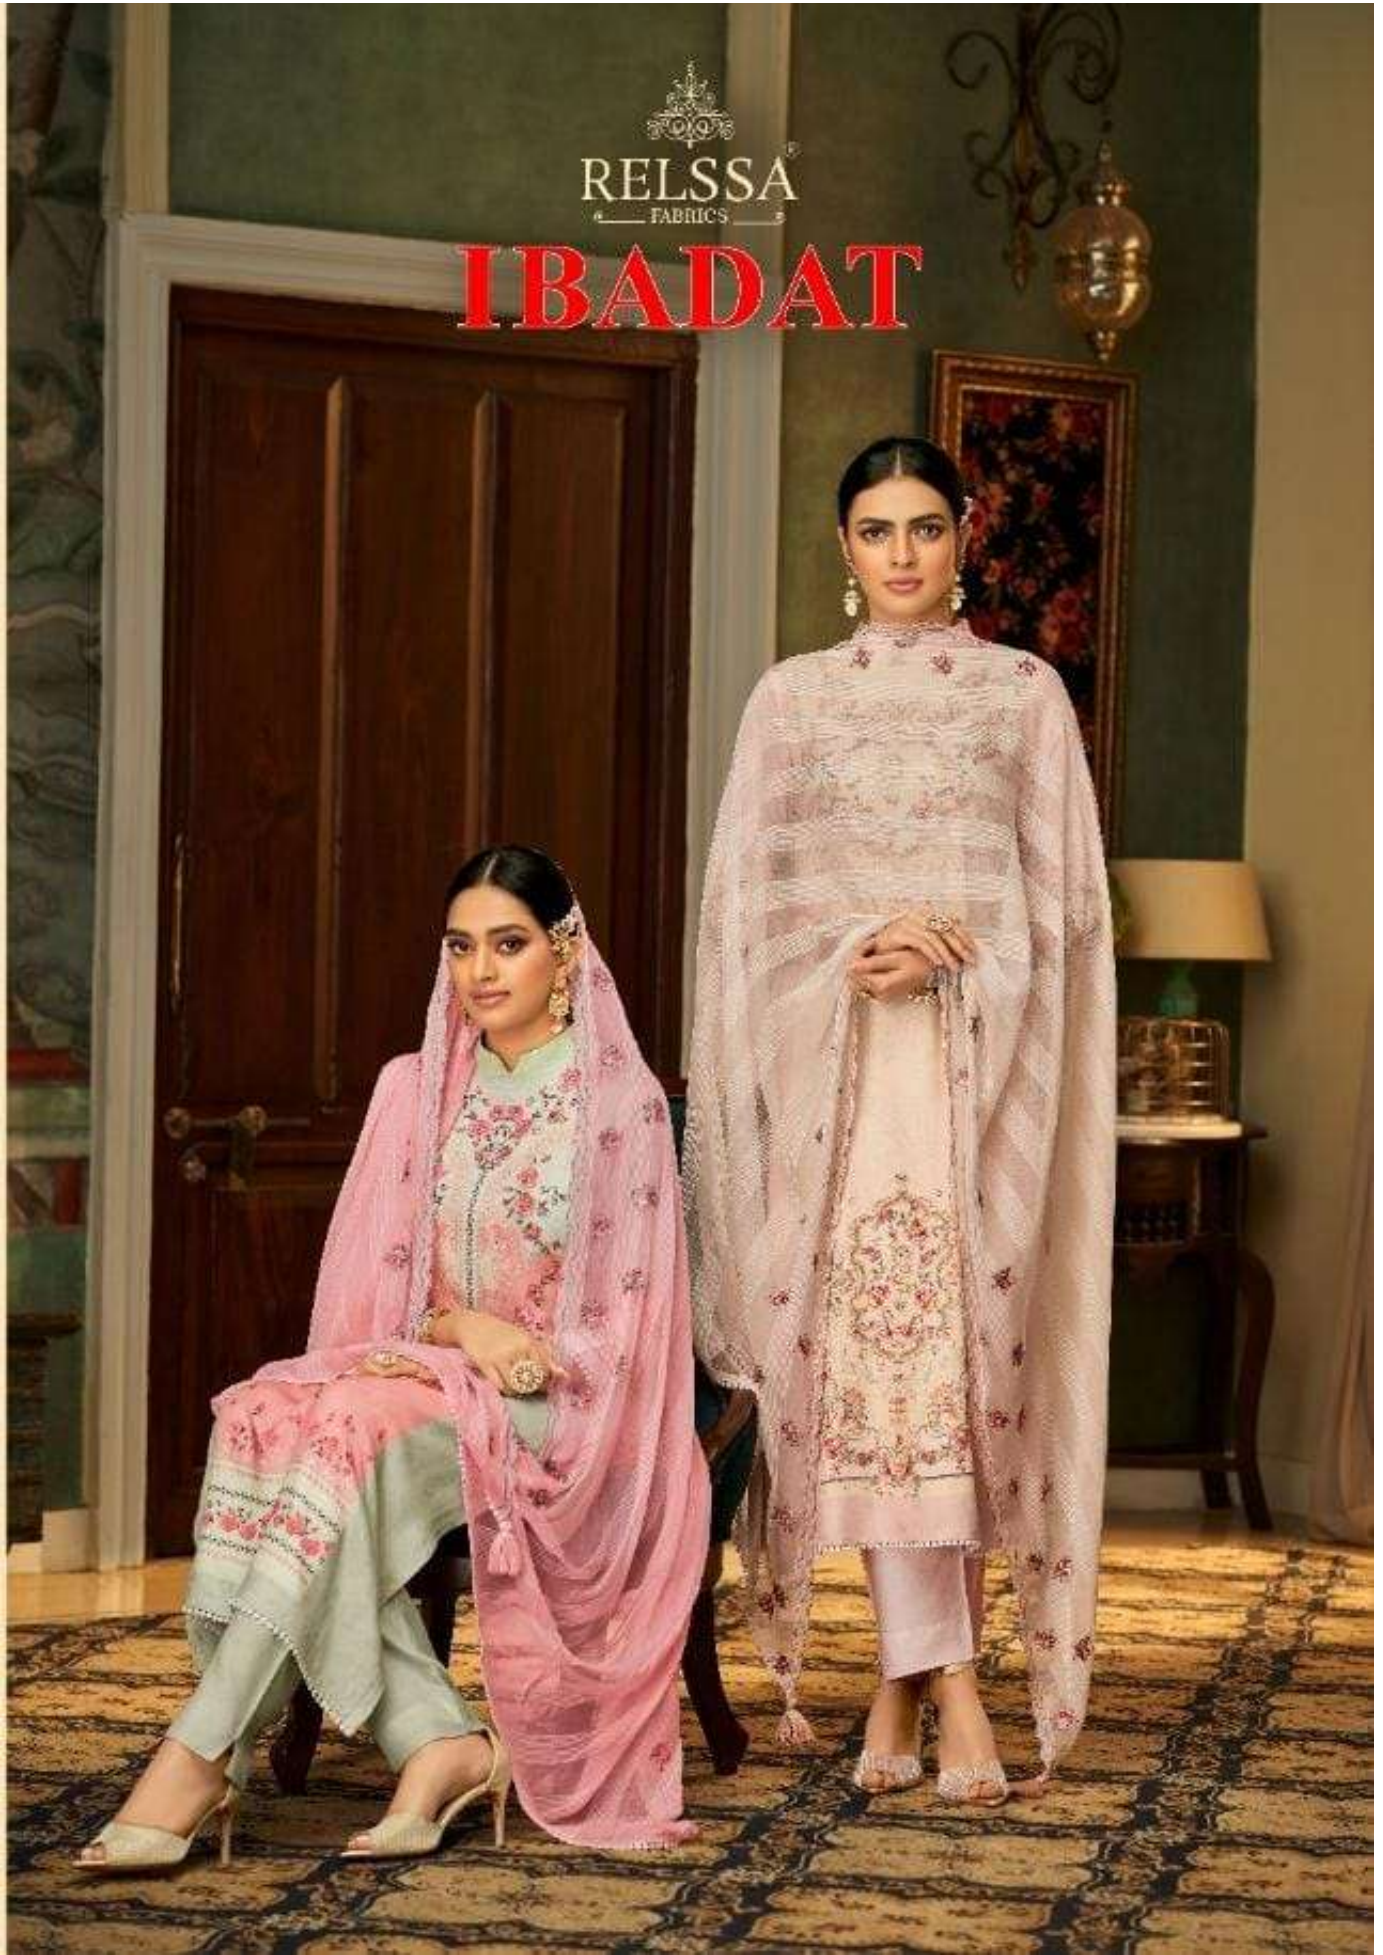

RELISSA
FABRICS

IBADAT