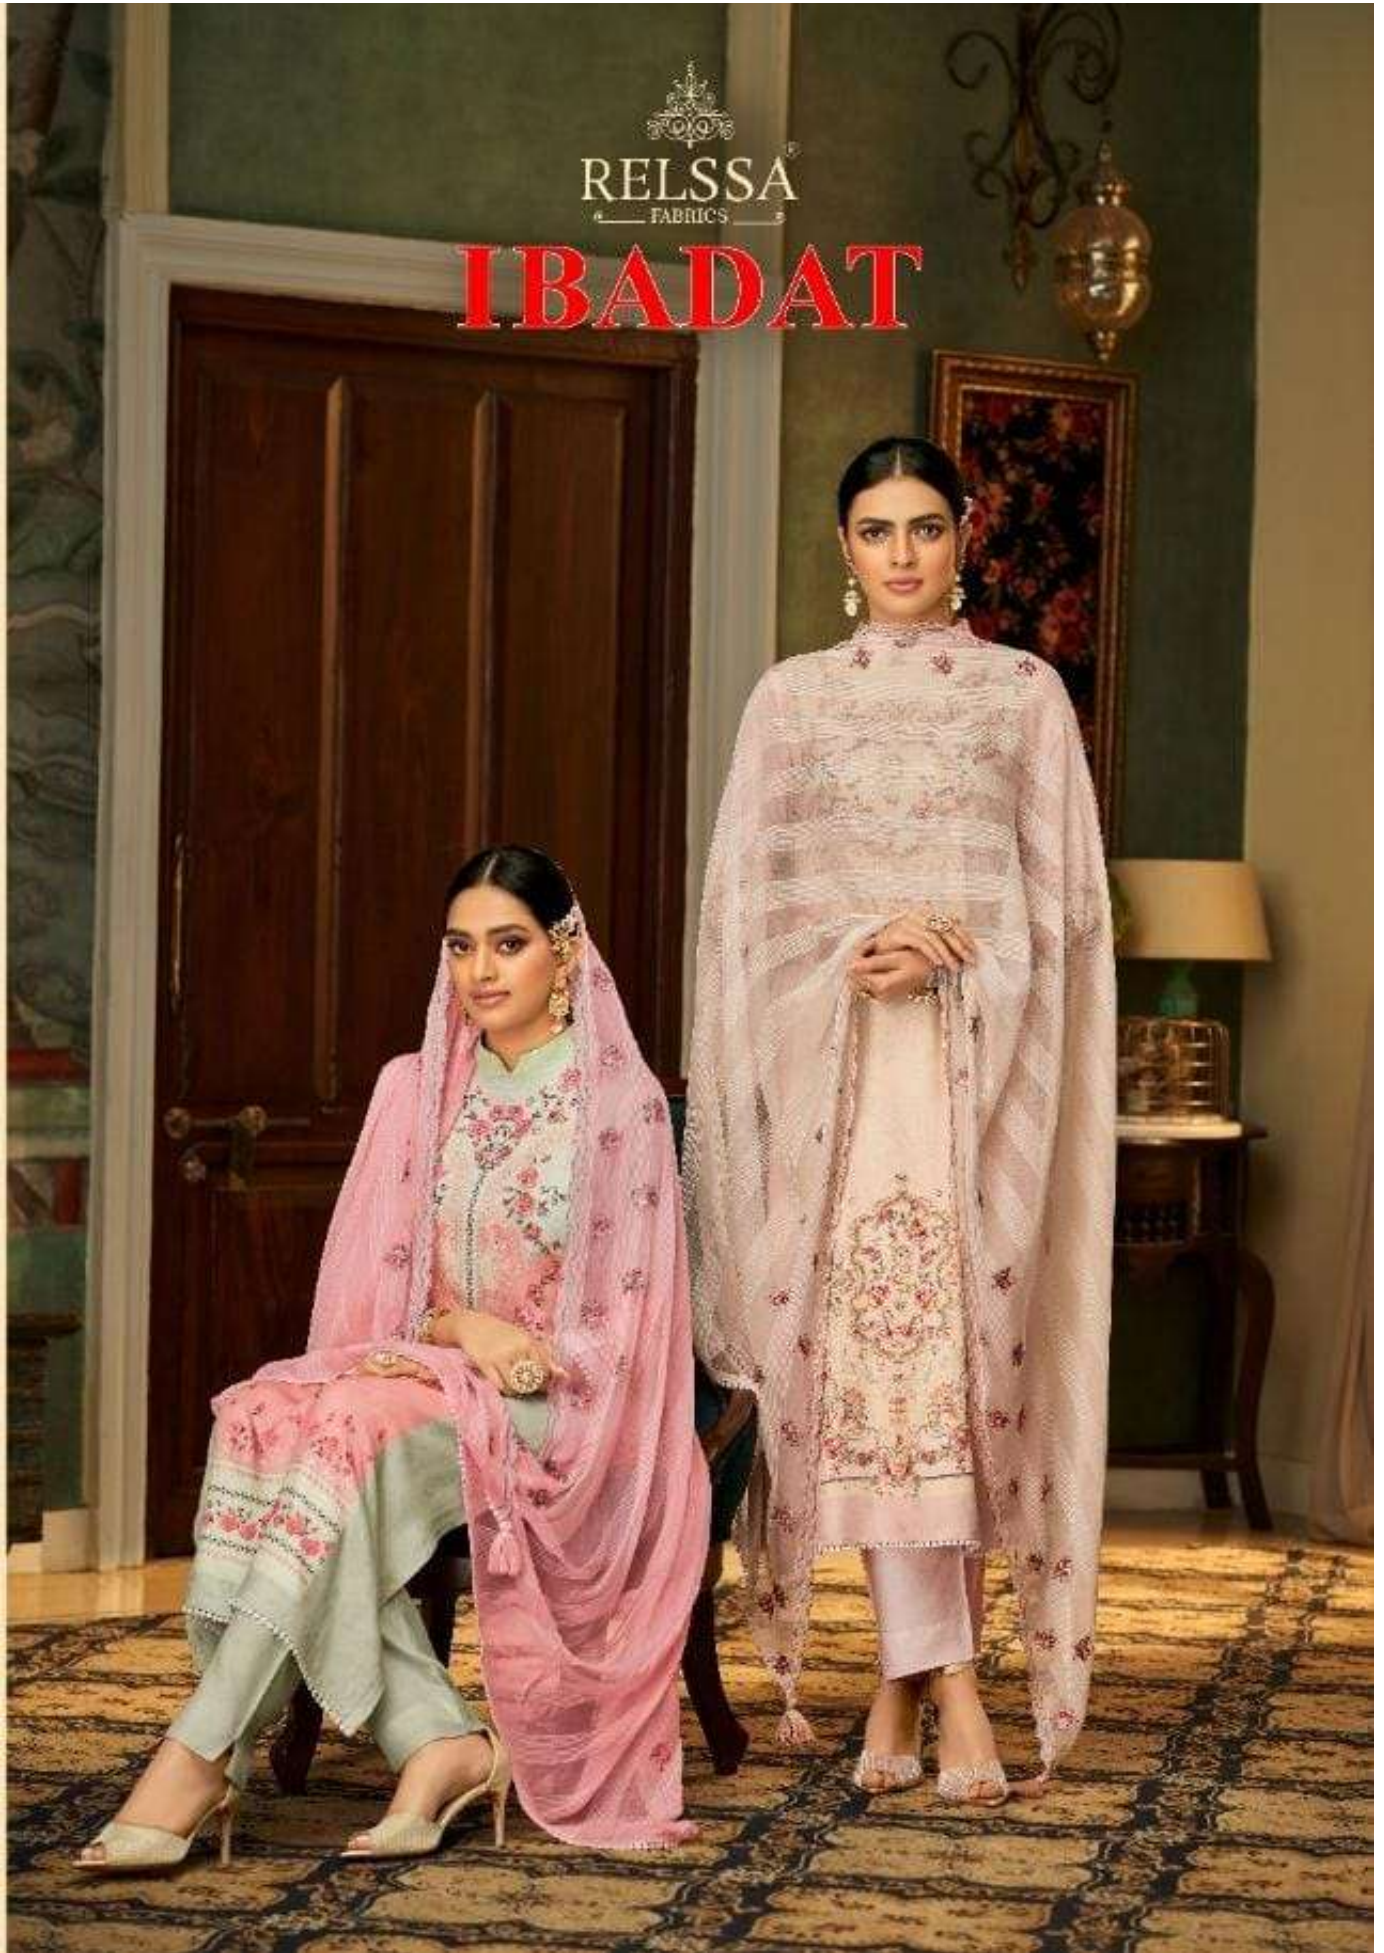

RELISSA
FABRICS

IBADAT