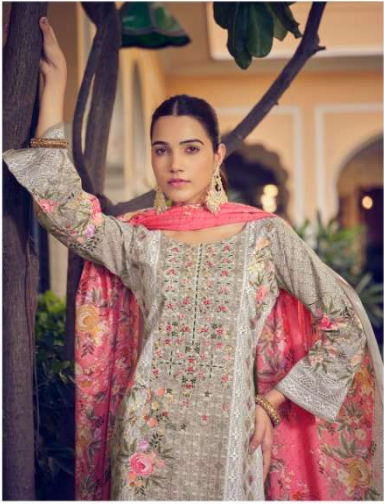

Belliza®
Designer Studio
853-001