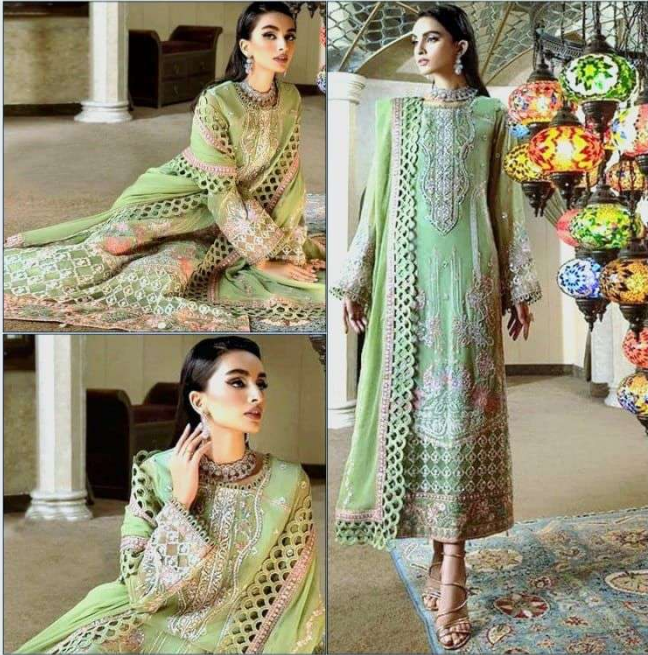

**ANAMSA**  
AA REAL FASHION BRAND

TOP-PURE FOX GEORGETTE WITH HEAVY EMBROIDERY AND SEQUENCE WORK  
BOTTOM/INNER- DULL SHANTOON  
DUPATTA- PURE GEORGETTE FANCY DUPATTA AND HEAVY EMBROIDERY

7773

D.No:-256