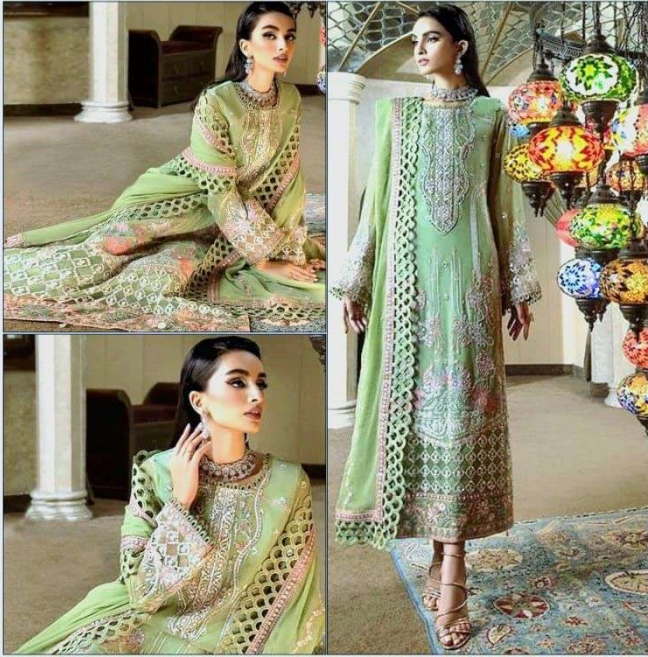

**ANAMSA**  
AA REAL FASHION BRAND

TOP-PURE FOX GEORGETTE WITH HEAVY EMBROIDERY AND SEQUENCE WORK  
BOTTOM/INNER- DULL SHANTOON  
DUPATTA- PURE GEORGETTE FANCY DUPATTA AND HEAVY EMBROIDERY

7773

D.No:-256