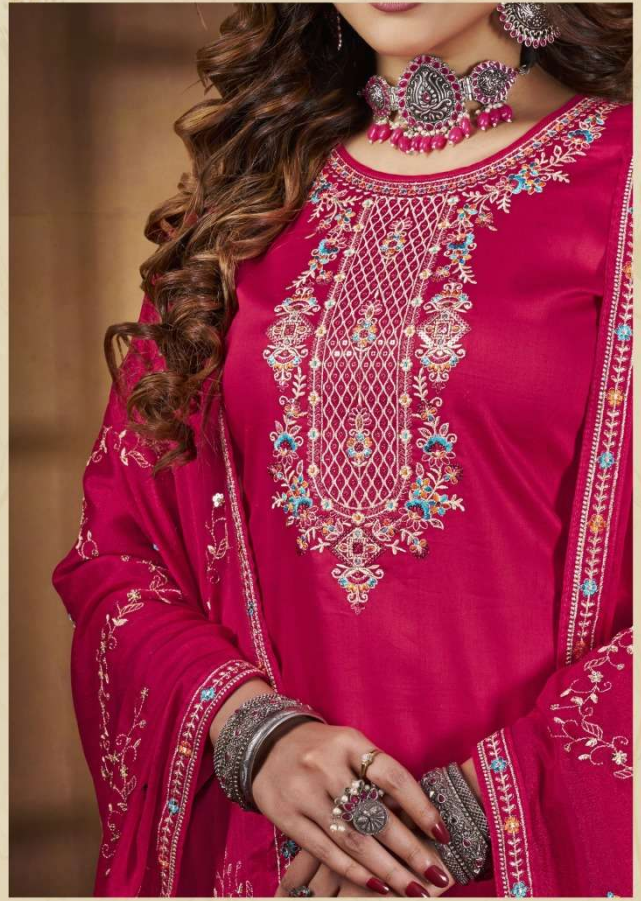

*Floral bliss*

11431

Great Style

11432

*Perfect Design*

• 11434

*Trend reports*

11435

*Exotic floral*

11436

11431

11432

11433

11434

11435

11436

- TOP - JAM COTTON WITH HEAVY WORK
- BOTTOM +INNER- SOLID SATIN COTTON
- DUPATTA - PURE CHINON WITH HEAVY WORK
- DESIGNS - 06

CATALOGUE :- **KEERAT**  
VOL-4