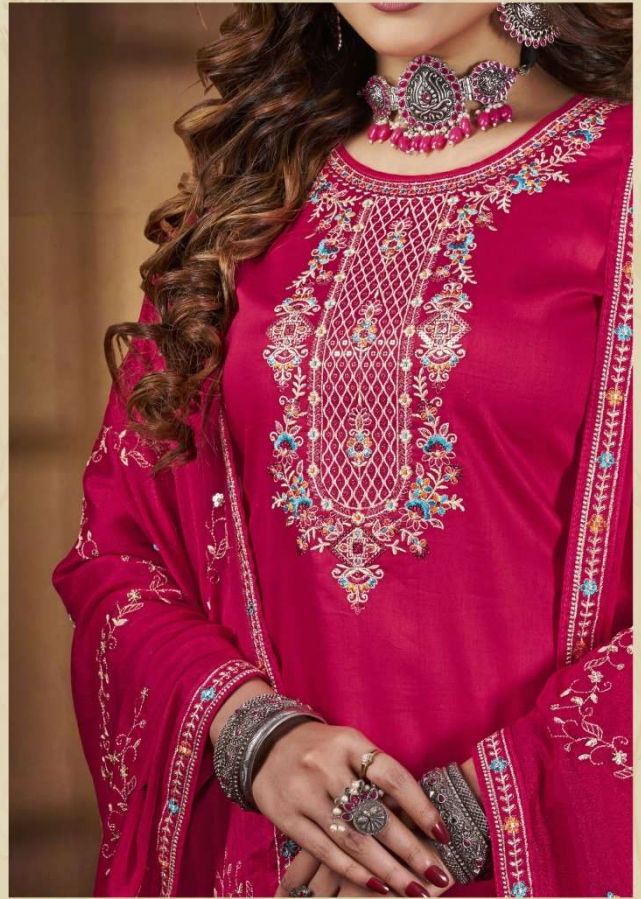

*Floral bliss*

11431

Great Style

11432

*Perfect Design*

• 11434

*Trend reports*

11435

*Exotic floral*

11436

11431

11432

11433

11434

11435

11436

- TOP - JAM COTTON WITH HEAVY WORK
- BOTTOM +INNER- SOLID SATIN COTTON
- DUPATTA - PURE CHINON WITH HEAVY WORK
- DESIGNS - 06

CATALOGUE :- **KEERAT**  
VOL-4