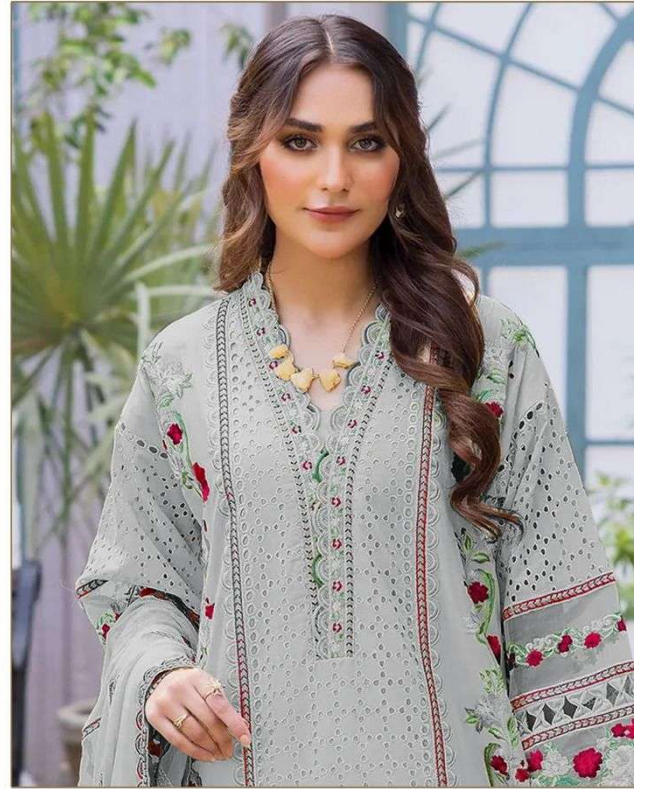

Serene®
Pakistani Suit
A BRAND BY **MEGHA EXPORT**

S - 198 D

Top - FOX GEORGETTE HEAVY
EMBROIDERED
INNER BOTTOM - DULL SANTOON
DUPATTA - NAZNEEN HEAVY
EMBROIDERED