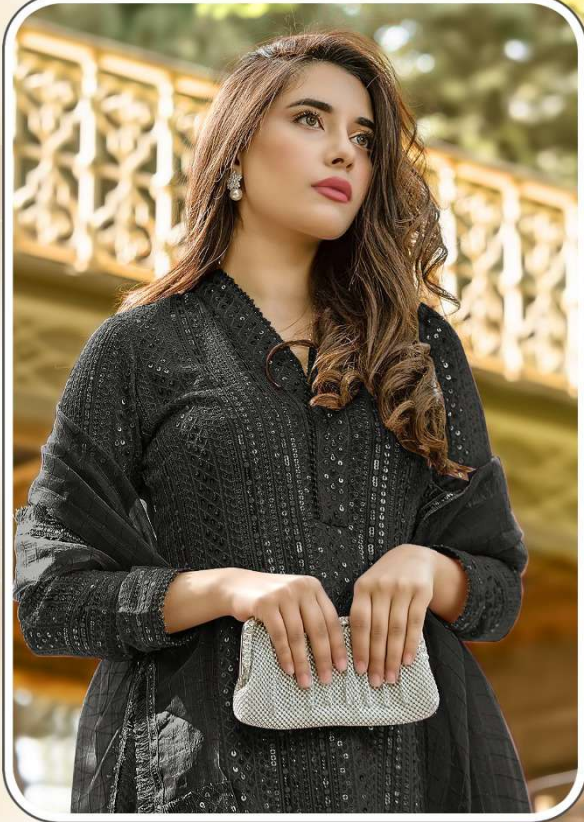

TOP:- FOX GEORGETTE
DUPATTA:- NAZMEEN
INNER:- SANTOON
BOTTOM:- SANTOON WITH
PATCH WORK

S-537-I

TOP:- FOX GEORGETTE
DUPATTA:- NAZMEEN
INNER:- SANTOON
BOTTOM:- SANTOON WITH
PATCH WORK

S-537-I