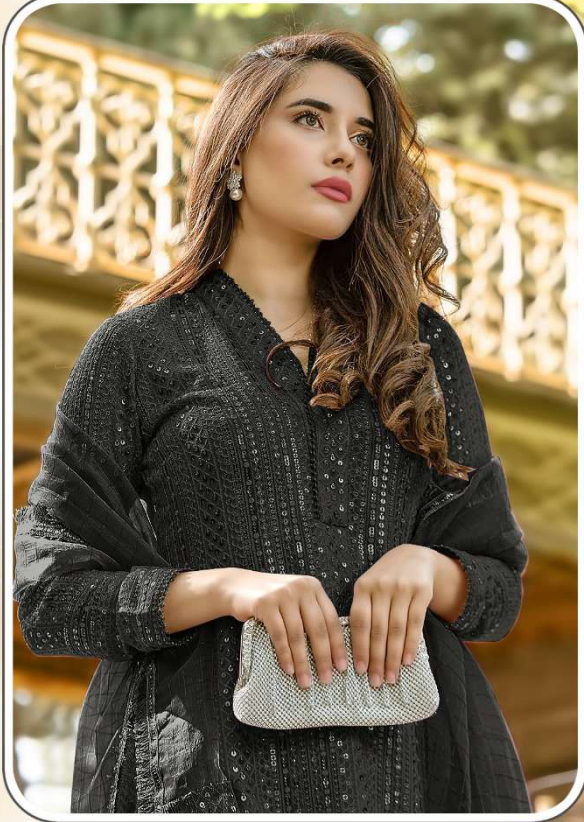

TOP:- FOX GEORGETTE  
DUPATTA:- NAZMEEN  
INNER:- SANTOON  
BOTTOM:- SANTOON WITH  
PATCH WORK

S-537-I

TOP:- FOX GEORGETTE  
DUPATTA:- NAZMEEN  
INNER:- SANTOON  
BOTTOM:- SANTOON WITH  
PATCH WORK

S-537-I