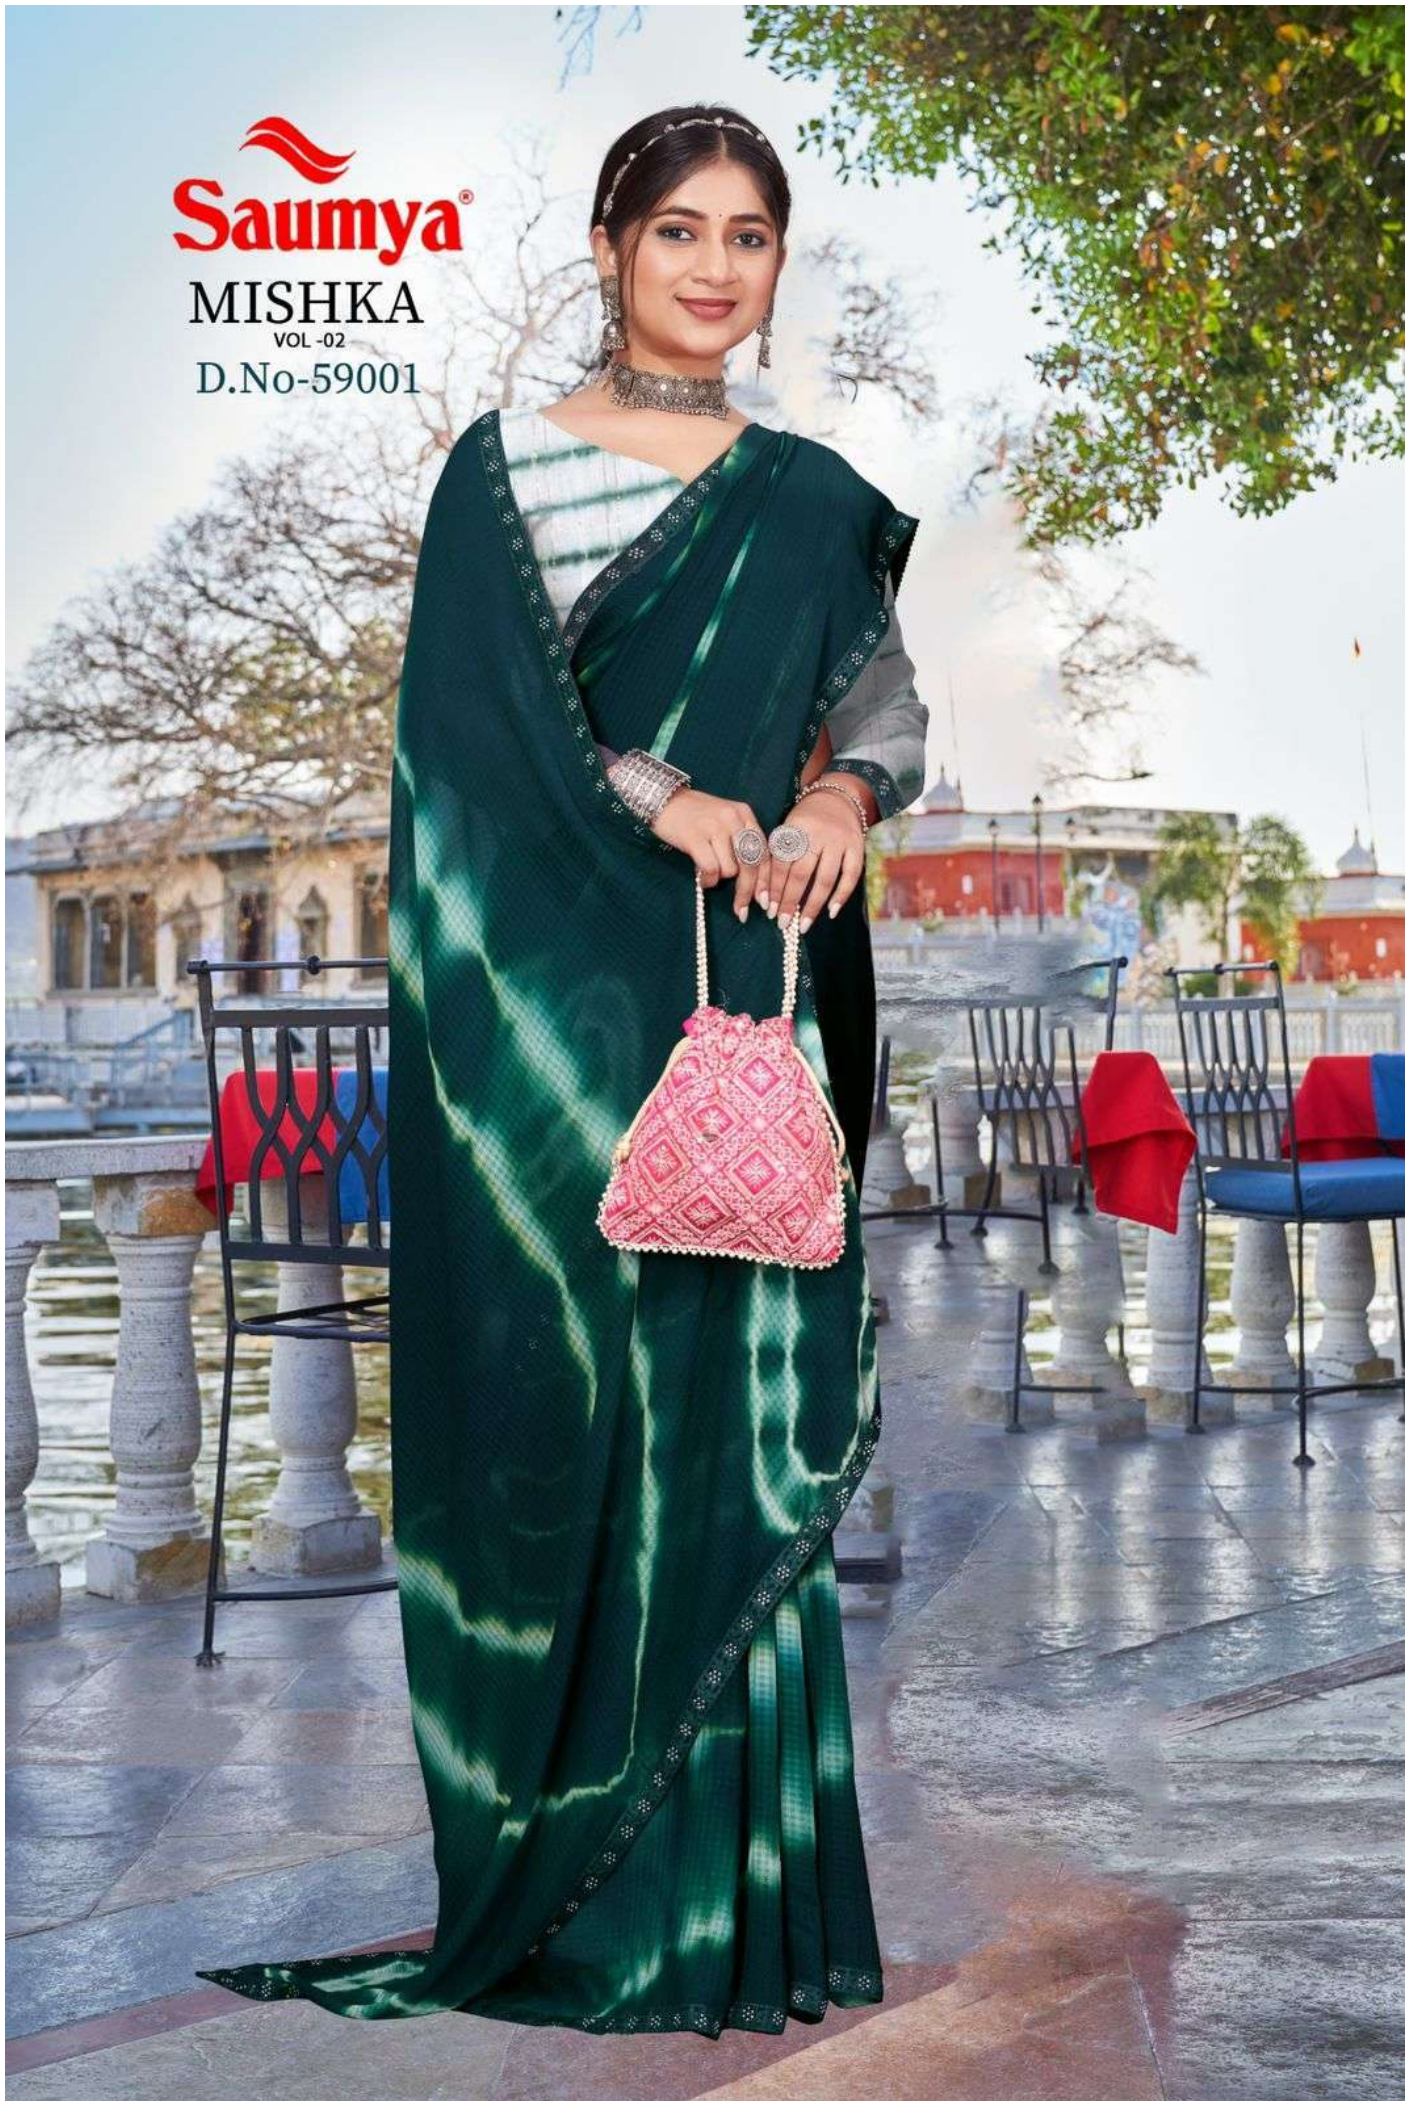

Saumya®

MISHKA

VOL-02

D.No-59001