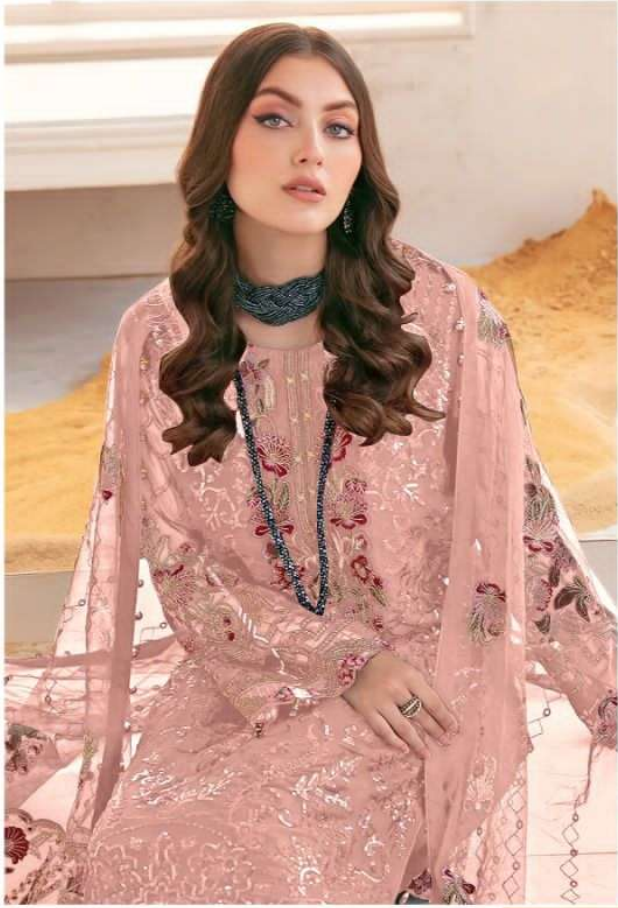

ALK®
AL KHUSHBU®

ALK D.No.3043-N

TOP

Fox Georgette
with Embroidery

BOTTOM-INNER

Dull santoon

DUPATTA

Nazmin with
Embroidery