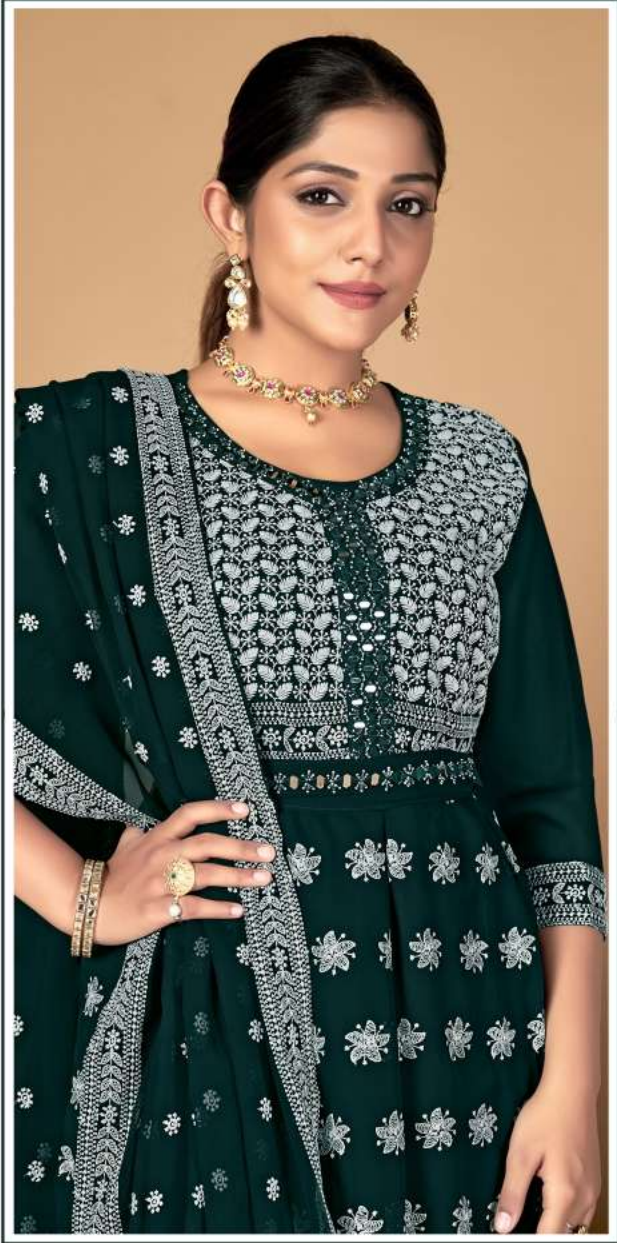

DELUX
D.NO. 5001

Nyra Cut With Hand Work
With Inner Both
Top + Bottom With Shiffly
Top+Bottom+Dupatta
Super Fine Bamber Georgette

DELUX
D.NO. 5001

Nyra Cut With Hand Work
With Inner Both
Top + Bottom With Shiffly
Top+Bottom+Dupatta
Super Fine Bamber Georgette

DELUX

D.NO. 5006

Nyra Cut With Hand Work With Inner Both
Top + Bottom With Shiffly
Top+Bottom+Dupatta
Super Fine Bamber Georgette

DELUX
D.NO. 5011

Nyra Cut With Hand Work
With Inner Both
Top + Bottom With Shiffly
Top+Bottom+Dupatta
Super Fine Bamber Georgette