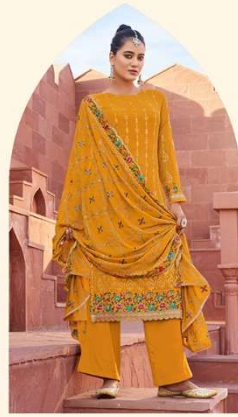

RASHI PRINTS

VOI.02

Mastani

-1101-

-1102-

-1103-

-1104-

-1105-

-1106-

VO102
Mastani

RASHI PRINTS

A beauteous dress with incredible embroidery work is the better option of sophistication.

RASHI PRINTS

Pure heavenly designs gently crafted using the finest virgin fabrics to look perfect for you.