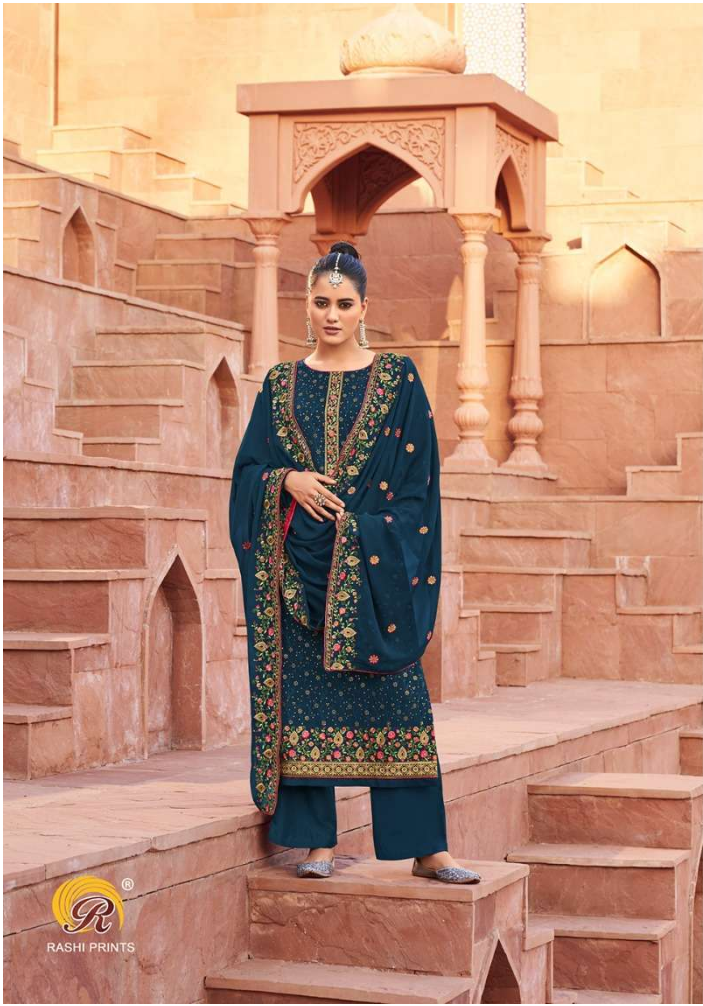

RASHI PRINTS

VOI.02

Mastani

-1101-

-1102-

-1103-

-1104-

-1105-

-1106-

VO102
Mastani

RASHI PRINTS

A beauteous dress with incredible embroidery work is the better option of sophistication.

RASHI PRINTS

Pure heavenly designs gently crafted using the finest virgin fabrics to look perfect for you.

-1106-

RASHI PRINTS

when grace and culture shake hands the creation was born to rule the world.

-1105-

RASHI PRINTS

each piece from this collection is elegantly crafted and
it will truly add value to your wardrobe.

-1104-

RASHI PRINTS

A stylish but subtle colour that is perfect for any morning events shimmer in his incredible ensemble.

-1102-

Fashion is all about risks and this beautiful attire
is a risk worth taking.