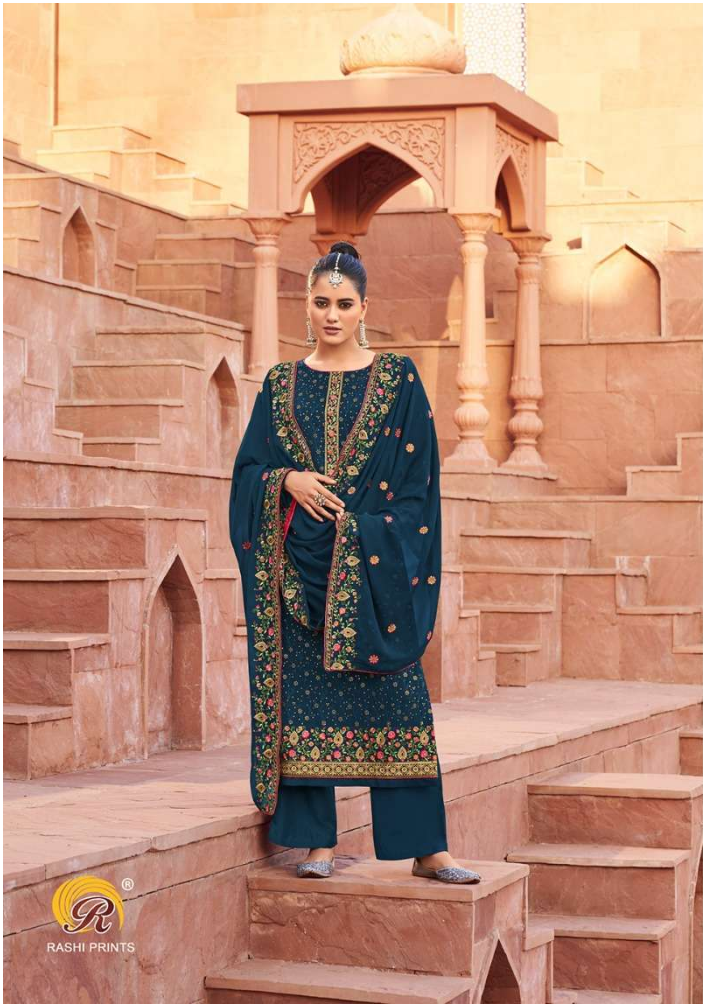

RASHI PRINTS

VOI.02

Mastani

-1101-

-1102-

-1103-

-1104-

-1105-

-1106-

VO102
Mastani

RASHI PRINTS

A beauteous dress with incredible embroidery work is the better option of sophistication.

RASHI PRINTS

Pure heavenly designs gently crafted using the finest virgin fabrics to look perfect for you.

-1106-

RASHI PRINTS

when grace and culture shake hands the creation was born to rule the world.

-1105-

RASHI PRINTS

each piece from this collection is elegantly crafted and
it will truly add value to your wardrobe.

-1104-

RASHI PRINTS

A beauteous dress with incredible embroidery work is the better option of sophistication.

-1103-

A stylish but subtle colour that is perfect for any morning events shimmer in his incredible ensemble.