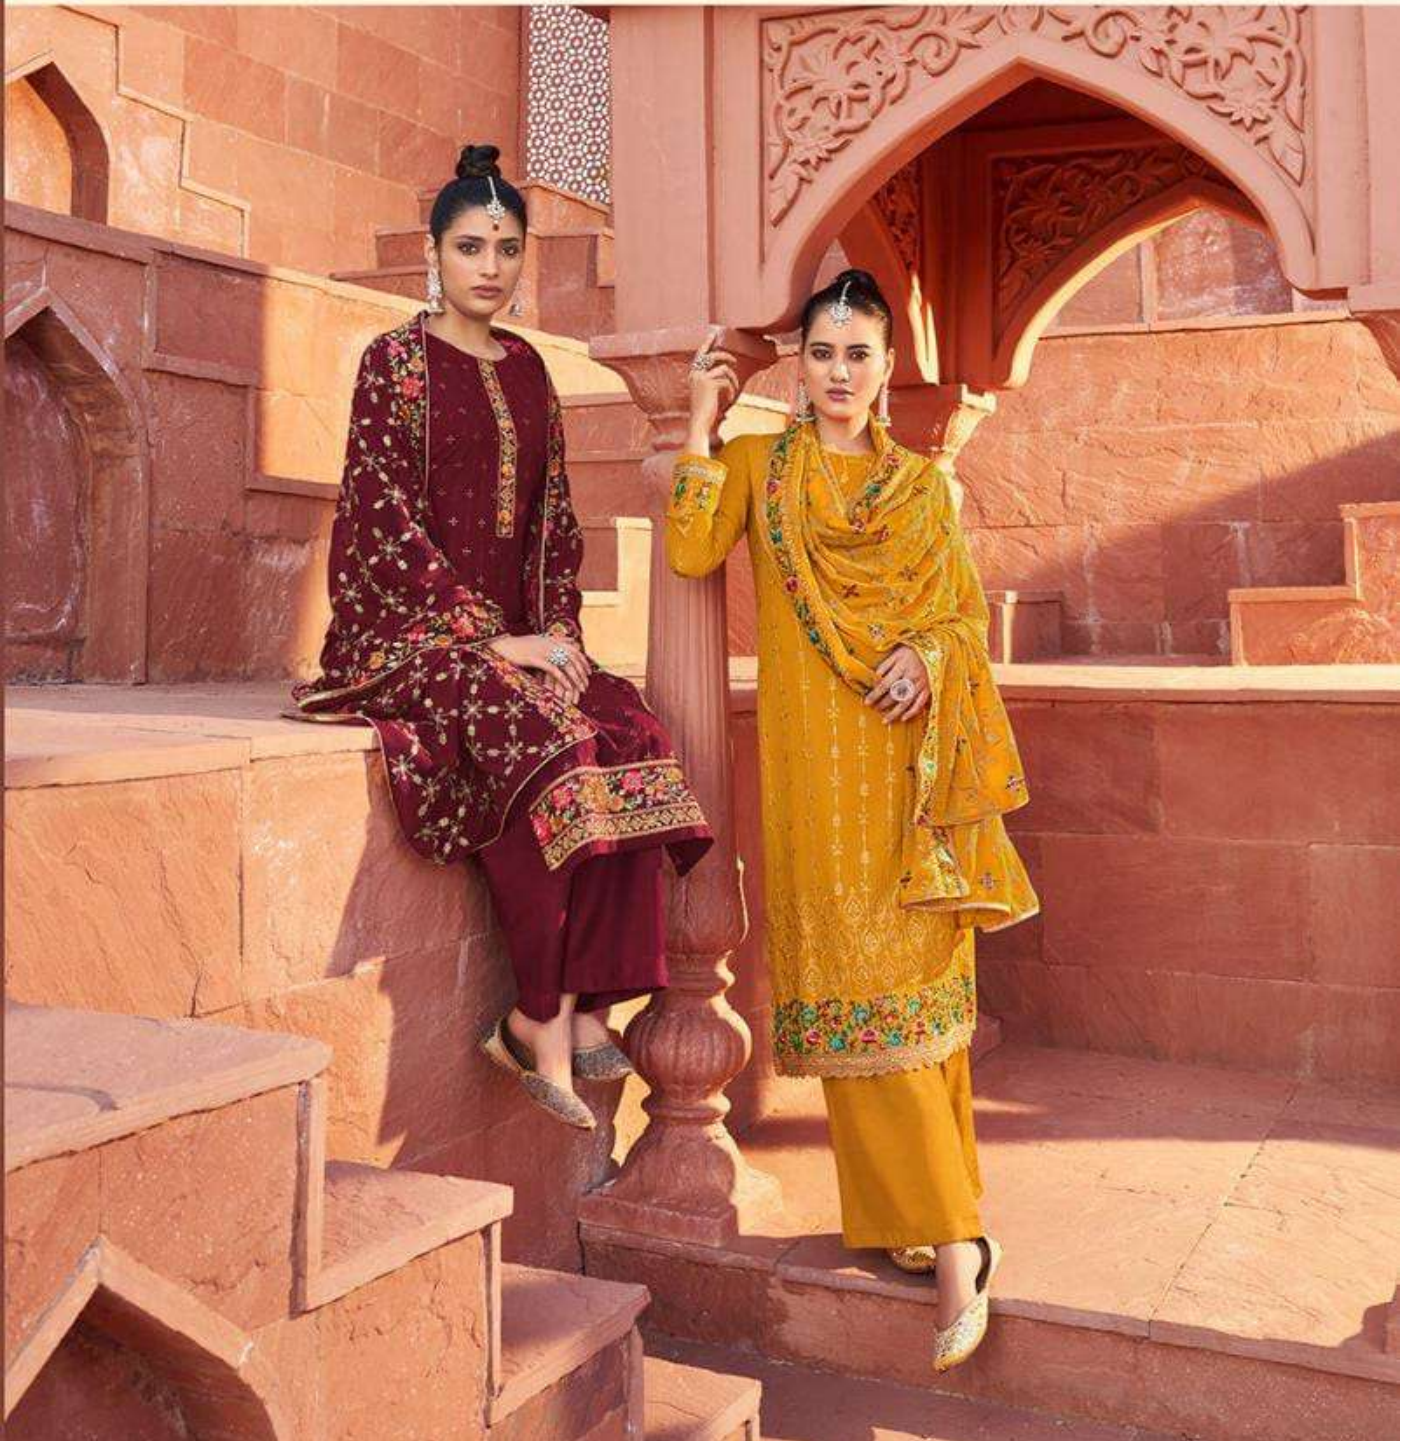

RASHI PRINTS

VOI.02

Mastani

-1101-

-1102-

-1103-

-1104-

-1105-

-1106-

VO102
Mastani

RASHI PRINTS

A beauteous dress with incredible embroidery work is the better option of sophistication.

RASHI PRINTS

Pure heavenly designs gently crafted using the finest virgin fabrics to look perfect for you.

-1106-

RASHI PRINTS

when grace and culture shake hands the creation was born to rule the world.

-1105-

RASHI PRINTS

each piece from this collection is elegantly crafted and
it will truly add value to your wardrobe.

-1104-

RASHI PRINTS

A stylish but subtle colour that is perfect for any morning events shimmer in his incredible ensemble.

-1102-

Fashion is all about risks and this beautiful attire
is a risk worth taking.