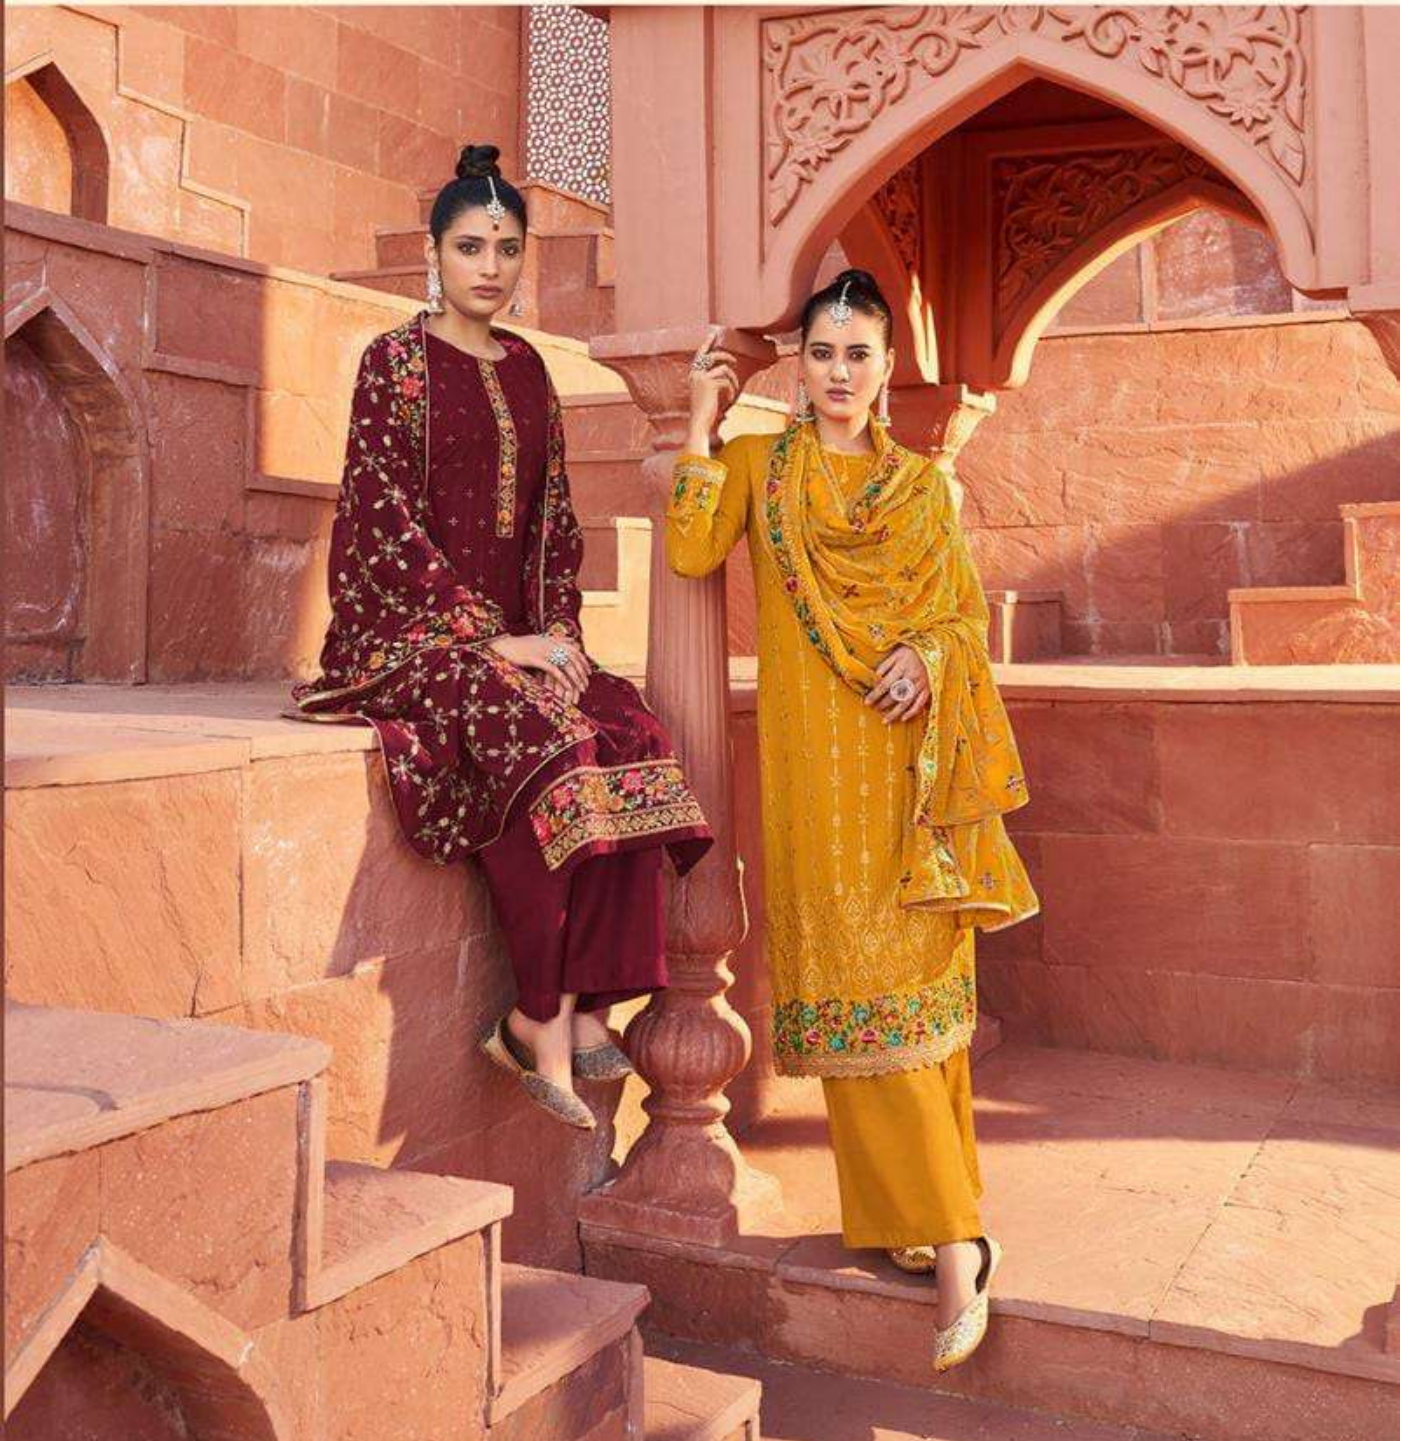

RASHI PRINTS

VOI.02

Mastani

-1101-

-1102-

-1103-

-1104-

-1105-

-1106-

VO102
Mastani

RASHI PRINTS

A beauteous dress with incredible embroidery work is the better option of sophistication.

RASHI PRINTS

Pure heavenly designs gently crafted using the finest virgin fabrics to look perfect for you.

-1106-

RASHI PRINTS

when grace and culture shake hands the creation was born to rule the world.

-1105-

RASHI PRINTS

each piece from this collection is elegantly crafted and
it will truly add value to your wardrobe.

-1104-

RASHI PRINTS

A beauteous dress with incredible embroidery work is the better option of sophistication.

-1103-

A stylish but subtle colour that is perfect for any morning events shimmer in his incredible ensemble.