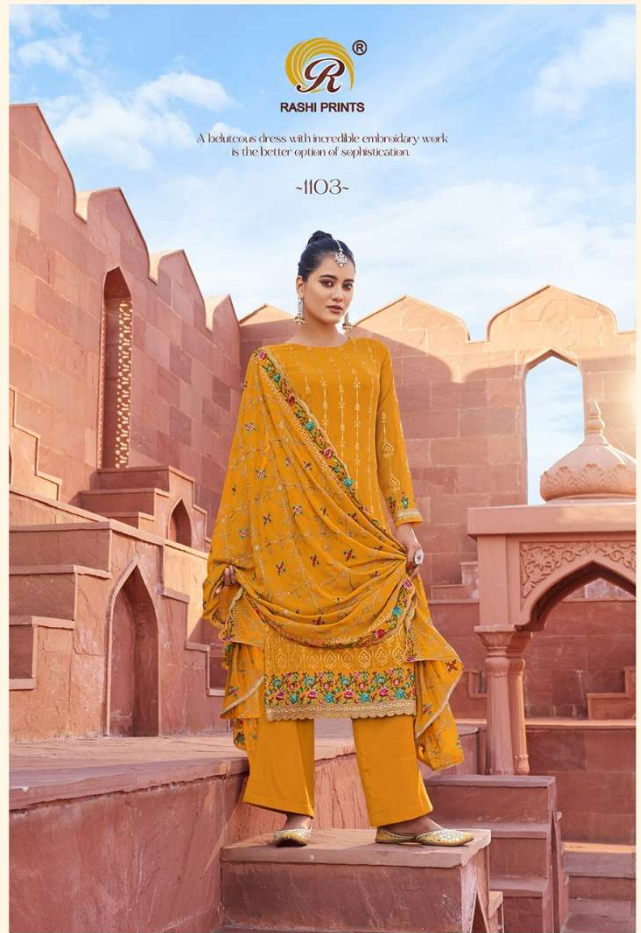

RASHI PRINTS

VOI.02

Mastani

-1101-

-1102-

-1103-

-1104-

-1105-

-1106-

VO102
Mastani

RASHI PRINTS

A beauteous dress with incredible embroidery work is the better option of sophistication.

RASHI PRINTS

Pure heavenly designs gently crafted using the finest virgin fabrics to look perfect for you.

-1106-

RASHI PRINTS

when grace and culture shake hands the creation was born to rule the world.

-1105-

RASHI PRINTS

each piece from this collection is elegantly crafted and
it will truly add value to your wardrobe.

-1104-

RASHI PRINTS

A beauteous dress with incredible embroidery work is the better option of sophistication.

-1103-

A stylish but subtle colour that is perfect for any morning events shimmer in his incredible ensemble.