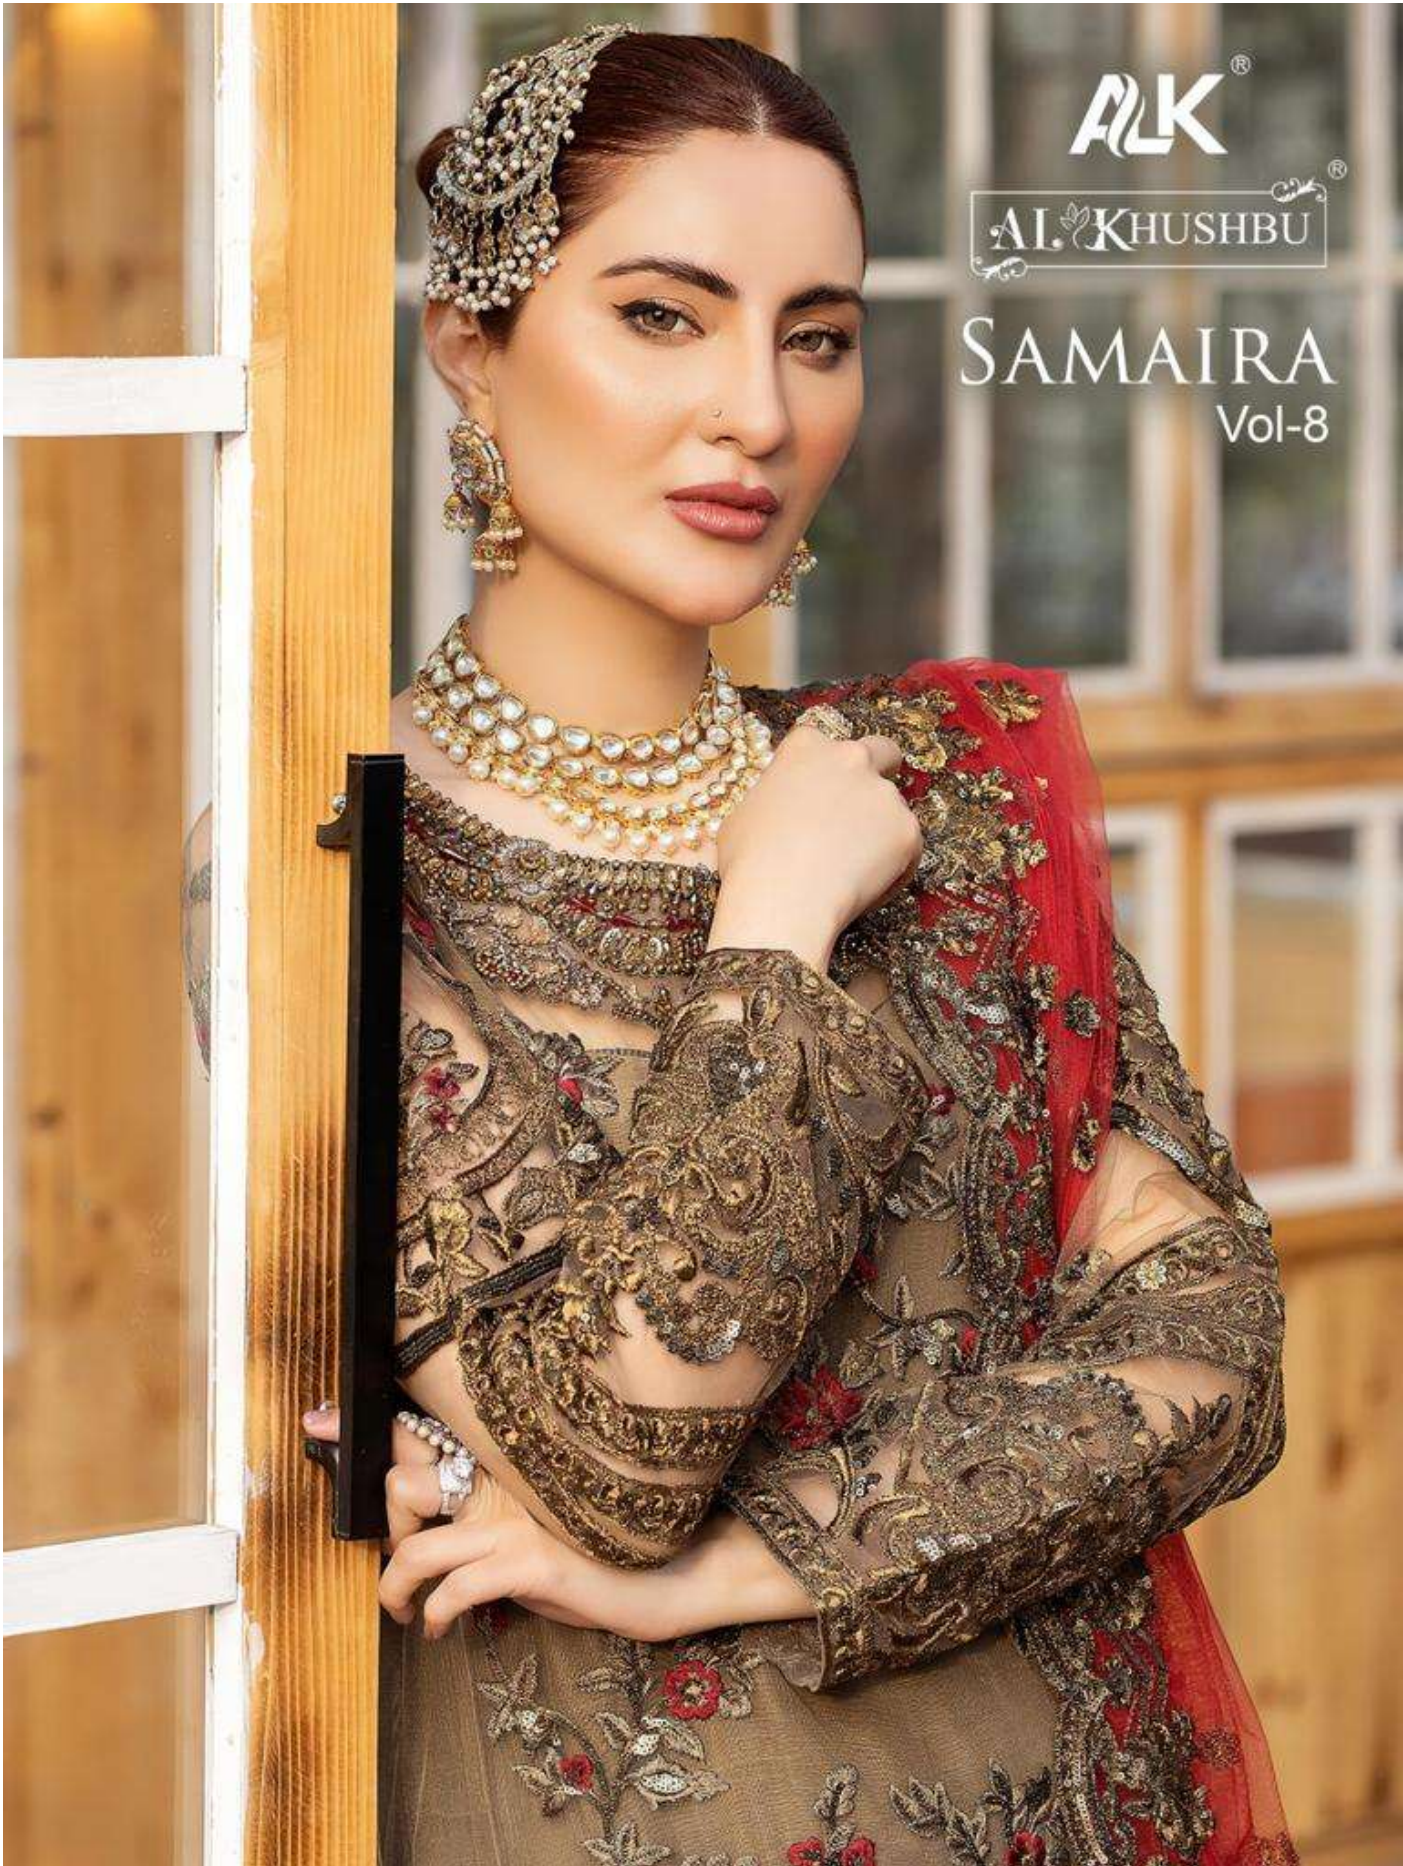

ALK[®]

AL KHUSHBU[®]

SAMAIRA
Vol-8

SAMAIRA

Vol-8

TOP Fox Georgette with Embroidery
BOTTOM-INNER Dull Santoon
DUPATTA Nazmin with Embroidery

ALK-4076

ALK-4077

ALK-4078

ALK-4079

ALK
AL KHUSHBU
SAMAIRA
Vol-8

ALK D.No.4076
TOP
Fox Georgette
with Embroidery
BOTTOM-INNER
Dull Santoon
DUPATTA
Nazmin
with Embroidery

ALK[®]

AL KHUSHBU[®]

SAMAIRA
Vol-8

ALK D.No.4079

TOP

Fox Georgette
with Embroidery

BOTTOM-INNER

Dull Santoon

DUPATTA

Nazmin
with Embroidery

ALK®
AL KHUSHBU®
SAMAIRA
Vol-8

ALK D.No.4078
TOP
Fox Georgette
with Embroidery
BOTTOM
Dull S
Du
with

ALK[®]

AL KHUSHBU[®]

SAMAIRA
Vol-8

ALK D.No.4078

TOP

Fox Georgette
with Embroidery

BOTTOM-INNER

Dull Santoon