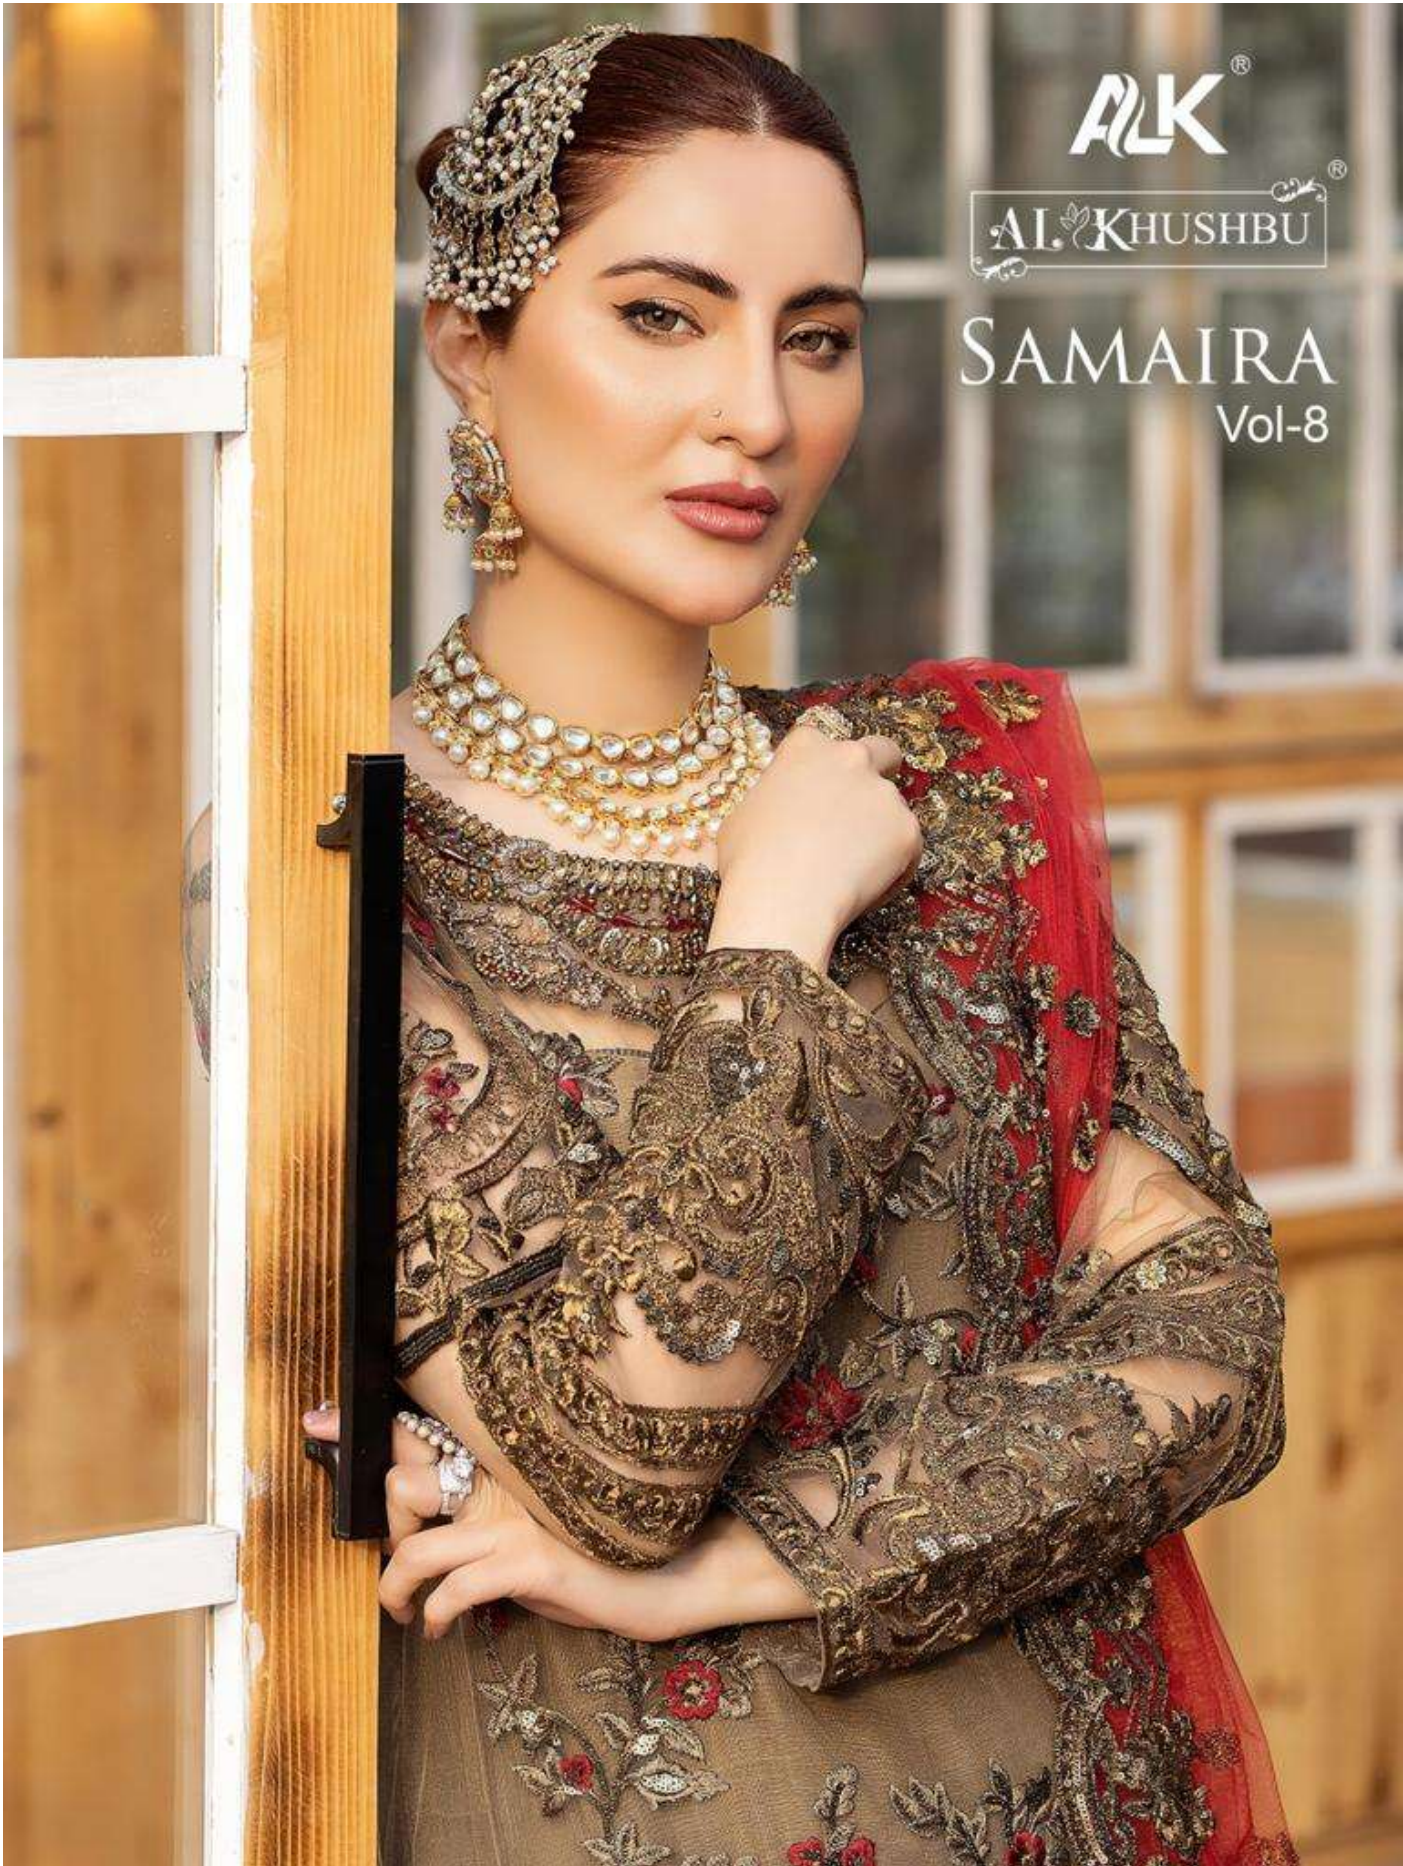

ALK[®]

AL KHUSHBU[®]

SAMAIRA
Vol-8

SAMAIRA

Vol-8

TOP Fox Georgette with Embroidery
BOTTOM-INNER Dull Santoon
DUPATTA Nazmin with Embroidery

ALK-4076

ALK-4077

ALK-4078

ALK-4079

ALK
AL[®] KHUSHBU
SAMAIRA
Vol-8

ALK D.No.4076
TOP
Fox Georgette
with Embroidery
BOTTOM-INNER
Dull Santoon
DUPATTA
Nazmin
with Embroidery

ALK[®]

AL KHUSHBU[®]

SAMAIRA
Vol-8

ALK D.No.4079

TOP

Fox Georgette
with Embroidery

BOTTOM-INNER

Dull Santoon

DUPATTA

Nazmin
with Embroidery

ALK
AL KHUSHBU
SAMIRA
Vol-8

ALK D.No.4078
TOP
Fox Georgette
with Embroidery
BOTTOM
Dull S
Du
with

ALK[®]

AL KHUSHBU[®]

SAMAIRA
Vol-8

ALK D.No.4078

TOP

Fox Georgette
with Embroidery

BOTTOM-INNER

Dull Santoon