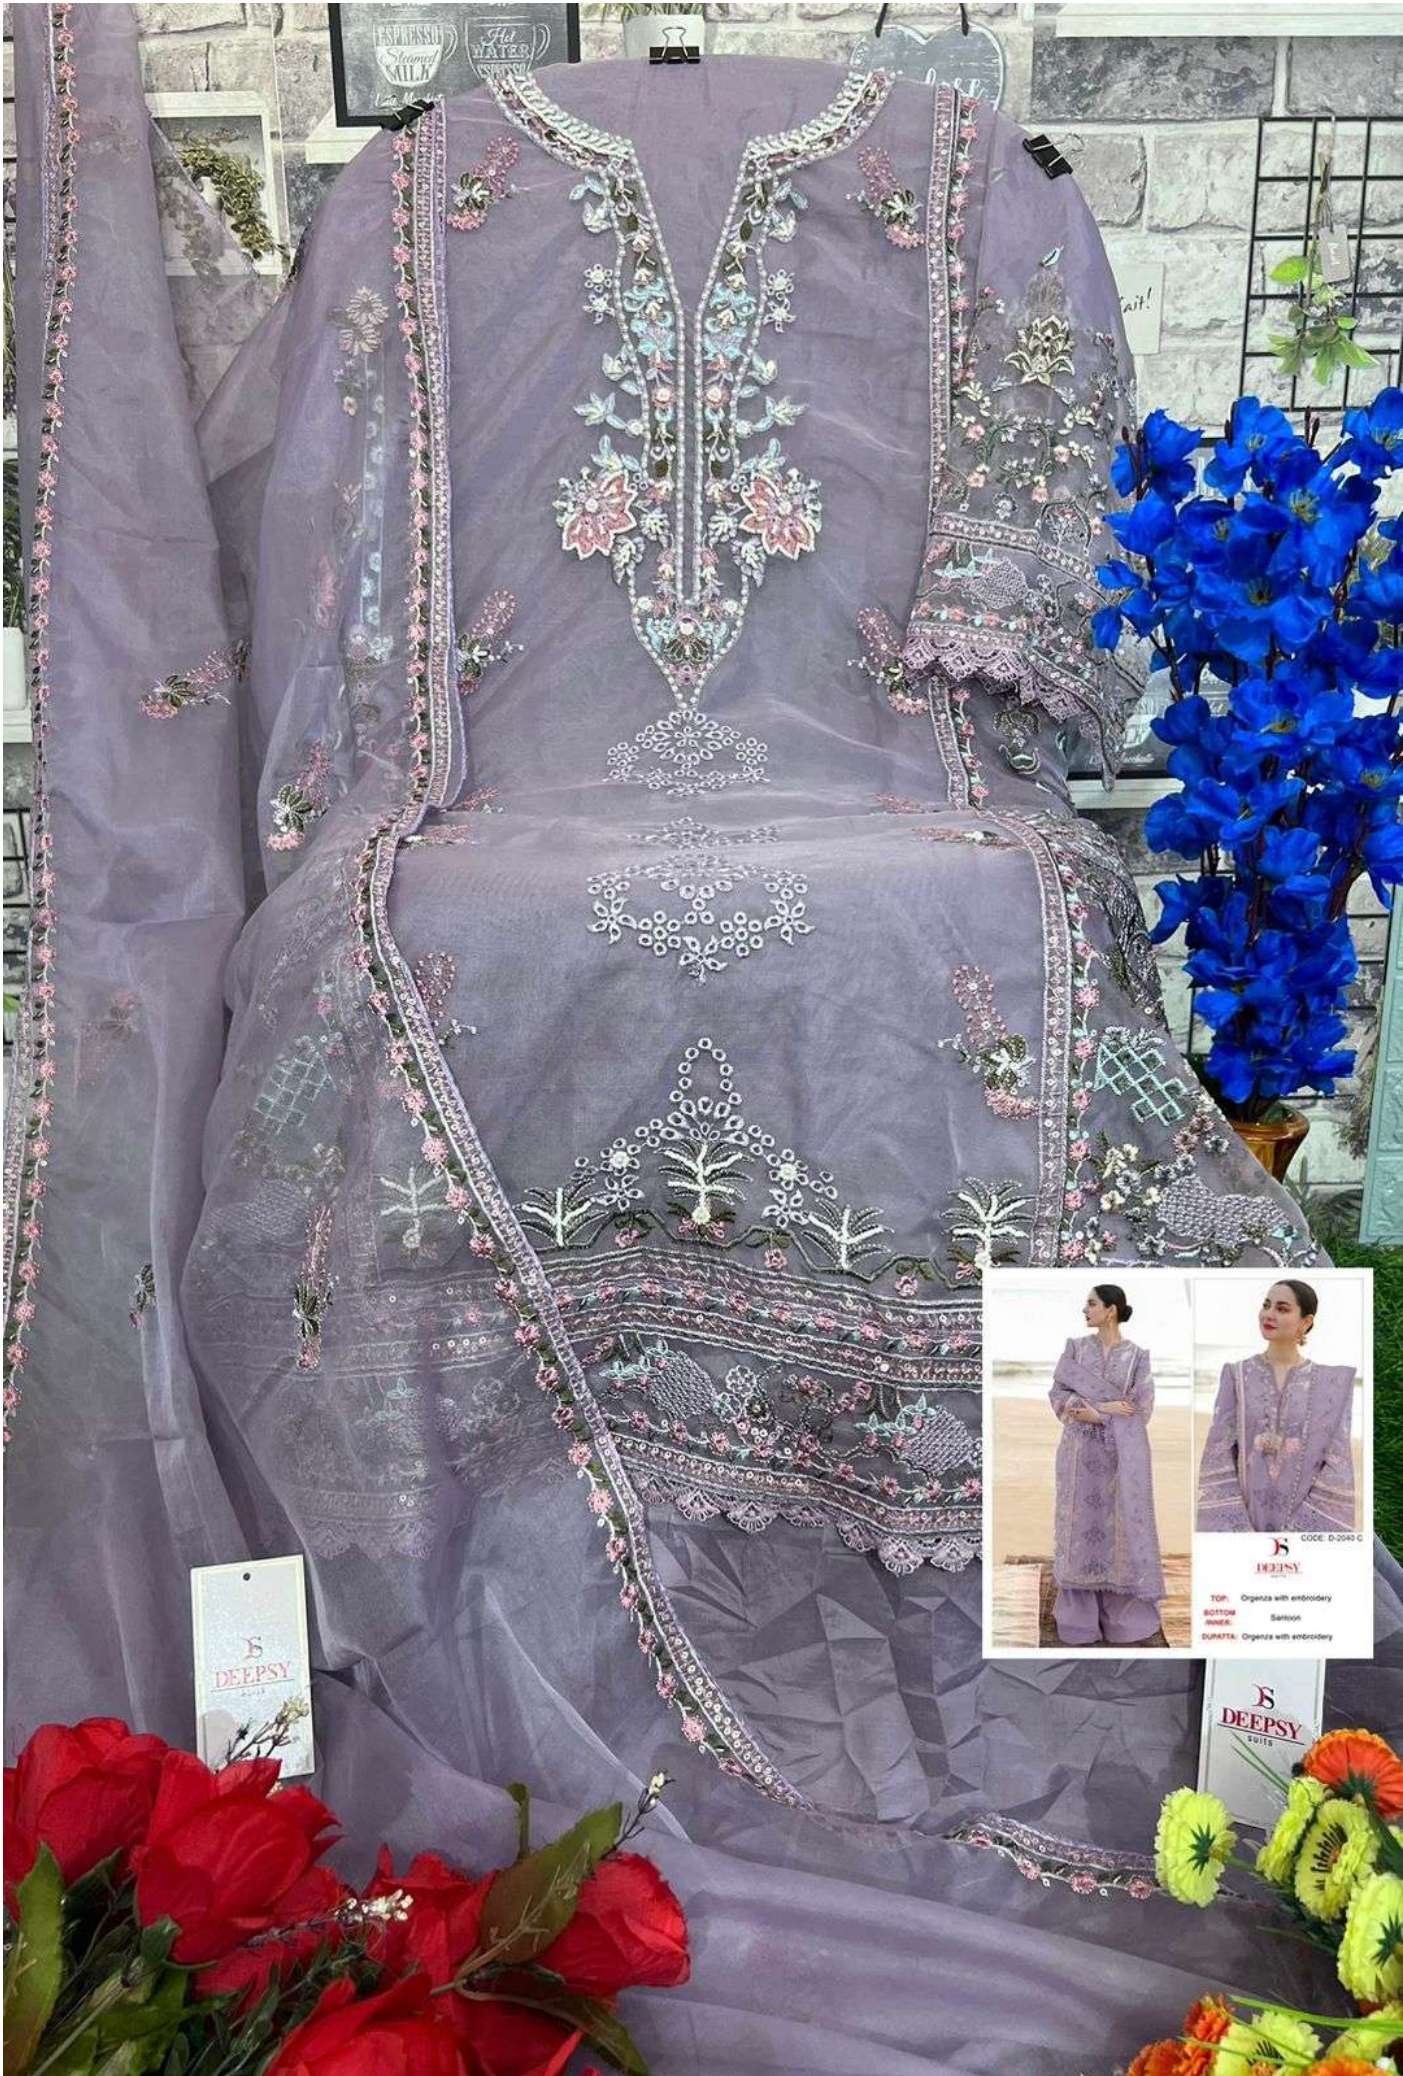

CODE: D-2040 A

DEEPSY
suits

- TOP:** Organza with embroidery
BOTTOM /INNER: Santoon
DUPATTA: Organza with embroidery

CODE: D-2040 A

DEEPSY
suits

- TOP:** Organza with embroidery
BOTTOM /INNER: Santoon
DUPATTA: Organza with embroidery

DEEPSY

DEEPSY
SUITS

CODE: D-2040 C

DEEPSY
suits

- TOP:** Orgenza with embroidery
- BOTTOM /INNER:** Santoon
- DUPATTA:** Orgenza with embroidery

CODE: D-2043 C

DEEPSY

TOP: Organza with embroidery

BOTTOM: Satin

DURATEL: Organza with embroidery

DEEPSY
SUITE

DEEPSY
SUITE

CODE: D-2040 D

DEEPSY
suits

- TOP:** Orgenza with embroidery
- BOTTOM /INNER:** Santoon
- DUPATTA:** Orgenza with embroidery

DEEPSY

DEEPSY

TOP: Orgenza with embroidery
BOTTOM
/INNER: Santoon
DUPATTA: Orgenza with embroidery

D-2040 A

D-2040 B

D-2040 C

D-2040 D