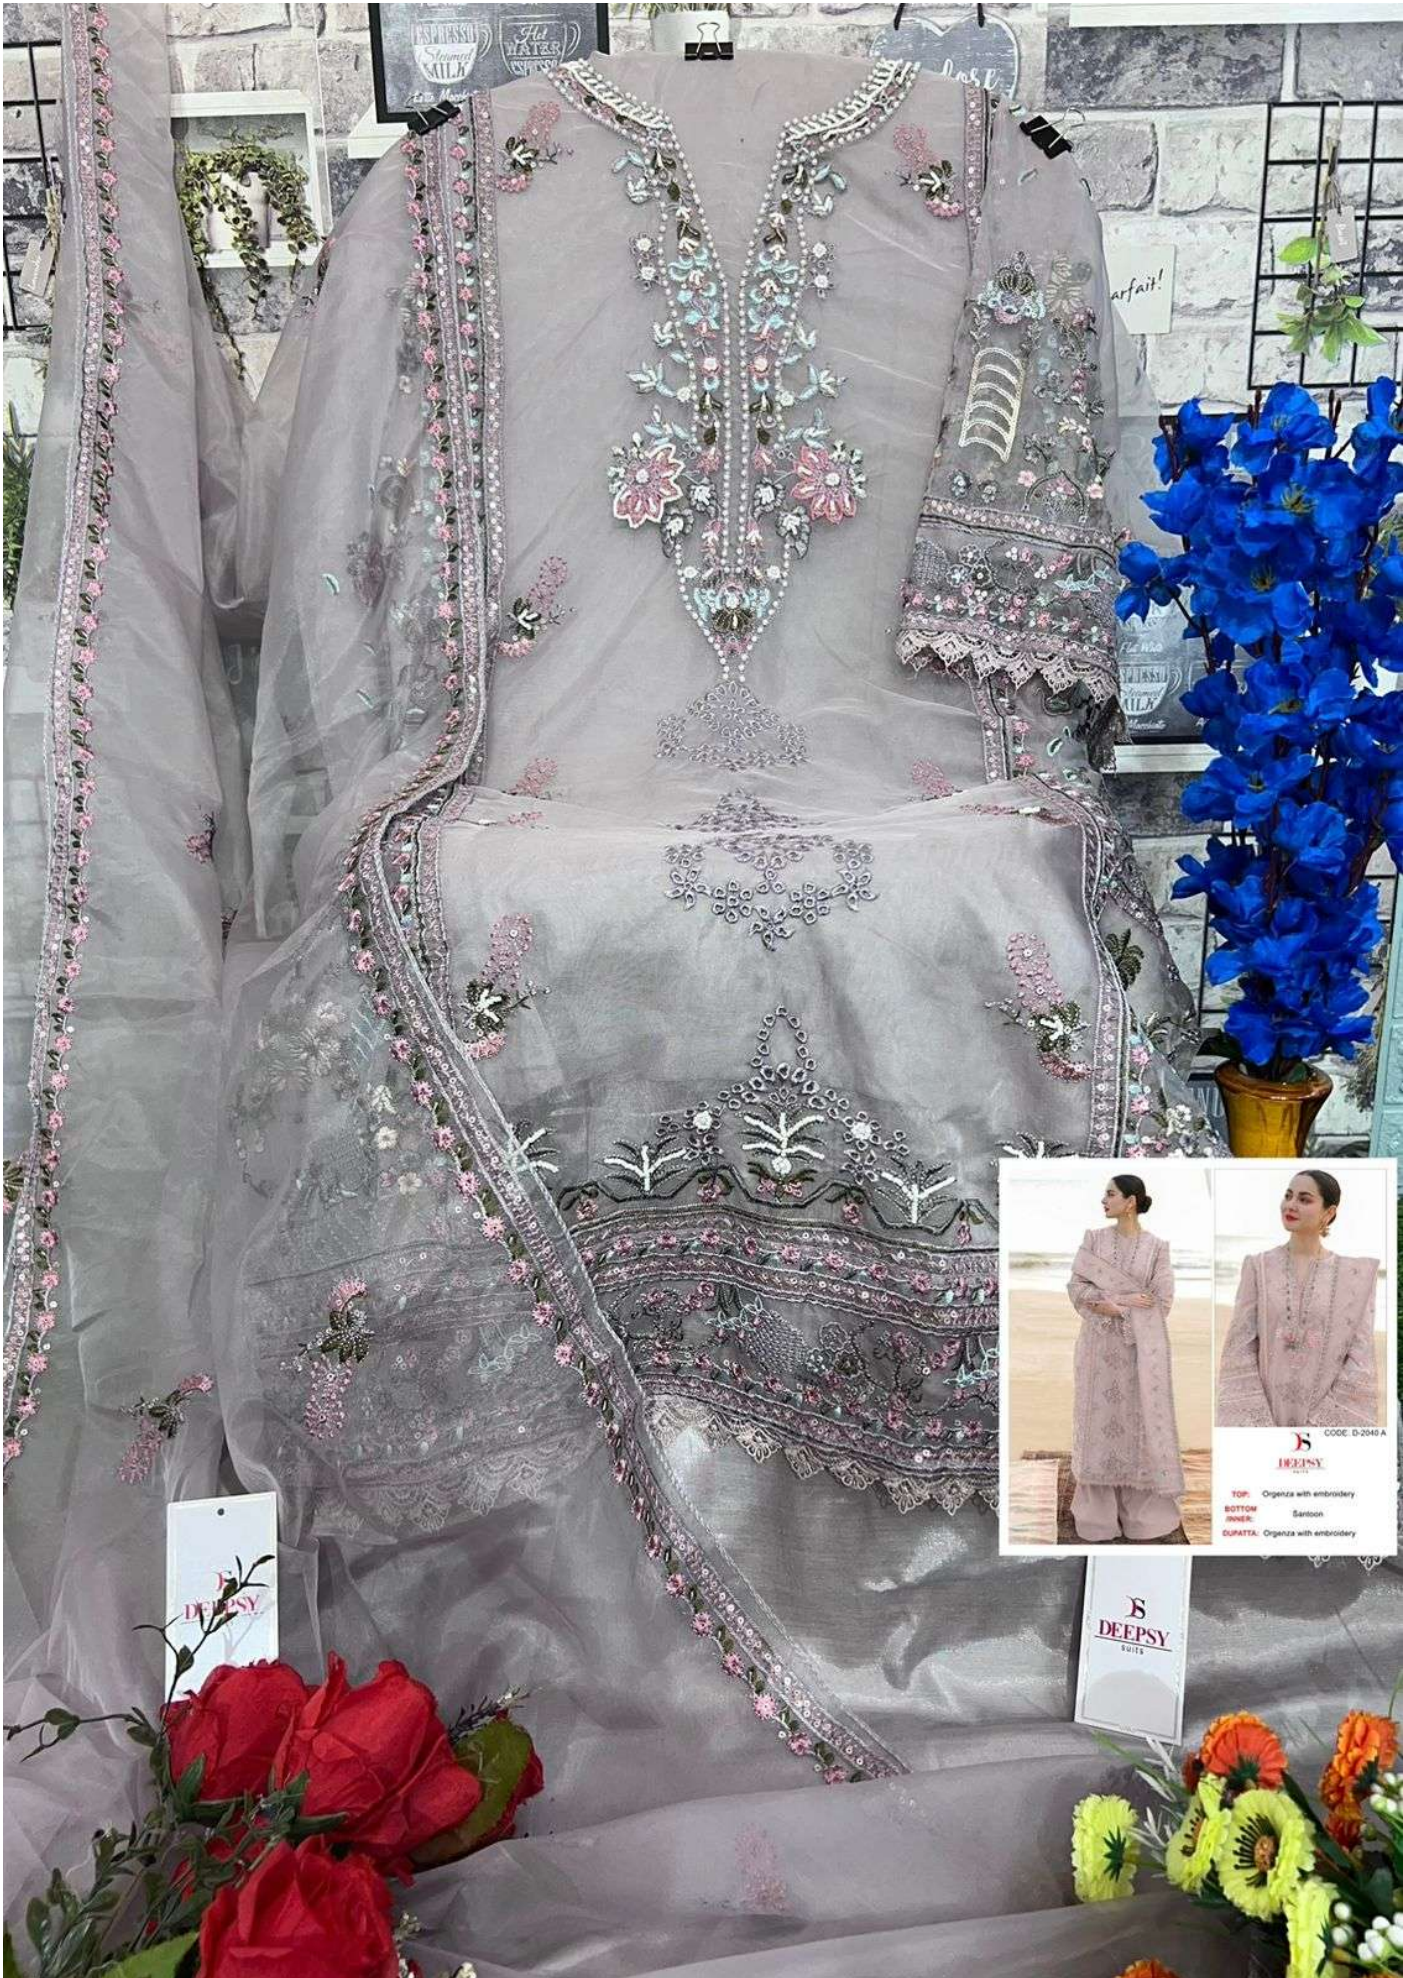

DEEPSY SUITES

CODE: D-2040 B
DEEPSY SUITES
TOP: Orgenza with embroidery
BOTTOM: Sarban
INNER: Sarban
DUPATTA: Orgenza with embroidery

DEEPSY SUITES

CODE: D-2040 B

DEEPSY
suits

- TOP:** Orgenza with embroidery
- BOTTOM /INNER:** Santoon
- DUPATTA:** Orgenza with embroidery

DEEPSY

DEEPSY
SUITS

CODE: D-2040 C

DEEPSY
suits

- TOP:** Orgenza with embroidery
- BOTTOM /INNER:** Santoon
- DUPATTA:** Orgenza with embroidery

CODE: D-2043 C

DEEPSY

TOP: Organza with embroidery

BOTTOM: Satin

DURATEL: Organza with embroidery

DEEPSY
SUITE

DEEPSY
SUITE

CODE: D-2040 D

DEEPSY
suits

- TOP:** Orgenza with embroidery
- BOTTOM /INNER:** Santoon
- DUPATTA:** Orgenza with embroidery

DEEPSY

DEEPSY

TOP: Orgenza with embroidery
BOTTOM
/INNER: Santoon
DUPATTA: Orgenza with embroidery

D-2040 A

D-2040 B

D-2040 C

D-2040 D