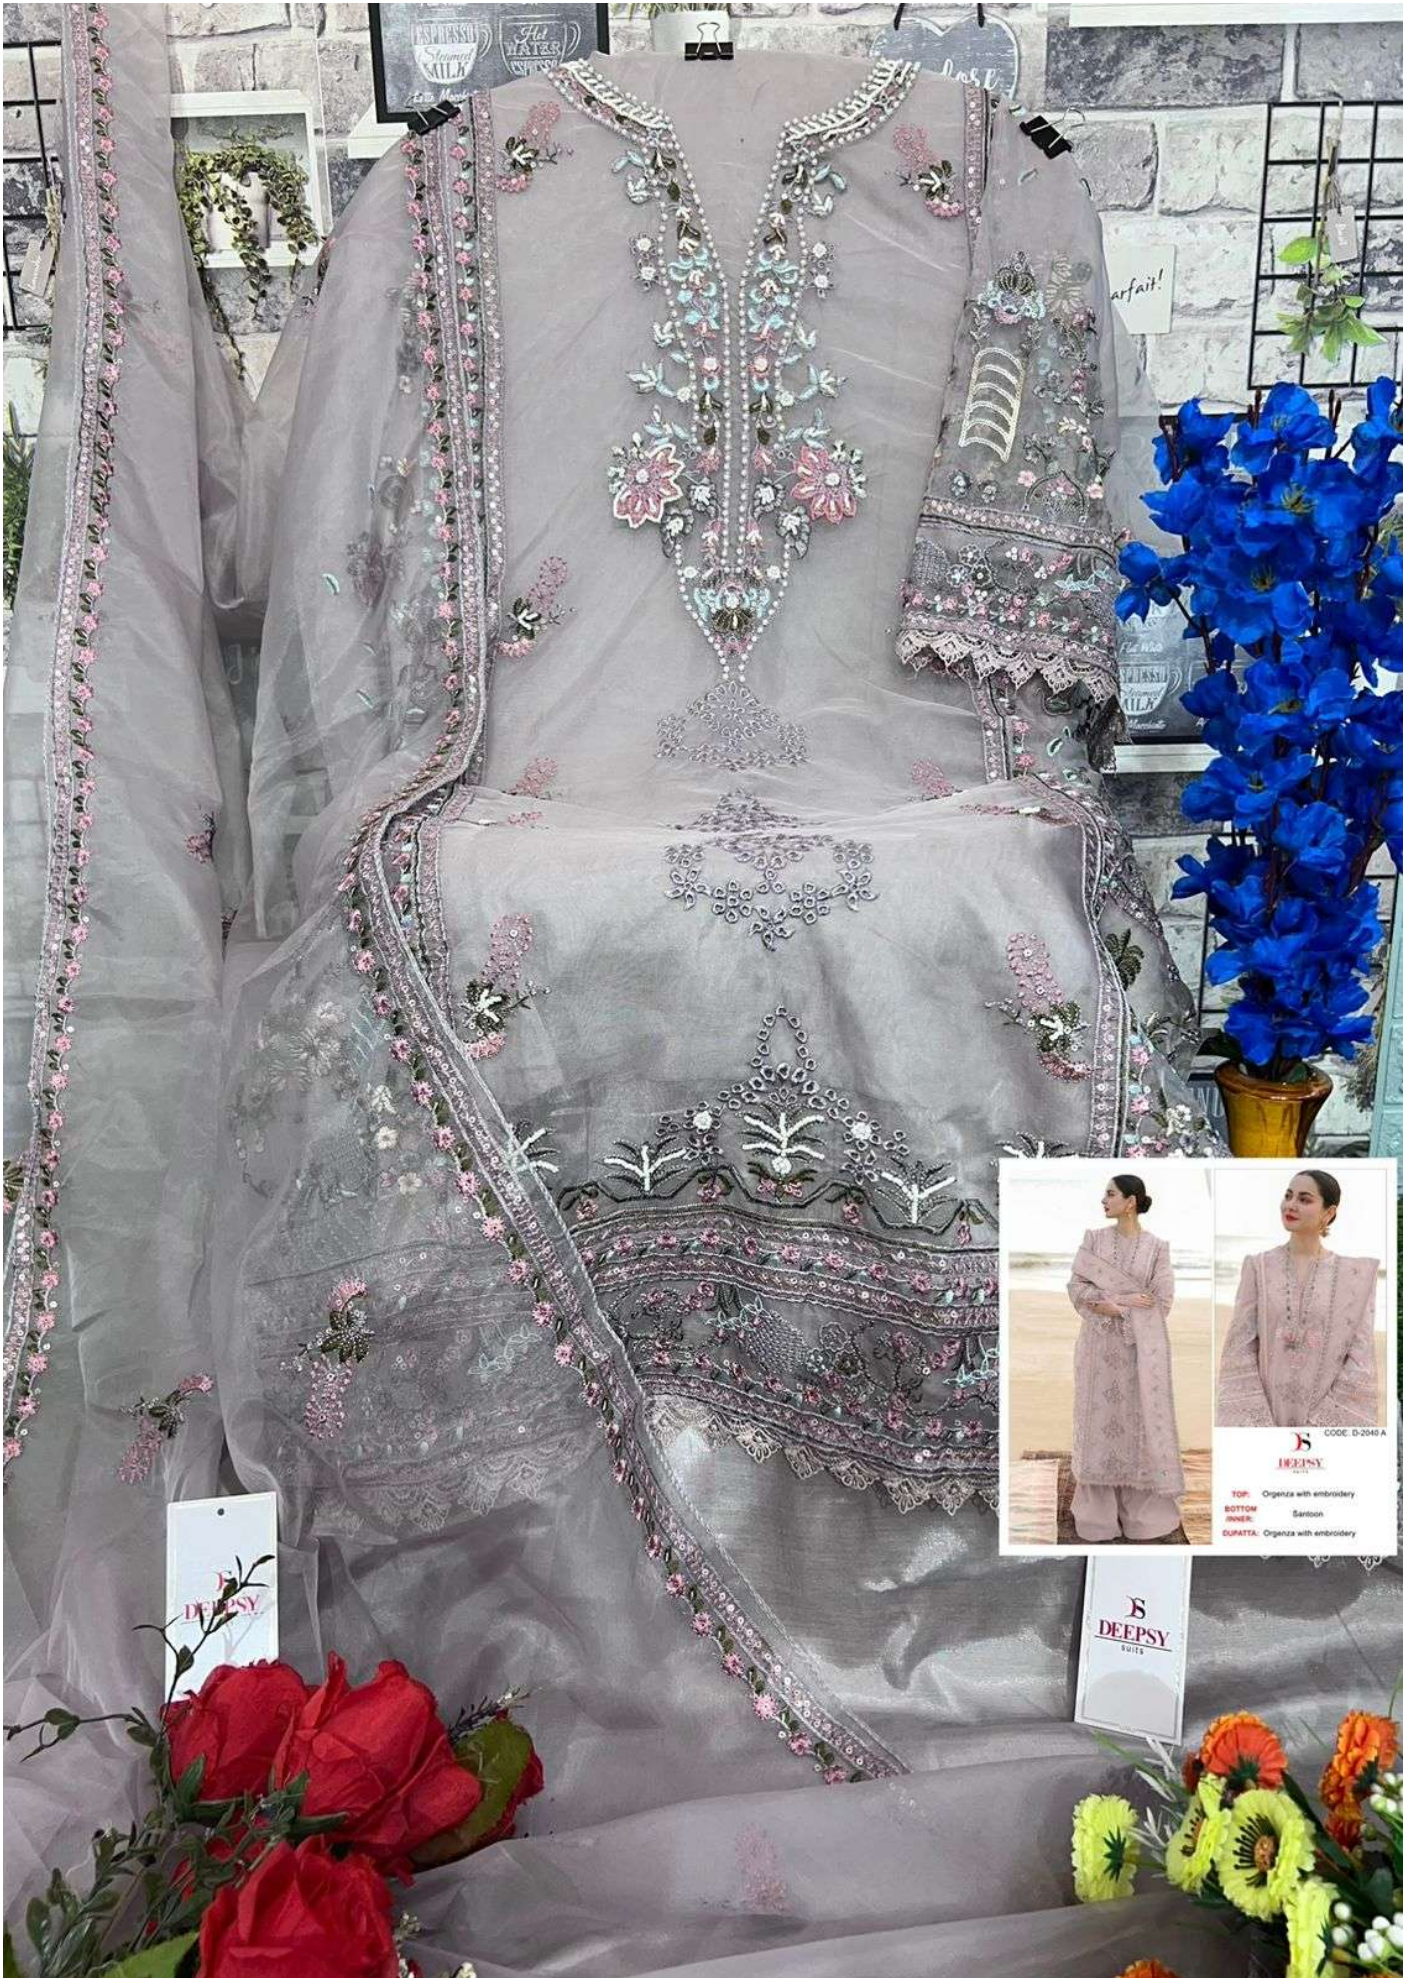

CODE: D-2040 A

DEEPSY
suits

- TOP:** Organza with embroidery
- BOTTOM /INNER:** Santoon
- DUPATTA:** Organza with embroidery

CODE: D-2040 A

DEEPSY
suits

- TOP:** Organza with embroidery
- BOTTOM /INNER:** Santoon
- DUPATTA:** Organza with embroidery

DEEPSY
SUITES

DEEPSY
SUITES

CODE: D-2040 B

DEEPSY
suits

- TOP:** Orgenza with embroidery
BOTTOM /INNER: Santoon
DUPATTA: Orgenza with embroidery

DEEPSY

DEEPSY
SUIT

CODE: D-2040 C

DEEPSY
suits

- TOP:** Orgenza with embroidery
BOTTOM /INNER: Santoon
DUPATTA: Orgenza with embroidery

DEEPSY
SUITE

DEEPSY
SUITE

CODE: D-2040 D

DEEPSY
suits

- TOP:** Orgenza with embroidery
- BOTTOM /INNER:** Santoon
- DUPATTA:** Orgenza with embroidery

DEEPSY

DEEPSY

TOP: Orgenza with embroidery
BOTTOM
/INNER: Santoon
DUPATTA: Orgenza with embroidery

D-2040 A

D-2040 B

D-2040 C

D-2040 D