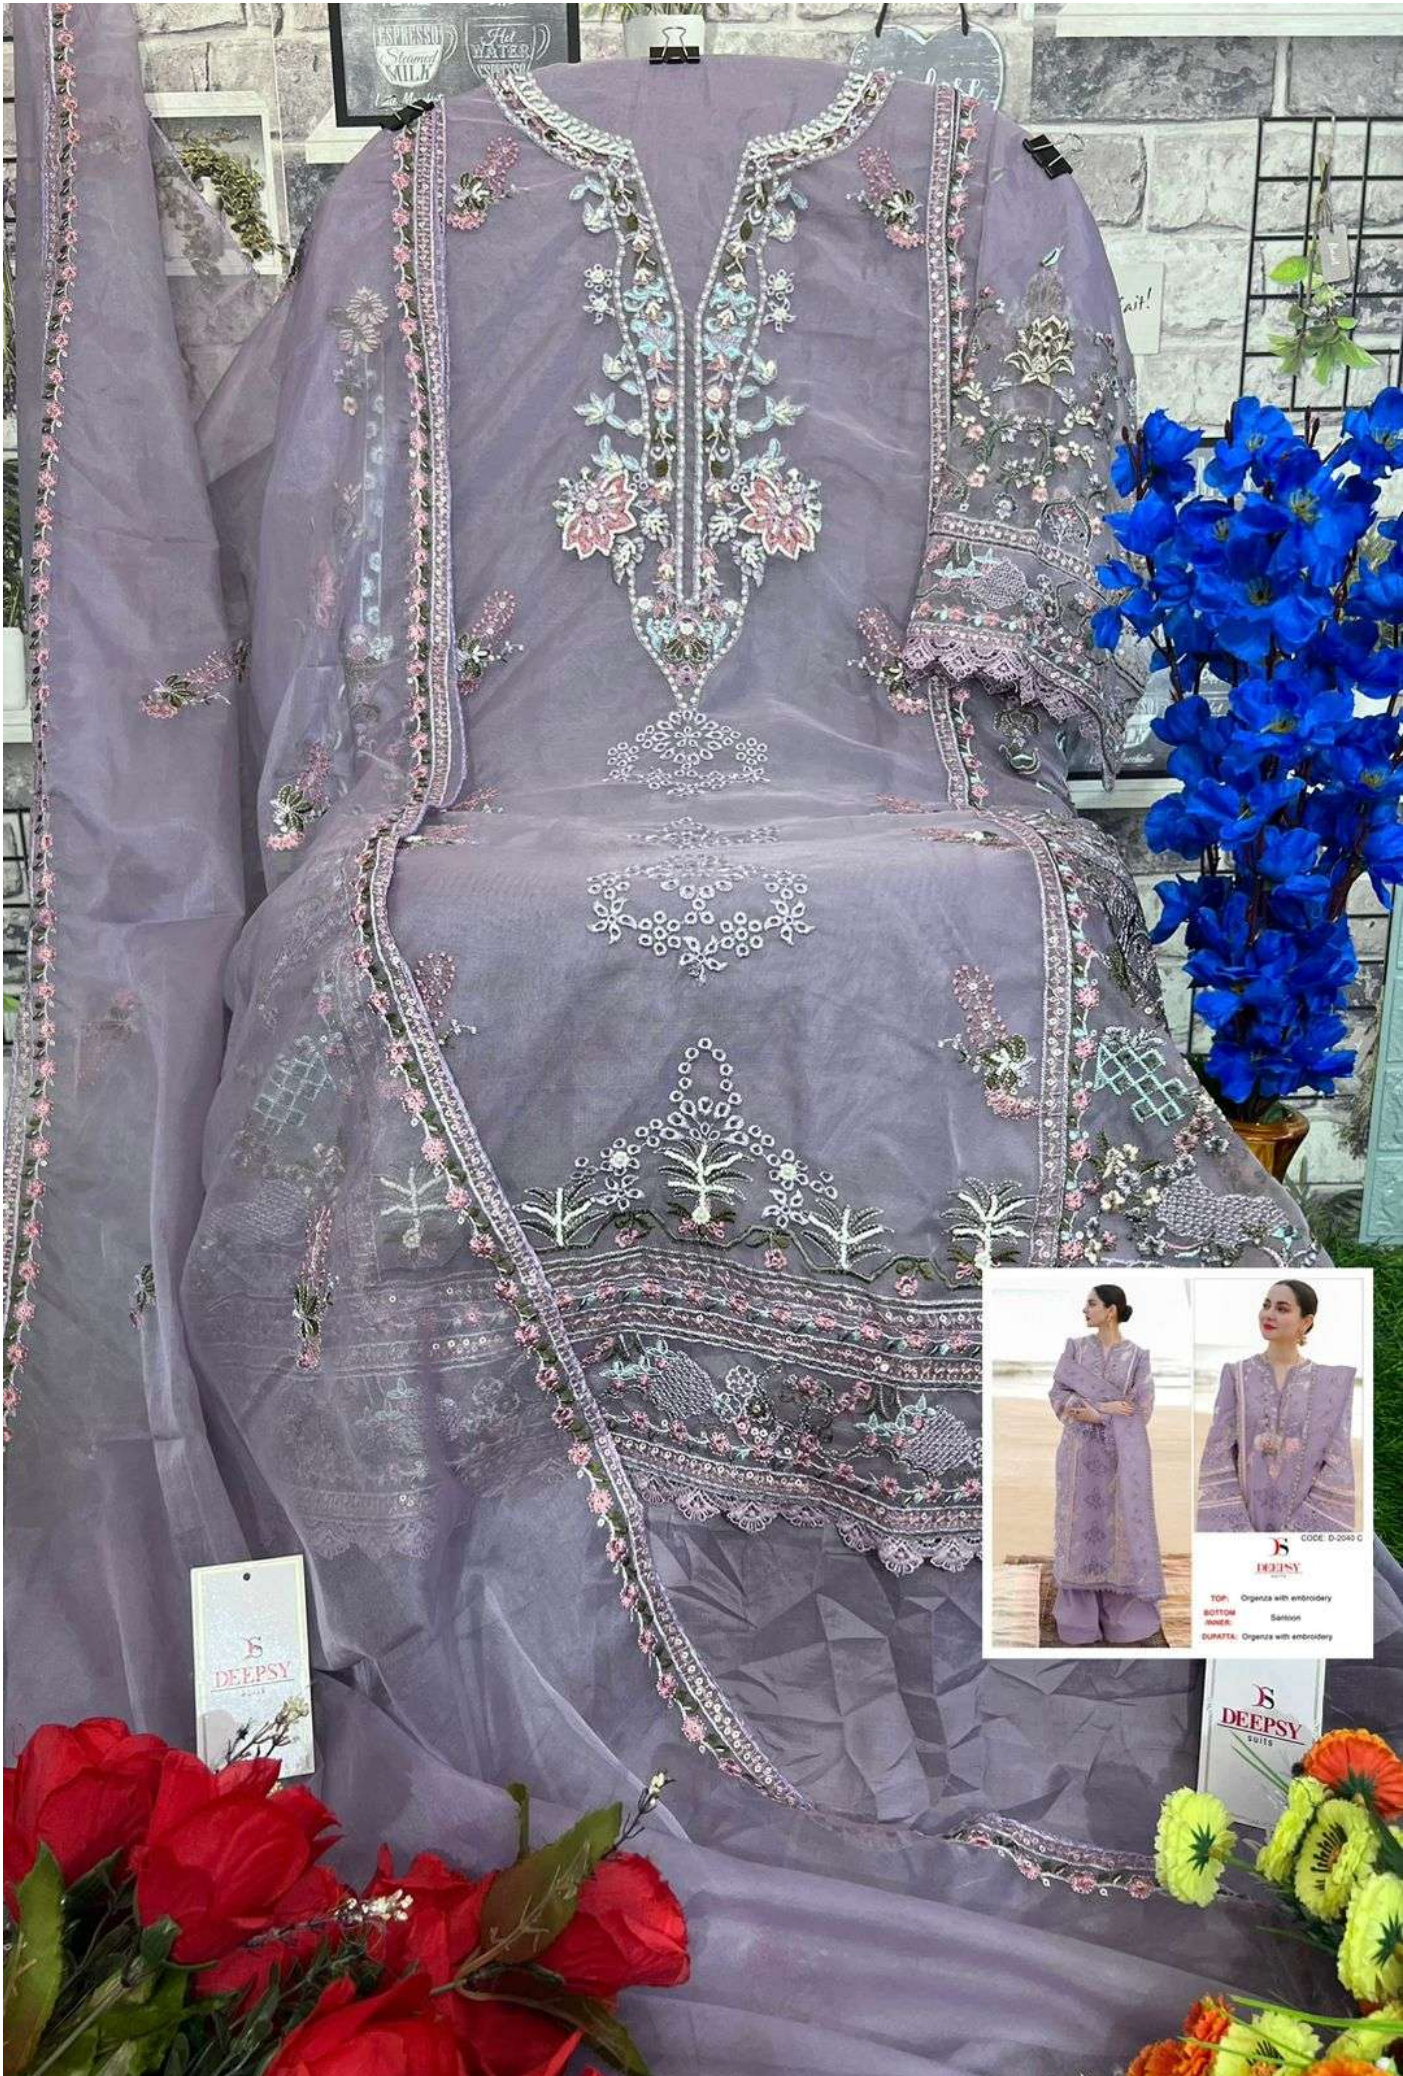

CODE: D-2040 A

DEEPSY
suits

- TOP:** Organza with embroidery
- BOTTOM /INNER:** Santoon
- DUPATTA:** Organza with embroidery

CODE: D-2040 A

DEEPSY
suits

- TOP:** Organza with embroidery
- BOTTOM /INNER:** Santoon
- DUPATTA:** Organza with embroidery

DEEPSY
SUITES

DEEPSY
SUITES

CODE: D-2040 B

DEEPSY
suits

- TOP:** Orgenza with embroidery
BOTTOM /INNER: Santoon
DUPATTA: Orgenza with embroidery

DEEPSY

DEEPSY
SUIT

CODE: D-2040 C

DEEPSY
suits

- TOP:** Orgenza with embroidery
BOTTOM /INNER: Santoon
DUPATTA: Orgenza with embroidery

DEEPSY
SUITE

DEEPSY
SUITE

CODE: D-2040 D

DEEPSY
suits

- TOP:** Orgenza with embroidery
- BOTTOM /INNER:** Santoon
- DUPATTA:** Orgenza with embroidery

DEEPSY

DEEPSY

TOP: Orgenza with embroidery
BOTTOM
/INNER: Santoon
DUPATTA: Orgenza with embroidery

D-2040 A

D-2040 B

D-2040 C

D-2040 D