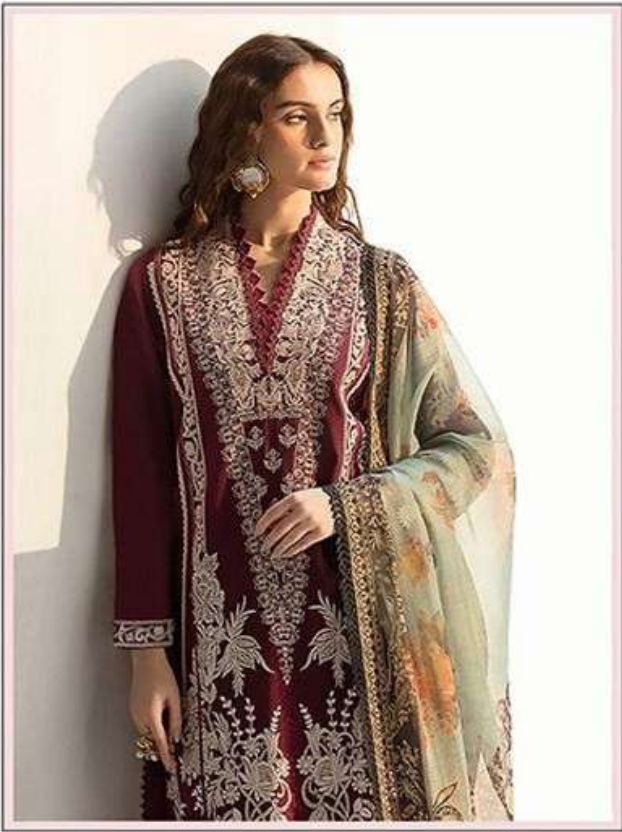

Jihan

Jihan

SANA SAFINAZ
Embroidered LAWN COLLECTION

Jihan

3228

COTTON LIGHT 16

Bvati

SANA SAFINAZ