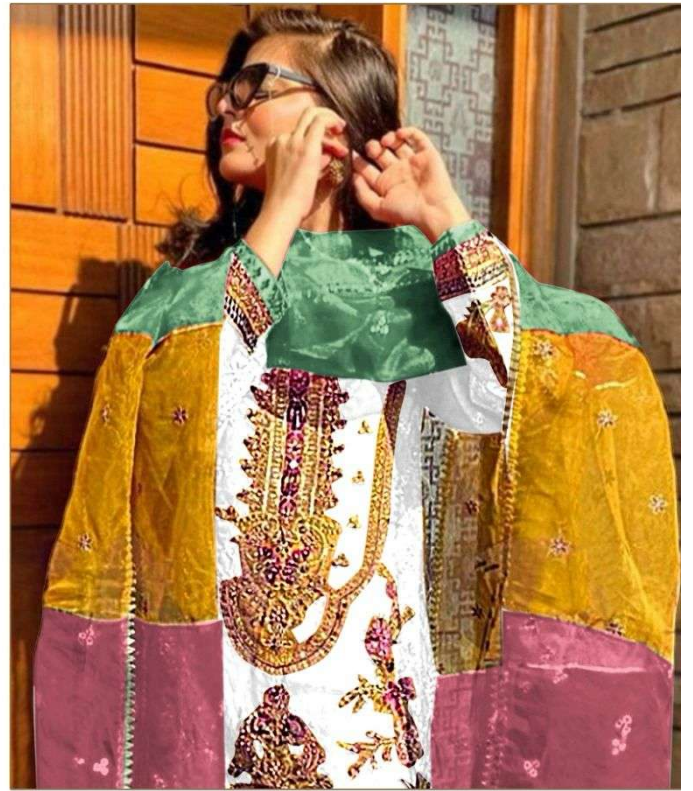

Serene[®]
Pakistani Suit

A BRAND BY **MEGHA EXPORT**

S - 214 E

**TOP - ORGANZA HEAVY EMBROIDERY
WITH HAND WORK**

INNER BOTTOM - HEAVY SANTUN

**DUPATTA - ORGAZA HEAVY EMBROIDERY
WORK**

Serene[®]
Pakistani Suit

A BRAND BY **MEGHA EXPORT**

S - 214 E

**TOP - ORGANZA HEAVY EMBROIDERY
WITH HAND WORK**

INNER BOTTOM - HEAVY SANTUN

**DUPATTA - ORGAZA HEAVY EMBROIDERY
WORK**