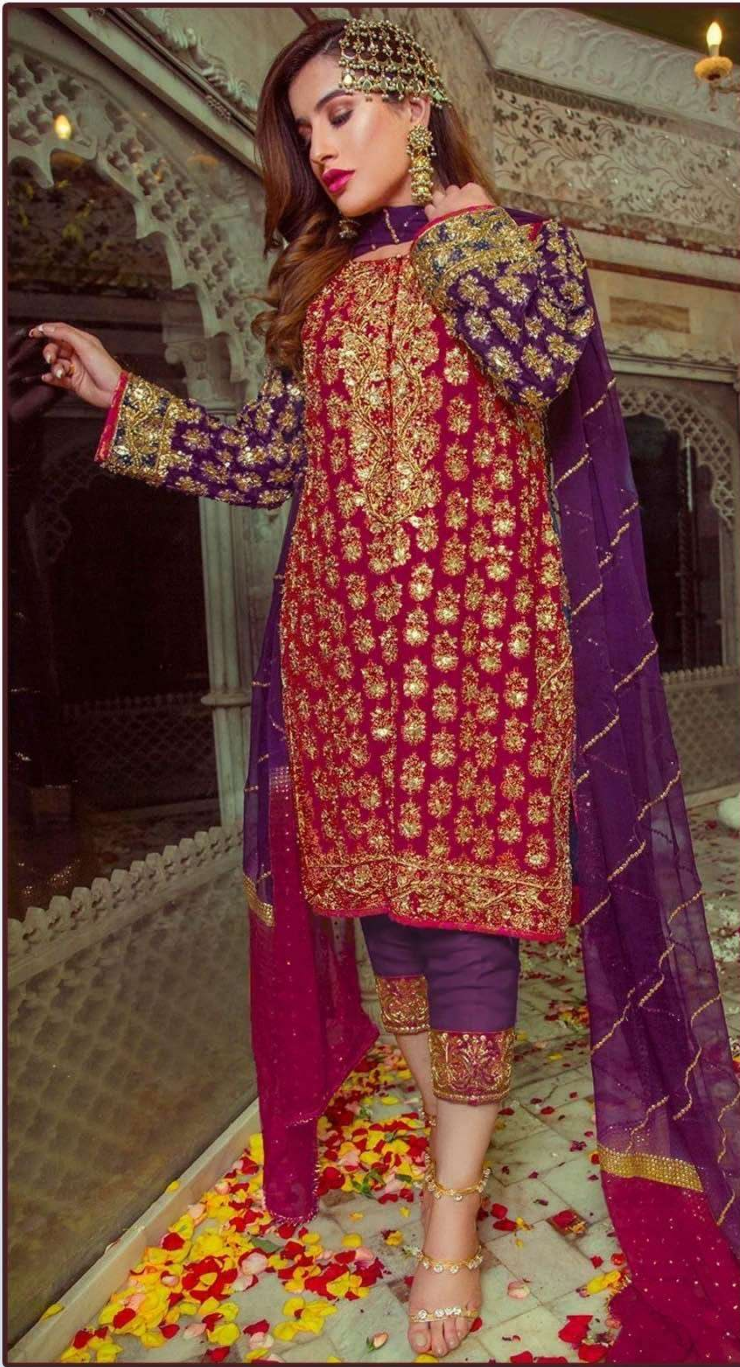

ZARQASH[®]
A BRAND BY KHAJURA

Z-3032-B

-:TOP:-
Faux georgette Embroidered
-:BOTTAM/INNER:-
Santoon
-:DUPATTA:-
Net Embroidered

ZARQASH[®]
A BRAND BY KHAJURA

Z-3032-B

-:TOP:-
Faux georgette Embroidered
-:BOTTAM/INNER:-
Santoon
-:DUPATTA:-
Net Embroidered