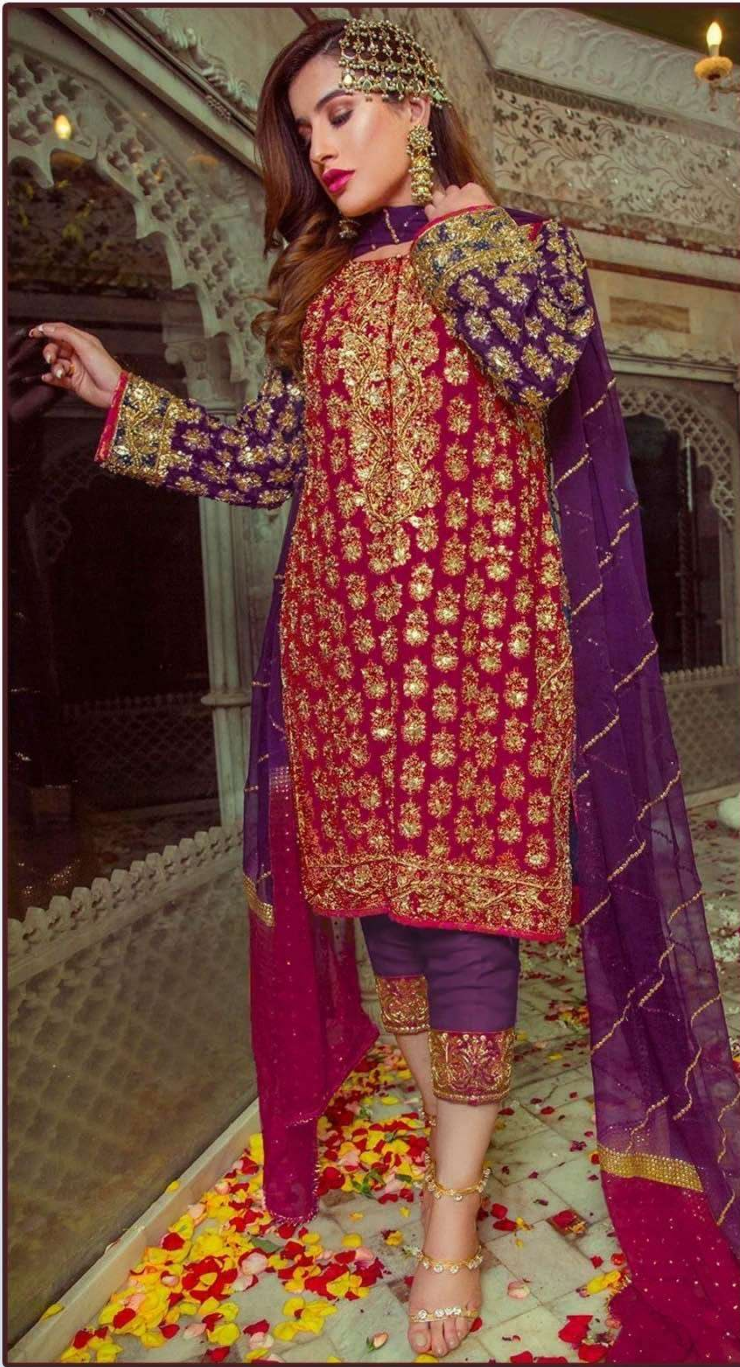

ZARQASH<sup>®</sup>  
A BRAND BY KHAJURA

Z-3032-B

**-:TOP:-**  
Faux georgette Embroidered  
**-:BOTTAM/INNER:-**  
Santoon  
**-:DUPATTA:-**  
Net Embroidered

ZARQASH<sup>®</sup>  
A BRAND BY KHAJURA

Z-3032-B

**-:TOP:-**  
Faux georgette Embroidered  
**-:BOTTAM/INNER:-**  
Santoon  
**-:DUPATTA:-**  
Net Embroidered