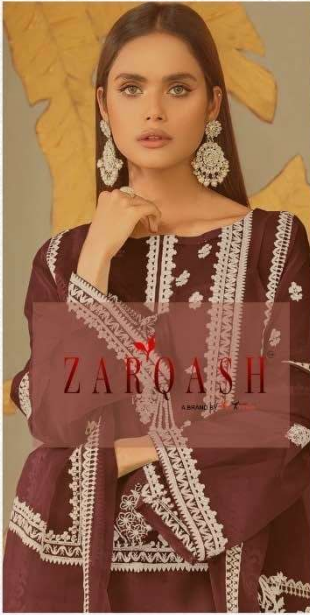

Z-152-C

TOP
HEAVY GEORGETTE
FABRICS

INNER
HEVAY
FABRICS

BOTTOM
VISCOSE SILK
FABRICS

DUPATTA
HEAVY GEORGETTE
DESIGNER DUPATTA

152-C

XL/XXL

ZARQASH
A BRAND BY KHAFFER

**READYMADE
COLLECTION**

TOP
HEAVY GEORGETTE
FABRICS

Z-152-A

INNER
HEVAY
FABRICS

Z-152-B

BOTTOM
VISCOSE SILK
FABRICS

Z-152-C

DUPATTA
HEAVY GEORGETTE
DESIGNER DUPATTA