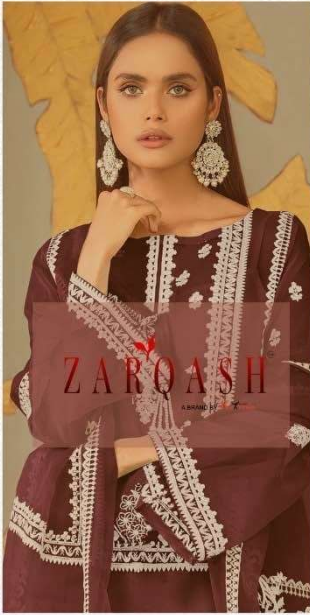

XL/XXL

ZARQASH
A BRAND BY KHAFFER

**READYMADE
COLLECTION**

TOP
HEAVY GEORGETTE
FABRICS