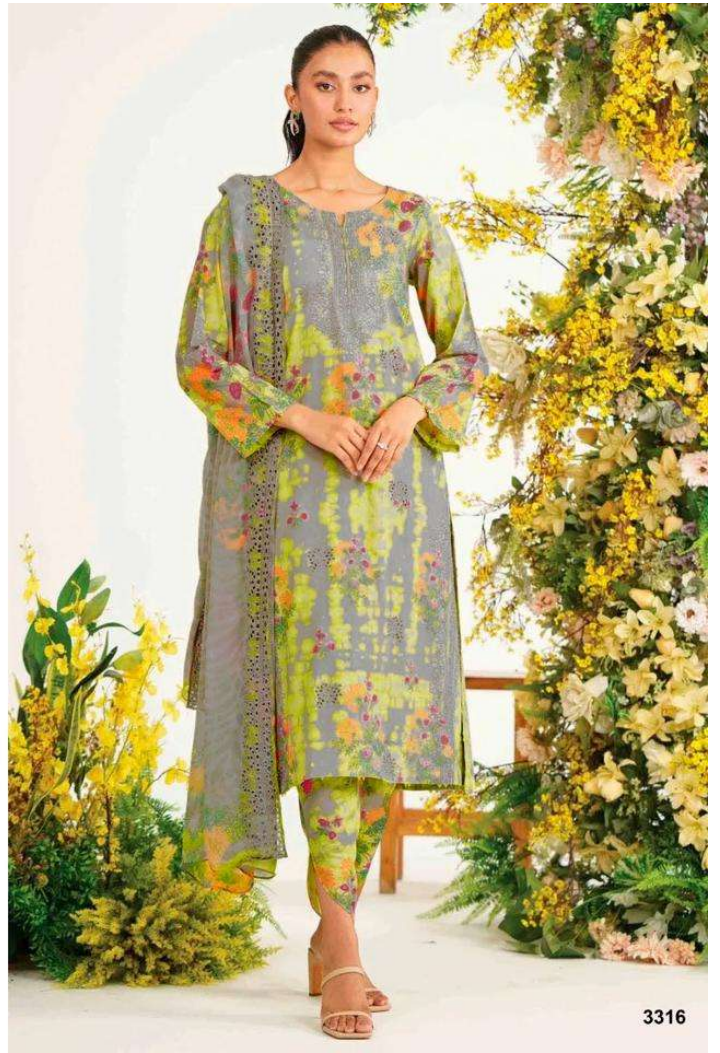

Charizma

range bahar

PUT YOUR IRON HAND IN A GLOVE

3311

A THRONE IS ONLY A BENCH COVERED

3312

3313

LIVE LIKE THE VELVET MOLE

3314

PUT YOUR IRON HAND IN A GLOVE

3315

GO BURROW UNDERGROUND

3318

Charizma

rang e bahar

3311