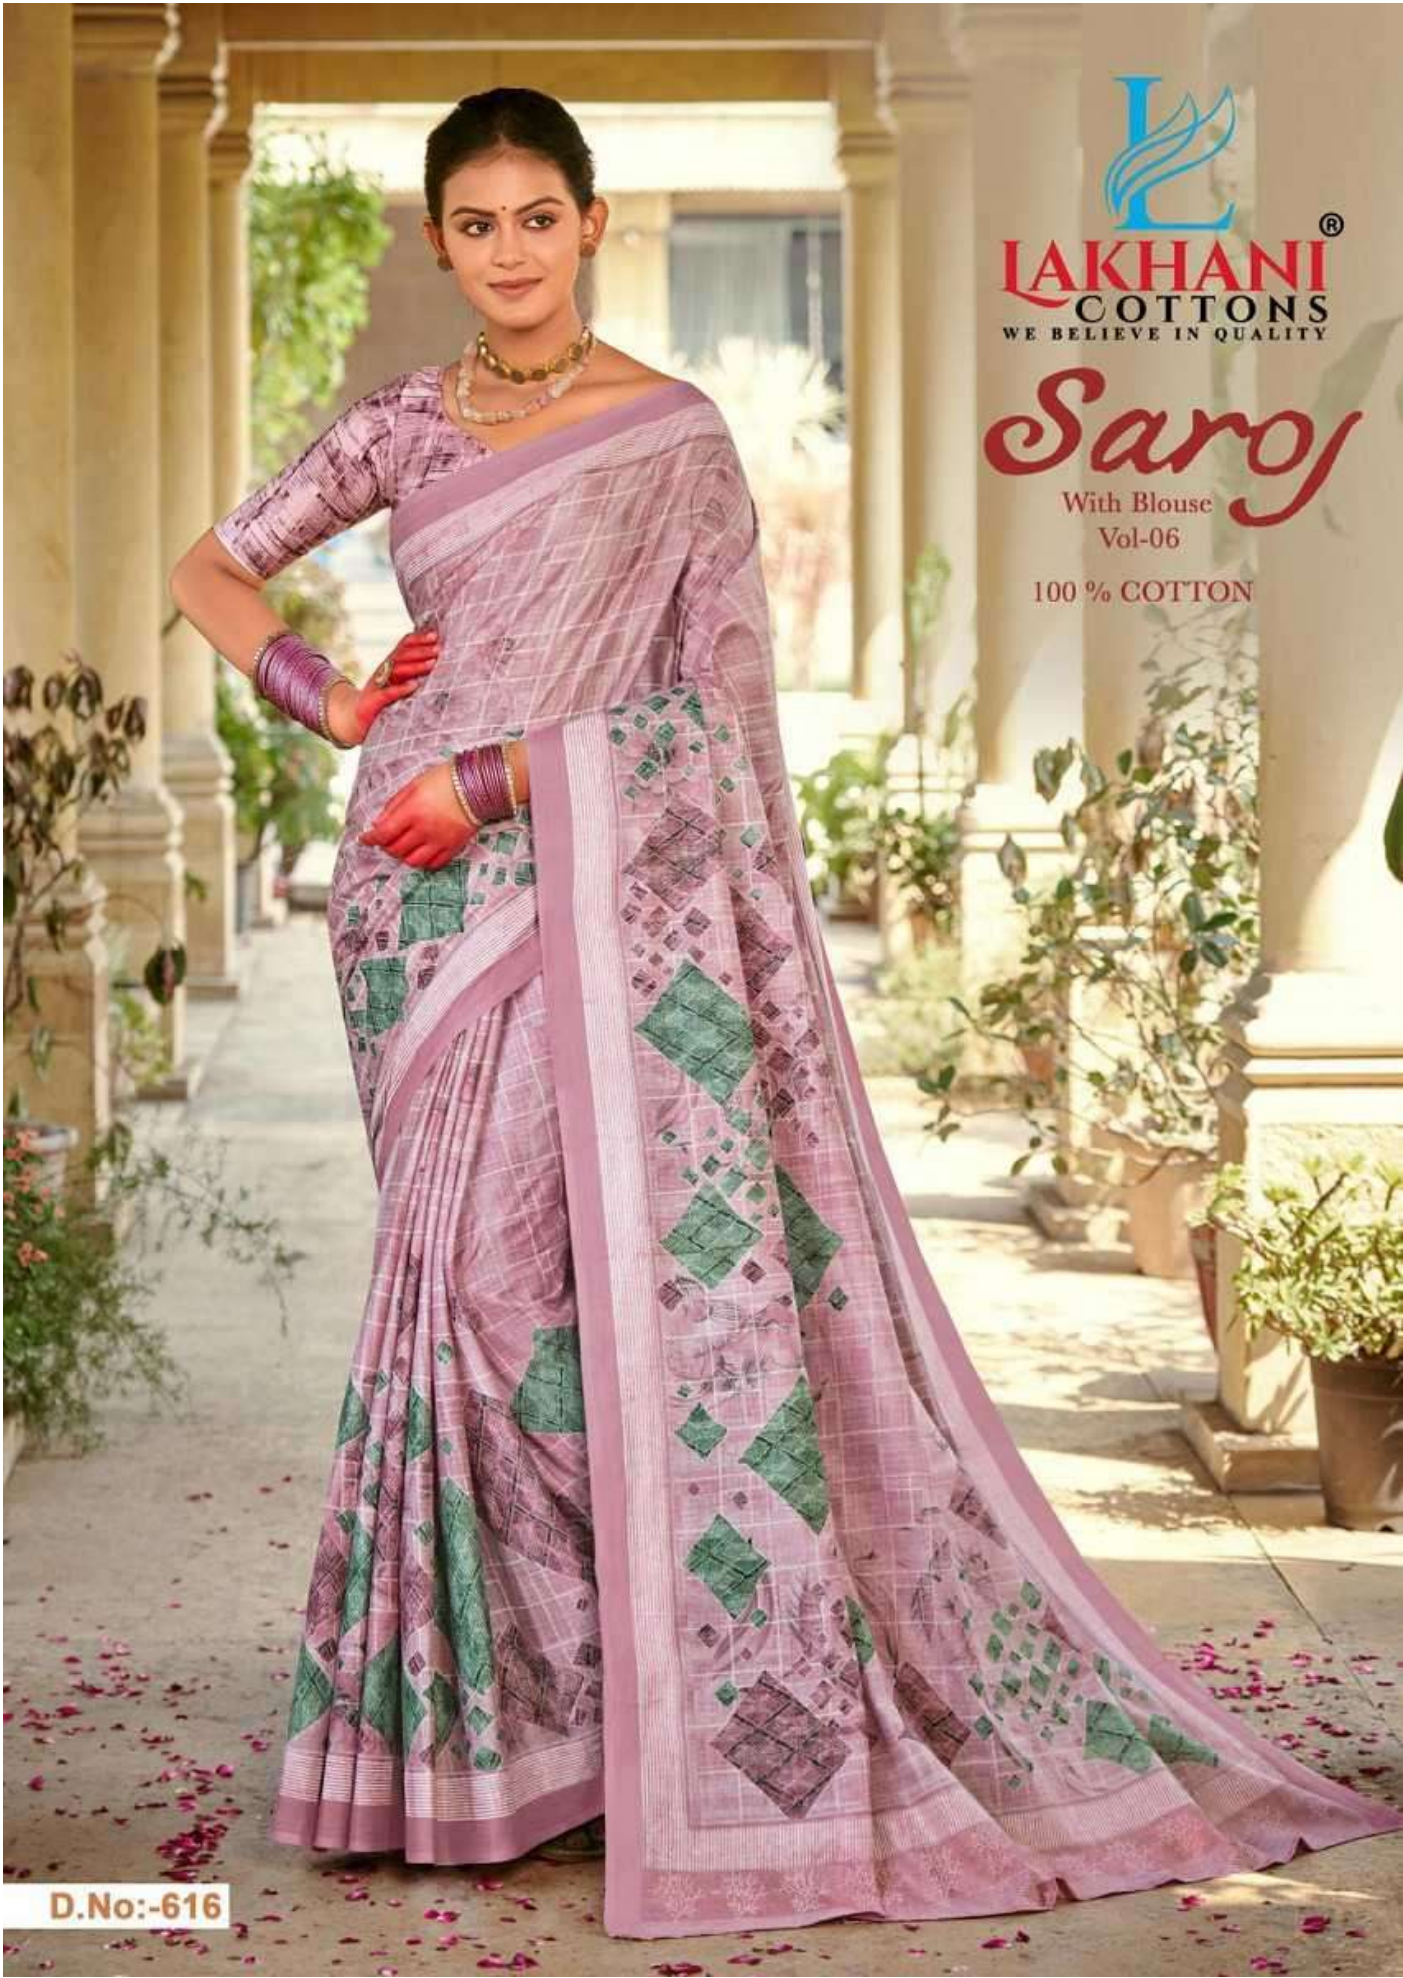

LAKHANI®
COTTONS
WE BELIEVE IN QUALITY

Saroj

With Blouse
Vol-06

100 % COTTON

D.No:-616