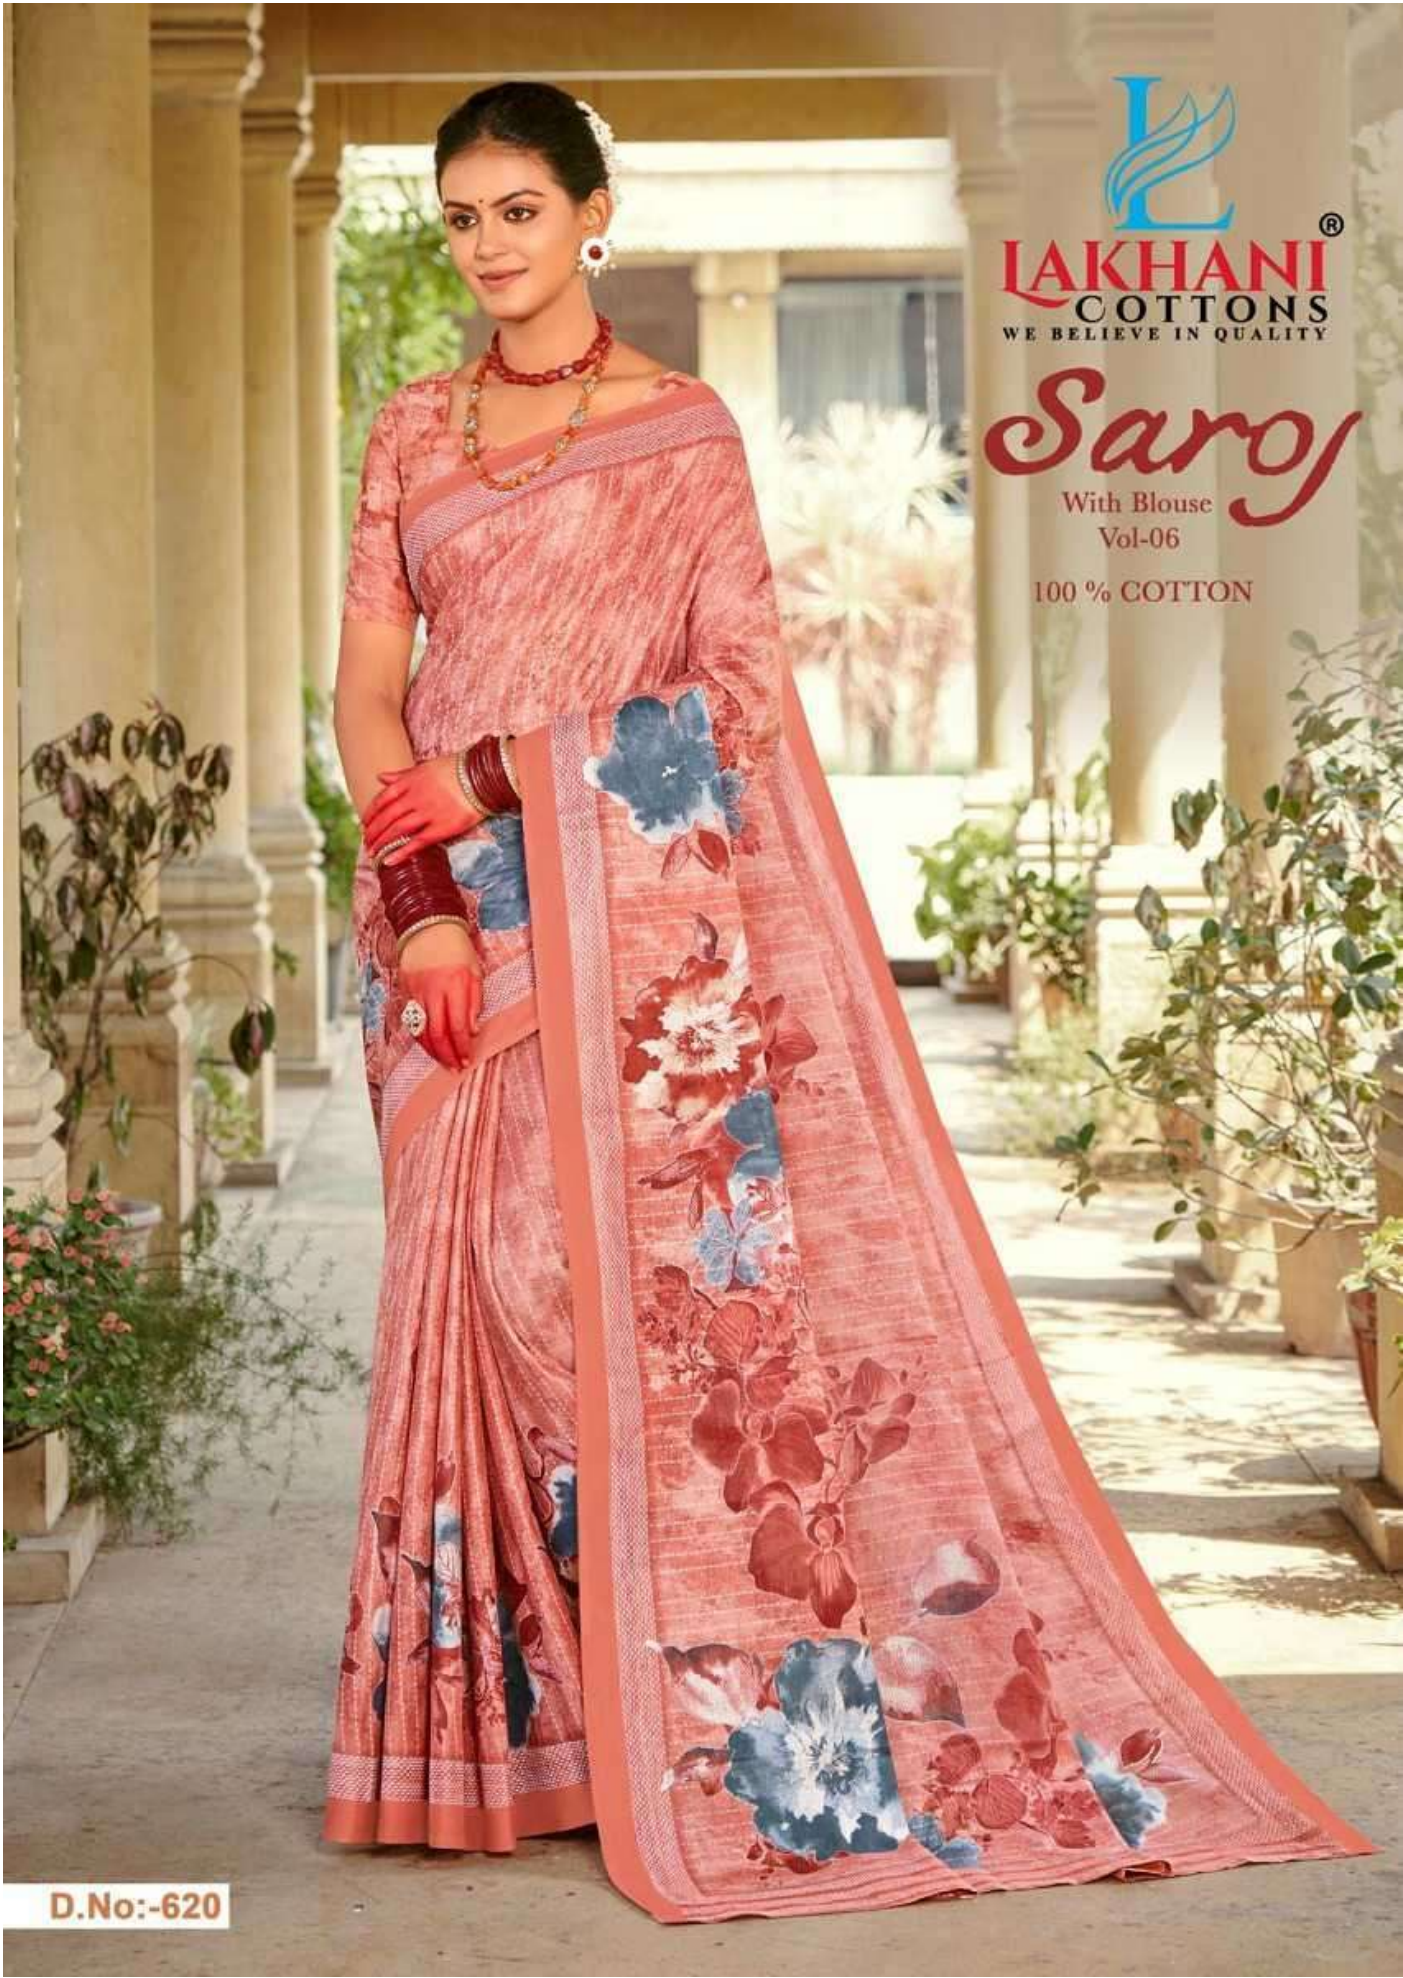

LAKHANI®
COTTONS
WE BELIEVE IN QUALITY

Saroj

With Blouse
Vol-06

100 % COTTON

D.No:-620