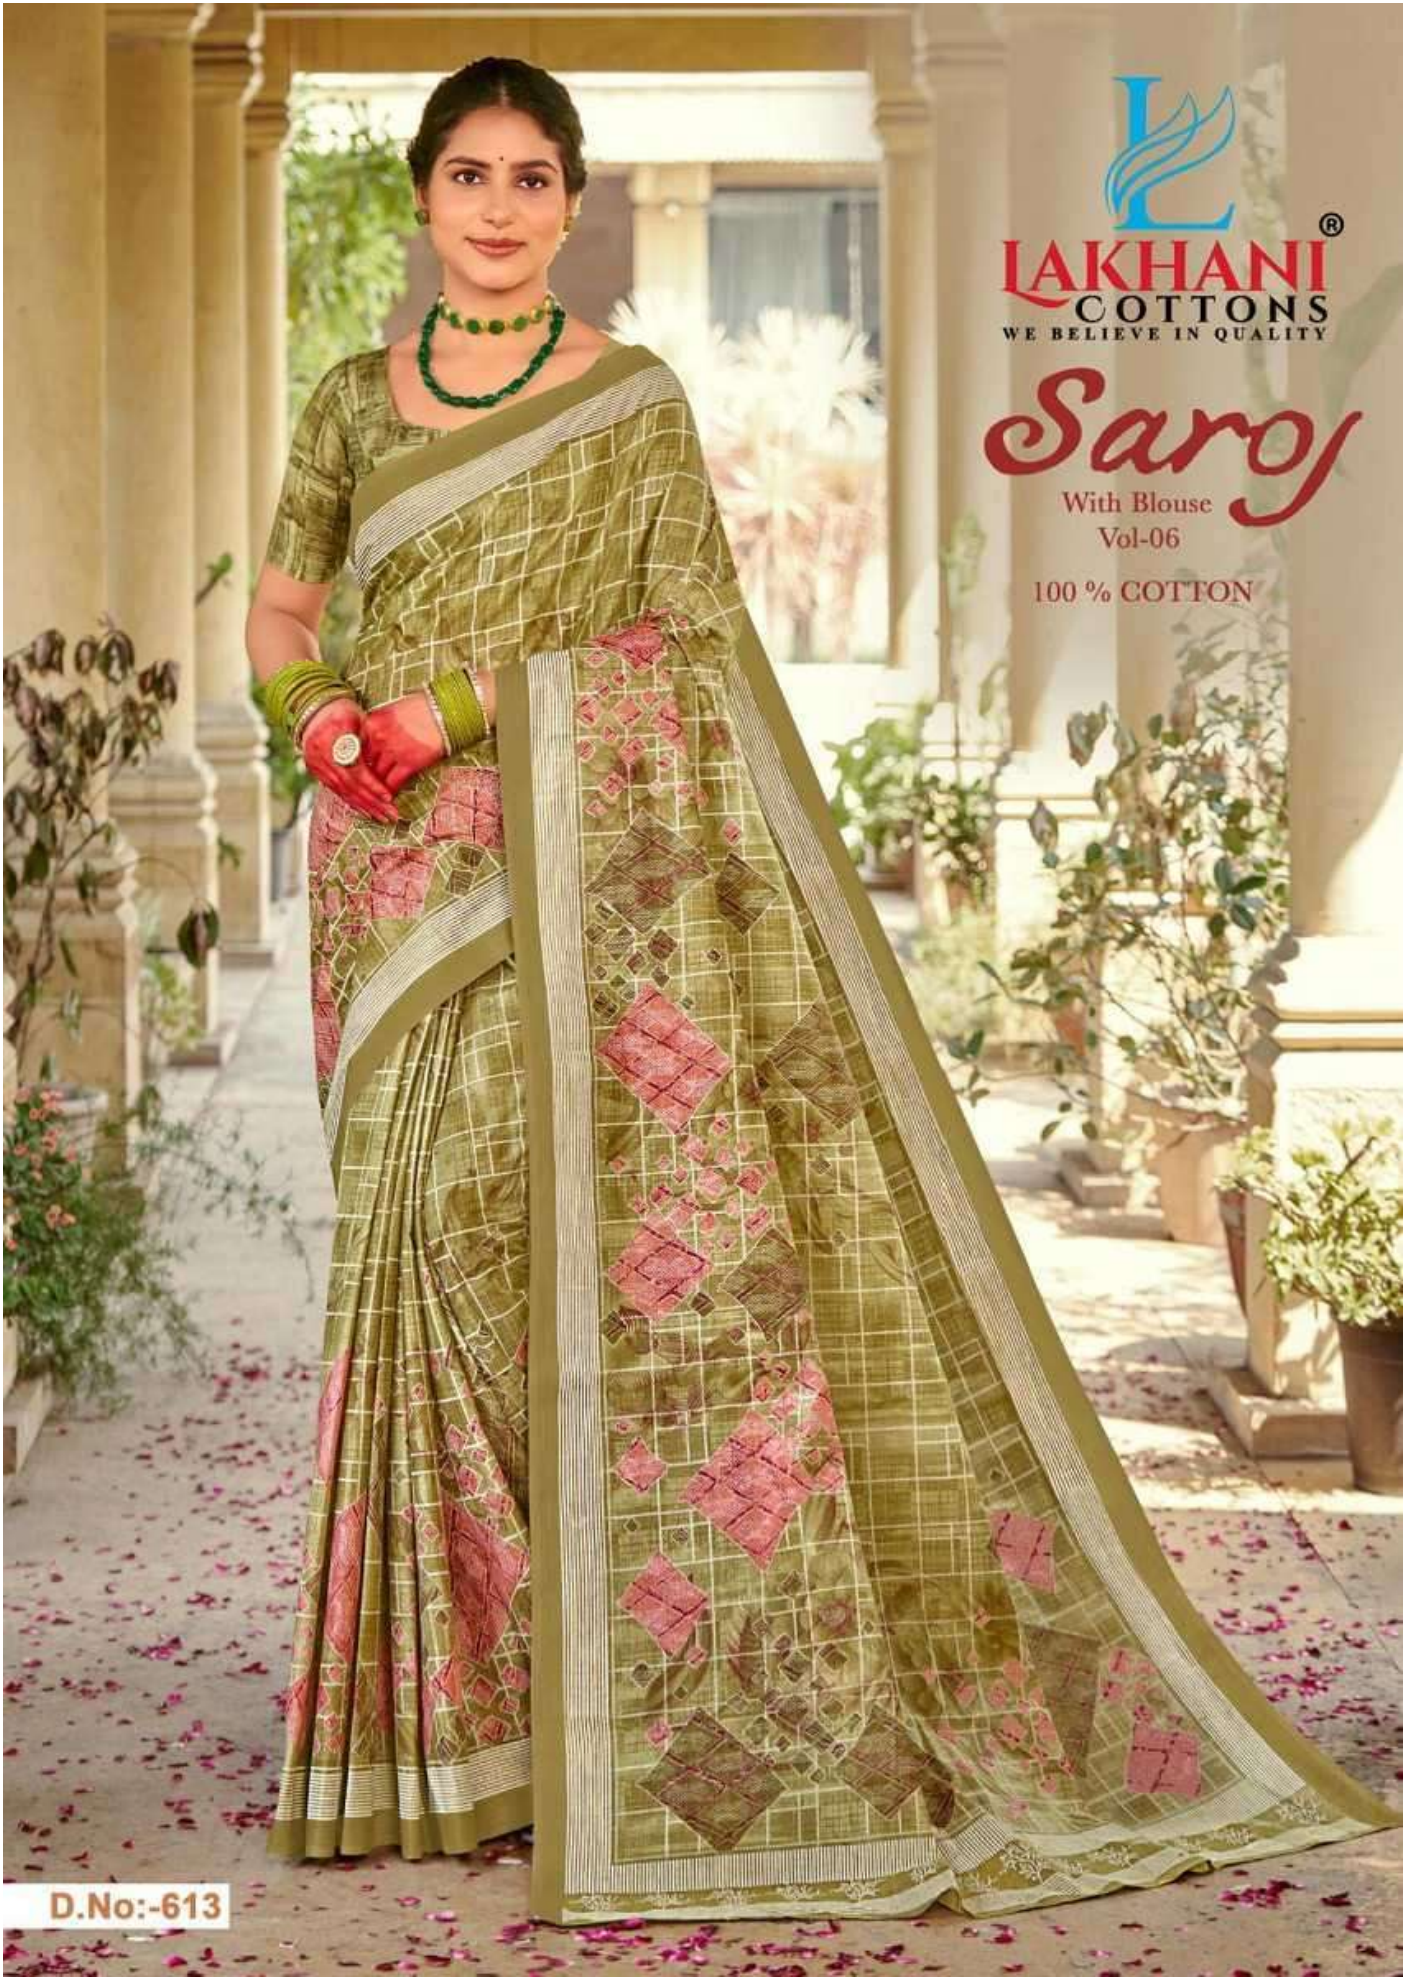

LAKHANI®
COTTONS
WE BELIEVE IN QUALITY

Saroj

With Blouse
Vol-06

100 % COTTON

D.No:-613