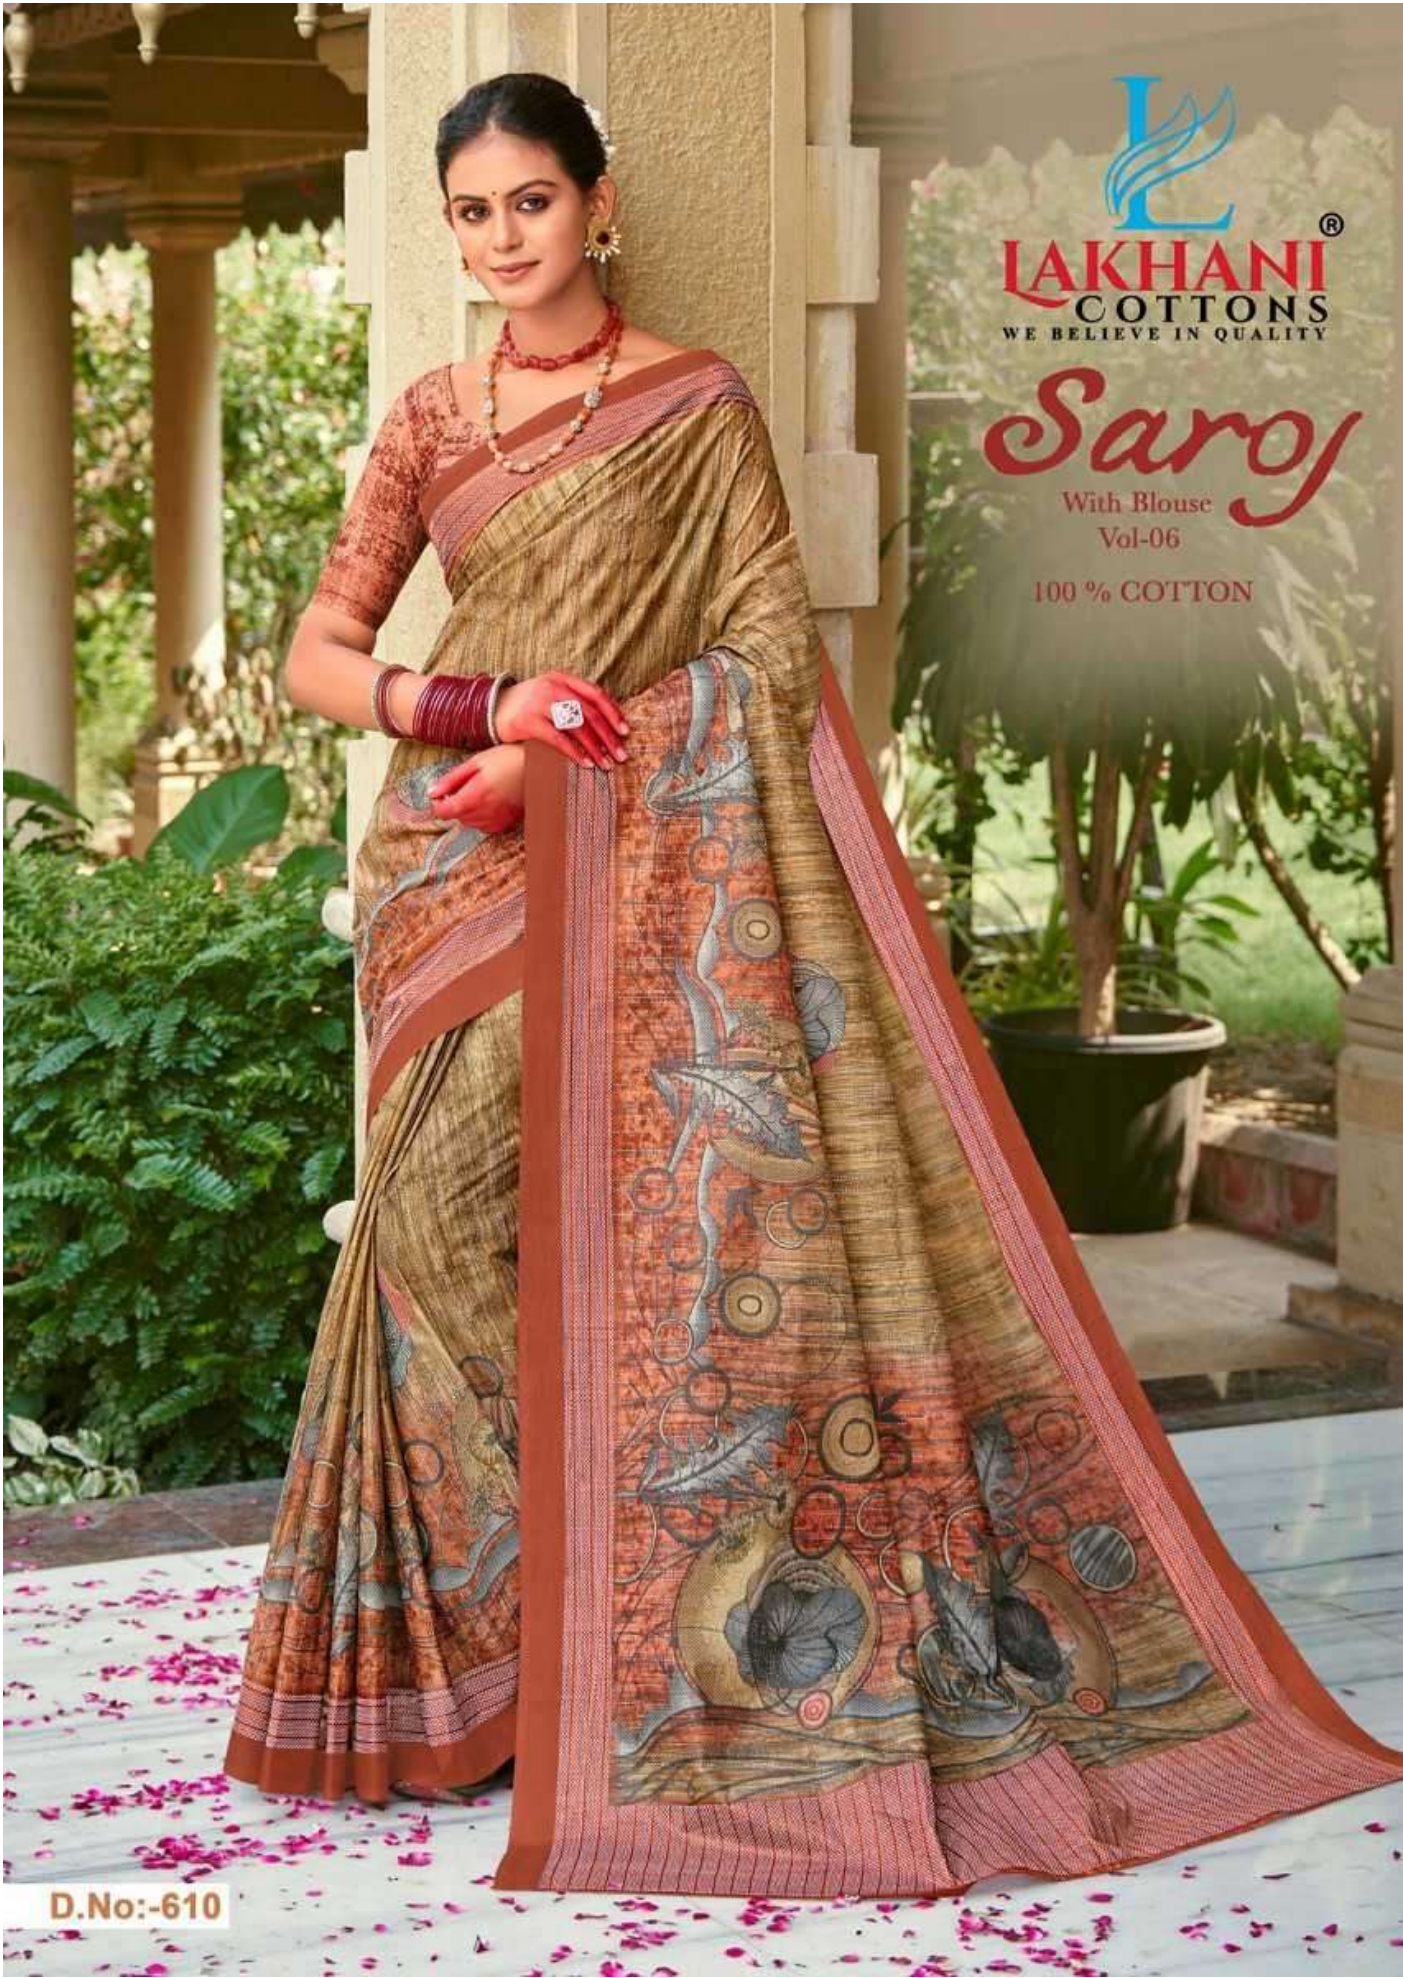

LAKHANI®
COTTONS
WE BELIEVE IN QUALITY

Saroj

With Blouse
Vol-06

100 % COTTON

D.No:-610