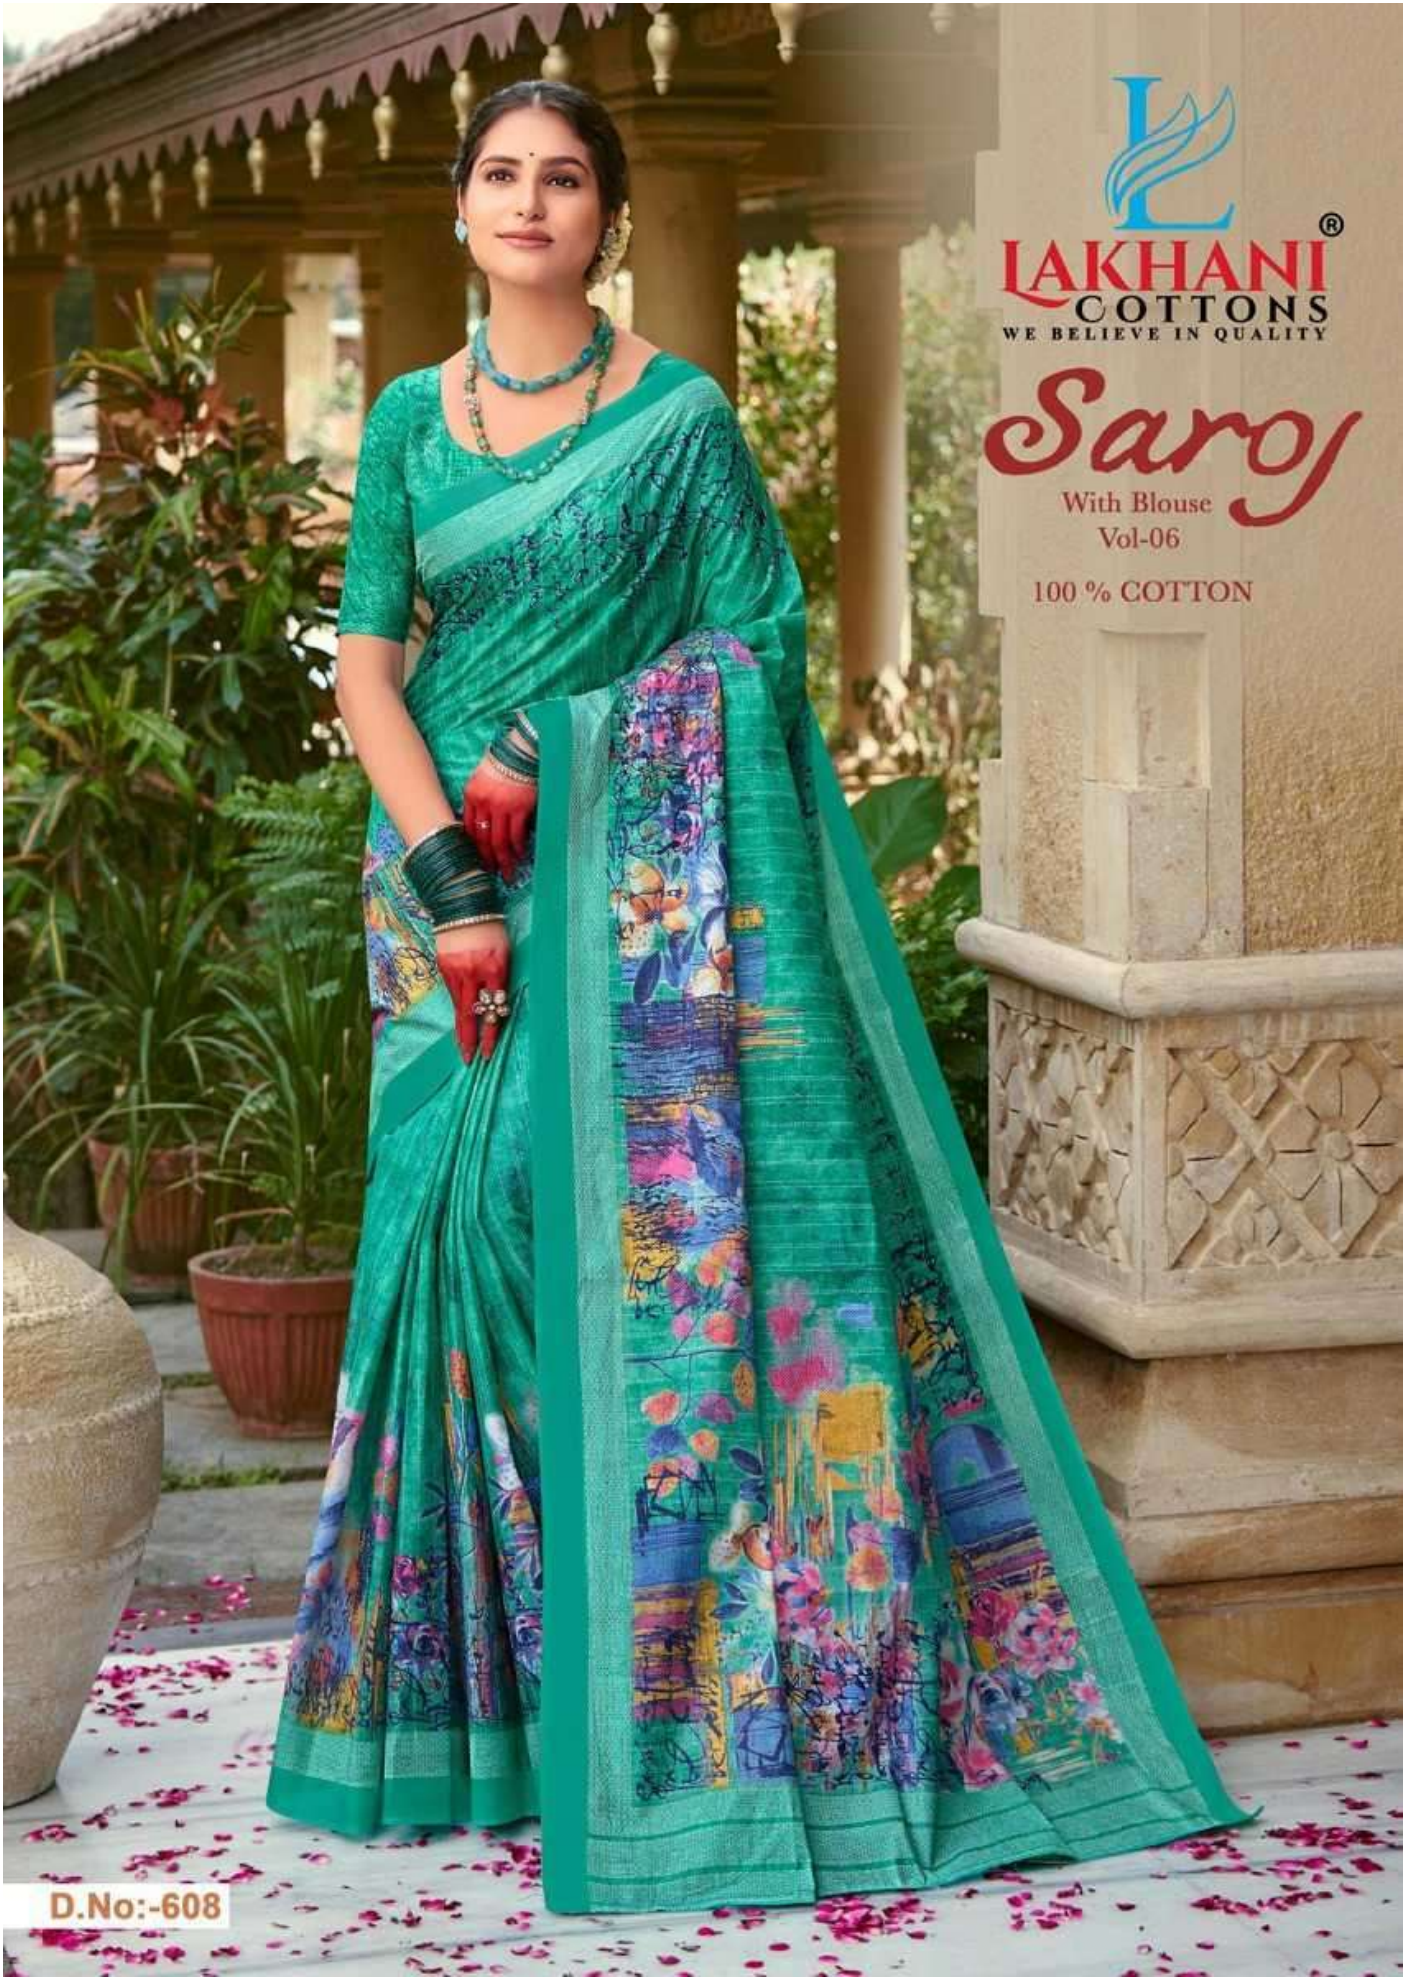

LAKHANI®
COTTONS
WE BELIEVE IN QUALITY

Saroj

With Blouse
Vol-06

100 % COTTON

D.No:-608