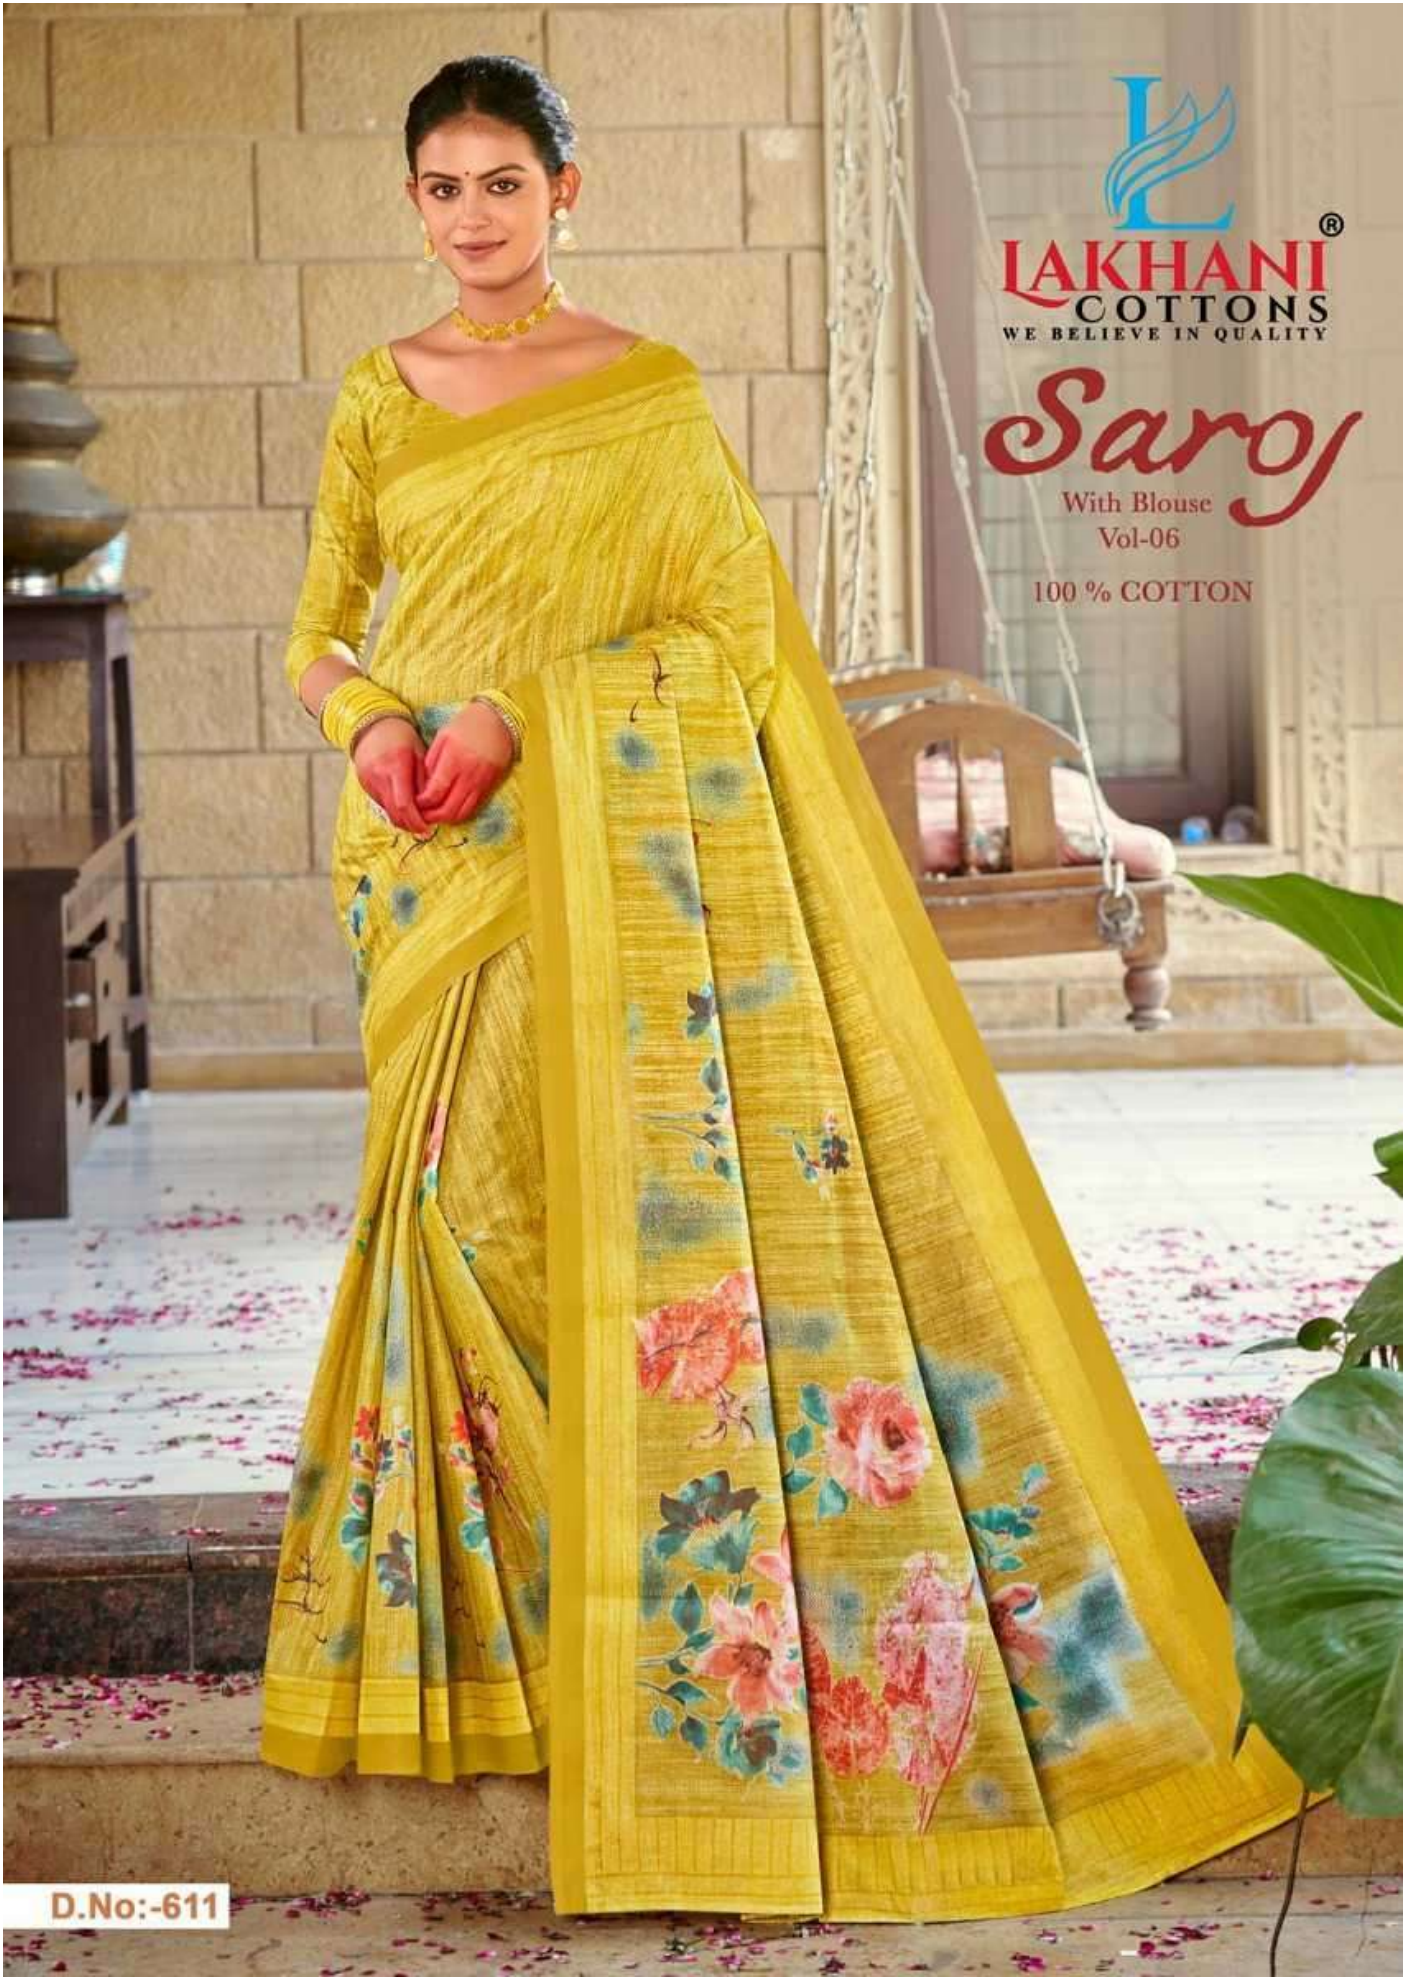

LAKHANI®
COTTONS
WE BELIEVE IN QUALITY

Saroj

With Blouse
Vol-06

100 % COTTON

D.No:-611