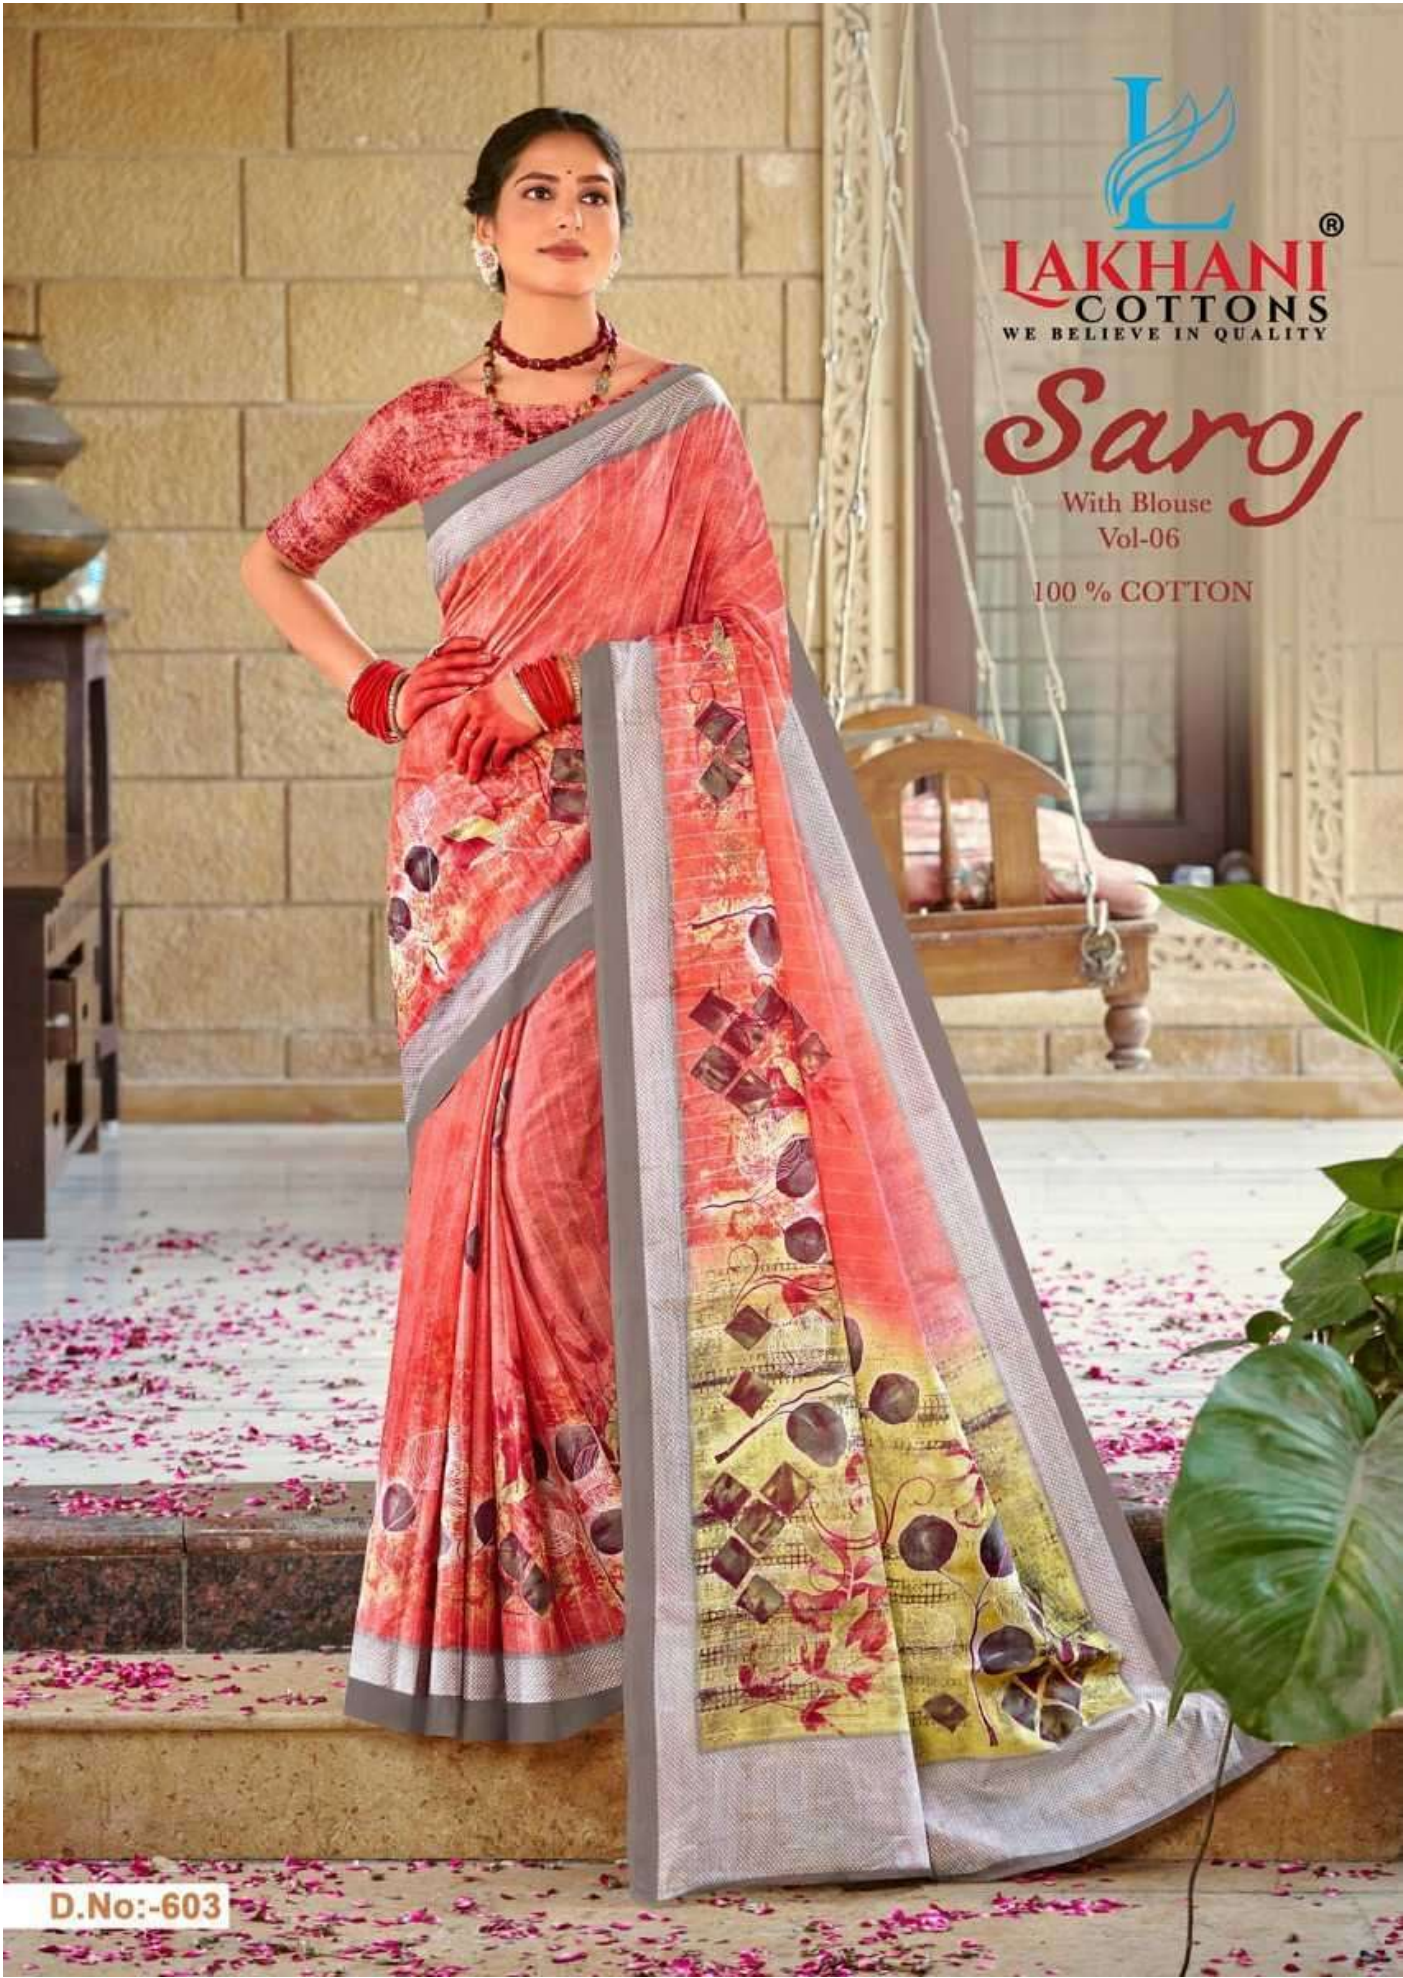

LAKHANI®
COTTONS
WE BELIEVE IN QUALITY

Saroj

With Blouse
Vol-06

100 % COTTON

D.No:-603