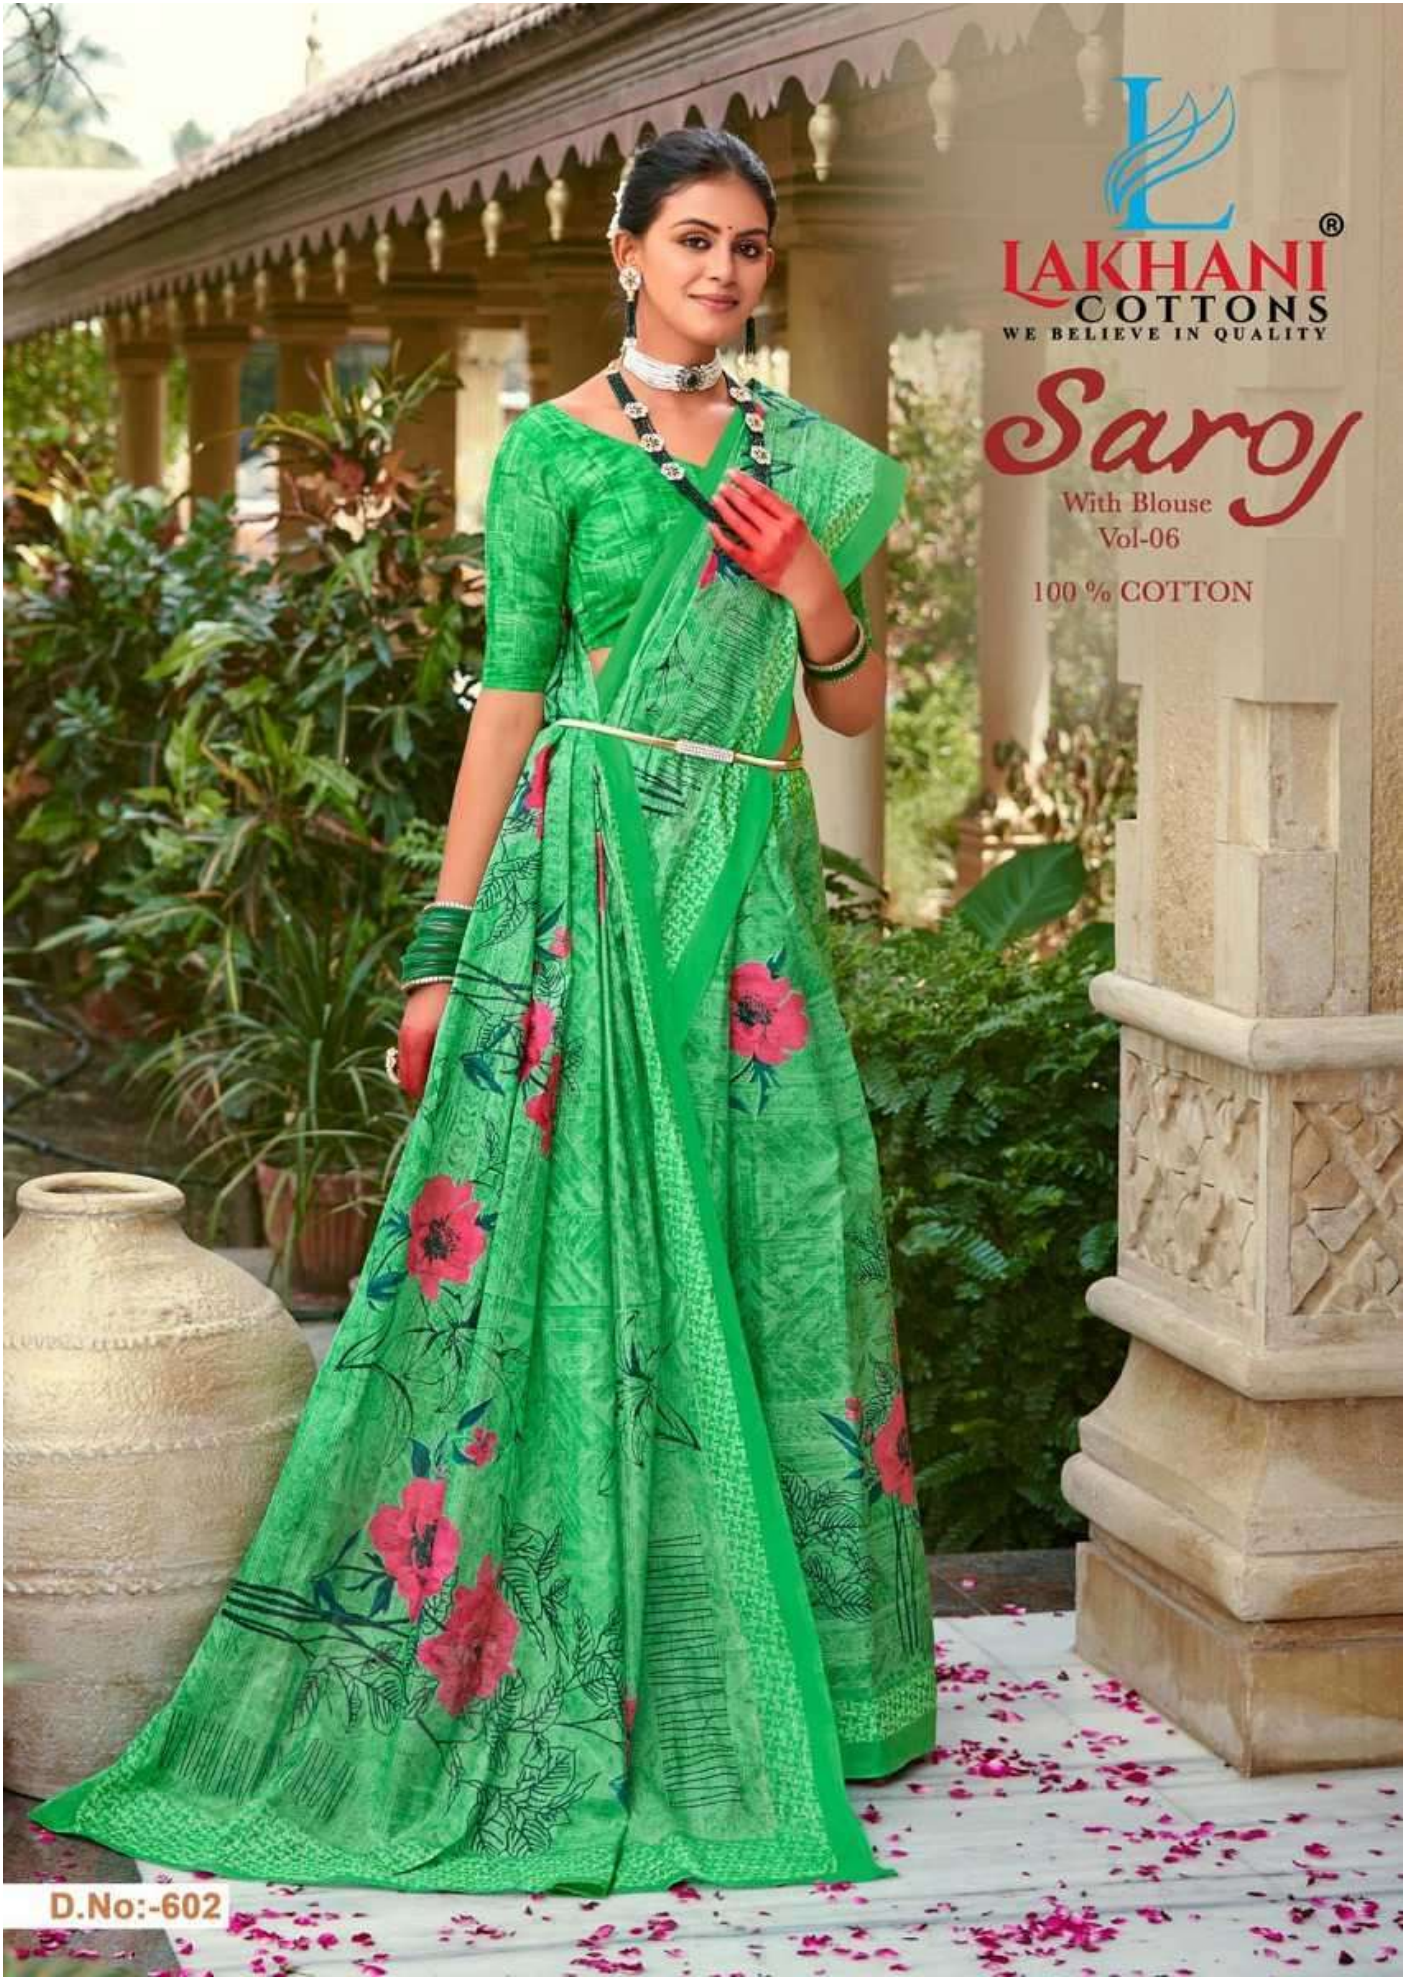

LAKHANI®
COTTONS
WE BELIEVE IN QUALITY

Saroj

With Blouse
Vol-06

100 % COTTON

D.No:-602