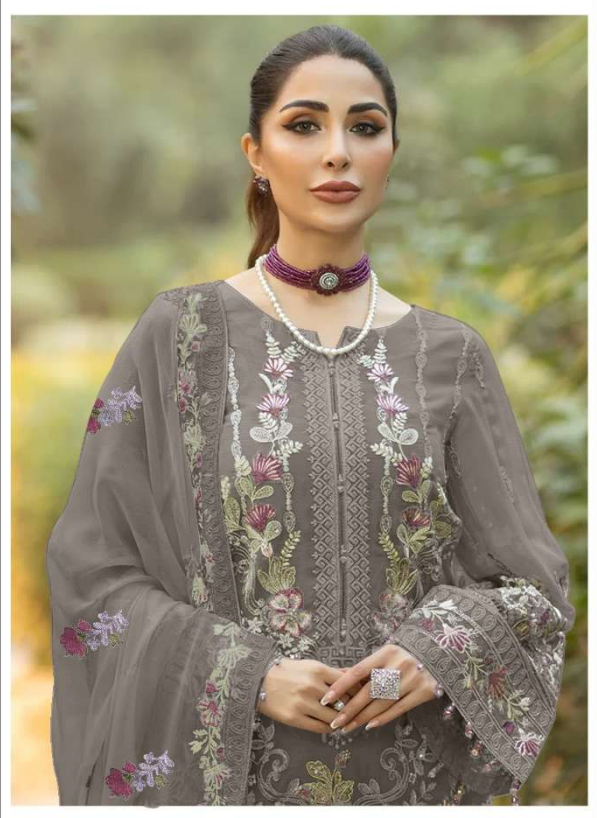

Motifz
FASHION FORWARD

D.no-471-C

TOP- FOX JORJET WITH EMBROIDERY
BOTTOM- DULL SANTOON
DUPATTA- JORJET WITH EMBROIDERY

Motifz
FASHION FORWARD

D.no-471-C

TOP- FOX JORJET WITH EMBROIDERY
BOTTOM- DULL SANTOON
DUPATTA- JORJET WITH EMBROIDERY

Motifz
FASHION FORWARD

D.no-471-A

TOP- FOX JORJET WITH EMBROIDERY
BOTTOM- DULL SANTOON
DUPATTA- JORJET WITH EMBROIDERY

Motifz
FASHION FORWARD

D.no-471-B

TOP- FOX JORJET WITH EMBROIDERY
BOTTOM- DULL SANTOON
DUPATTA- JORJET WITH EMBROIDERY

Motifz
FASHION FORWARD

D.no-471-D

TOP- FOX JORJET WITH EMBROIDERY
BOTTOM- DULL SANTOON
DUPATTA- JORJET WITH EMBROIDERY

D.no-471 A

D.no-471 B

D.no-471 C

D.no-471 D