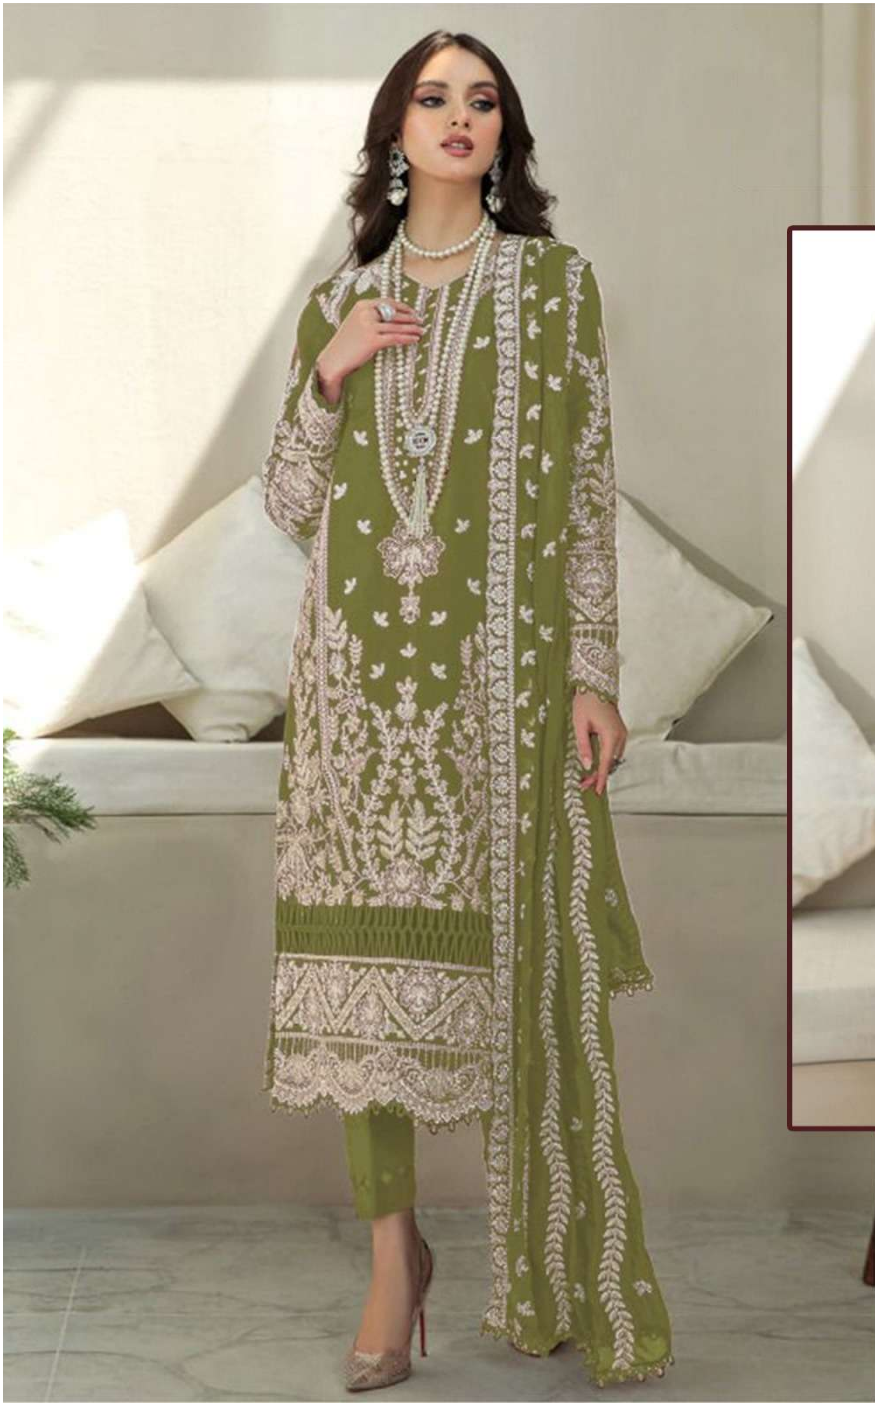

ZARQASH^{TM}
A BRAND BY KUTAYERA

Z-3033-B

-:TOP:-

**Organza Embroidered Moti Work
Unstitched Kameez**

-:BOTTAM/INNER:-

Santoon

-:DUPATTA:-

Organza Heavy Work Embroidered