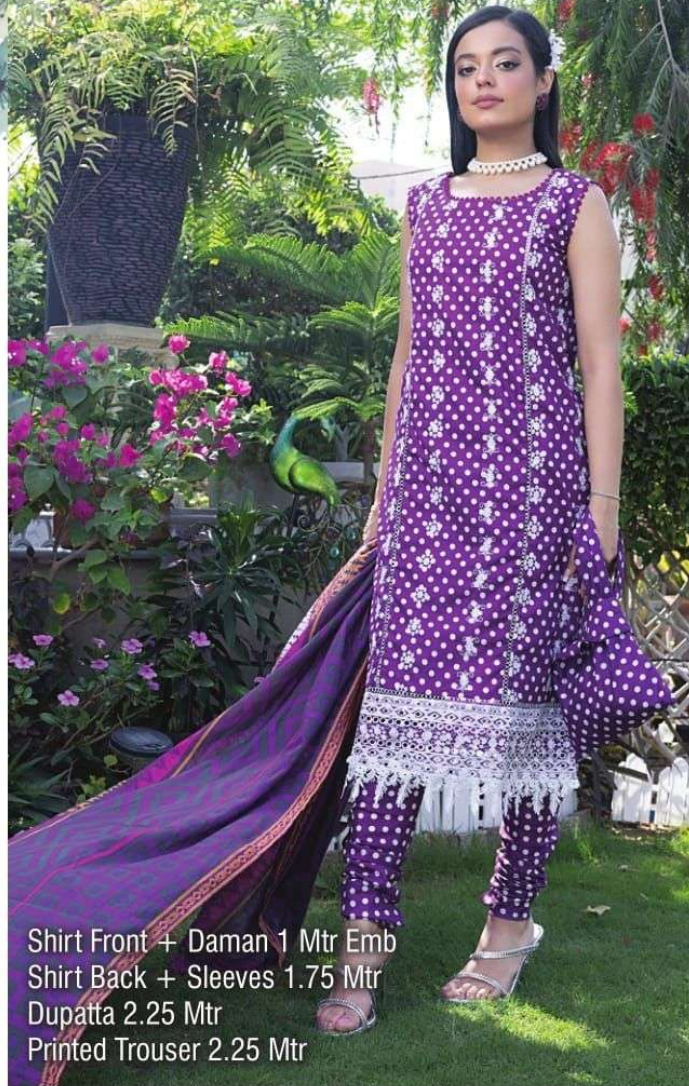

SALINA

Embroidered CHIKAN KARI

VOLUME 02