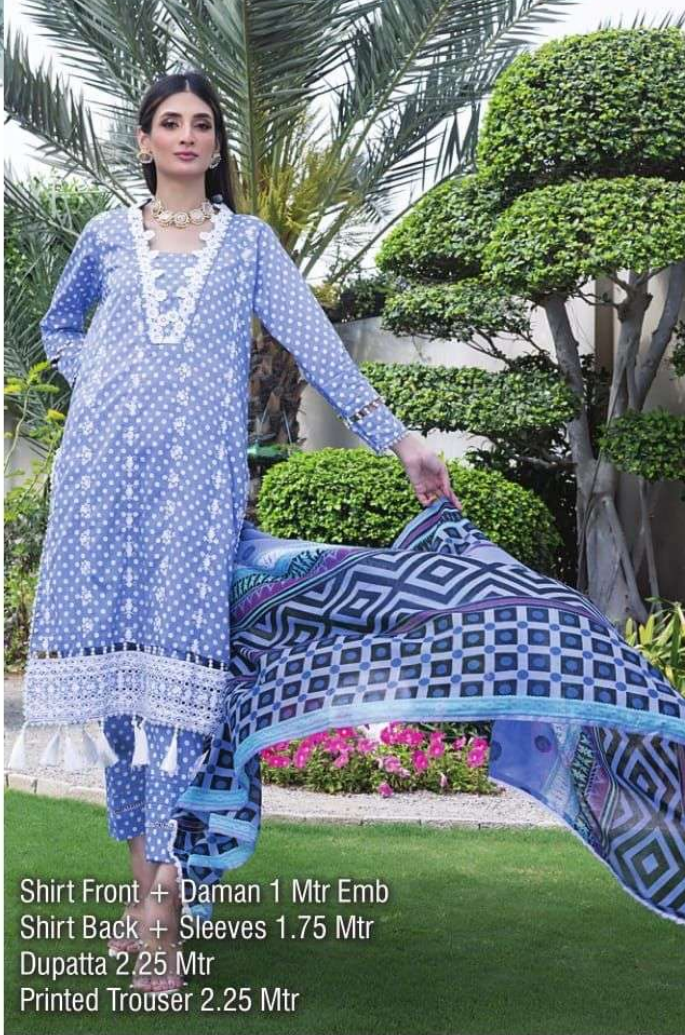

SALINA

Embroidered CHIKAN KARI

VOLUME 02